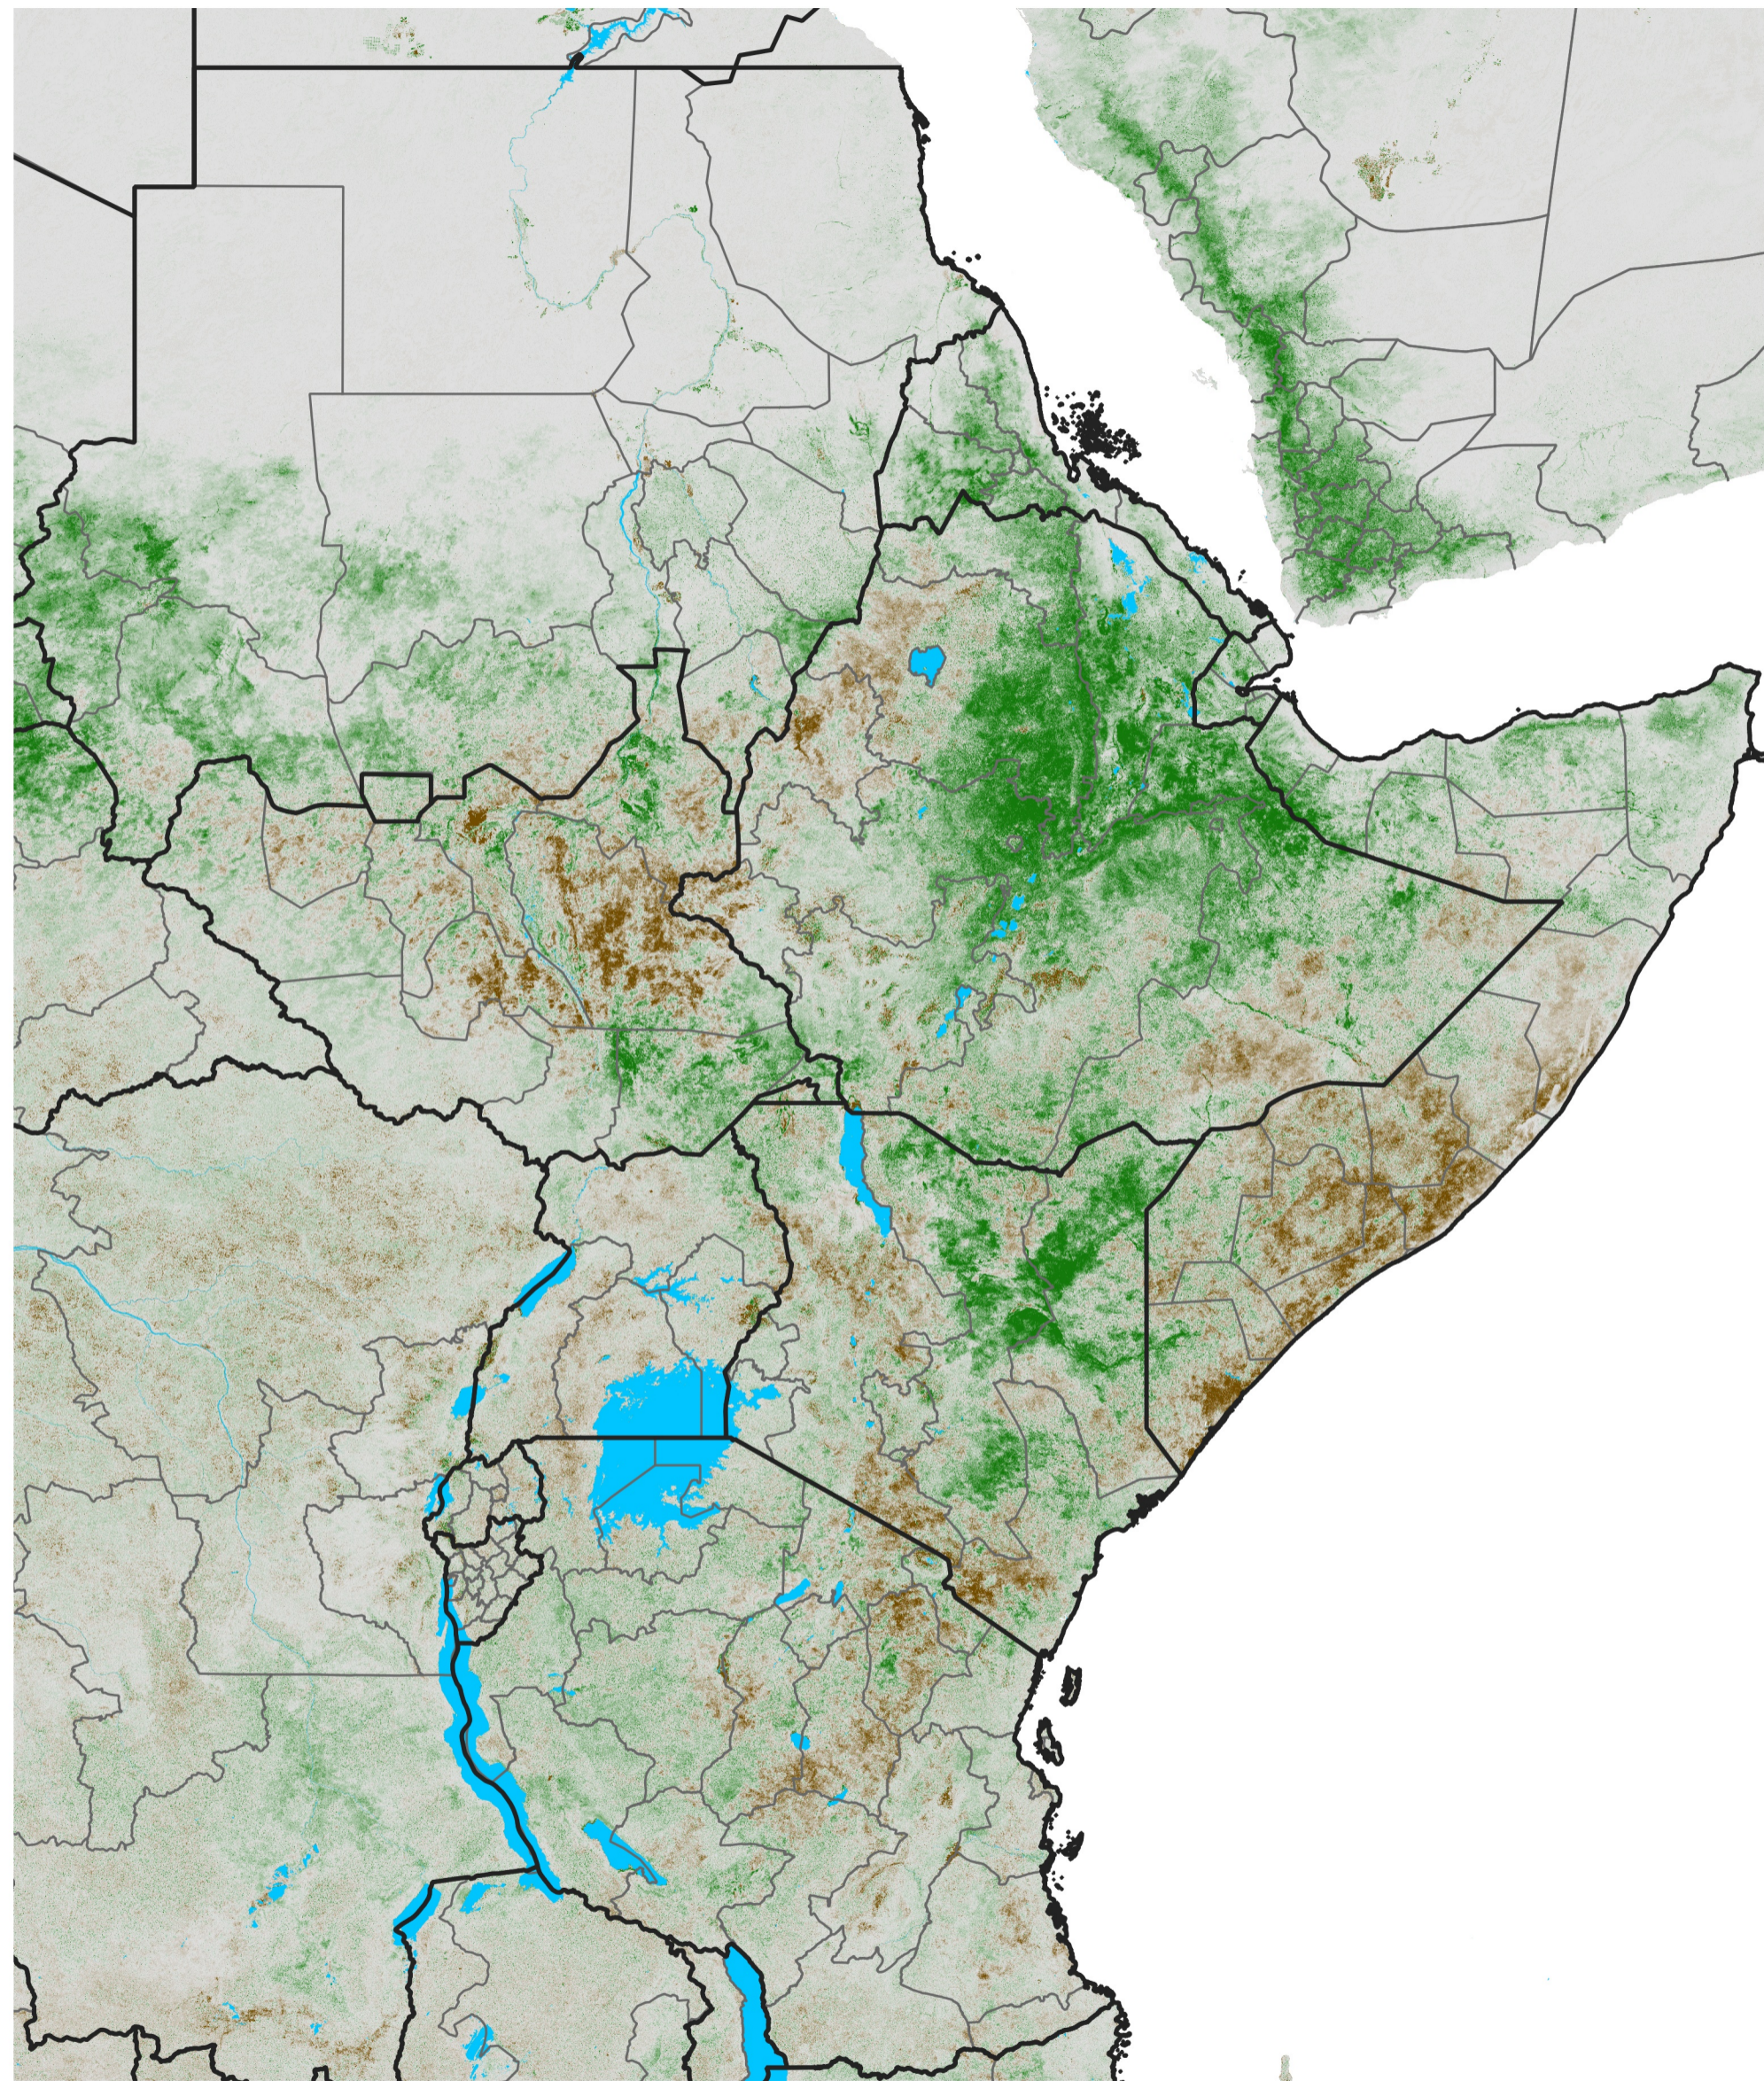

East Africa NDVI Anomaly

2023 minus Mean (2012 - 2021)

Period 32 / Jun 01 - 10, 2023

NDVI Anomaly

< -0.3 -0.2 -0.1 -0.05 0.05 0.1 0.2 >0.3

Negative

No Difference

Positive