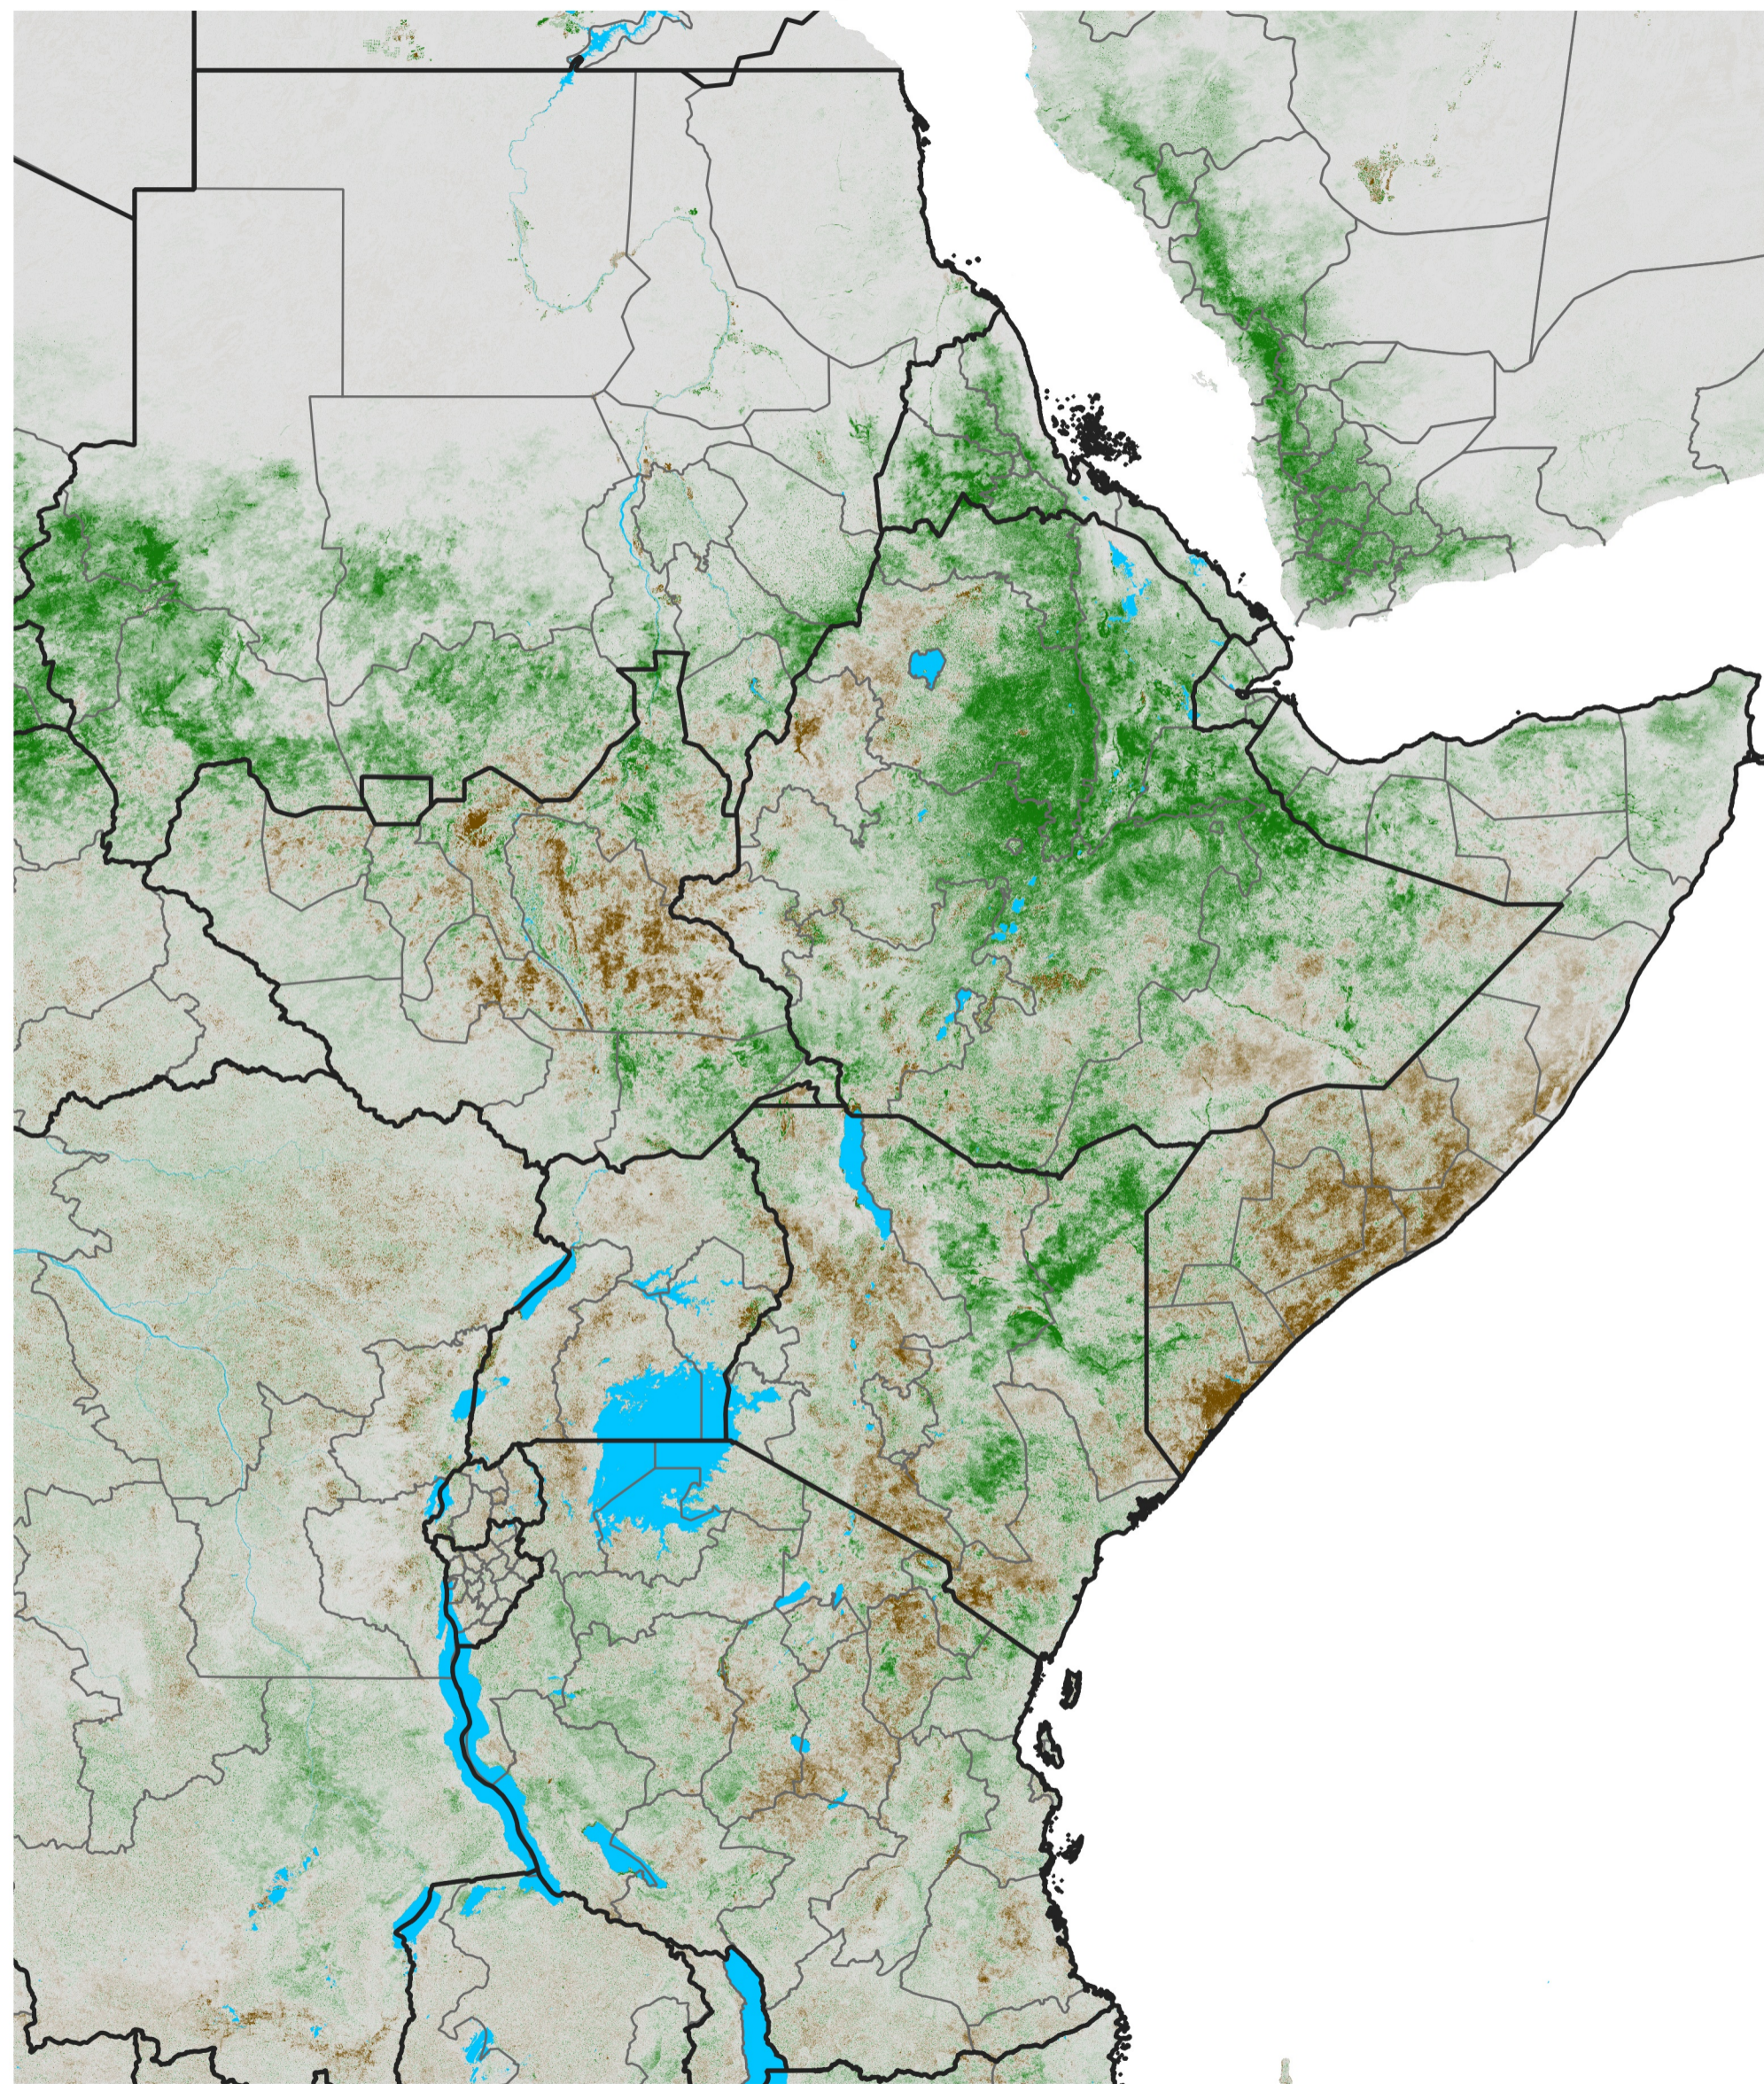

East Africa NDVI Anomaly

2023 minus Mean (2012 - 2021)

Period 34 / Jun 11 - 20, 2023

NDVI Anomaly

< -0.3 -0.2 -0.1 -0.05 0.05 0.1 0.2 >0.3

Negative

No Difference

Positive