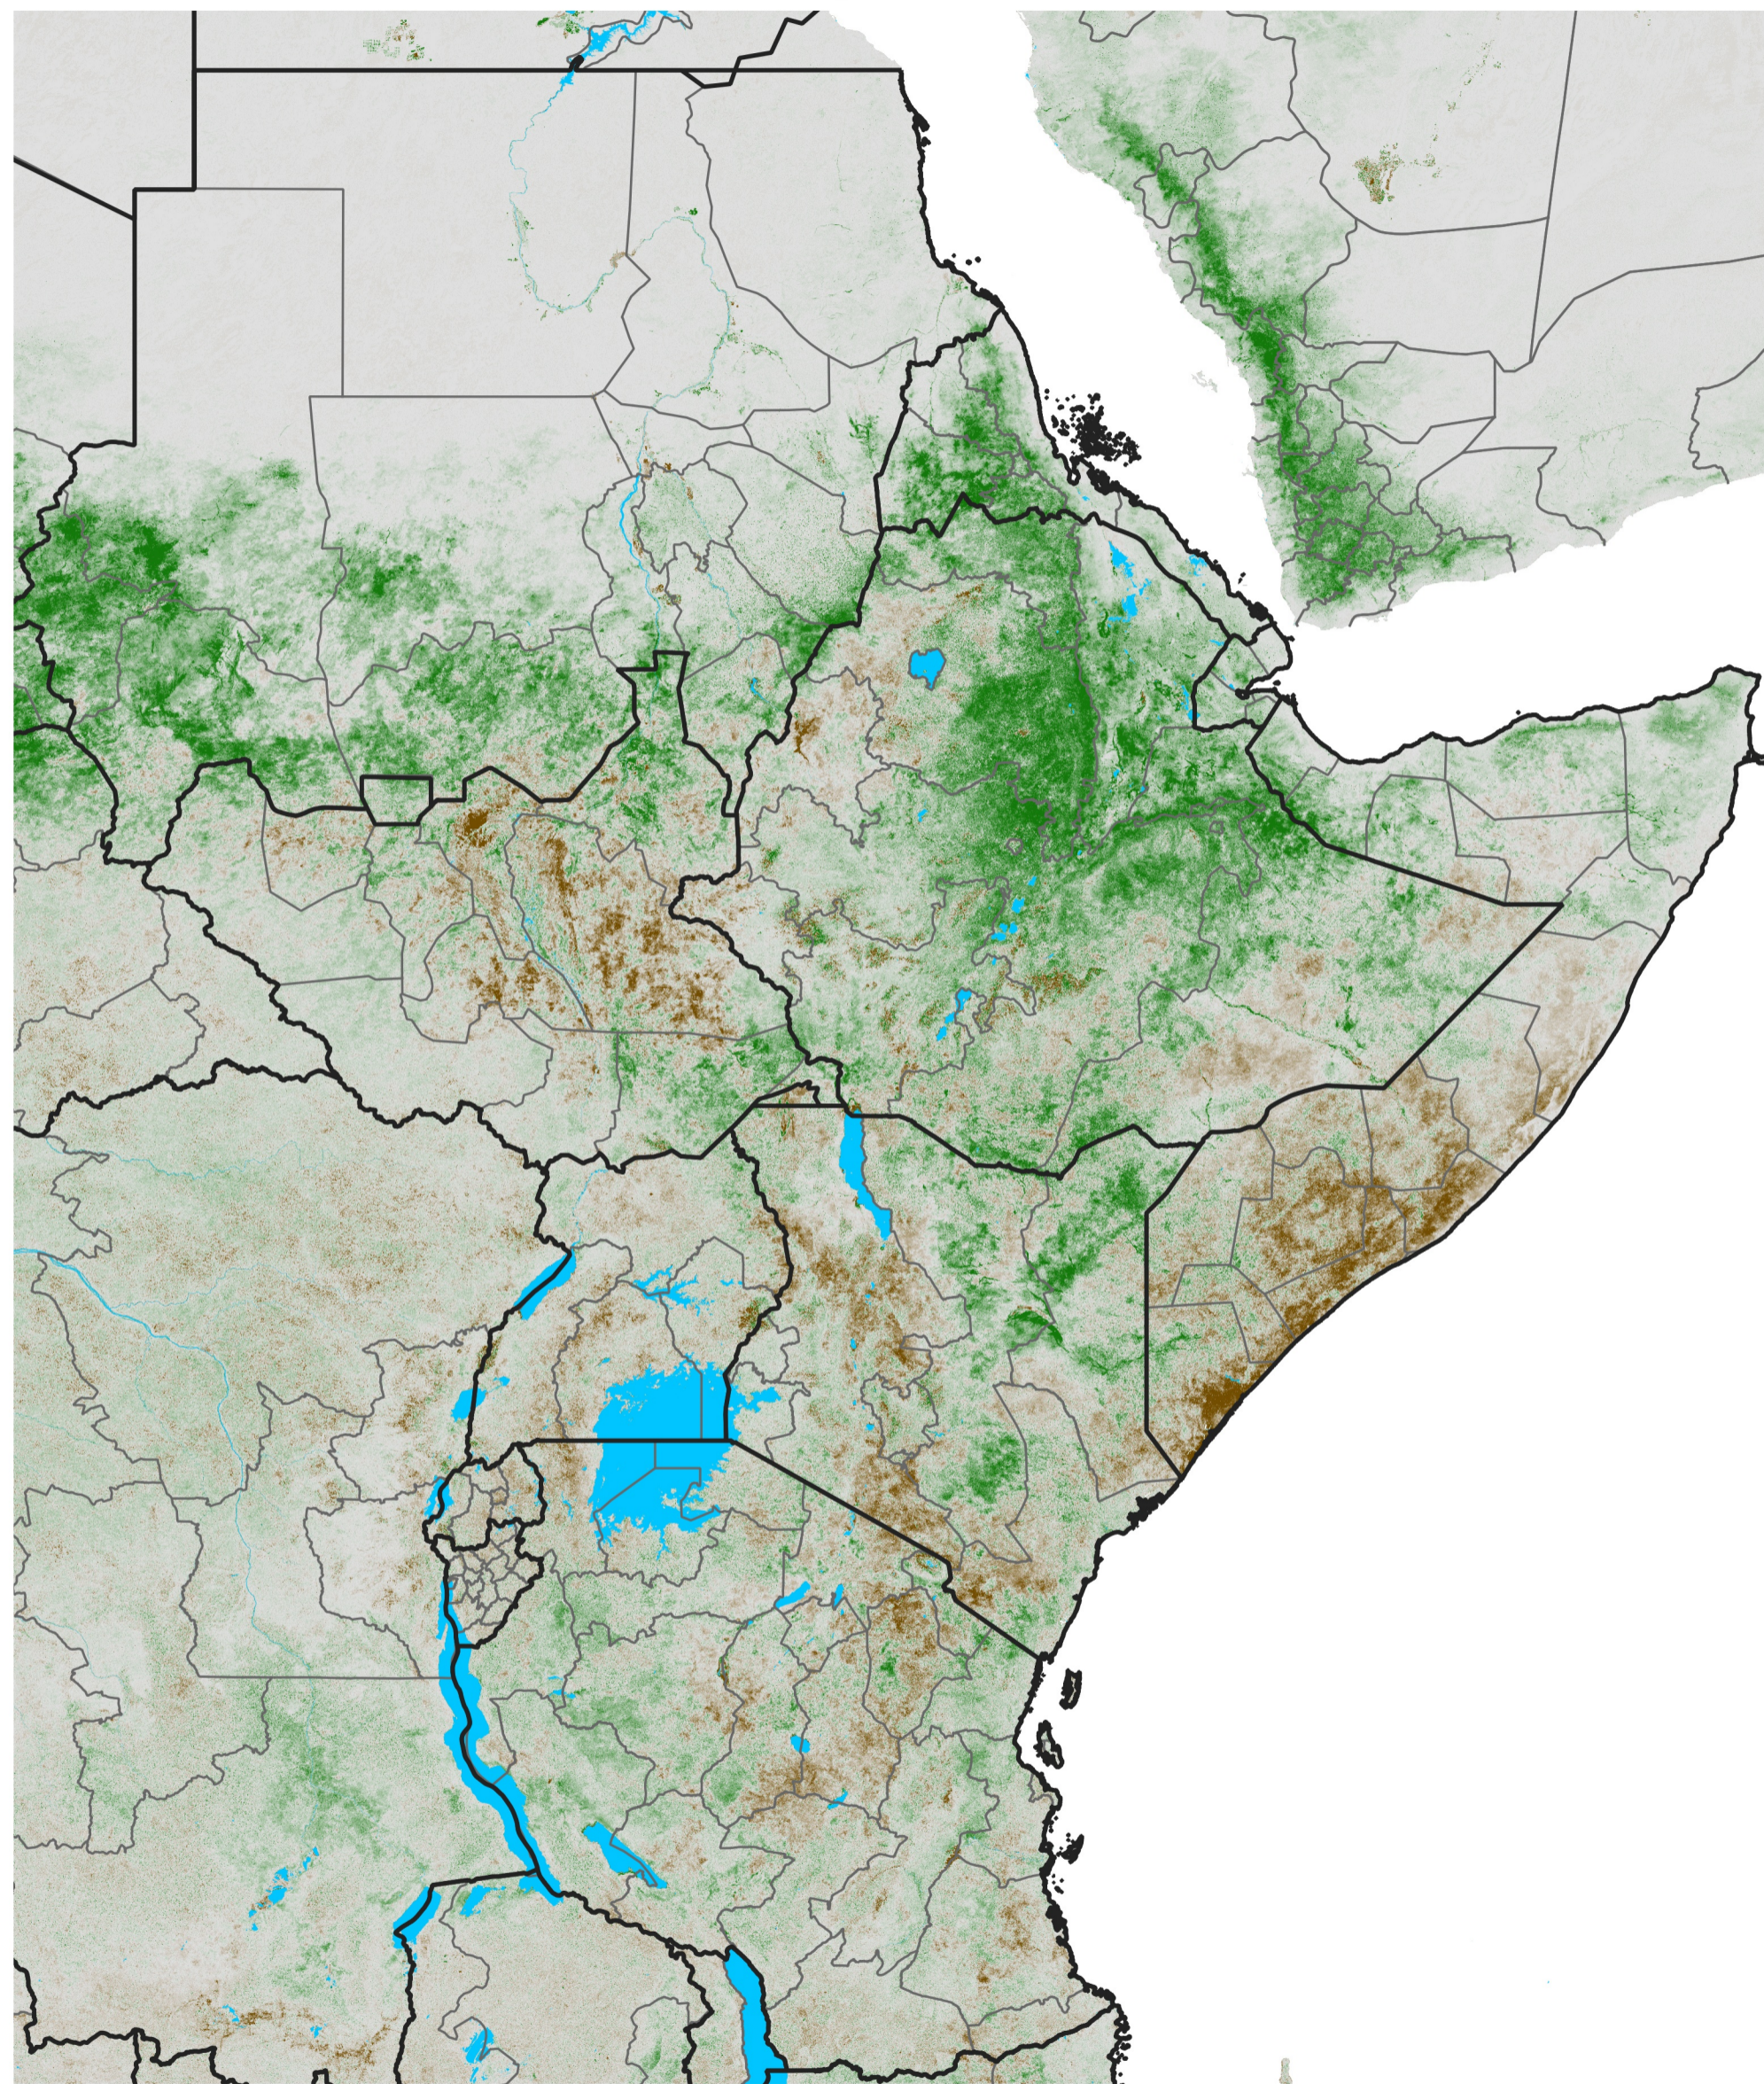

East Africa NDVI Anomaly

2023 minus Mean (2012 - 2021)

Period 35 / Jun 16 - 25, 2023

NDVI Anomaly

<math>< -0.3</math> -0.2 -0.1 -0.05 0.05 0.1 0.2 >0.3

Negative

No Difference

Positive