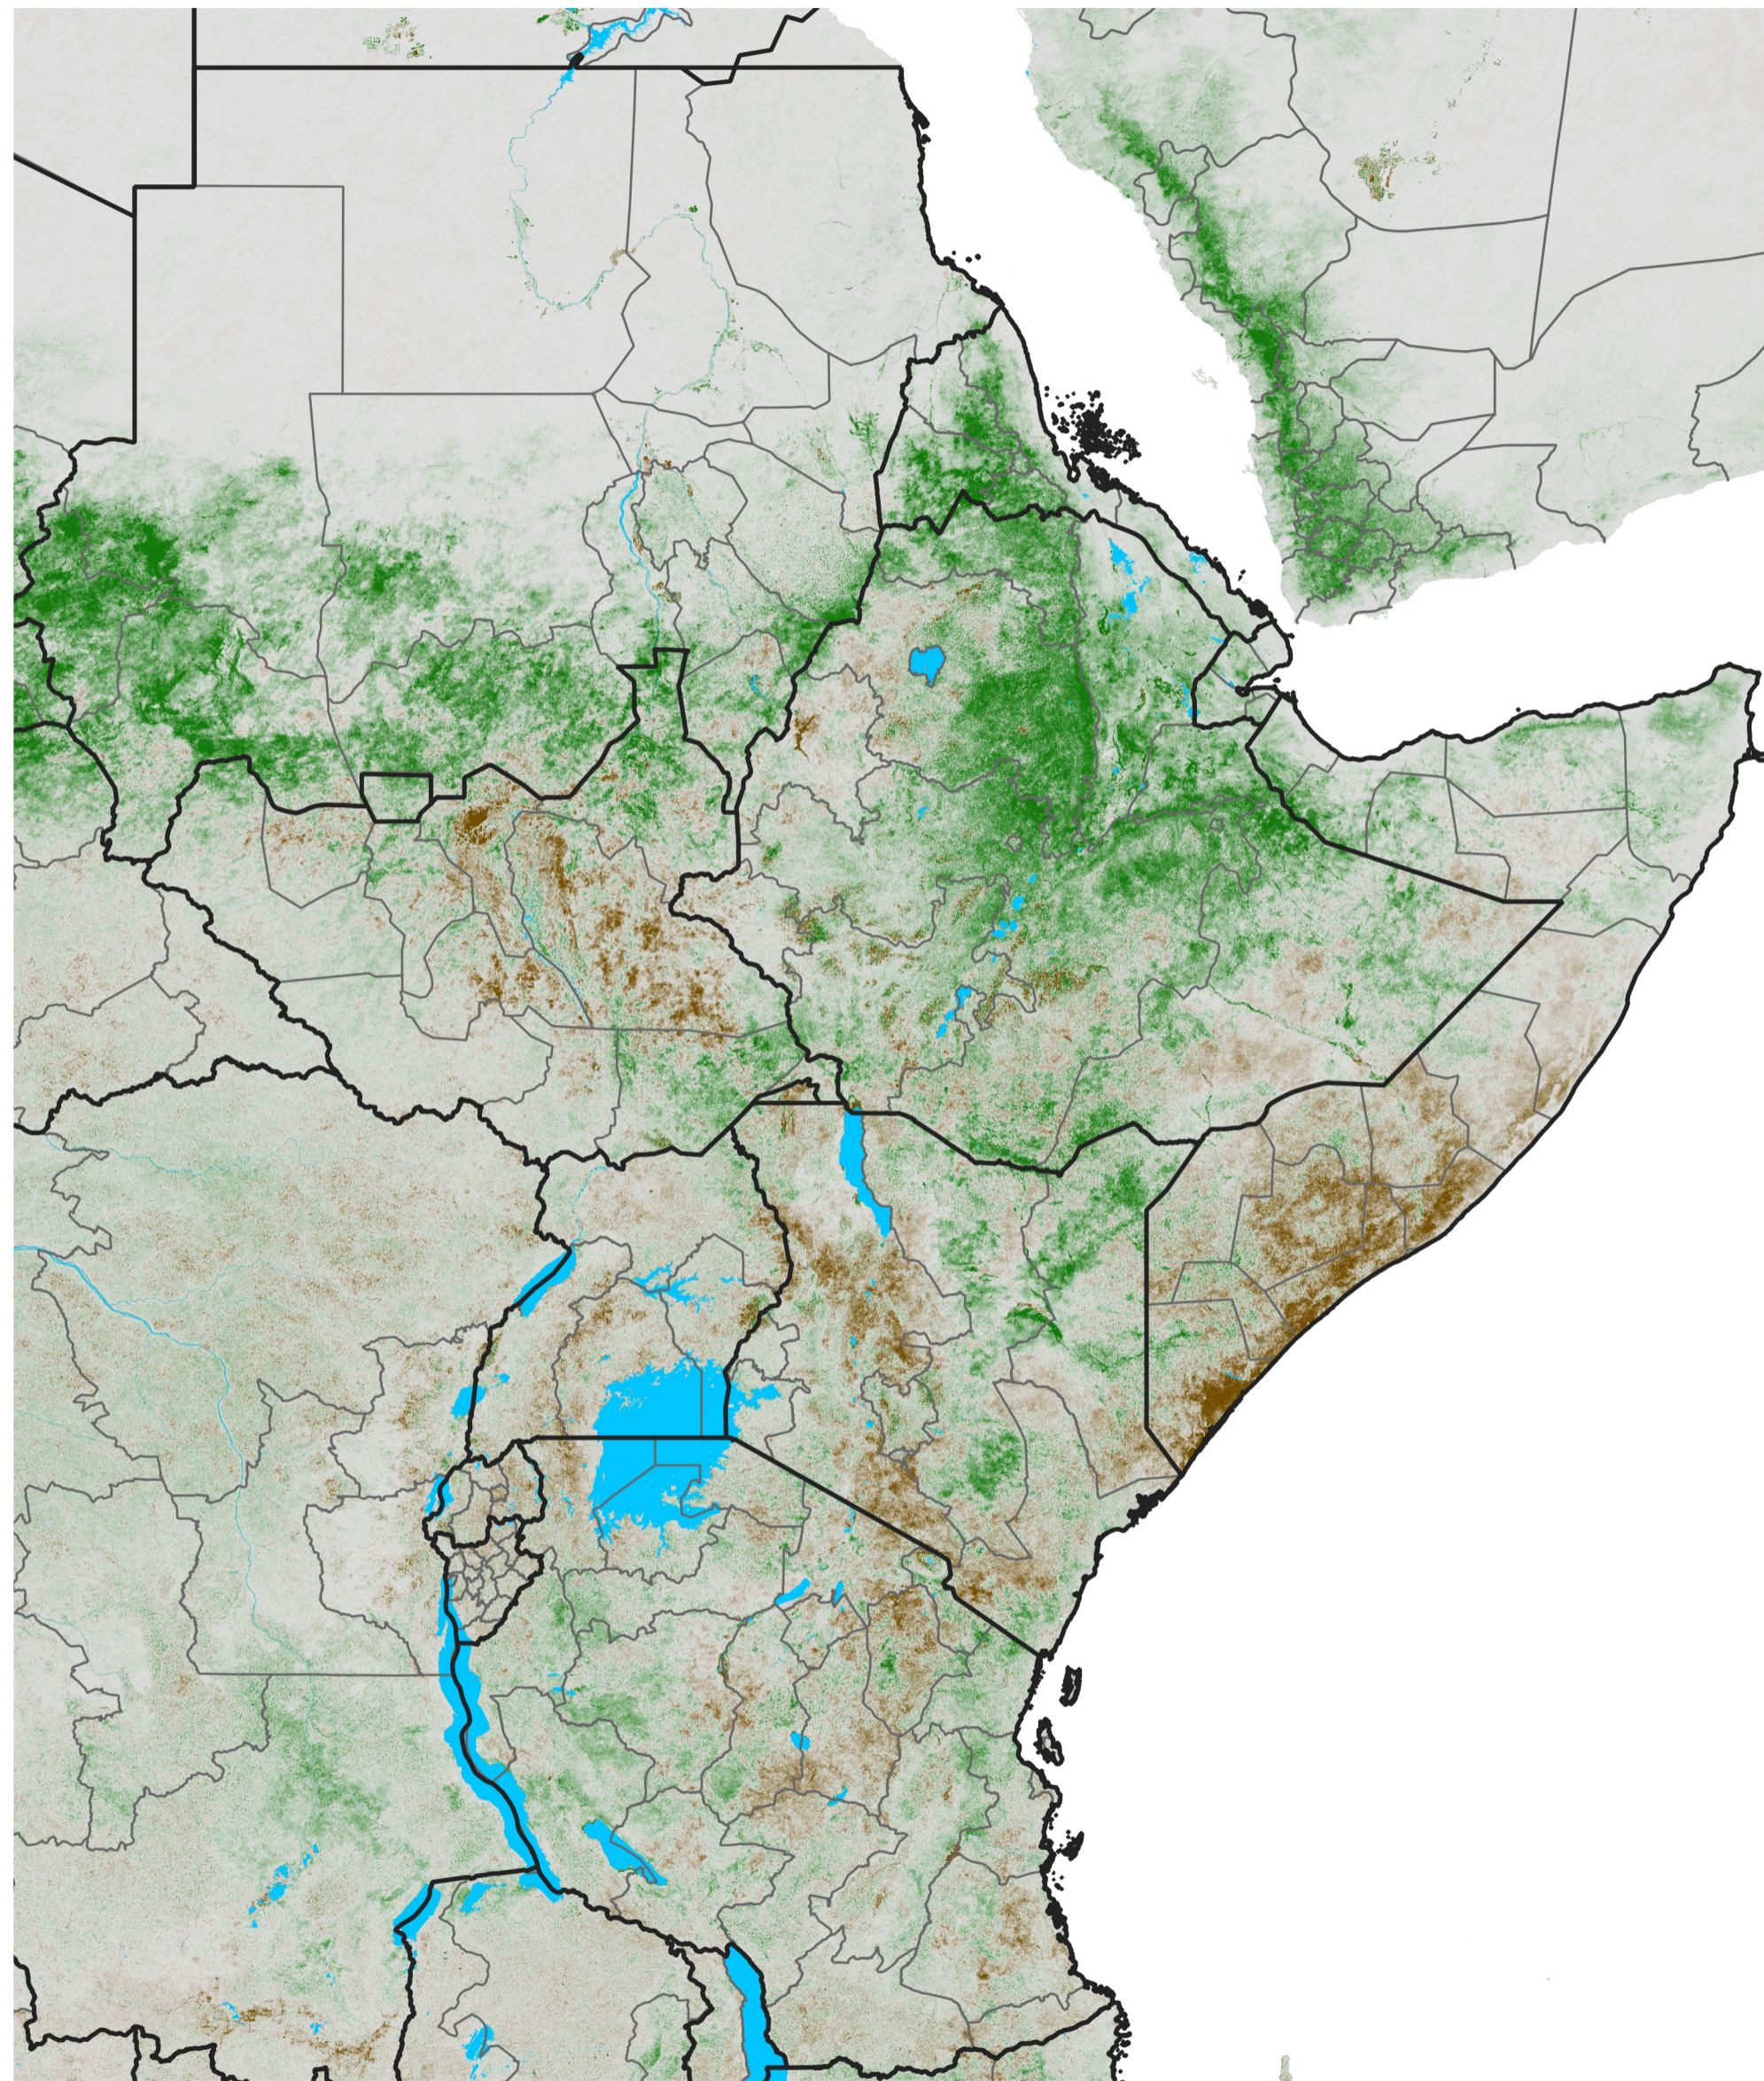

East Africa NDVI Anomaly

2023 minus Mean (2012 - 2021)

Period 36 / Jun 21 - 30, 2023

NDVI Anomaly

< -0.3 -0.2 -0.1 -0.05 0.05 0.1 0.2 >0.3

Negative

No Difference

Positive