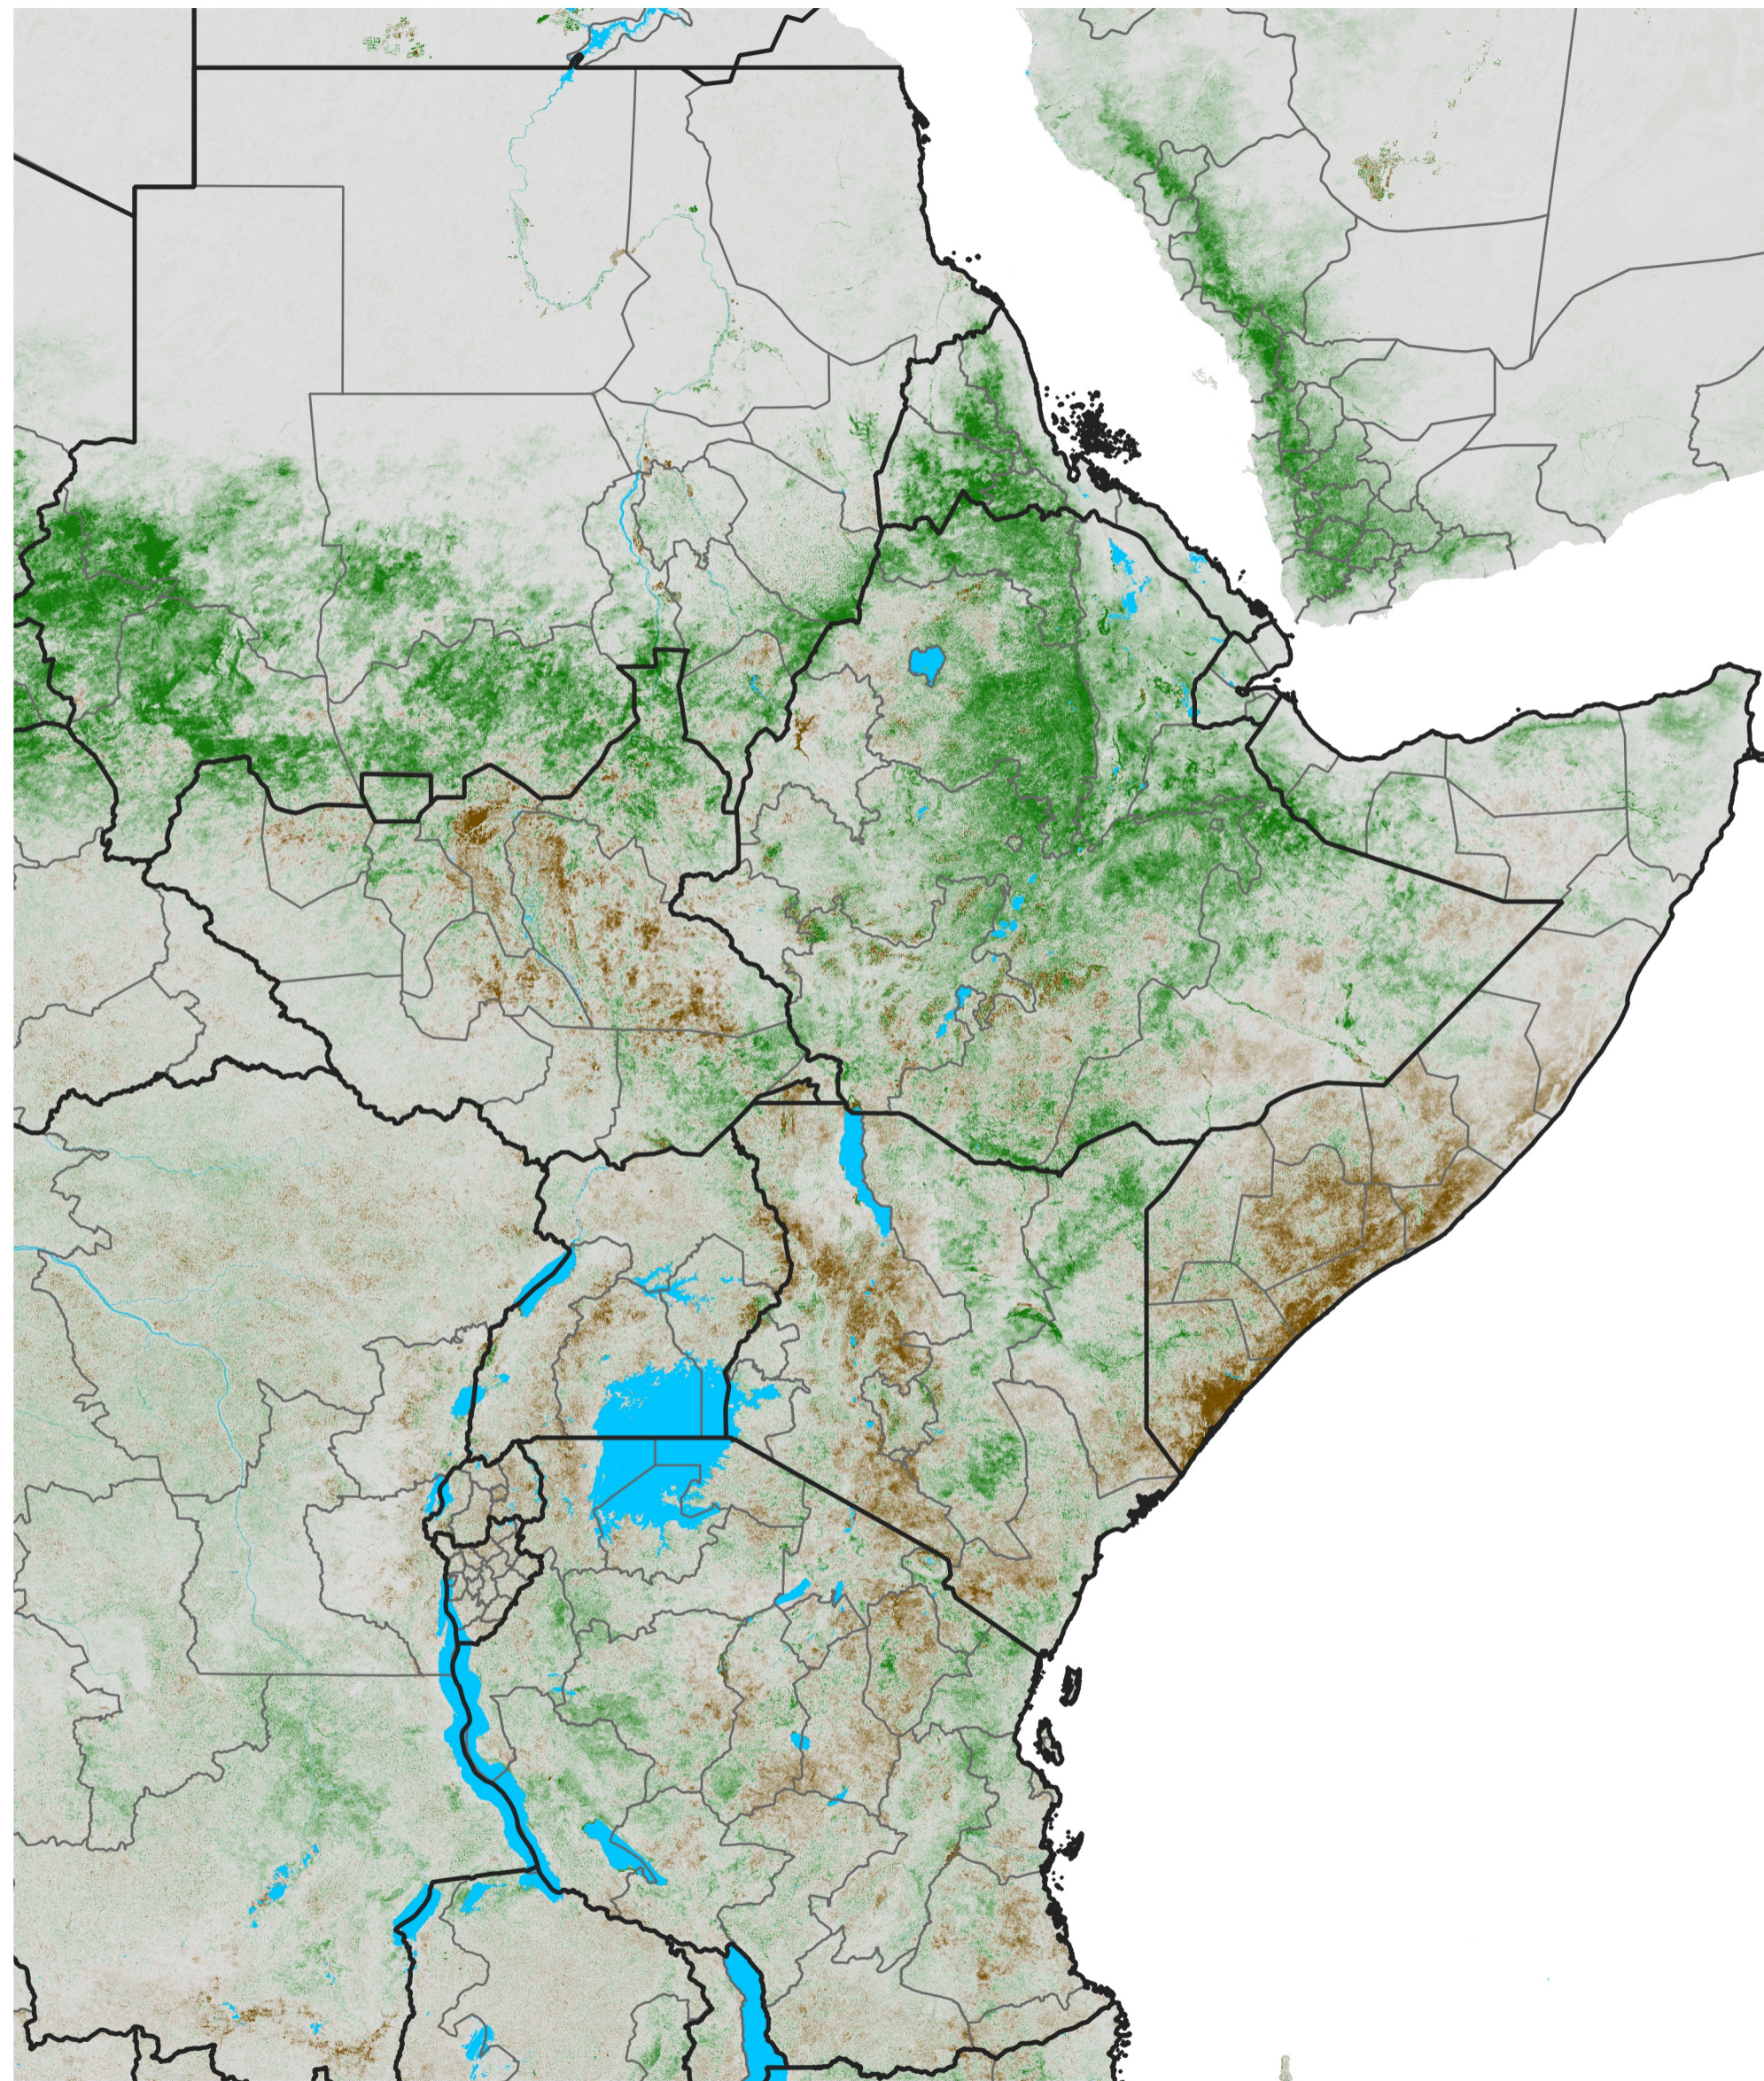

East Africa NDVI Anomaly

2023 minus Mean (2012 - 2021)

Period 37 / Jun 26 - Jul 05, 2023

NDVI Anomaly

< -0.3 -0.2 -0.1 -0.05 0.05 0.1 0.2 >0.3

Negative

No Difference

Positive