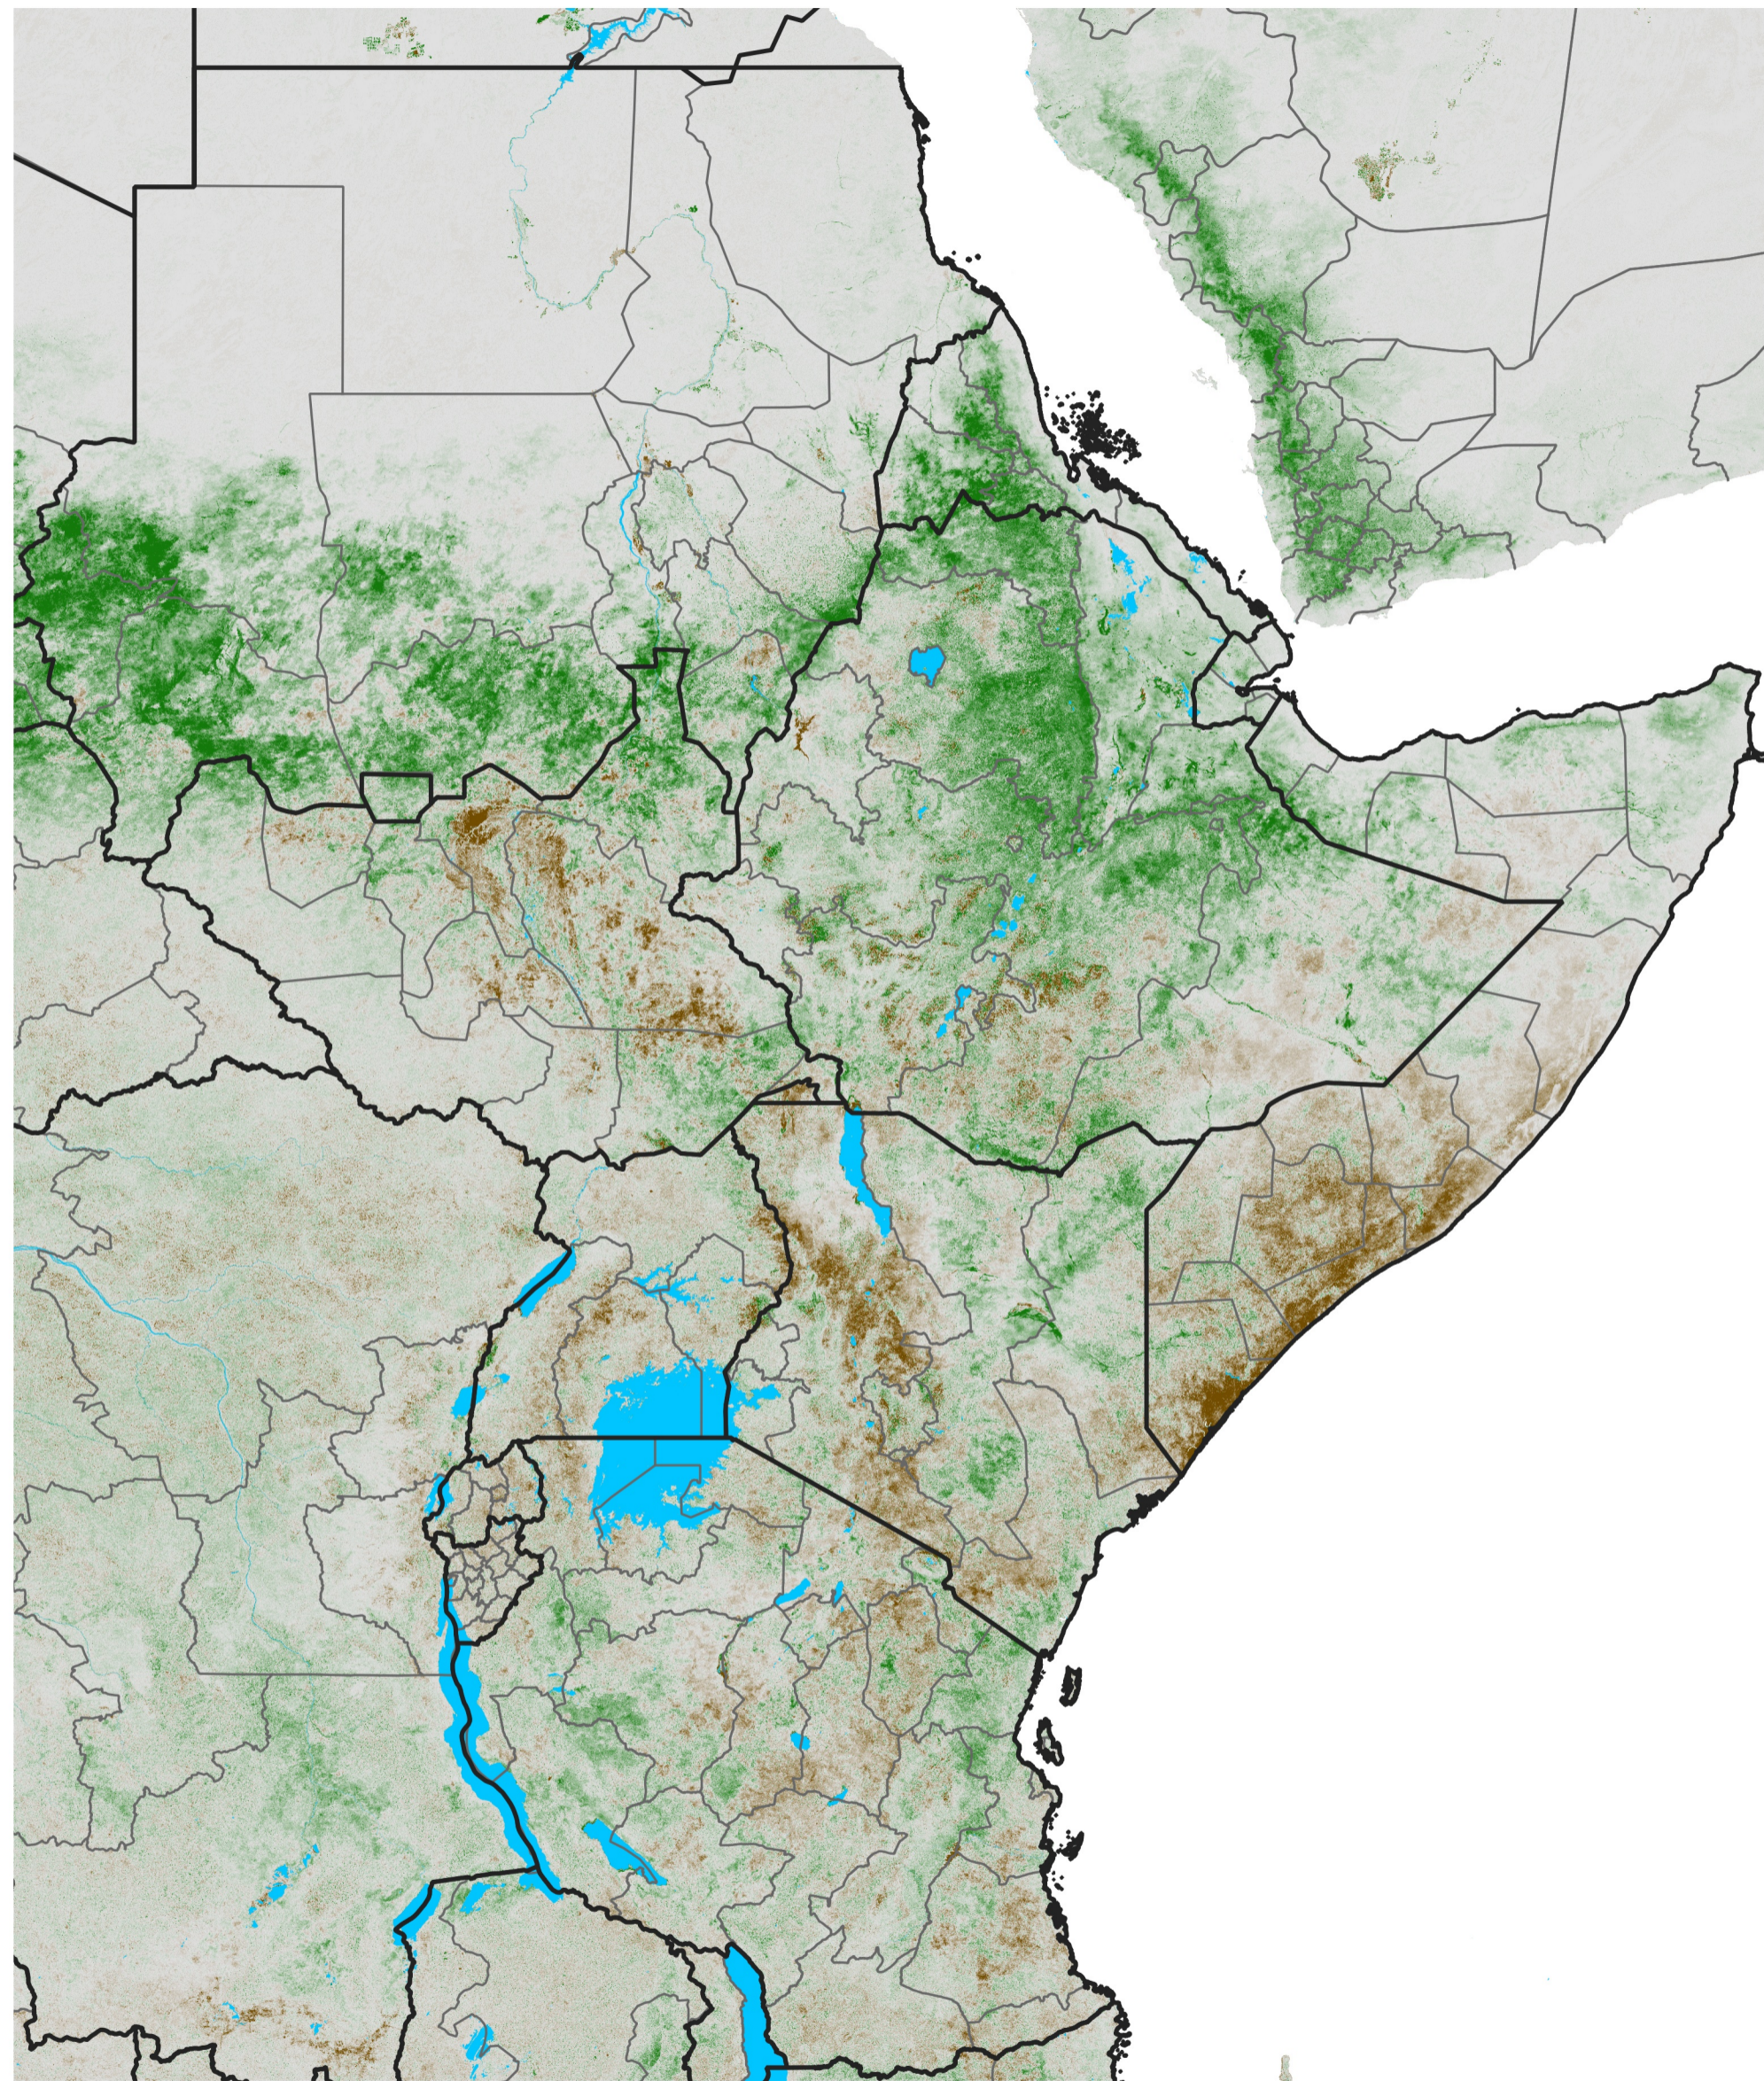

East Africa NDVI Anomaly

2023 minus Mean (2012 - 2021)

Period 38 / Jul 01 - 10, 2023

NDVI Anomaly

< -0.3 -0.2 -0.1 -0.05 0.05 0.1 0.2 >0.3

Negative

No Difference

Positive