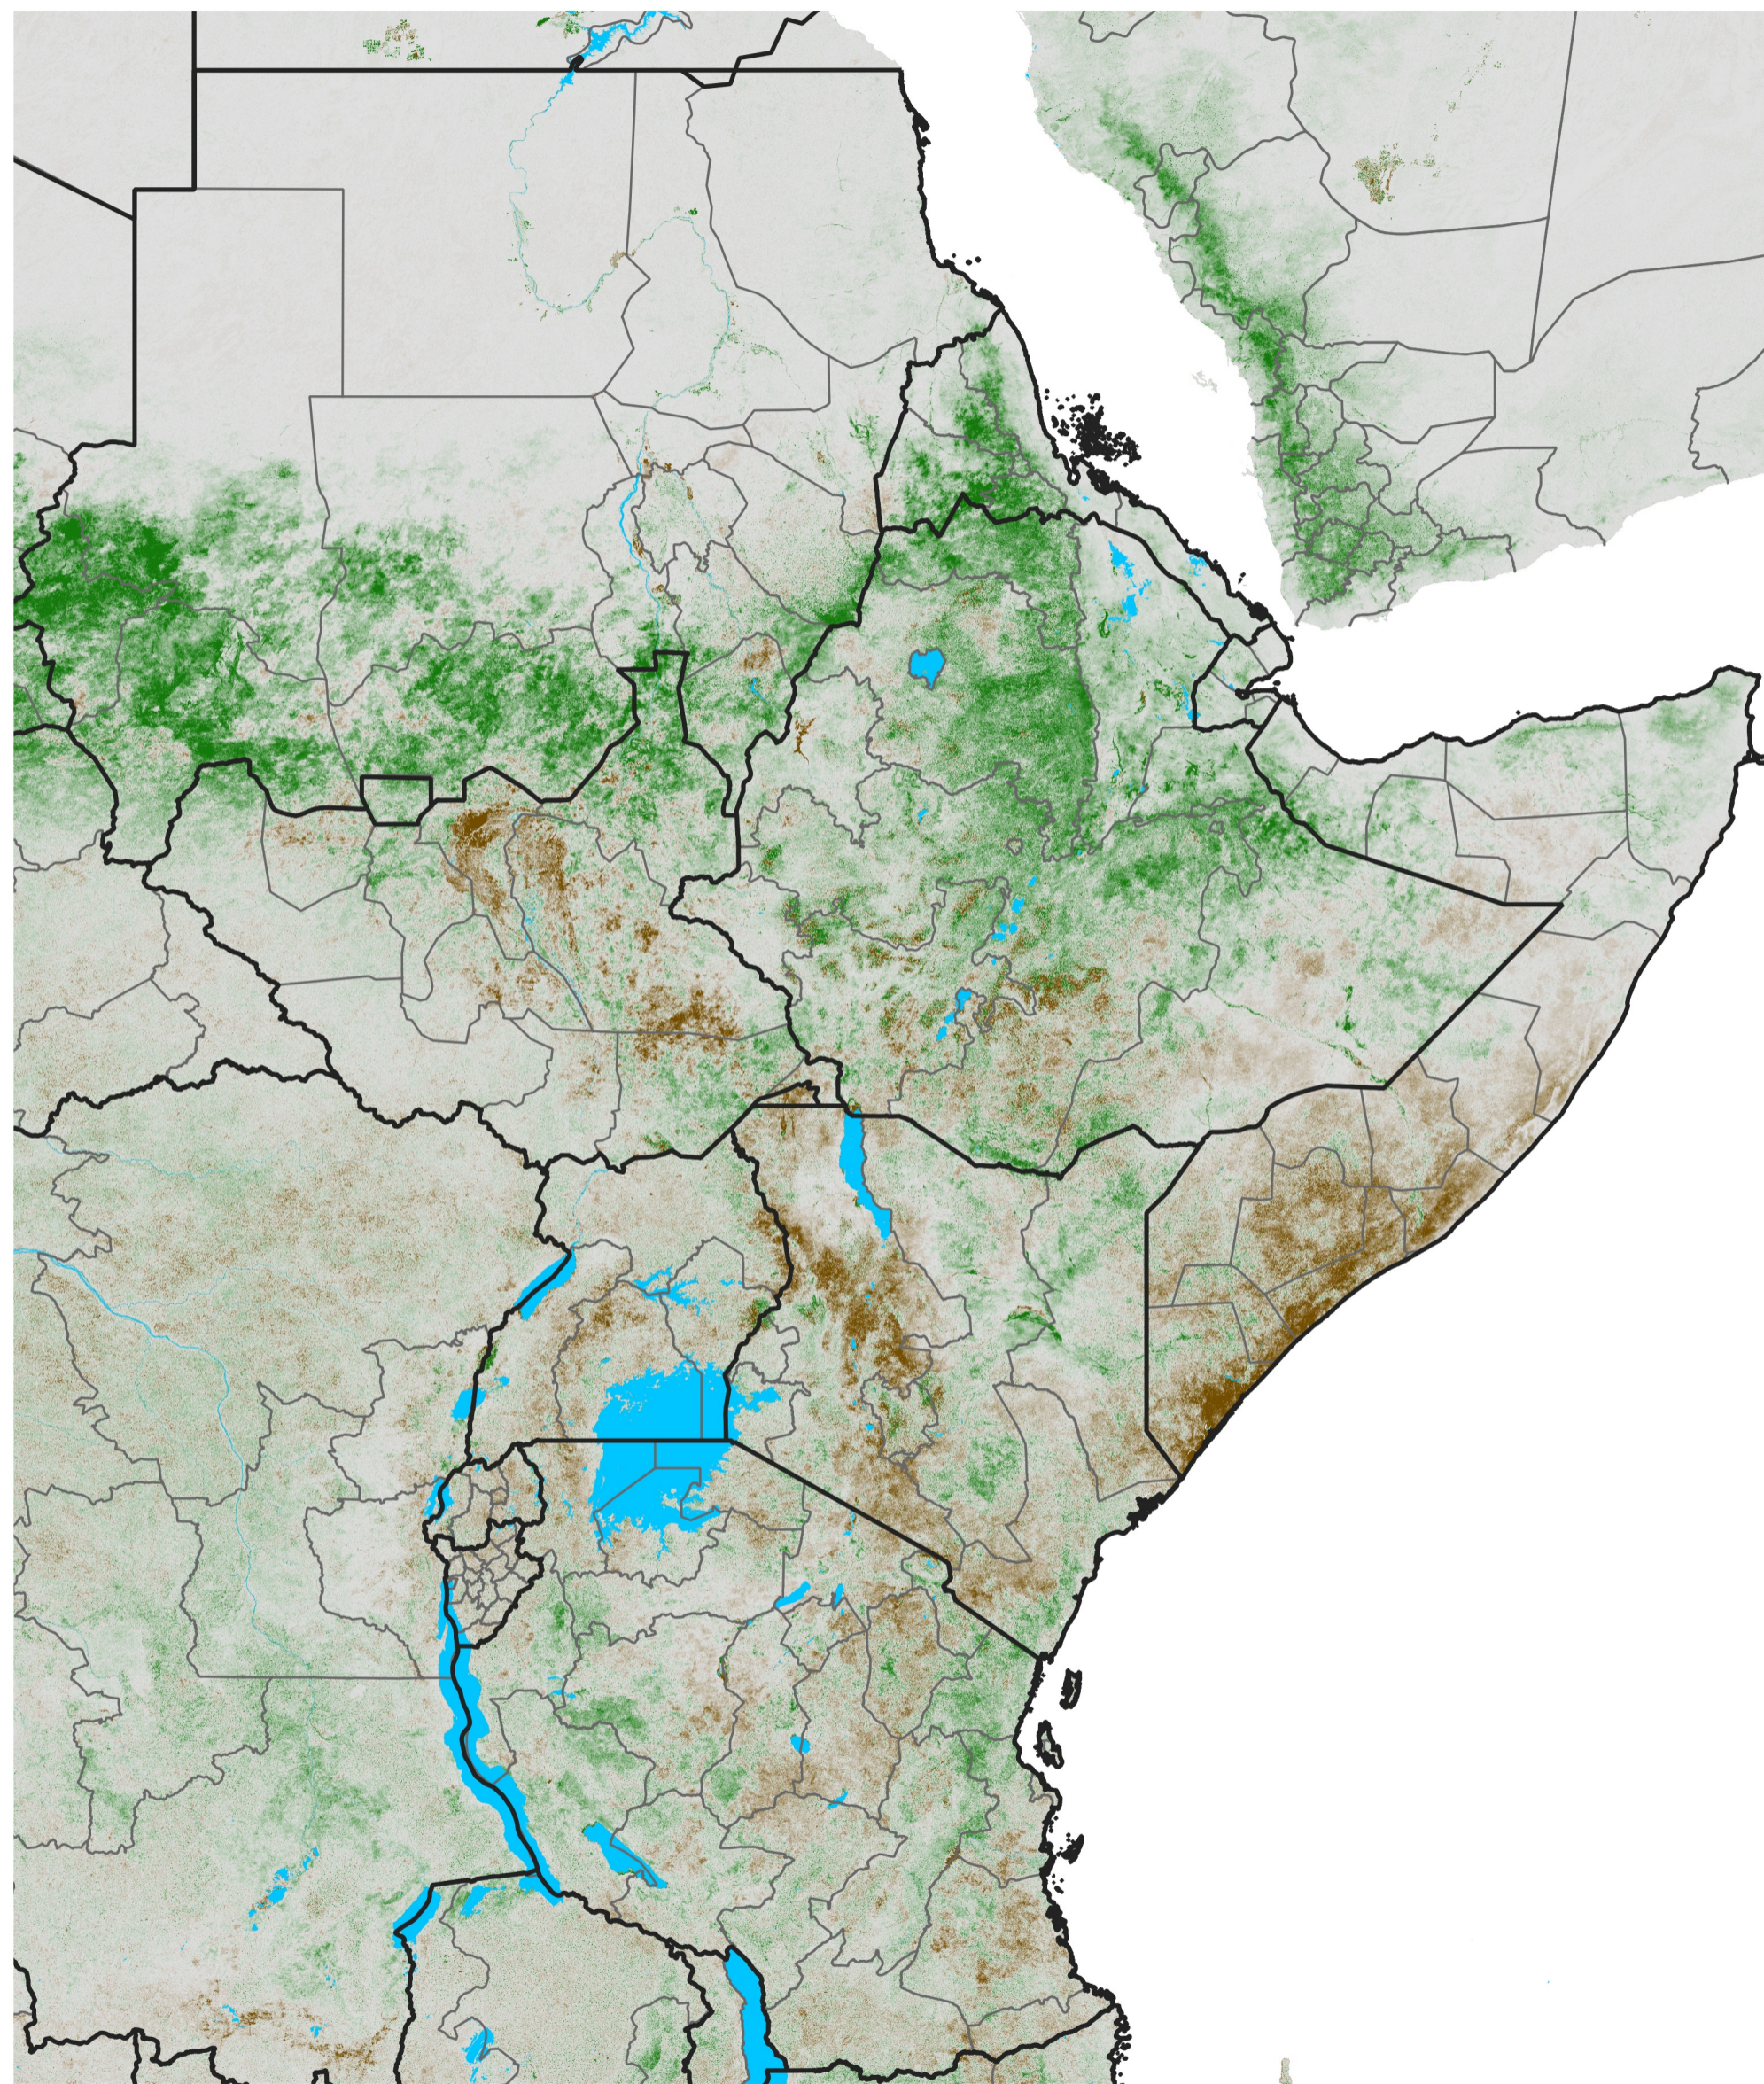

# East Africa NDVI Anomaly

2023 minus Mean (2012 - 2021)

Period 39 / Jul 06 - 15, 2023

## NDVI Anomaly

< -0.3   -0.2   -0.1   -0.05   0.05   0.1   0.2   >0.3

Negative

No Difference

Positive