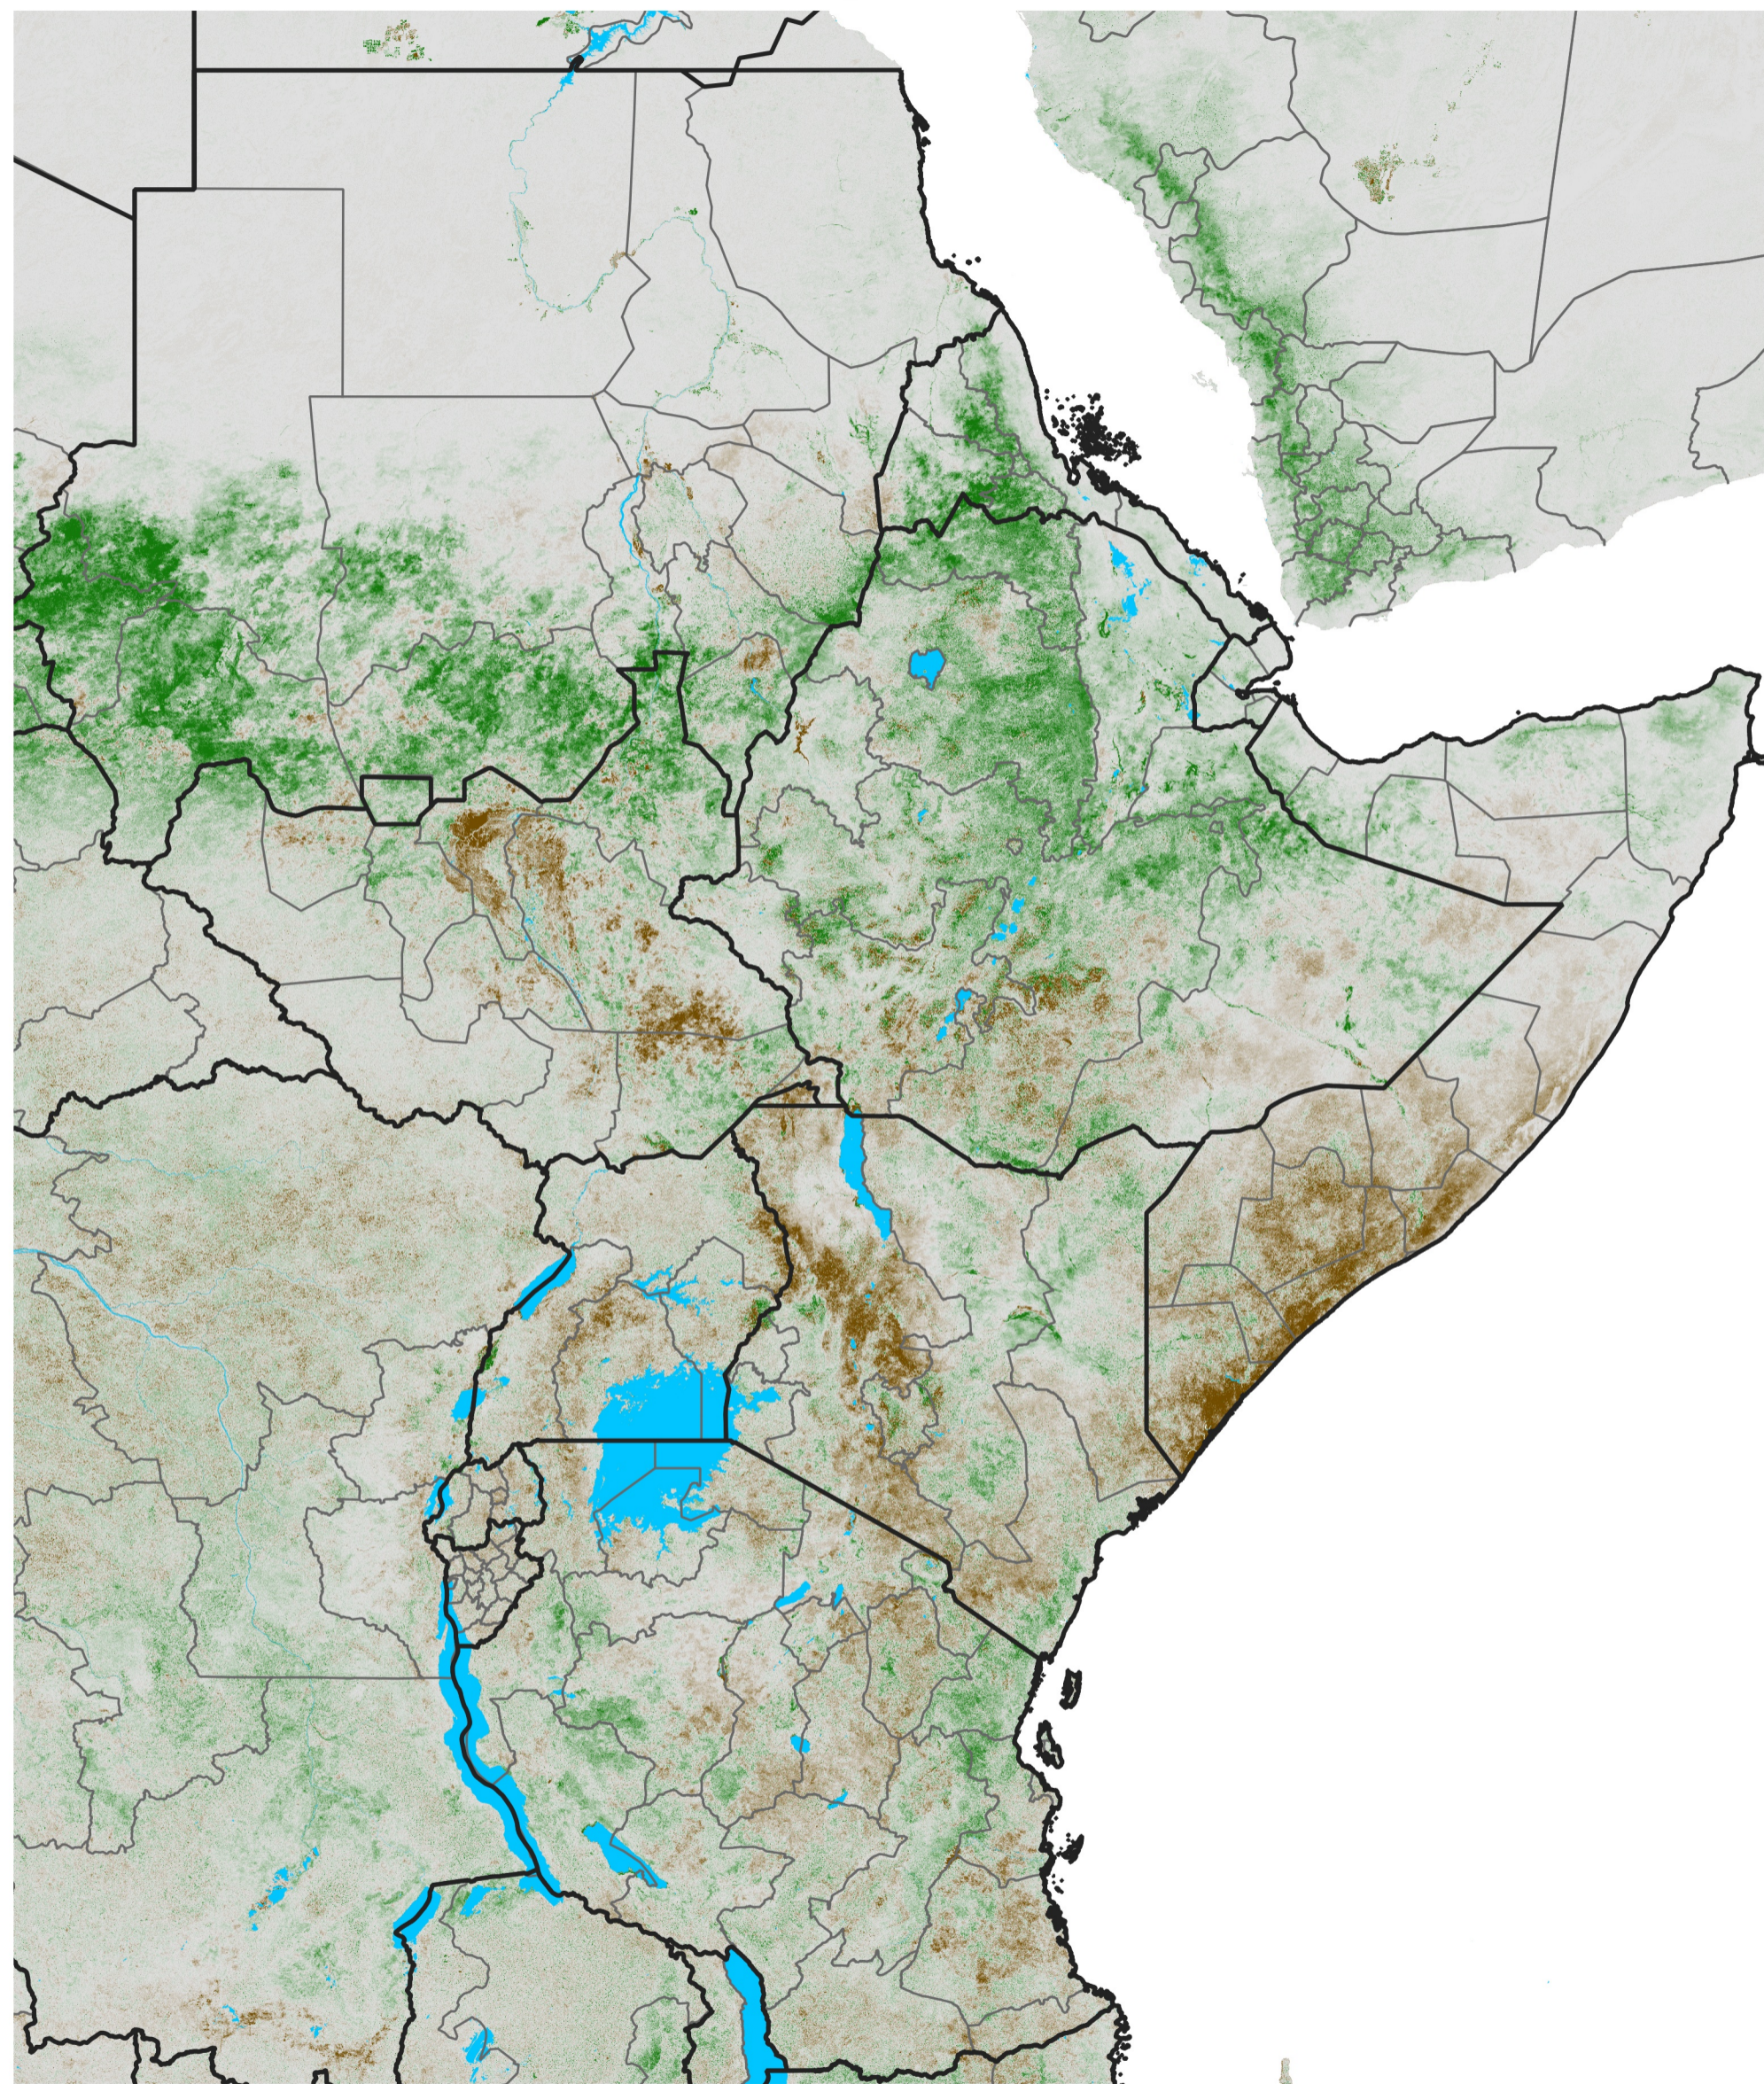

# East Africa NDVI Anomaly

2023 minus Mean (2012 - 2021)

Period 40 / Jul 11 - 20, 2023

### NDVI Anomaly

< -0.3   -0.2   -0.1   -0.05   0.05   0.1   0.2   >0.3

Negative

No Difference

Positive