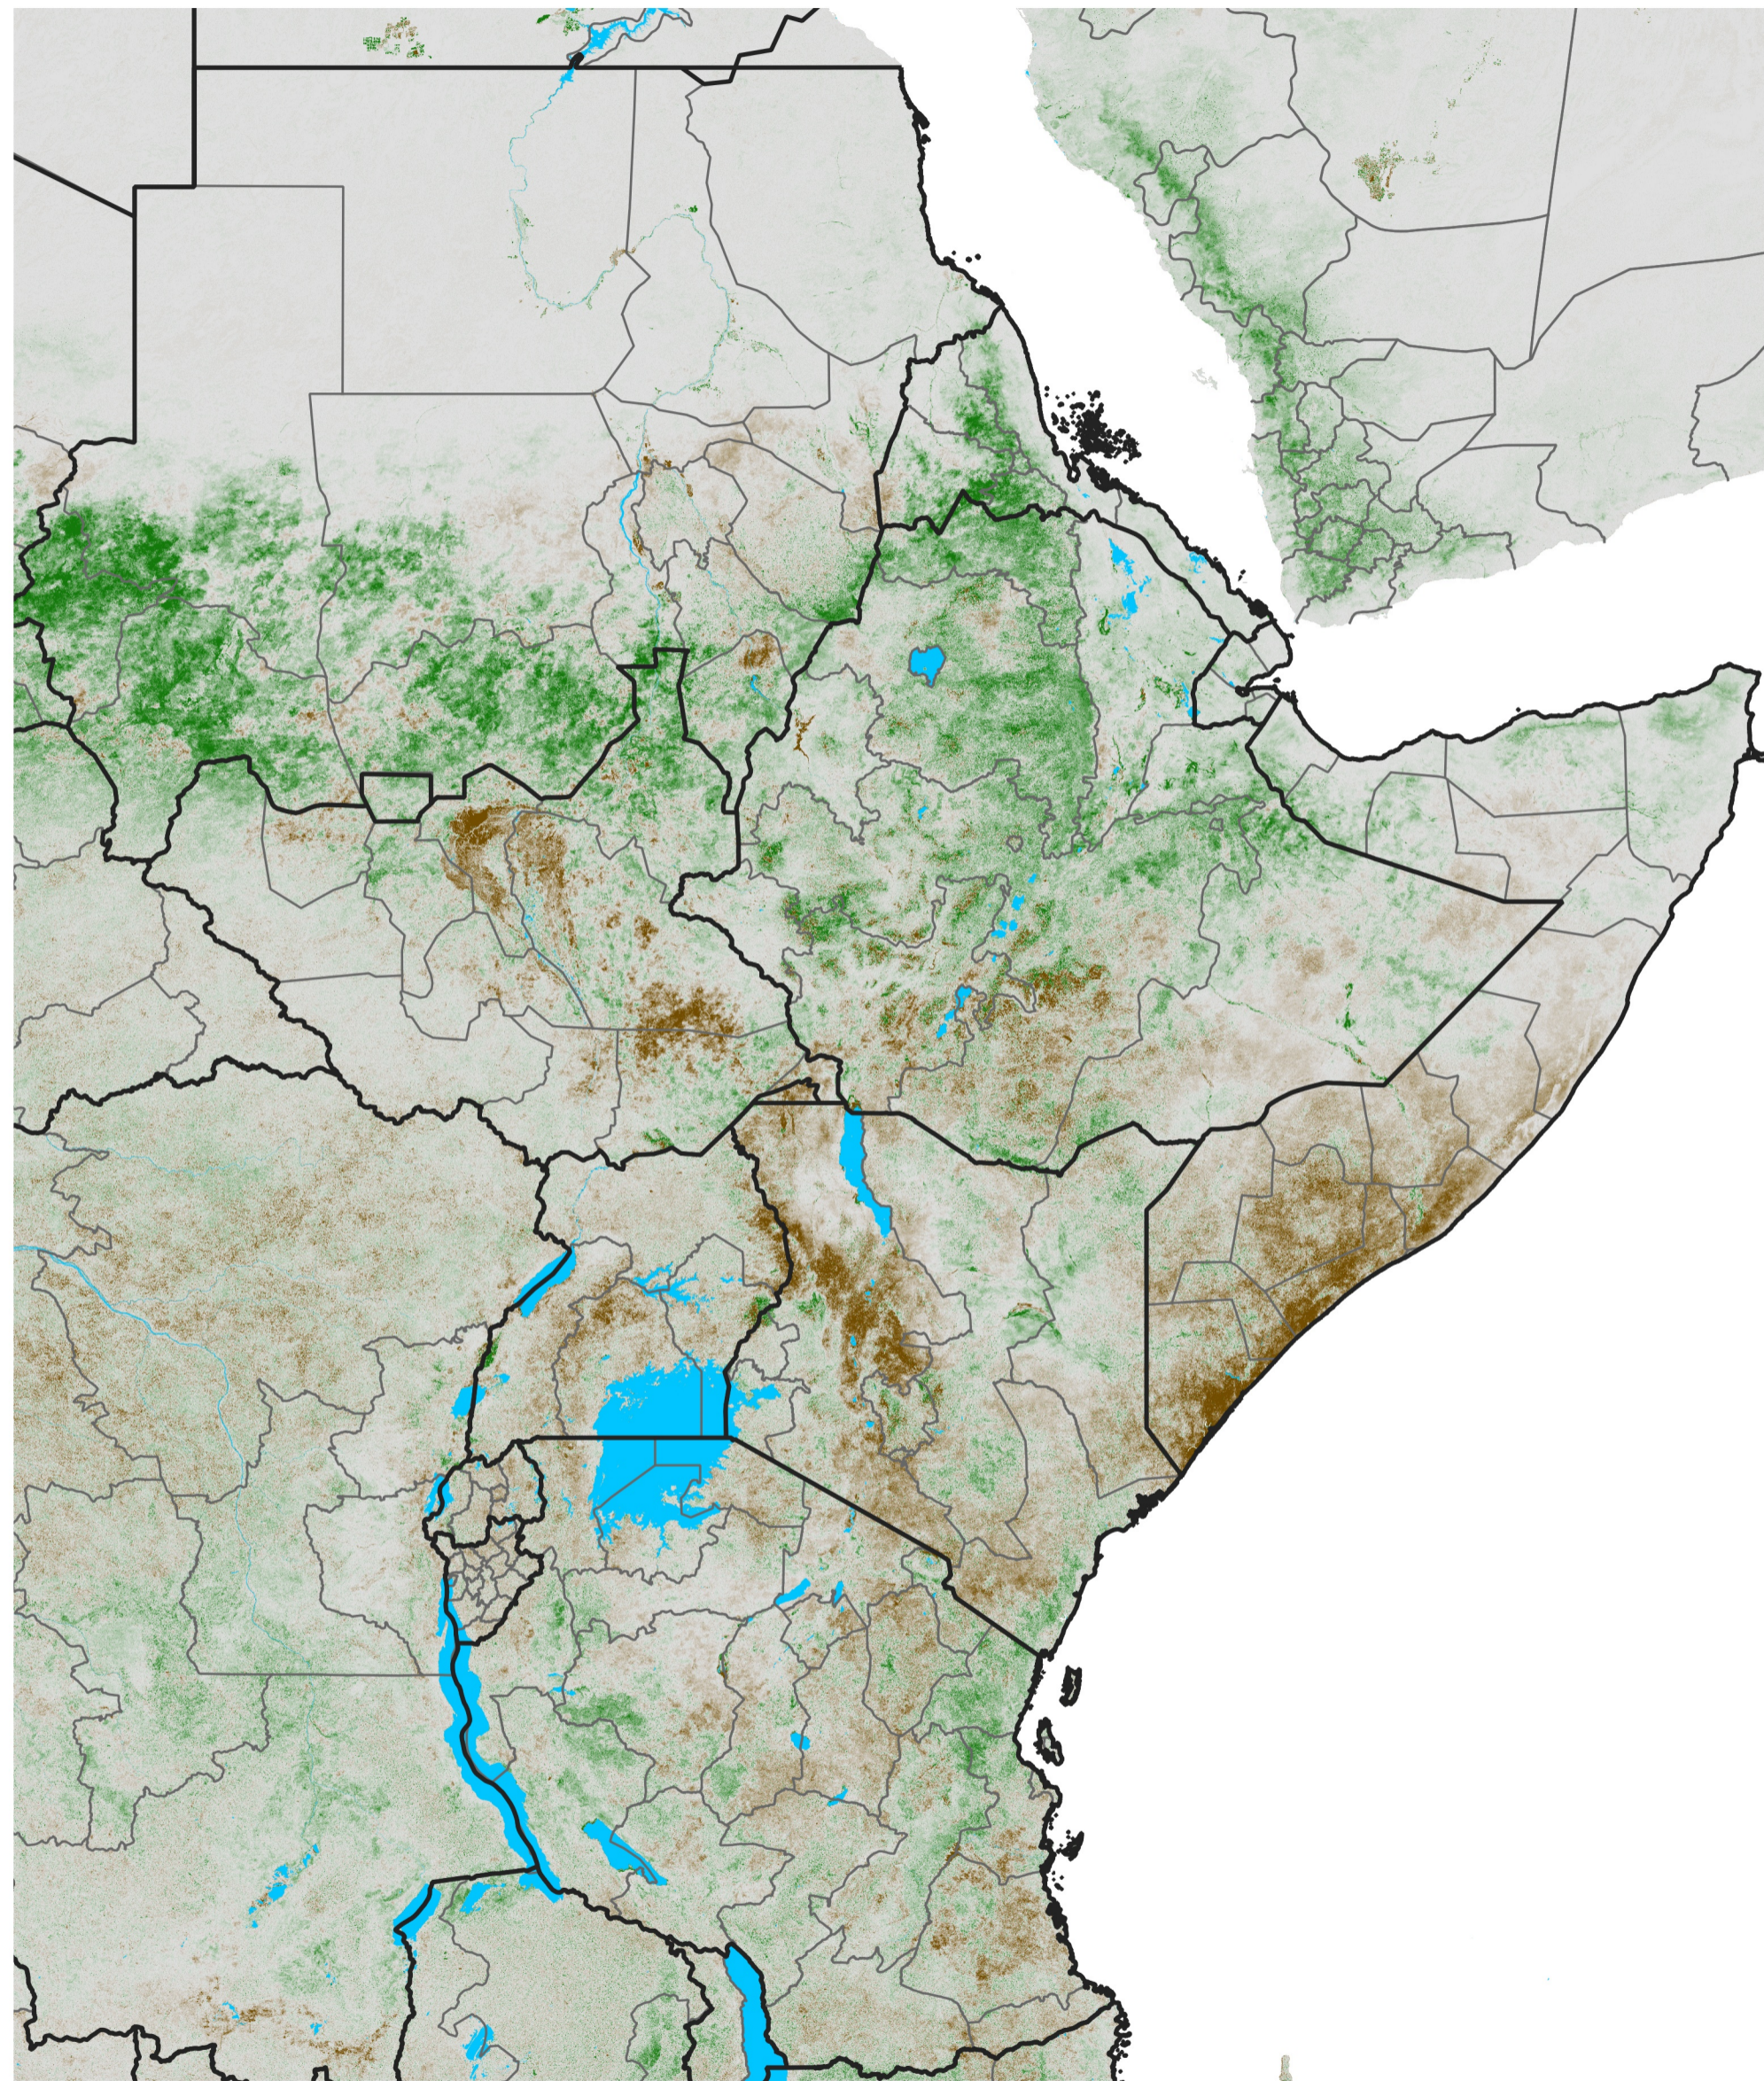

East Africa NDVI Anomaly

2023 minus Mean (2012 - 2021)

Period 41 / Jul 16 - 25, 2023

NDVI Anomaly

< -0.3 -0.2 -0.1 -0.05 0.05 0.1 0.2 >0.3

Negative

No Difference

Positive