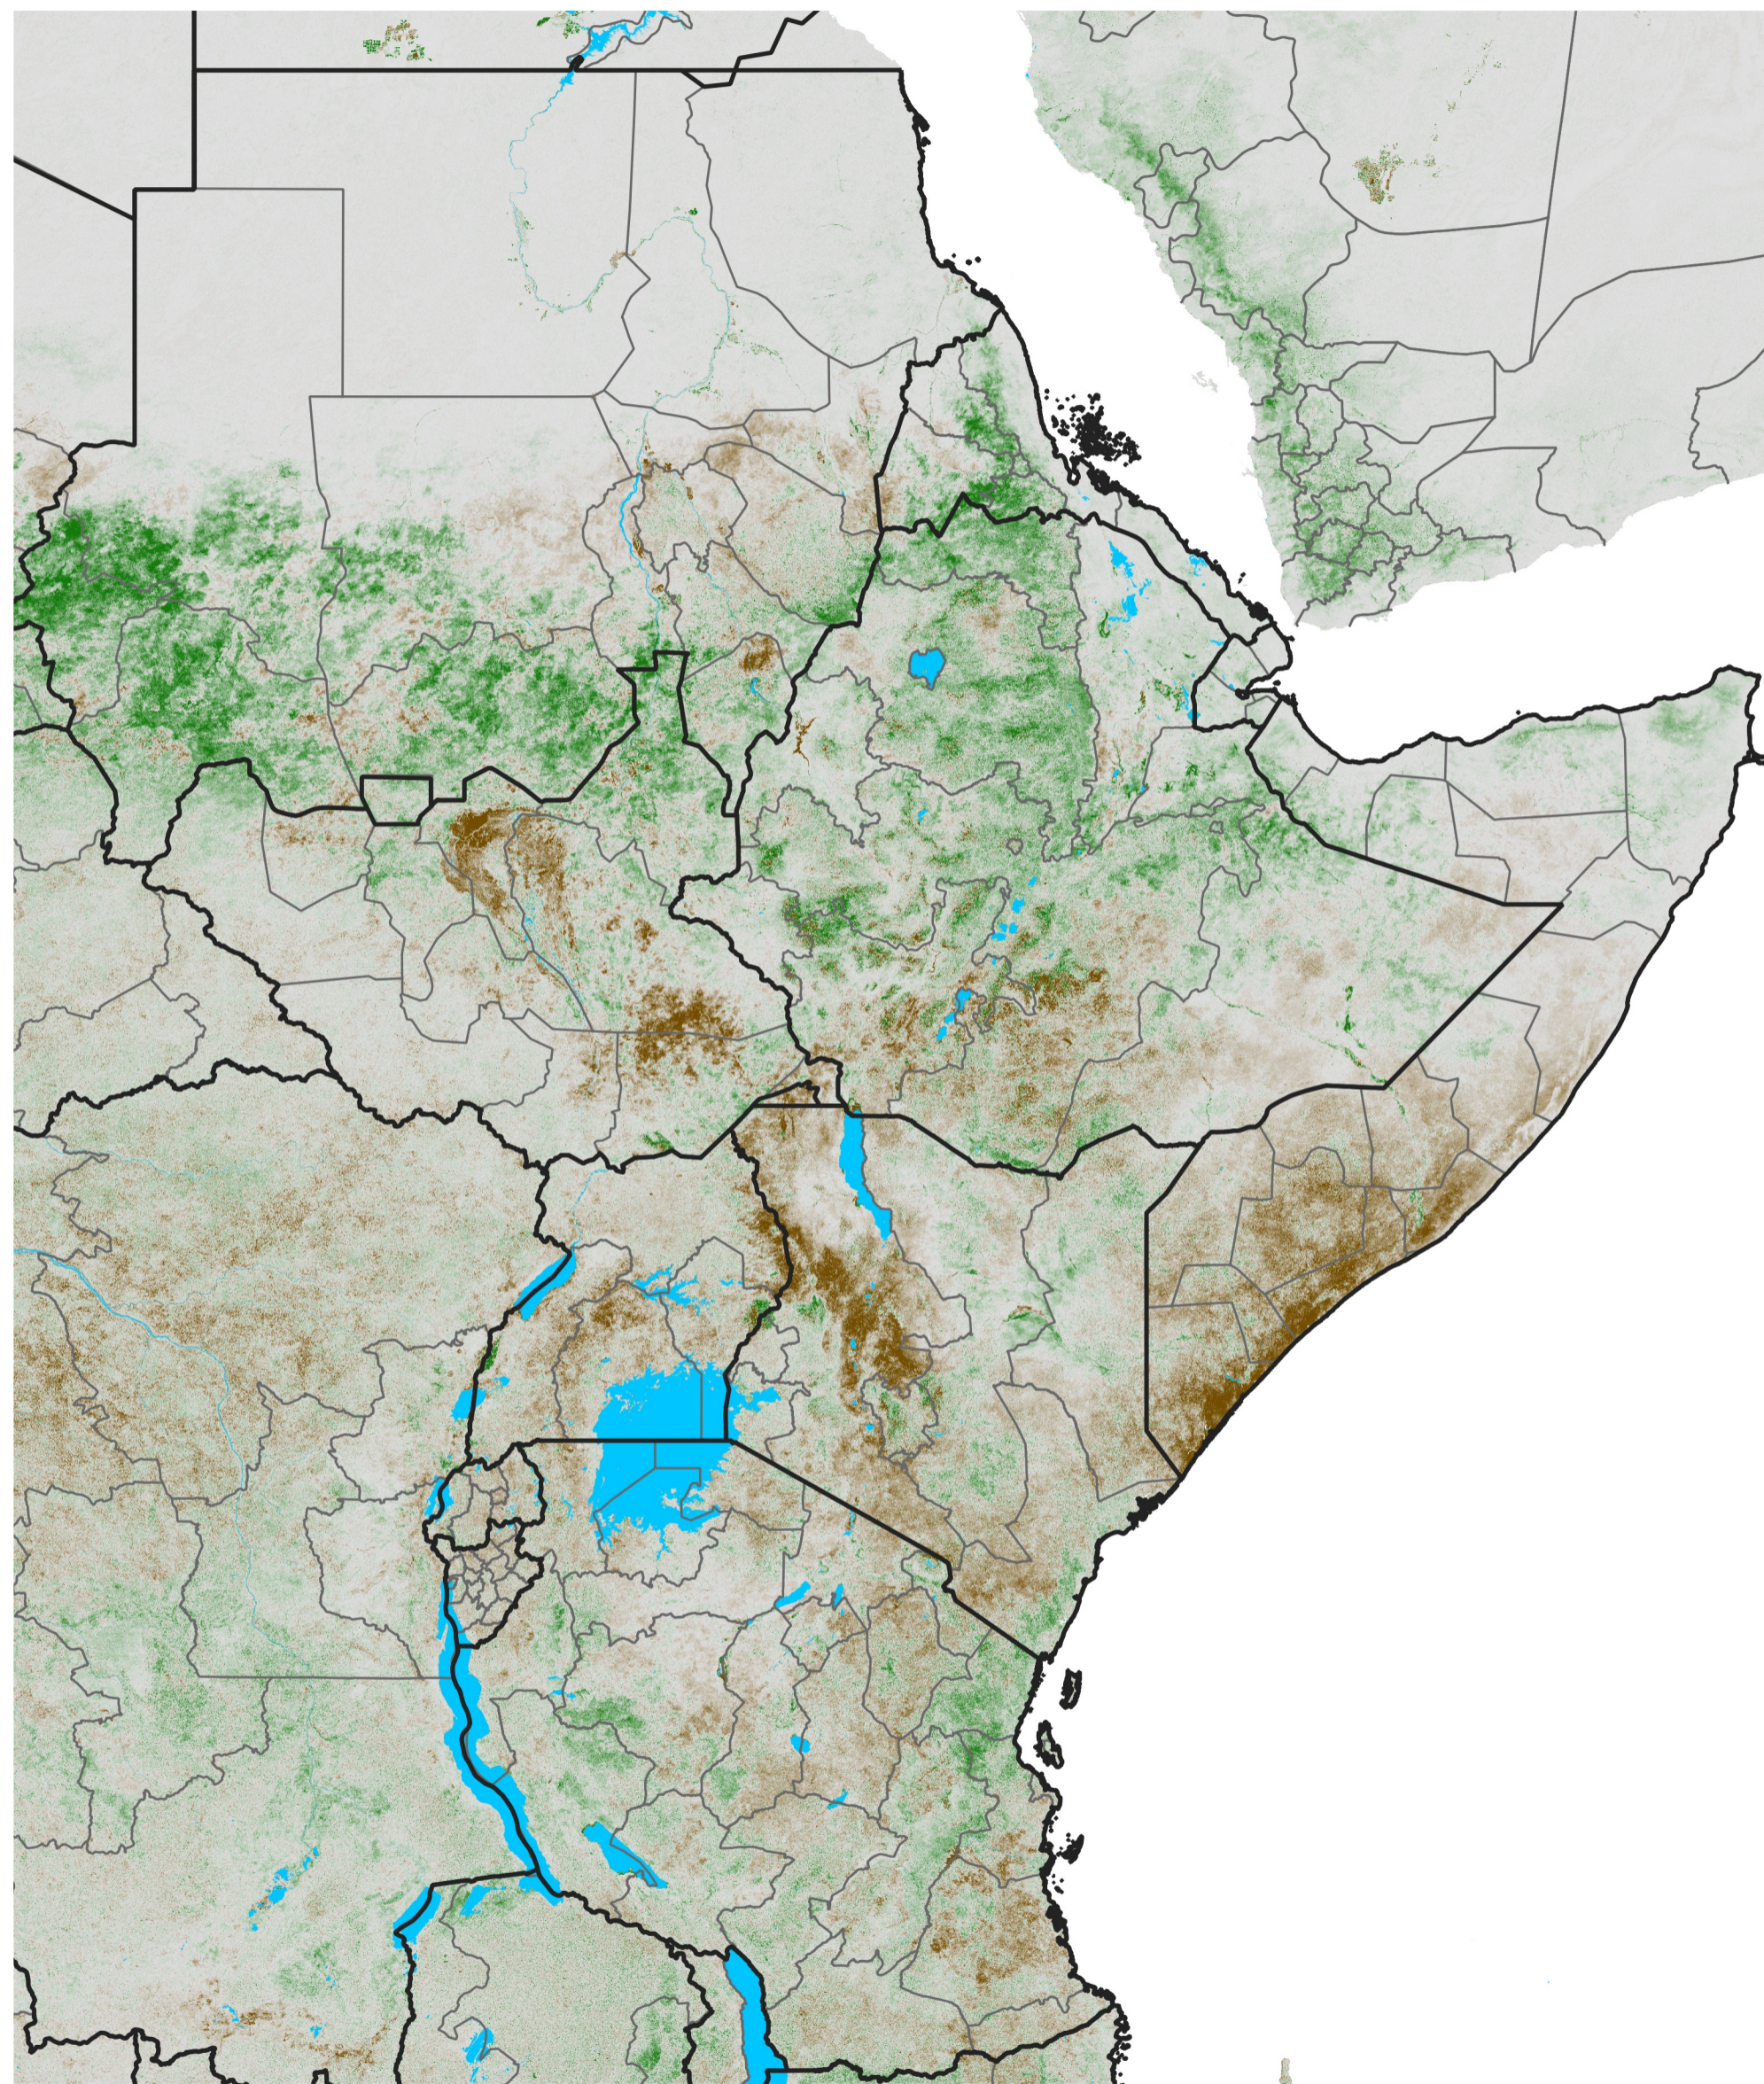

East Africa NDVI Anomaly

2023 minus Mean (2012 - 2021)

Period 42 / Jul 21 - 31, 2023

NDVI Anomaly

< -0.3 -0.2 -0.1 -0.05 0.05 0.1 0.2 >0.3

Negative

No Difference

Positive