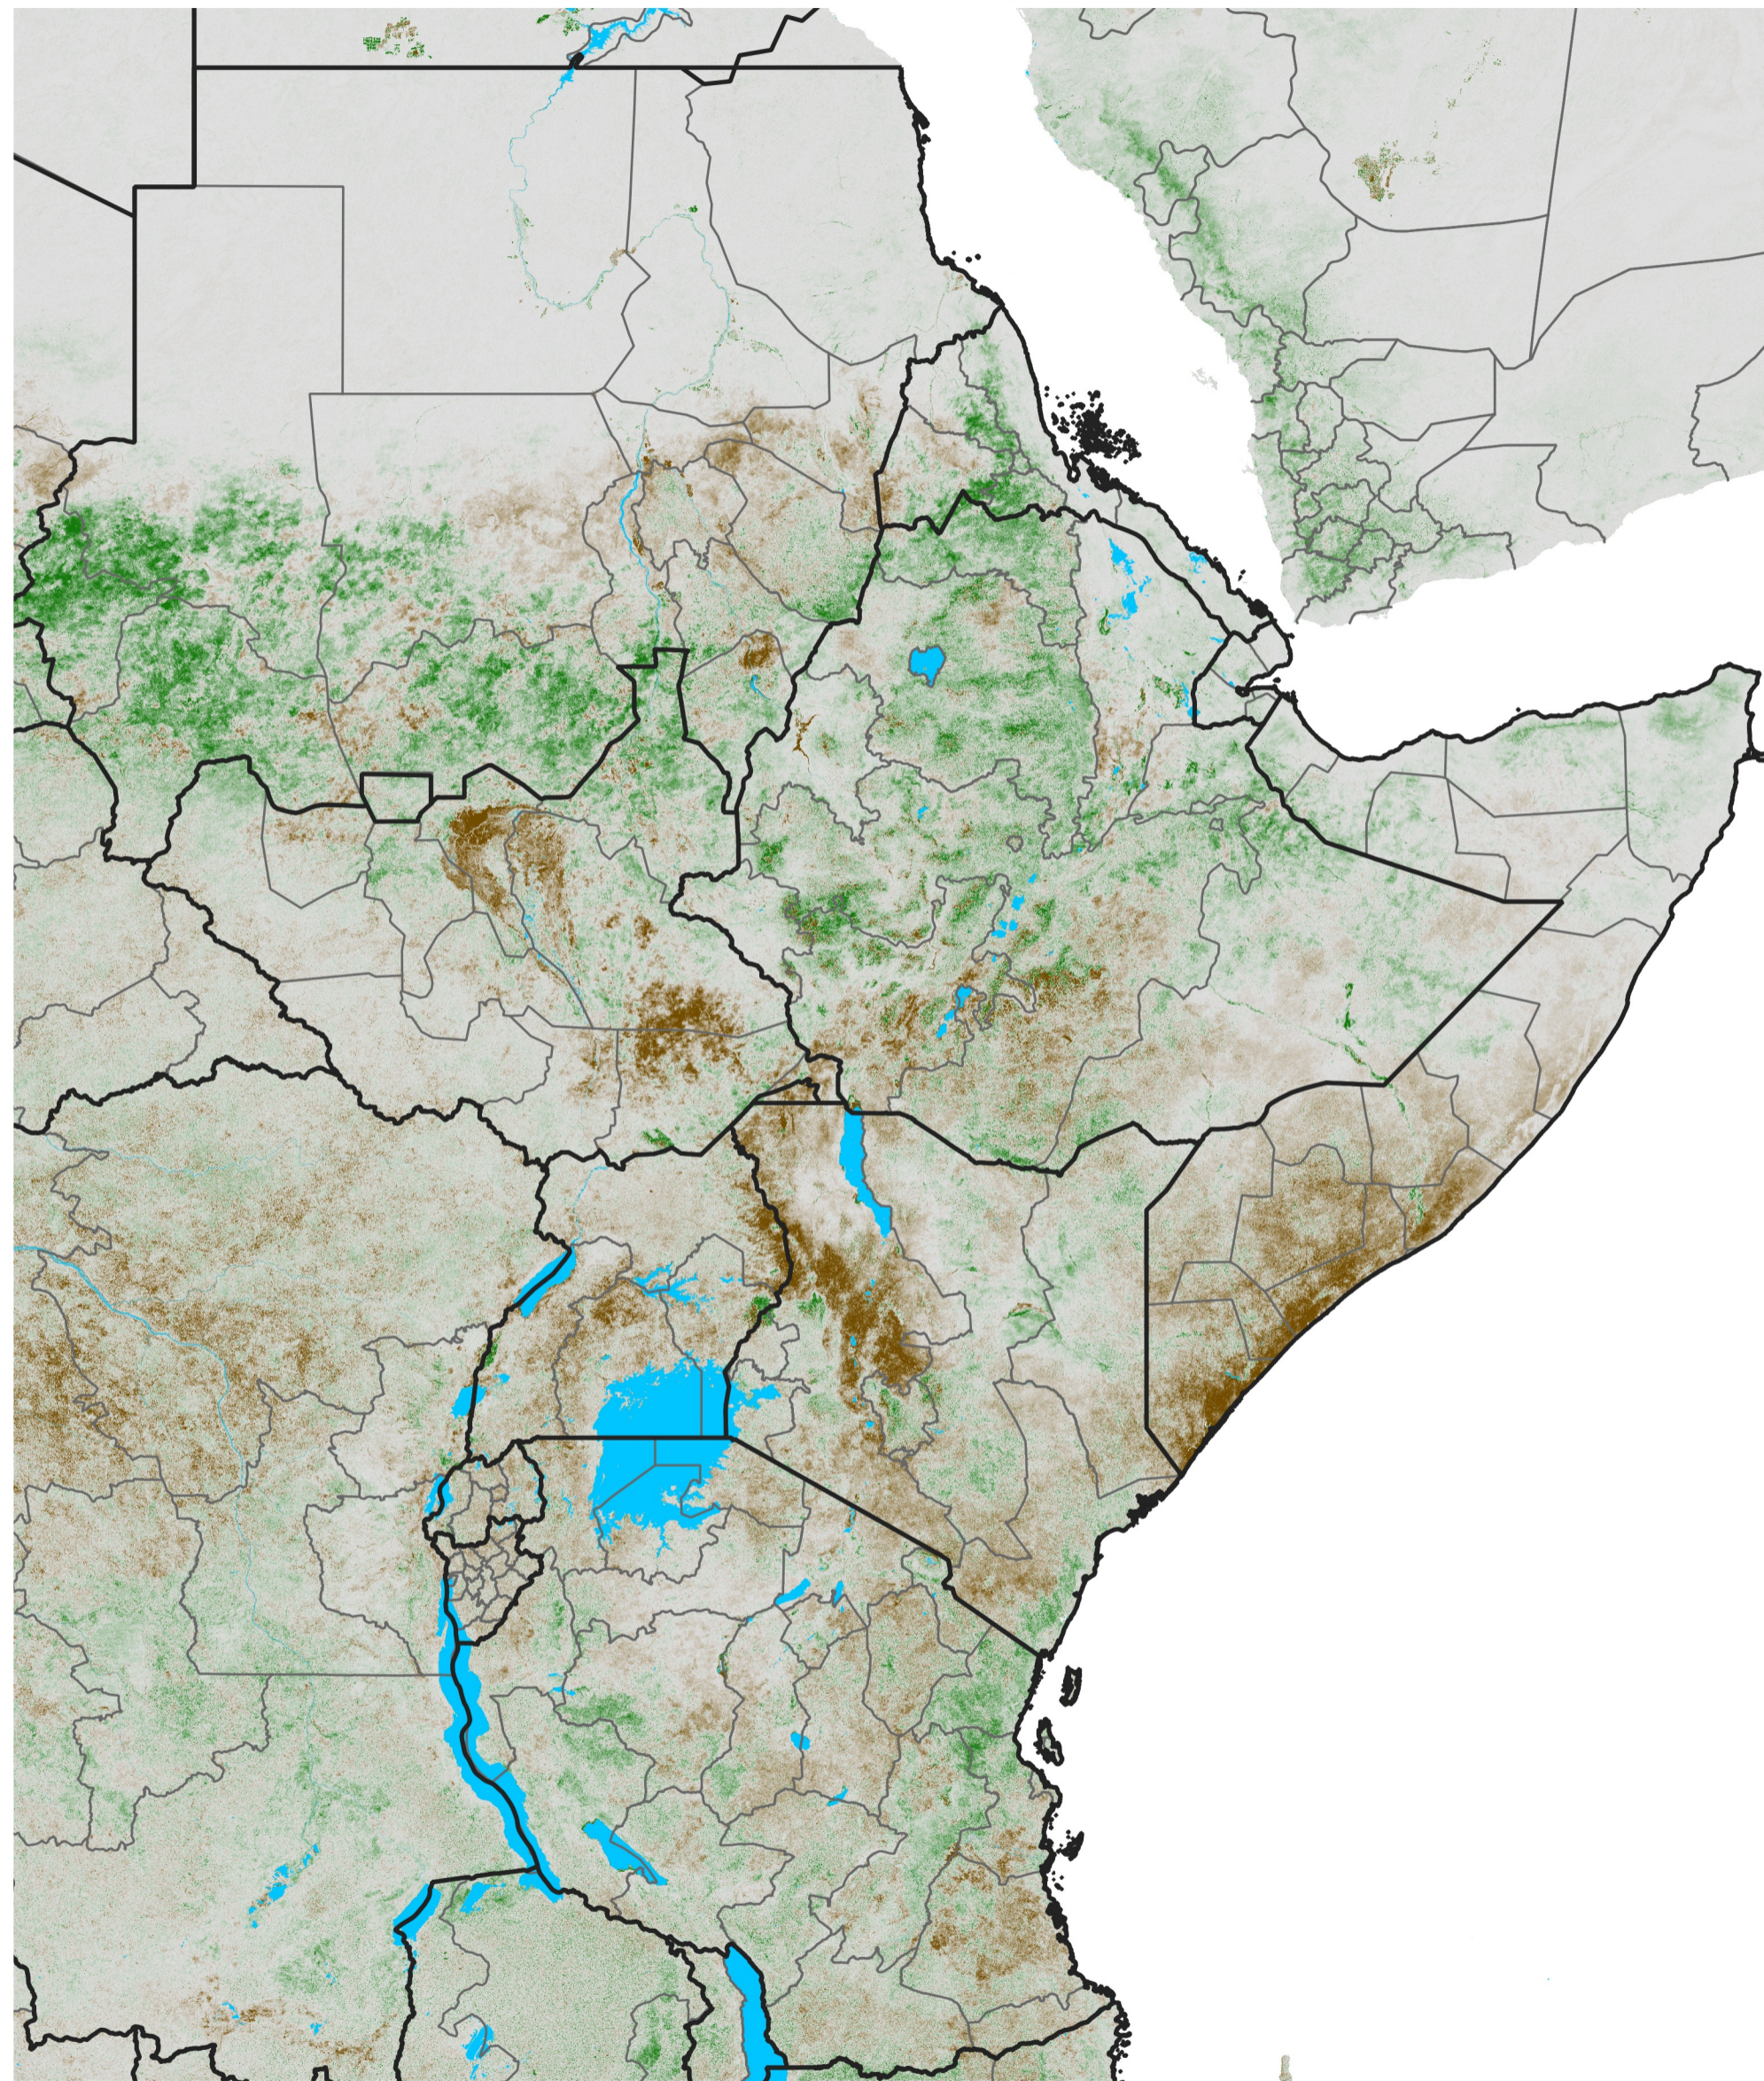

East Africa NDVI Anomaly

2023 minus Mean (2012 - 2021)

Period 43 / Jul 26 - Aug 05, 2023

NDVI Anomaly

< -0.3 -0.2 -0.1 -0.05 0.05 0.1 0.2 >0.3

Negative

No Difference

Positive