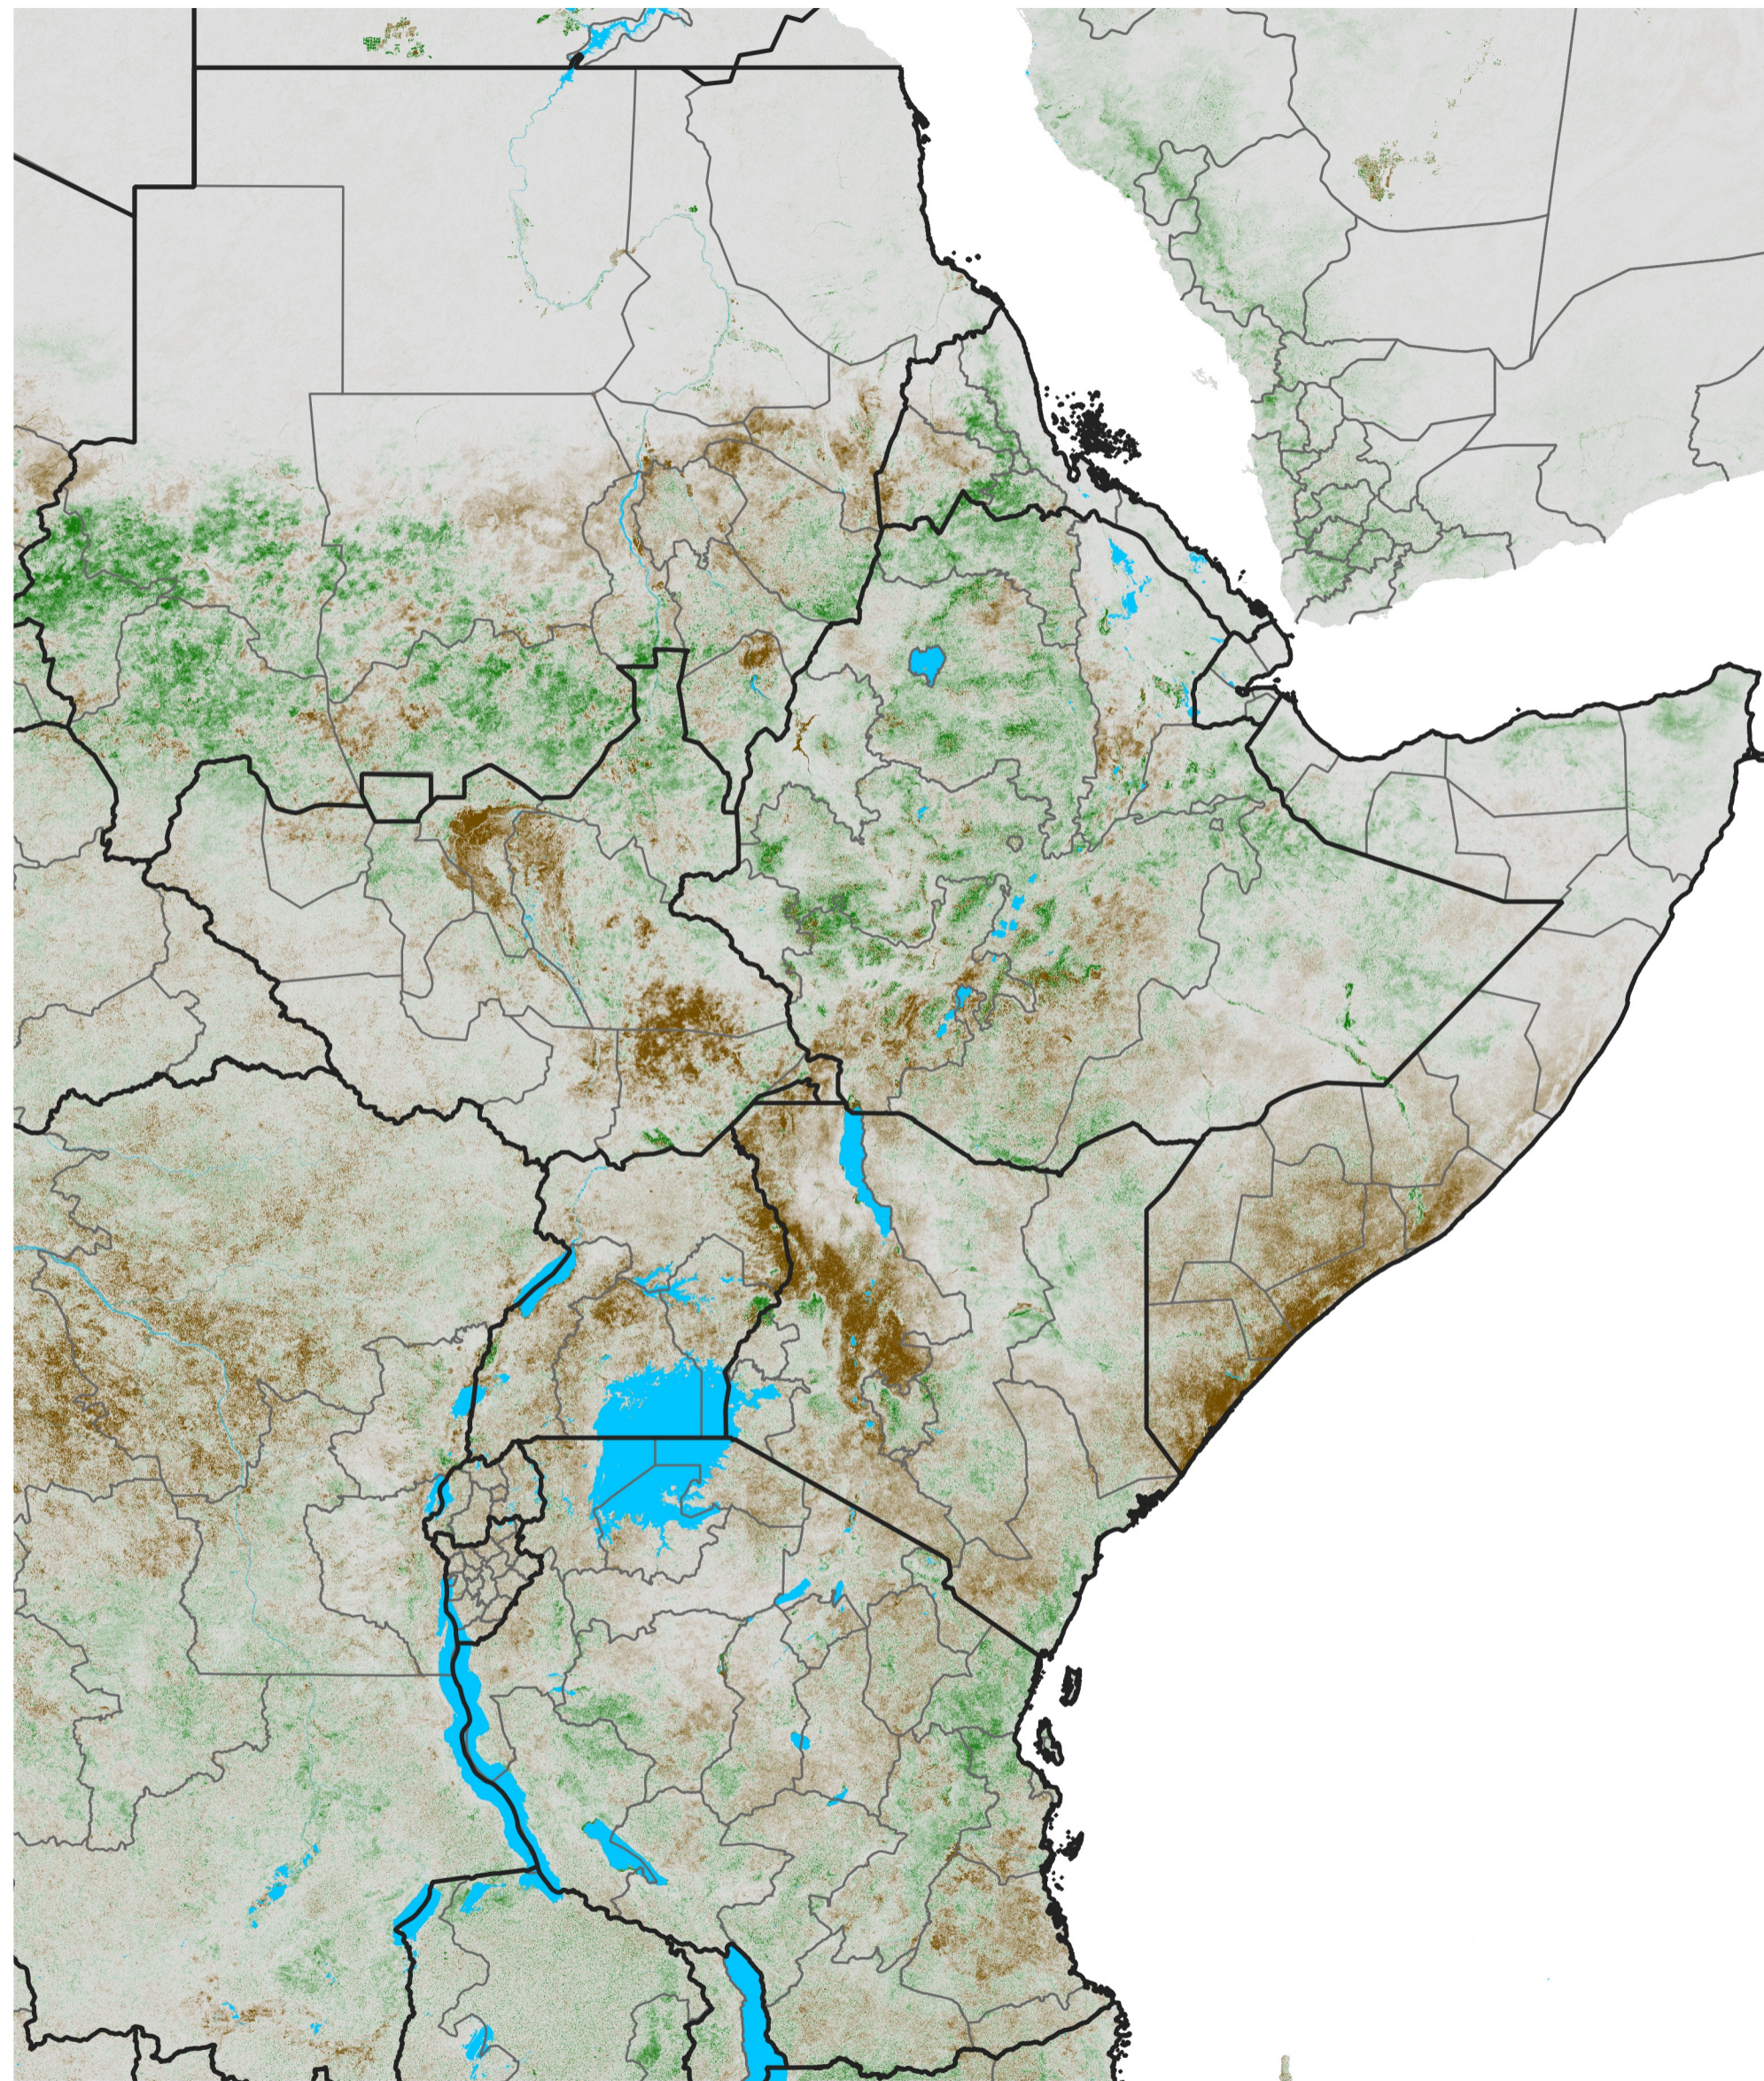

East Africa NDVI Anomaly

2023 minus Mean (2012 - 2021)

Period 44 / Aug 01 - 10, 2023

NDVI Anomaly

< -0.3 -0.2 -0.1 -0.05 0.05 0.1 0.2 >0.3

Negative

No Difference

Positive