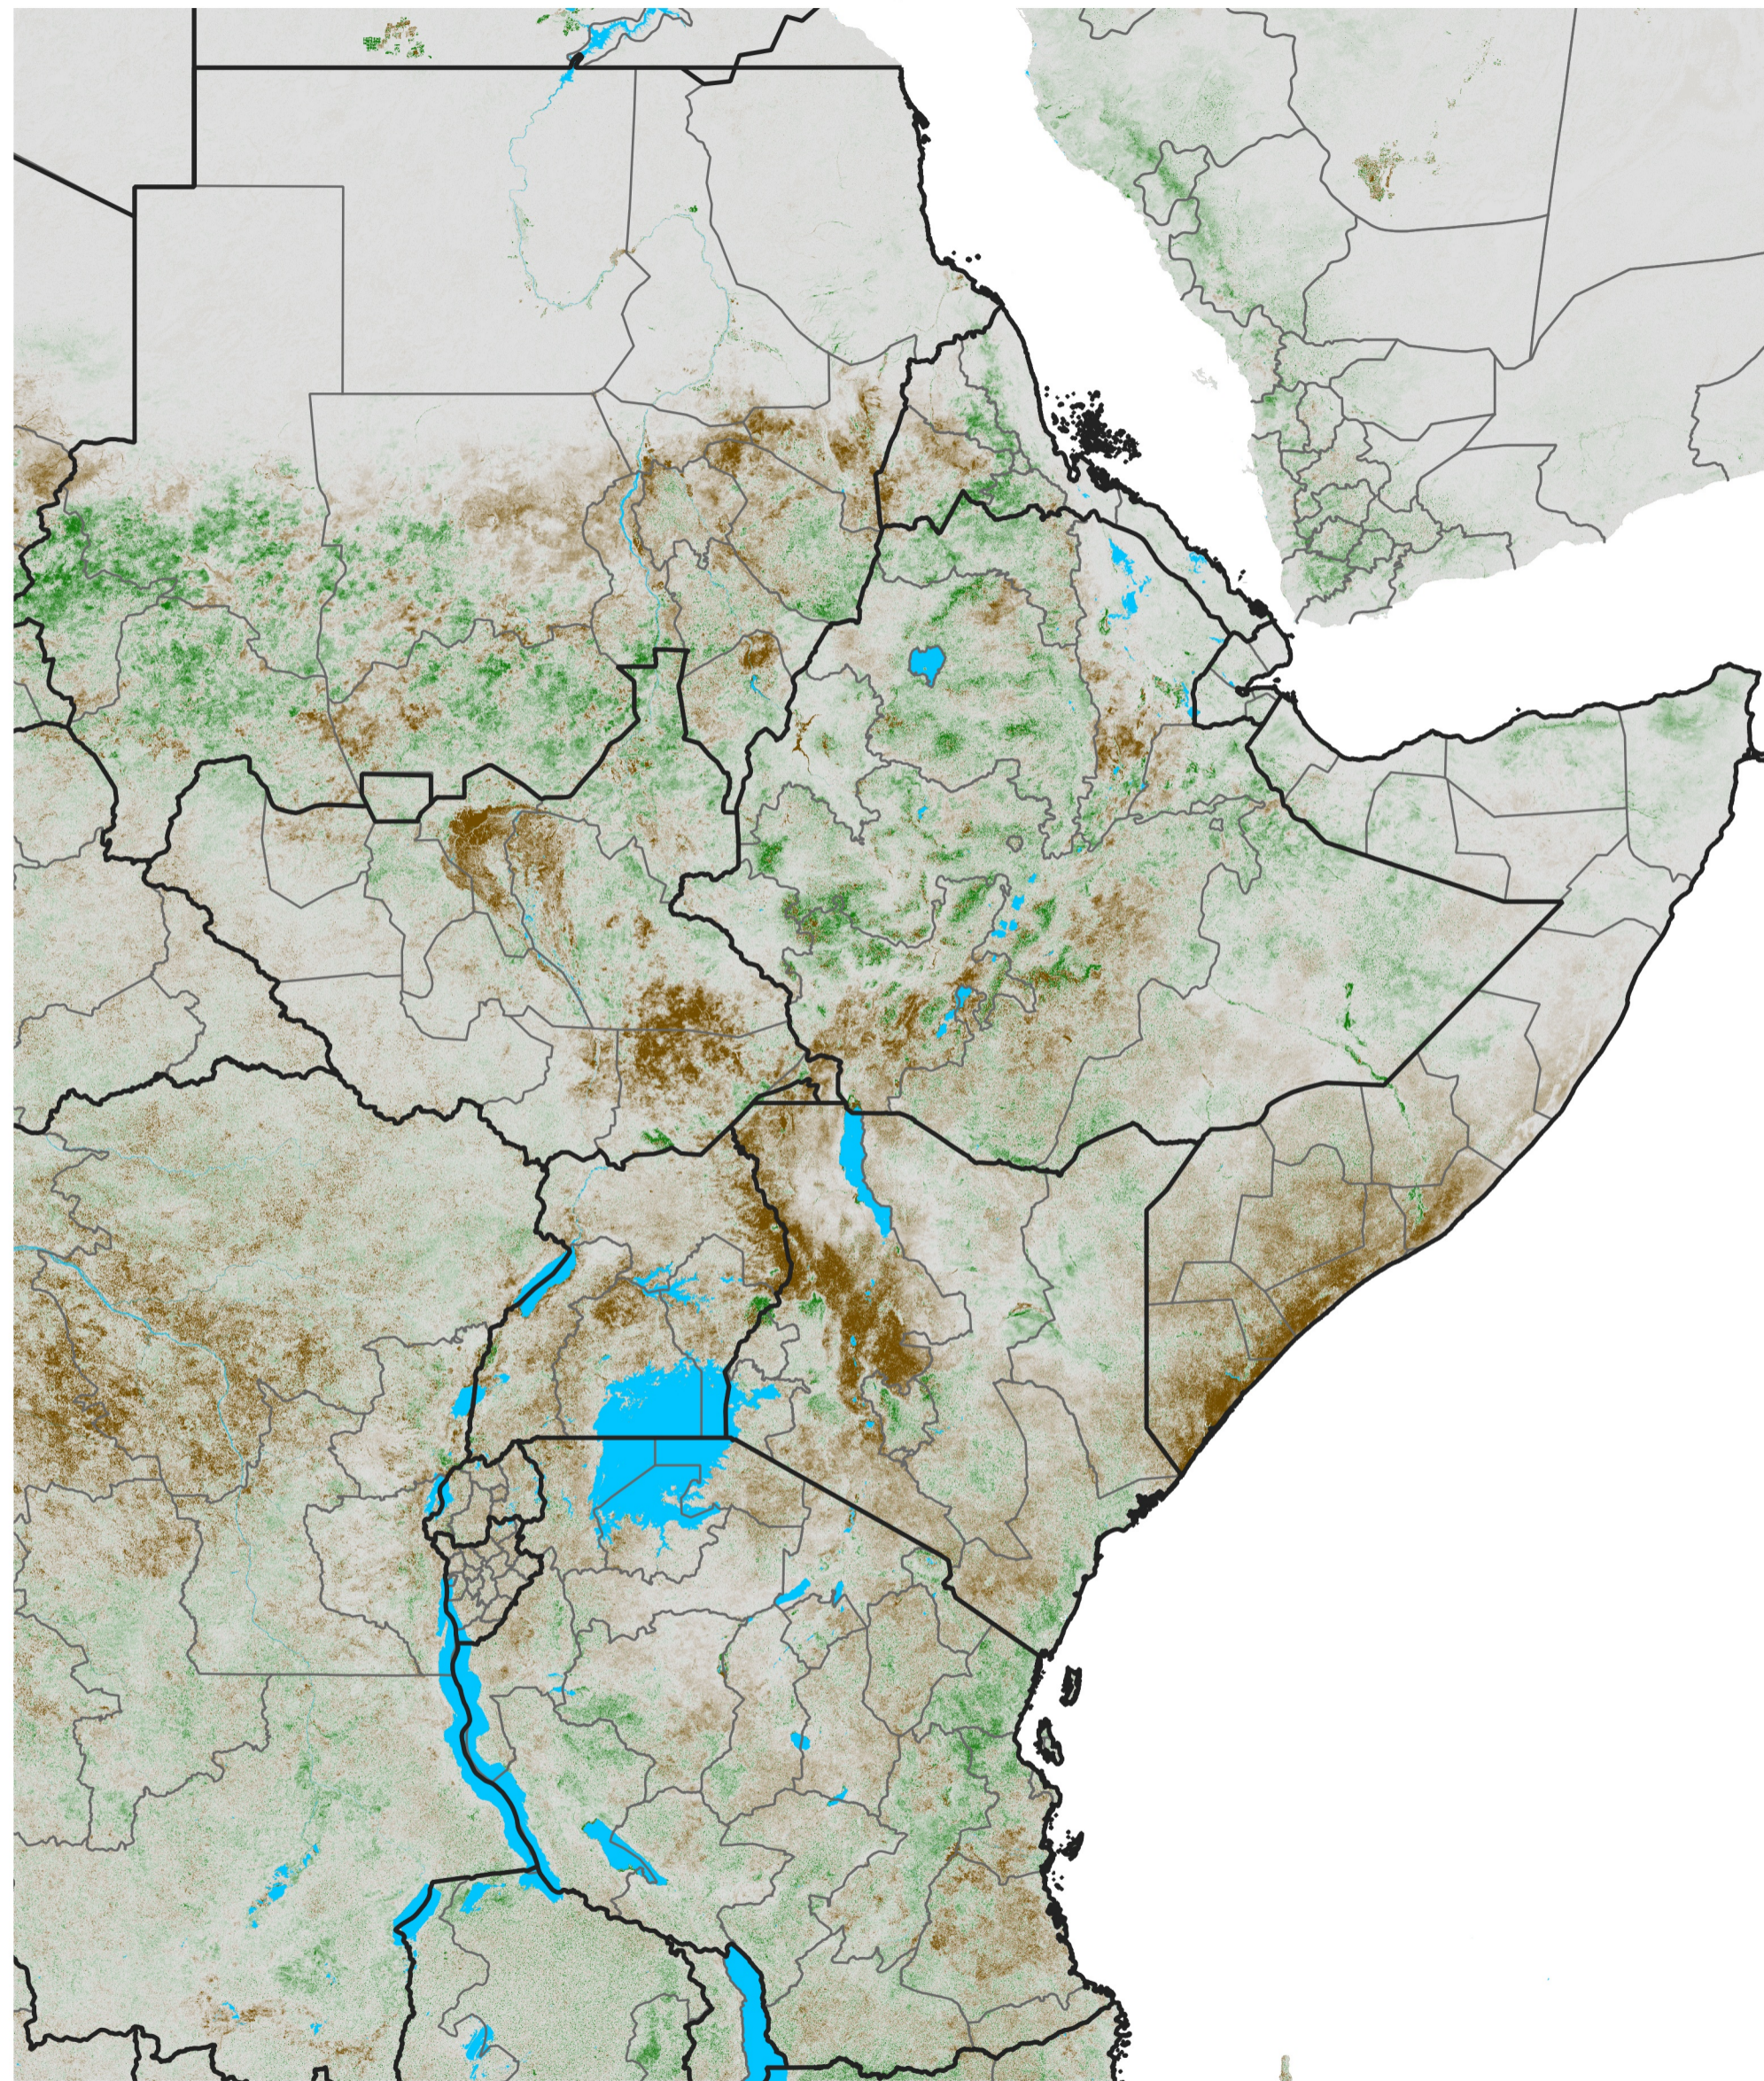

East Africa NDVI Anomaly

2023 minus Mean (2012 - 2021)

Period 45 / Aug 06 - 15, 2023

NDVI Anomaly

< -0.3 -0.2 -0.1 -0.05 0.05 0.1 0.2 >0.3

Negative

No Difference

Positive