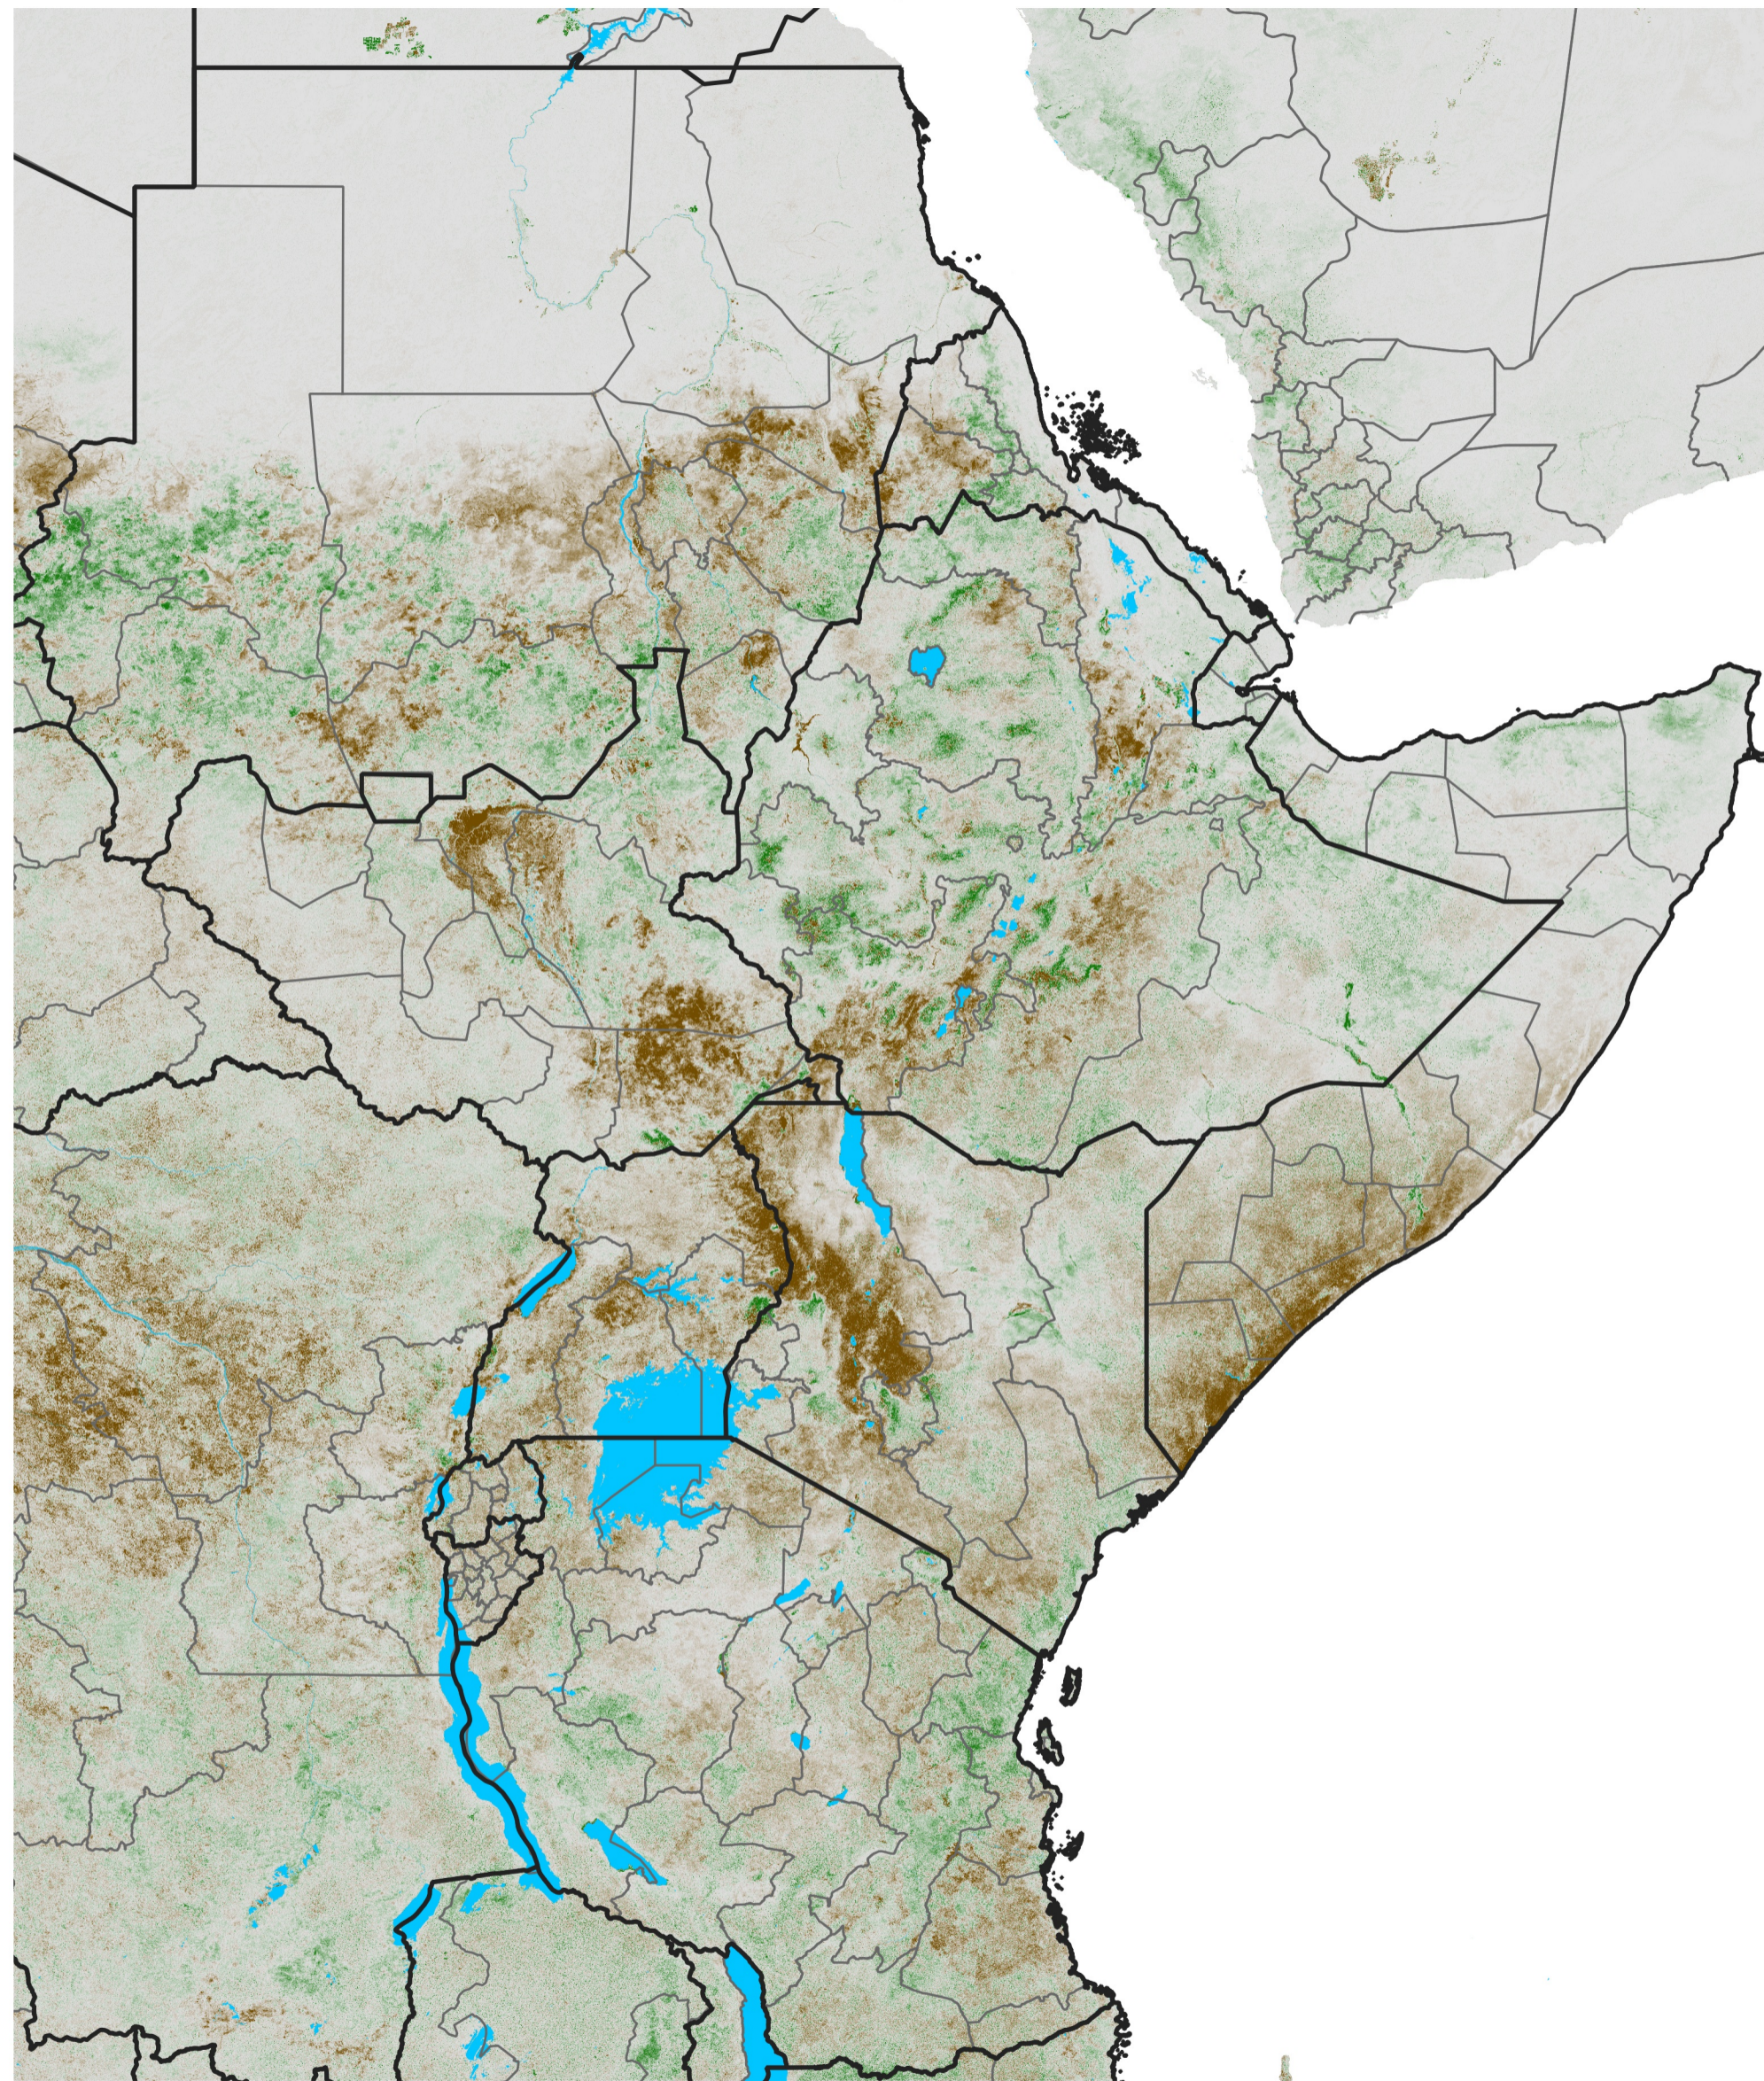

East Africa NDVI Anomaly

2023 minus Mean (2012 - 2021)

Period 46 / Aug 11 - 20, 2023

NDVI Anomaly

< -0.3 -0.2 -0.1 -0.05 0.05 0.1 0.2 > 0.3

Negative

No Difference

Positive