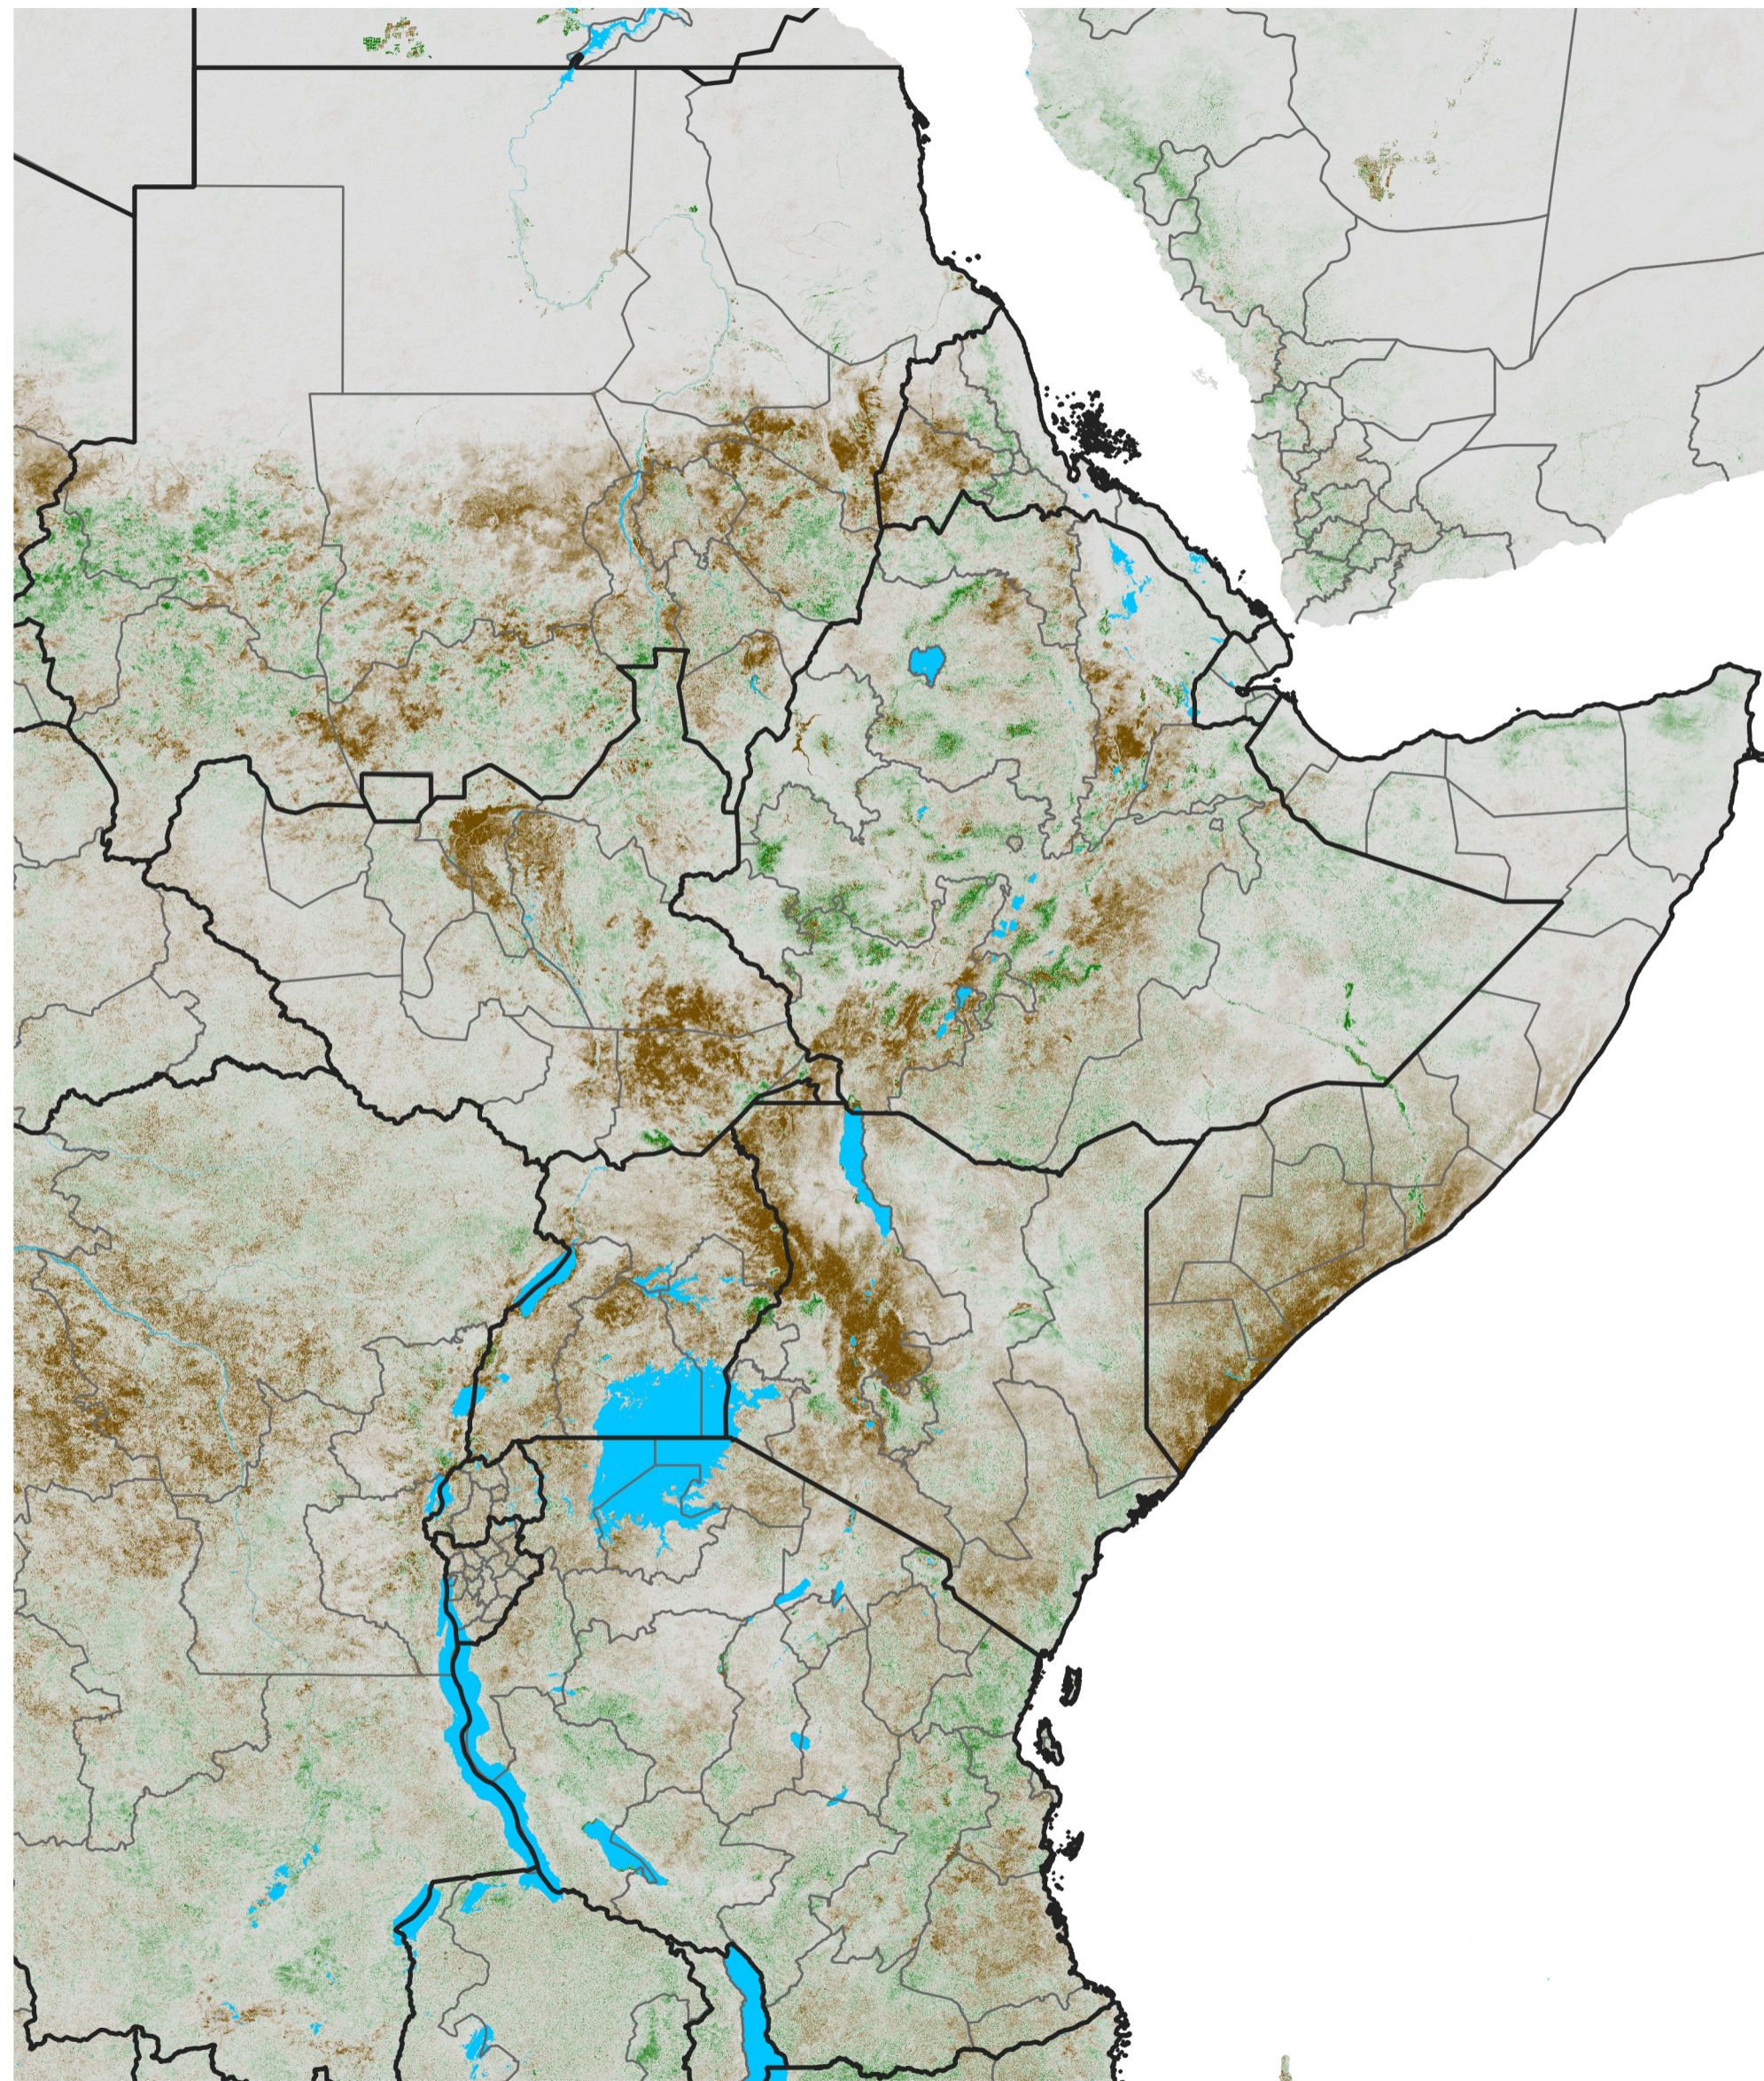

East Africa NDVI Anomaly

2023 minus Mean (2012 - 2021)

Period 47 / Aug 16 - 25, 2023

NDVI Anomaly

< -0.3 -0.2 -0.1 -0.05 0.05 0.1 0.2 >0.3

Negative

No Difference

Positive