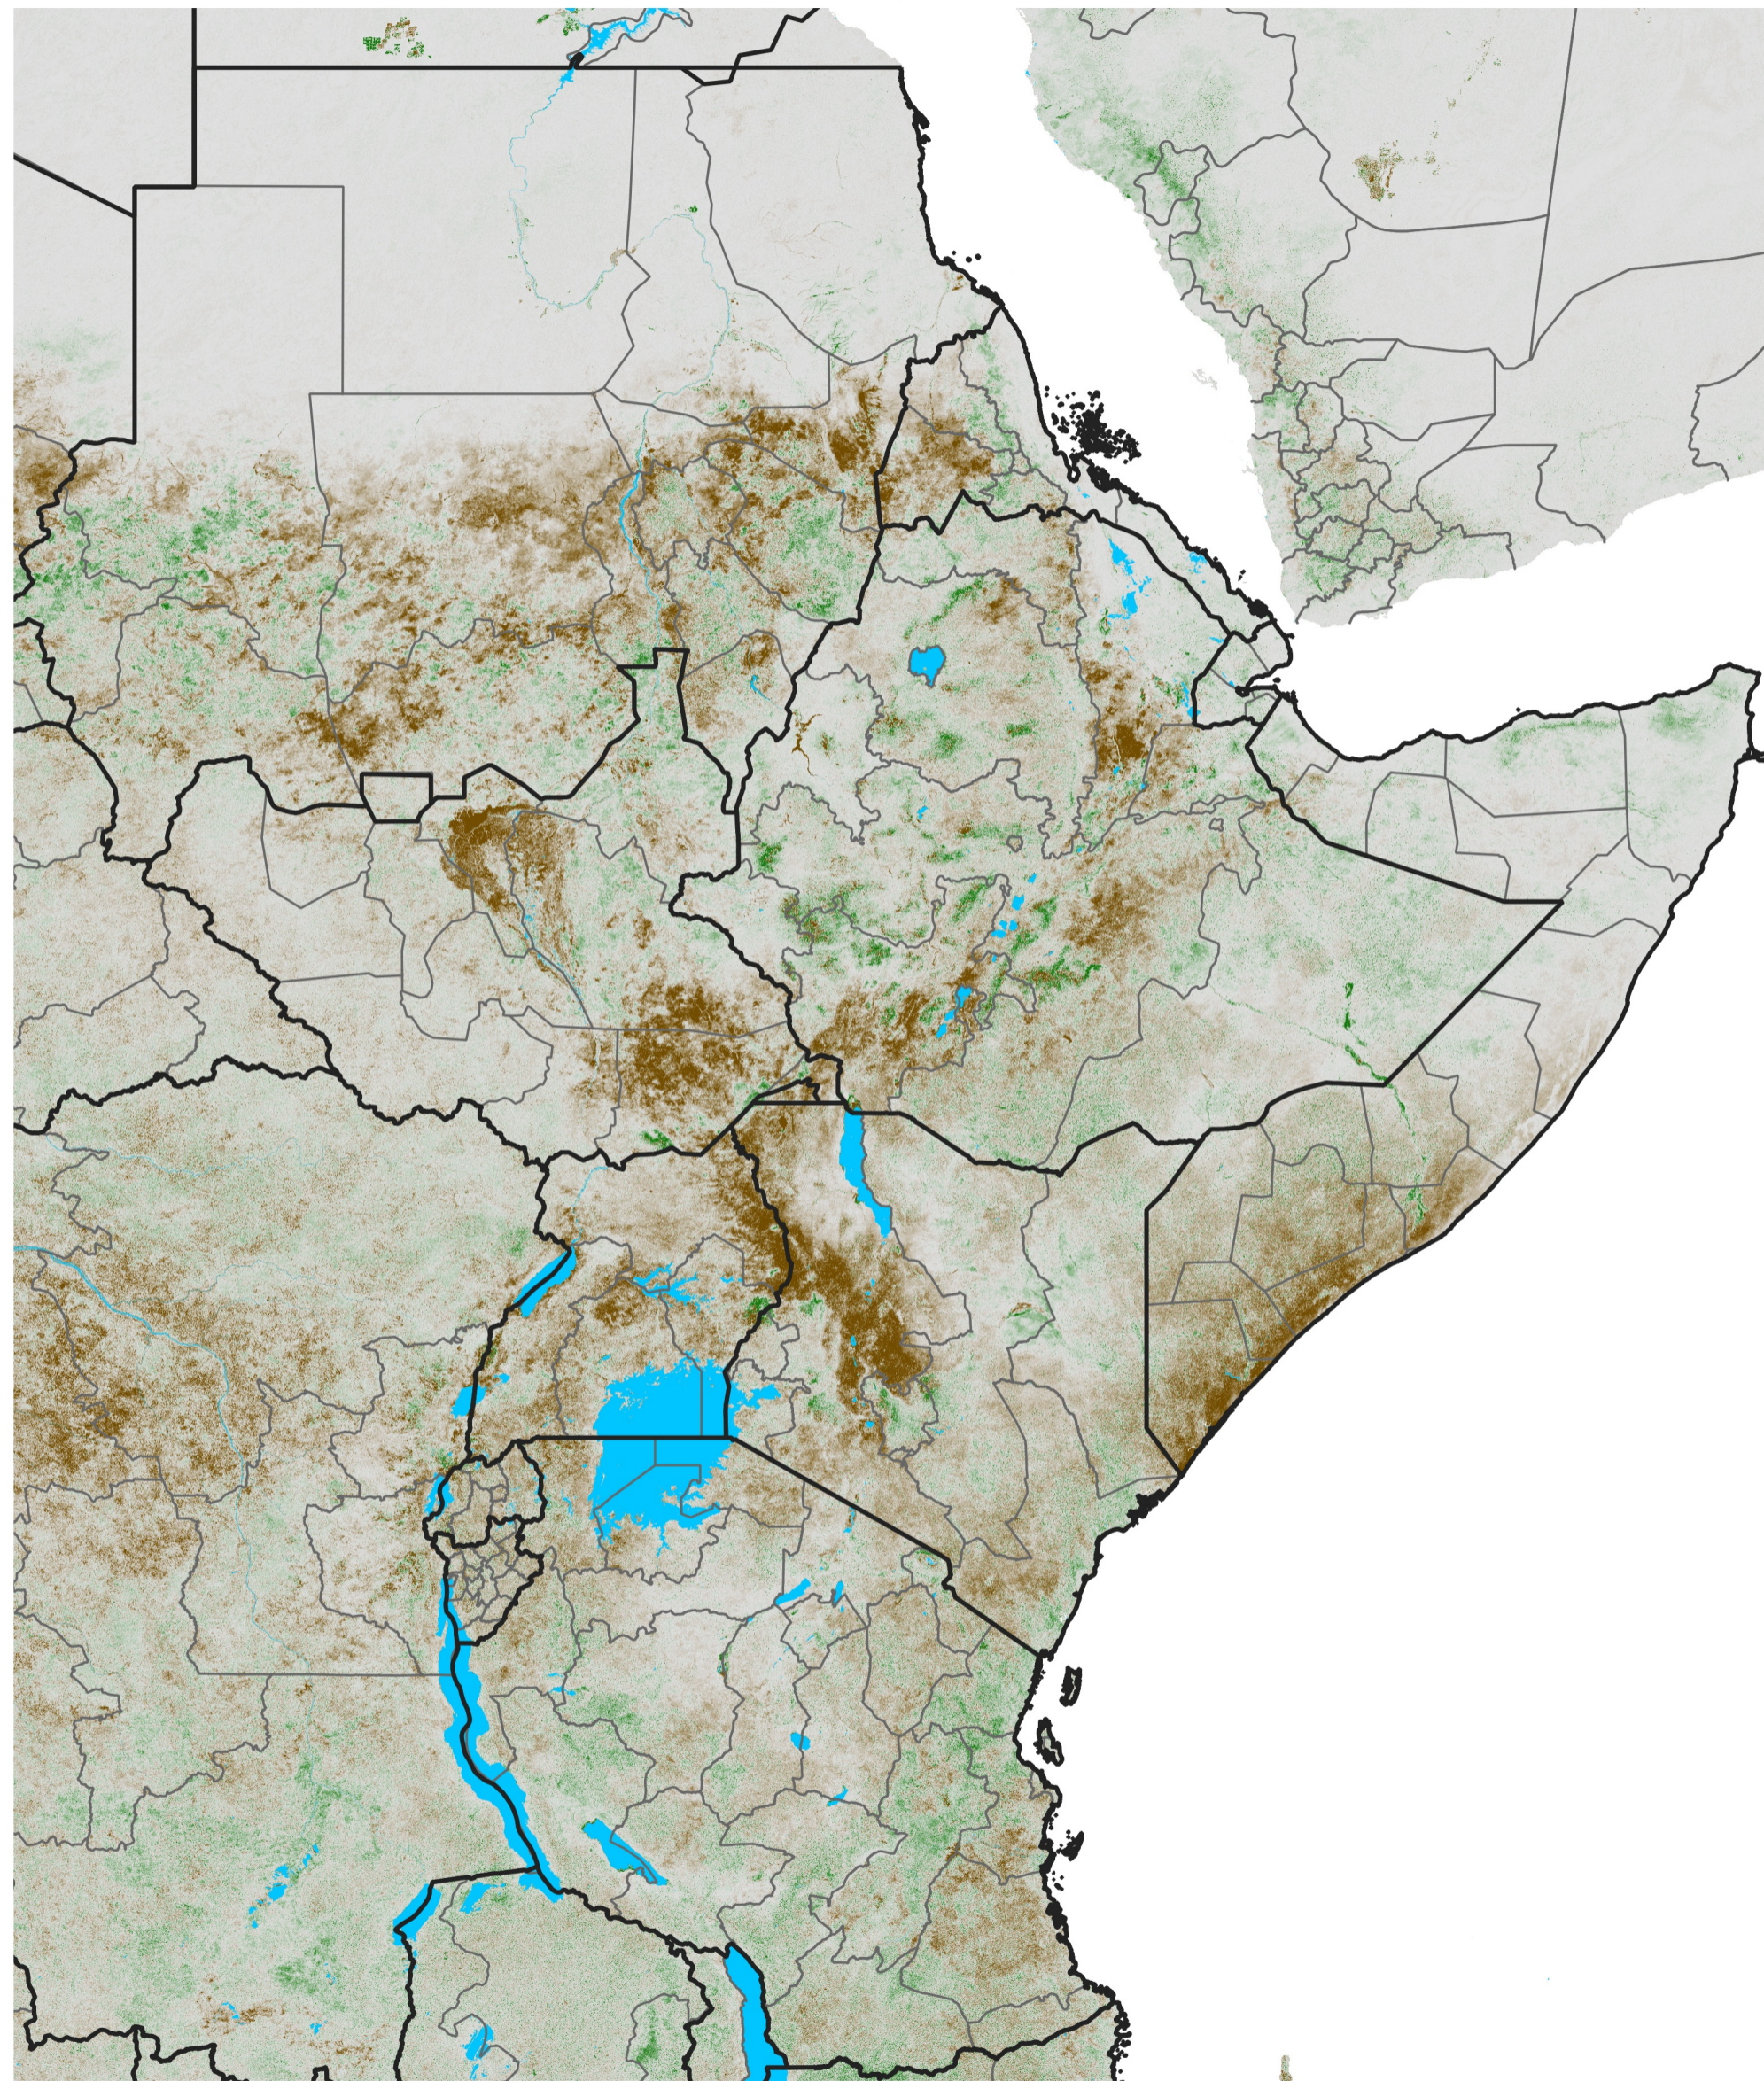

East Africa NDVI Anomaly

2023 minus Mean (2012 - 2021)

Period 48 / Aug 21 - 31, 2023

NDVI Anomaly

< -0.3 -0.2 -0.1 -0.05 0.05 0.1 0.2 >0.3

Negative

No Difference

Positive