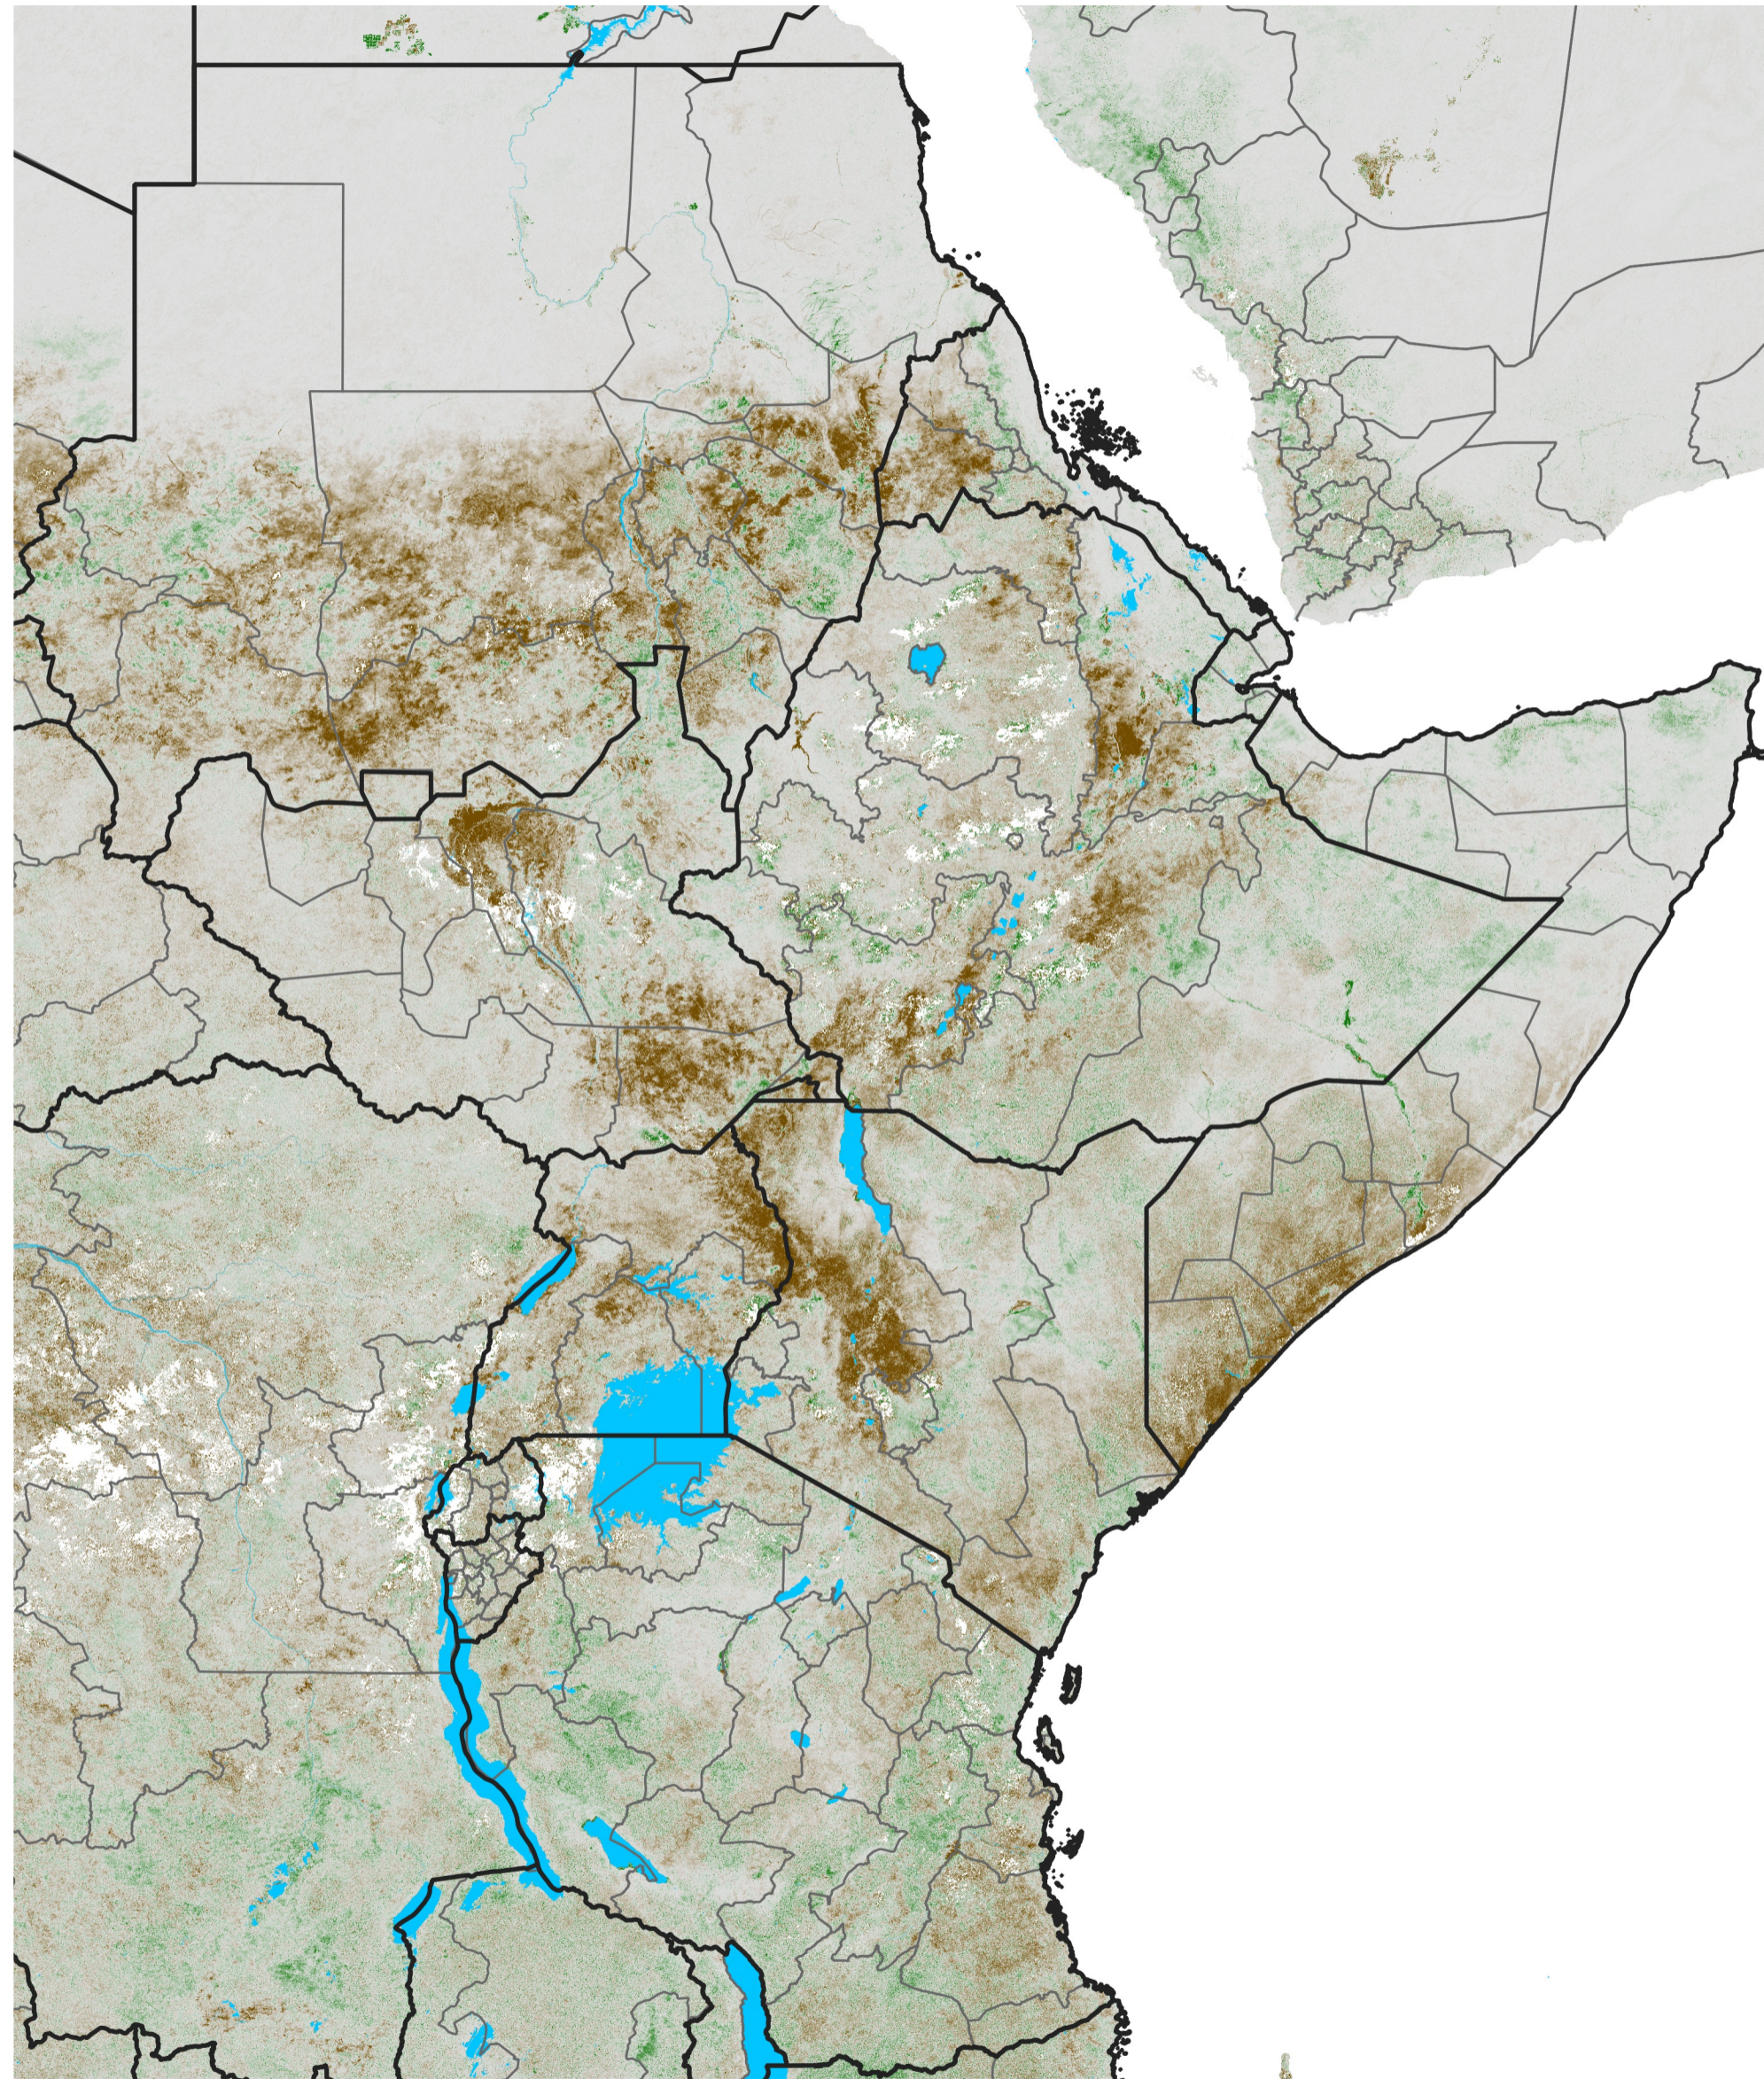

East Africa NDVI Anomaly

2023 minus Mean (2012 - 2021)

Period 50 / Sep 01 - 10, 2023

NDVI Anomaly

< -0.3 -0.2 -0.1 -0.05 0.05 0.1 0.2 >0.3

Negative

No Difference

Positive