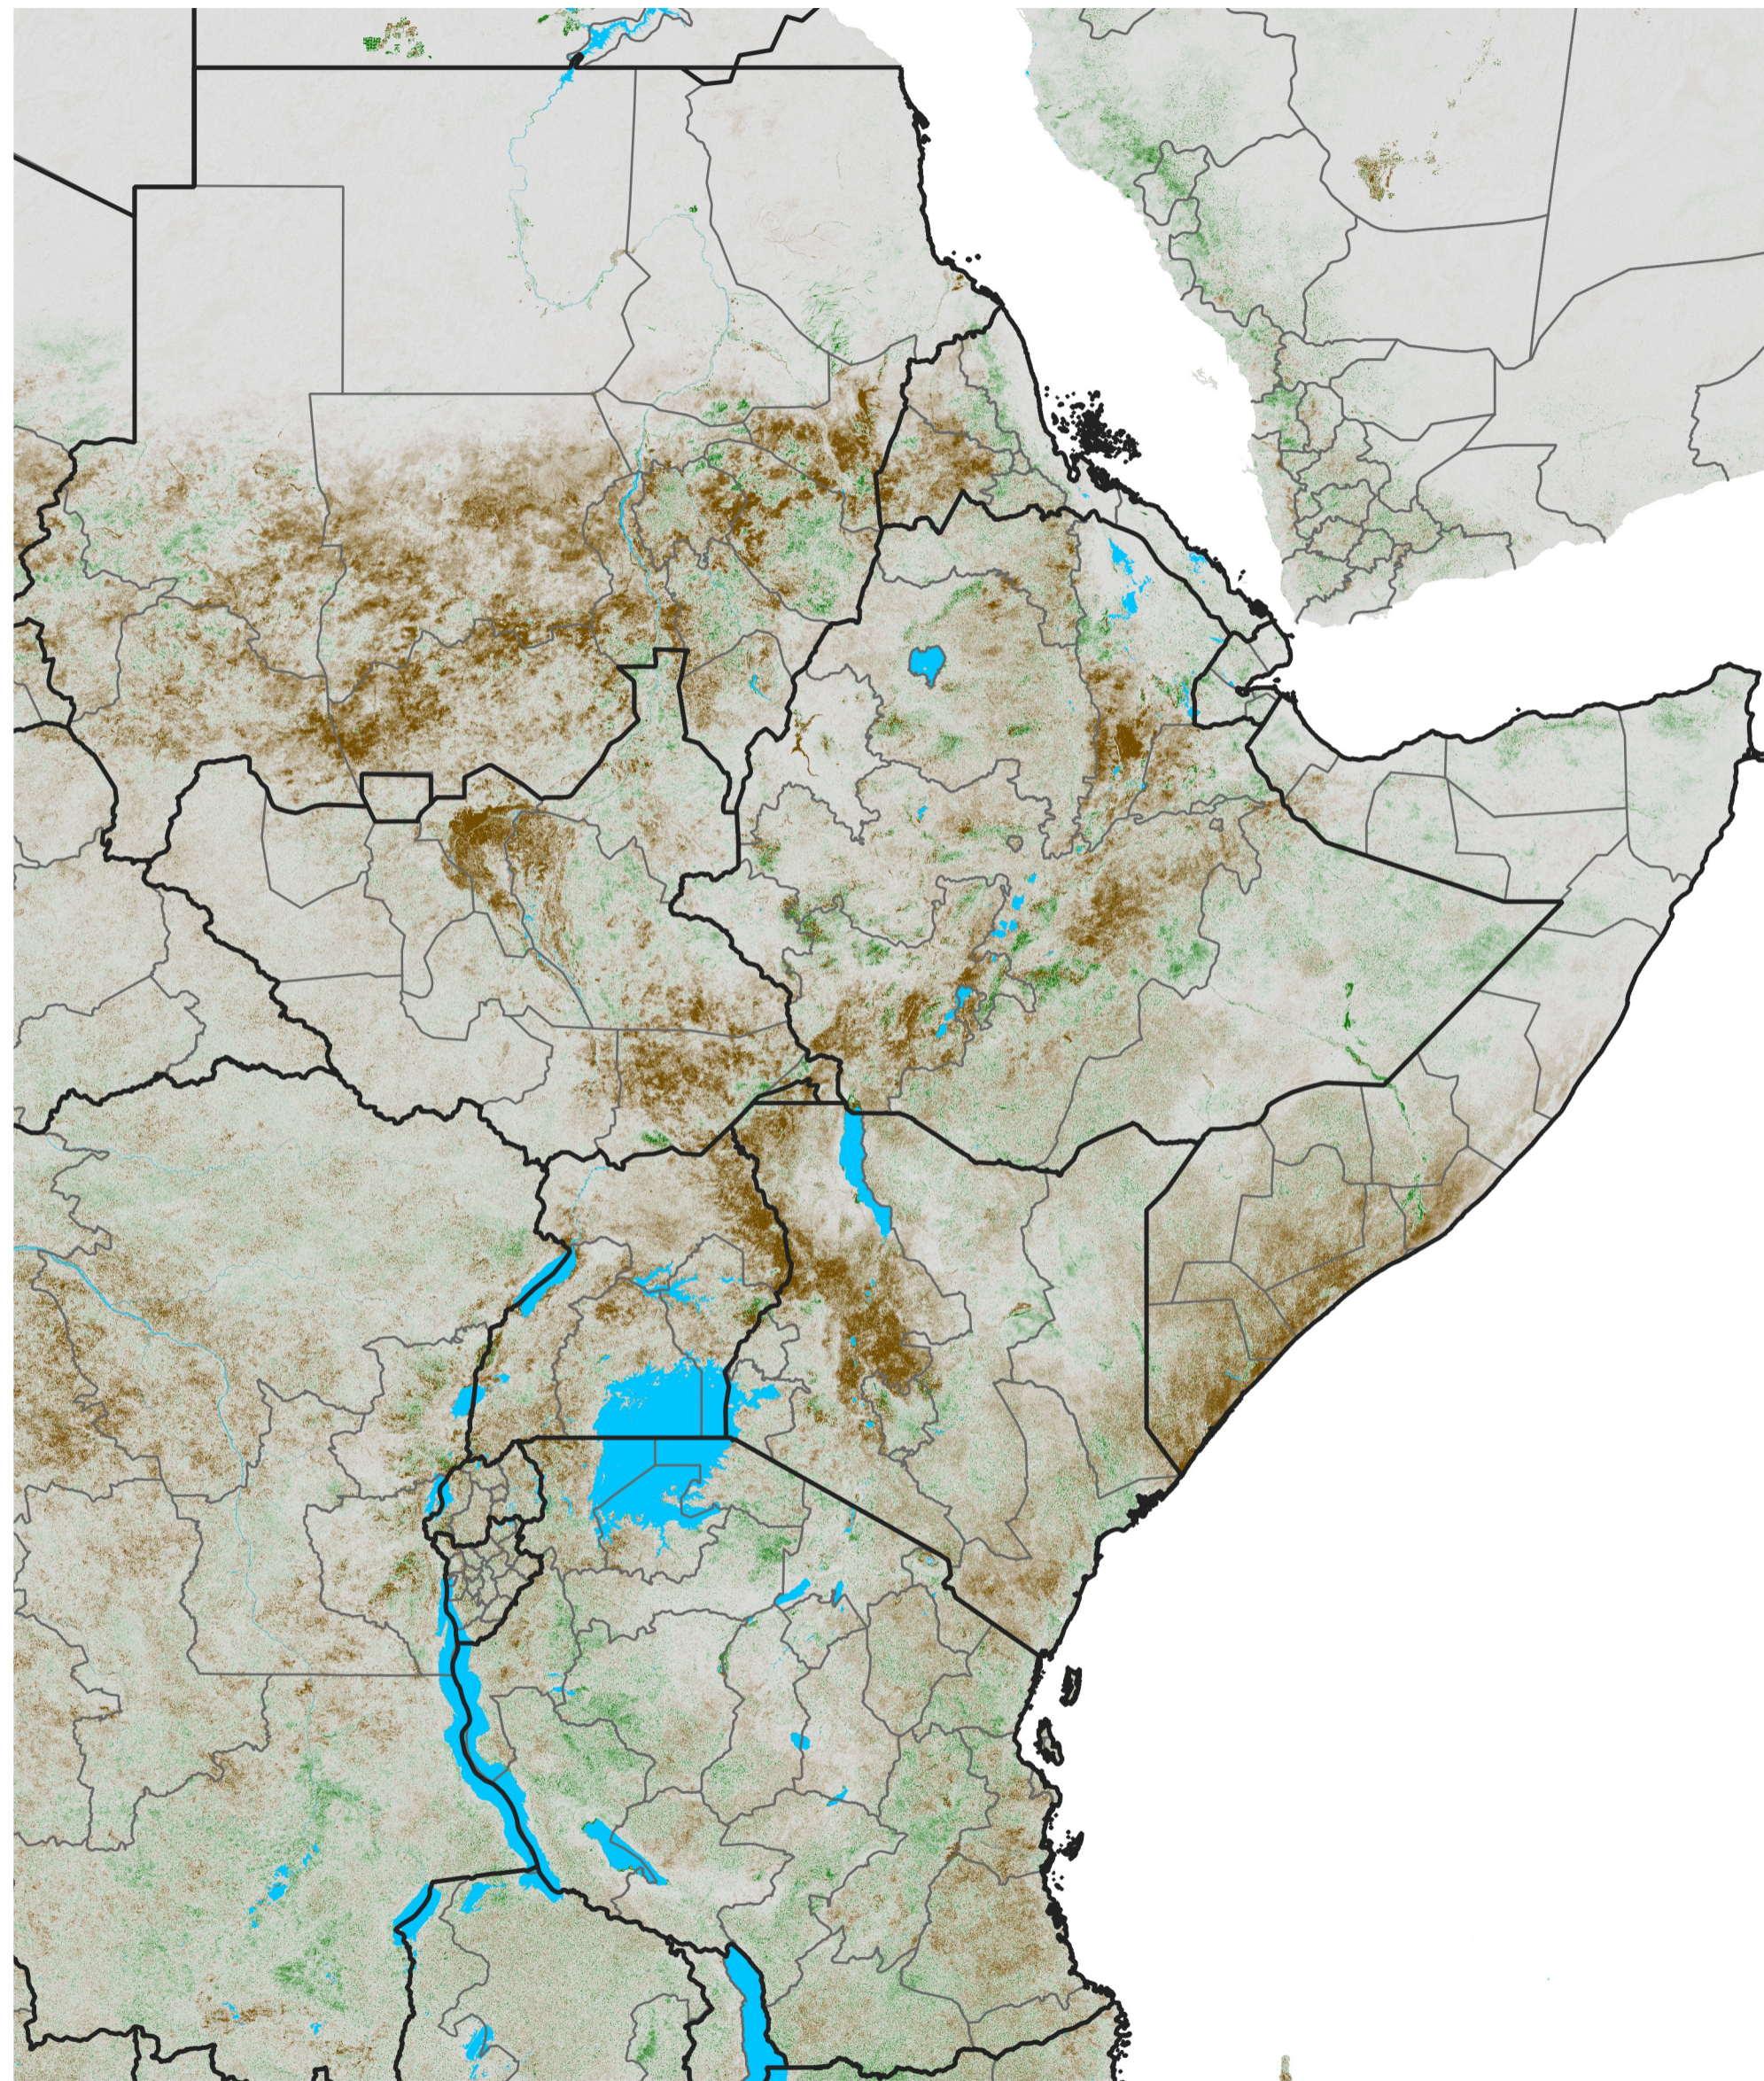

East Africa NDVI Anomaly

2023 minus Mean (2012 - 2021)

Period 51 / Sep 06 - 15, 2023

NDVI Anomaly

< -0.3 -0.2 -0.1 -0.05 0.05 0.1 0.2 >0.3

Negative

No Difference

Positive