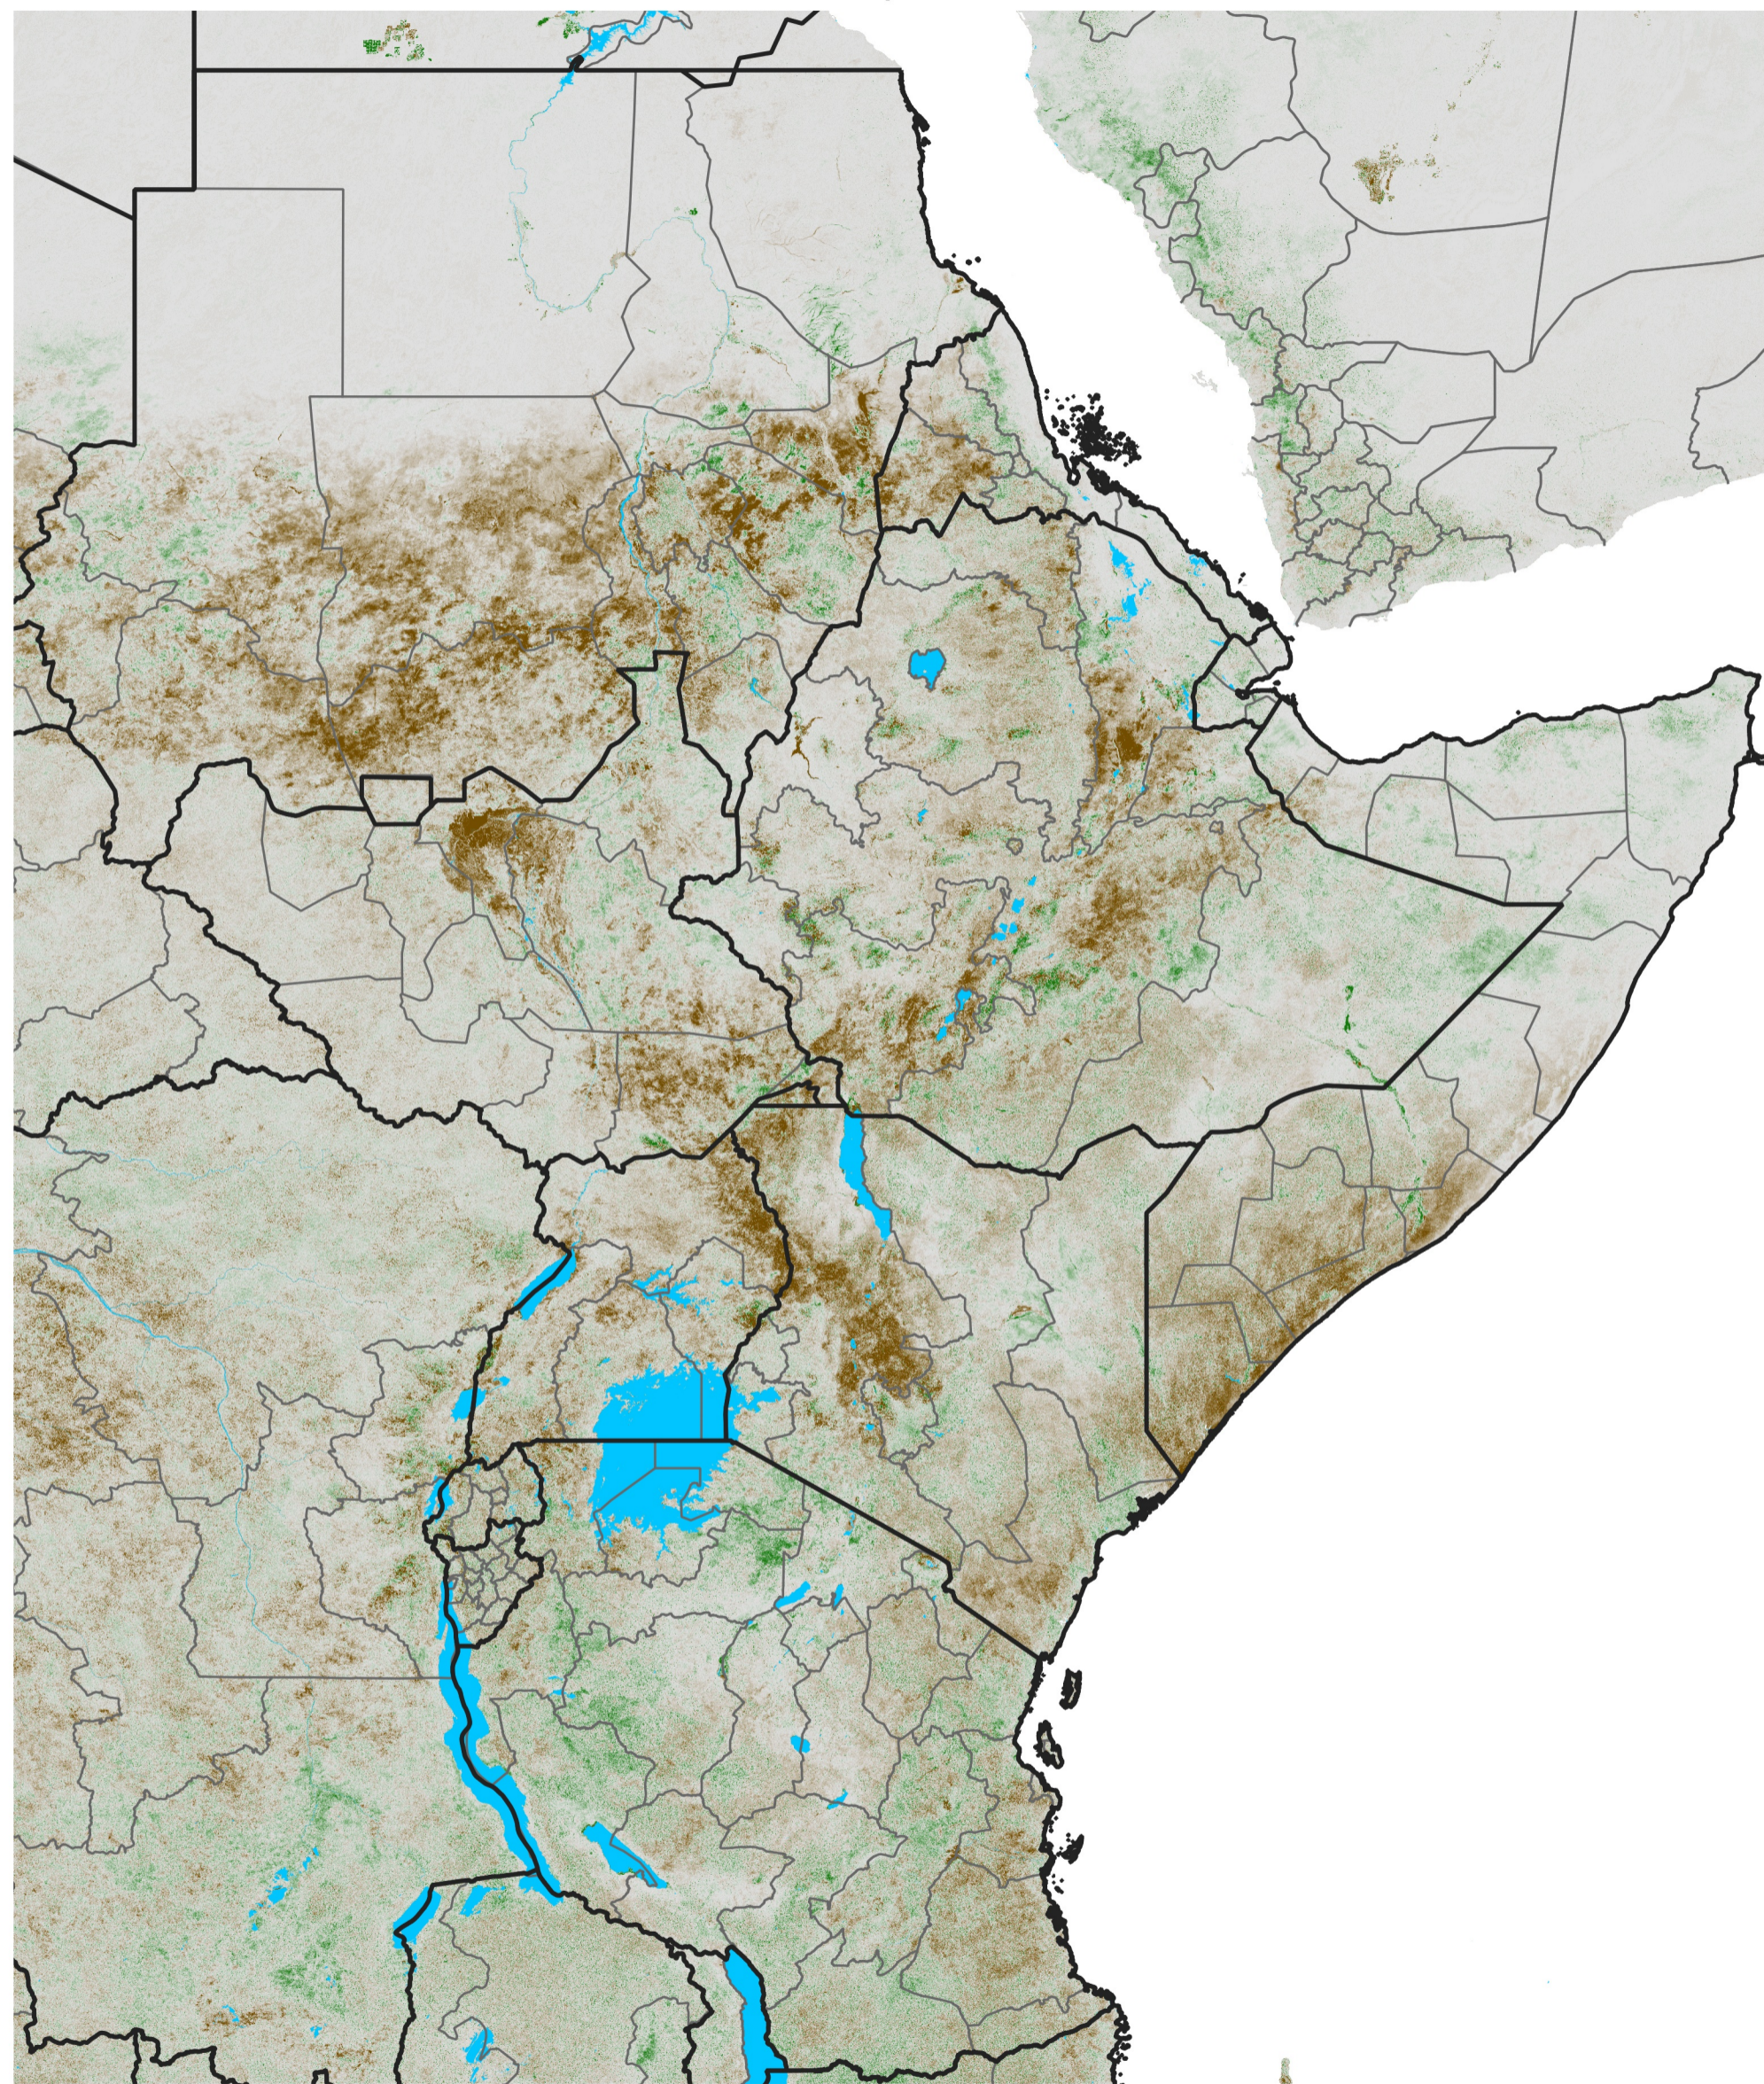

East Africa NDVI Anomaly

2023 minus Mean (2012 - 2021)

Period 52 / Sep 11 - 20, 2023

NDVI Anomaly

< -0.3 -0.2 -0.1 -0.05 0.05 0.1 0.2 >0.3

Negative

No Difference

Positive