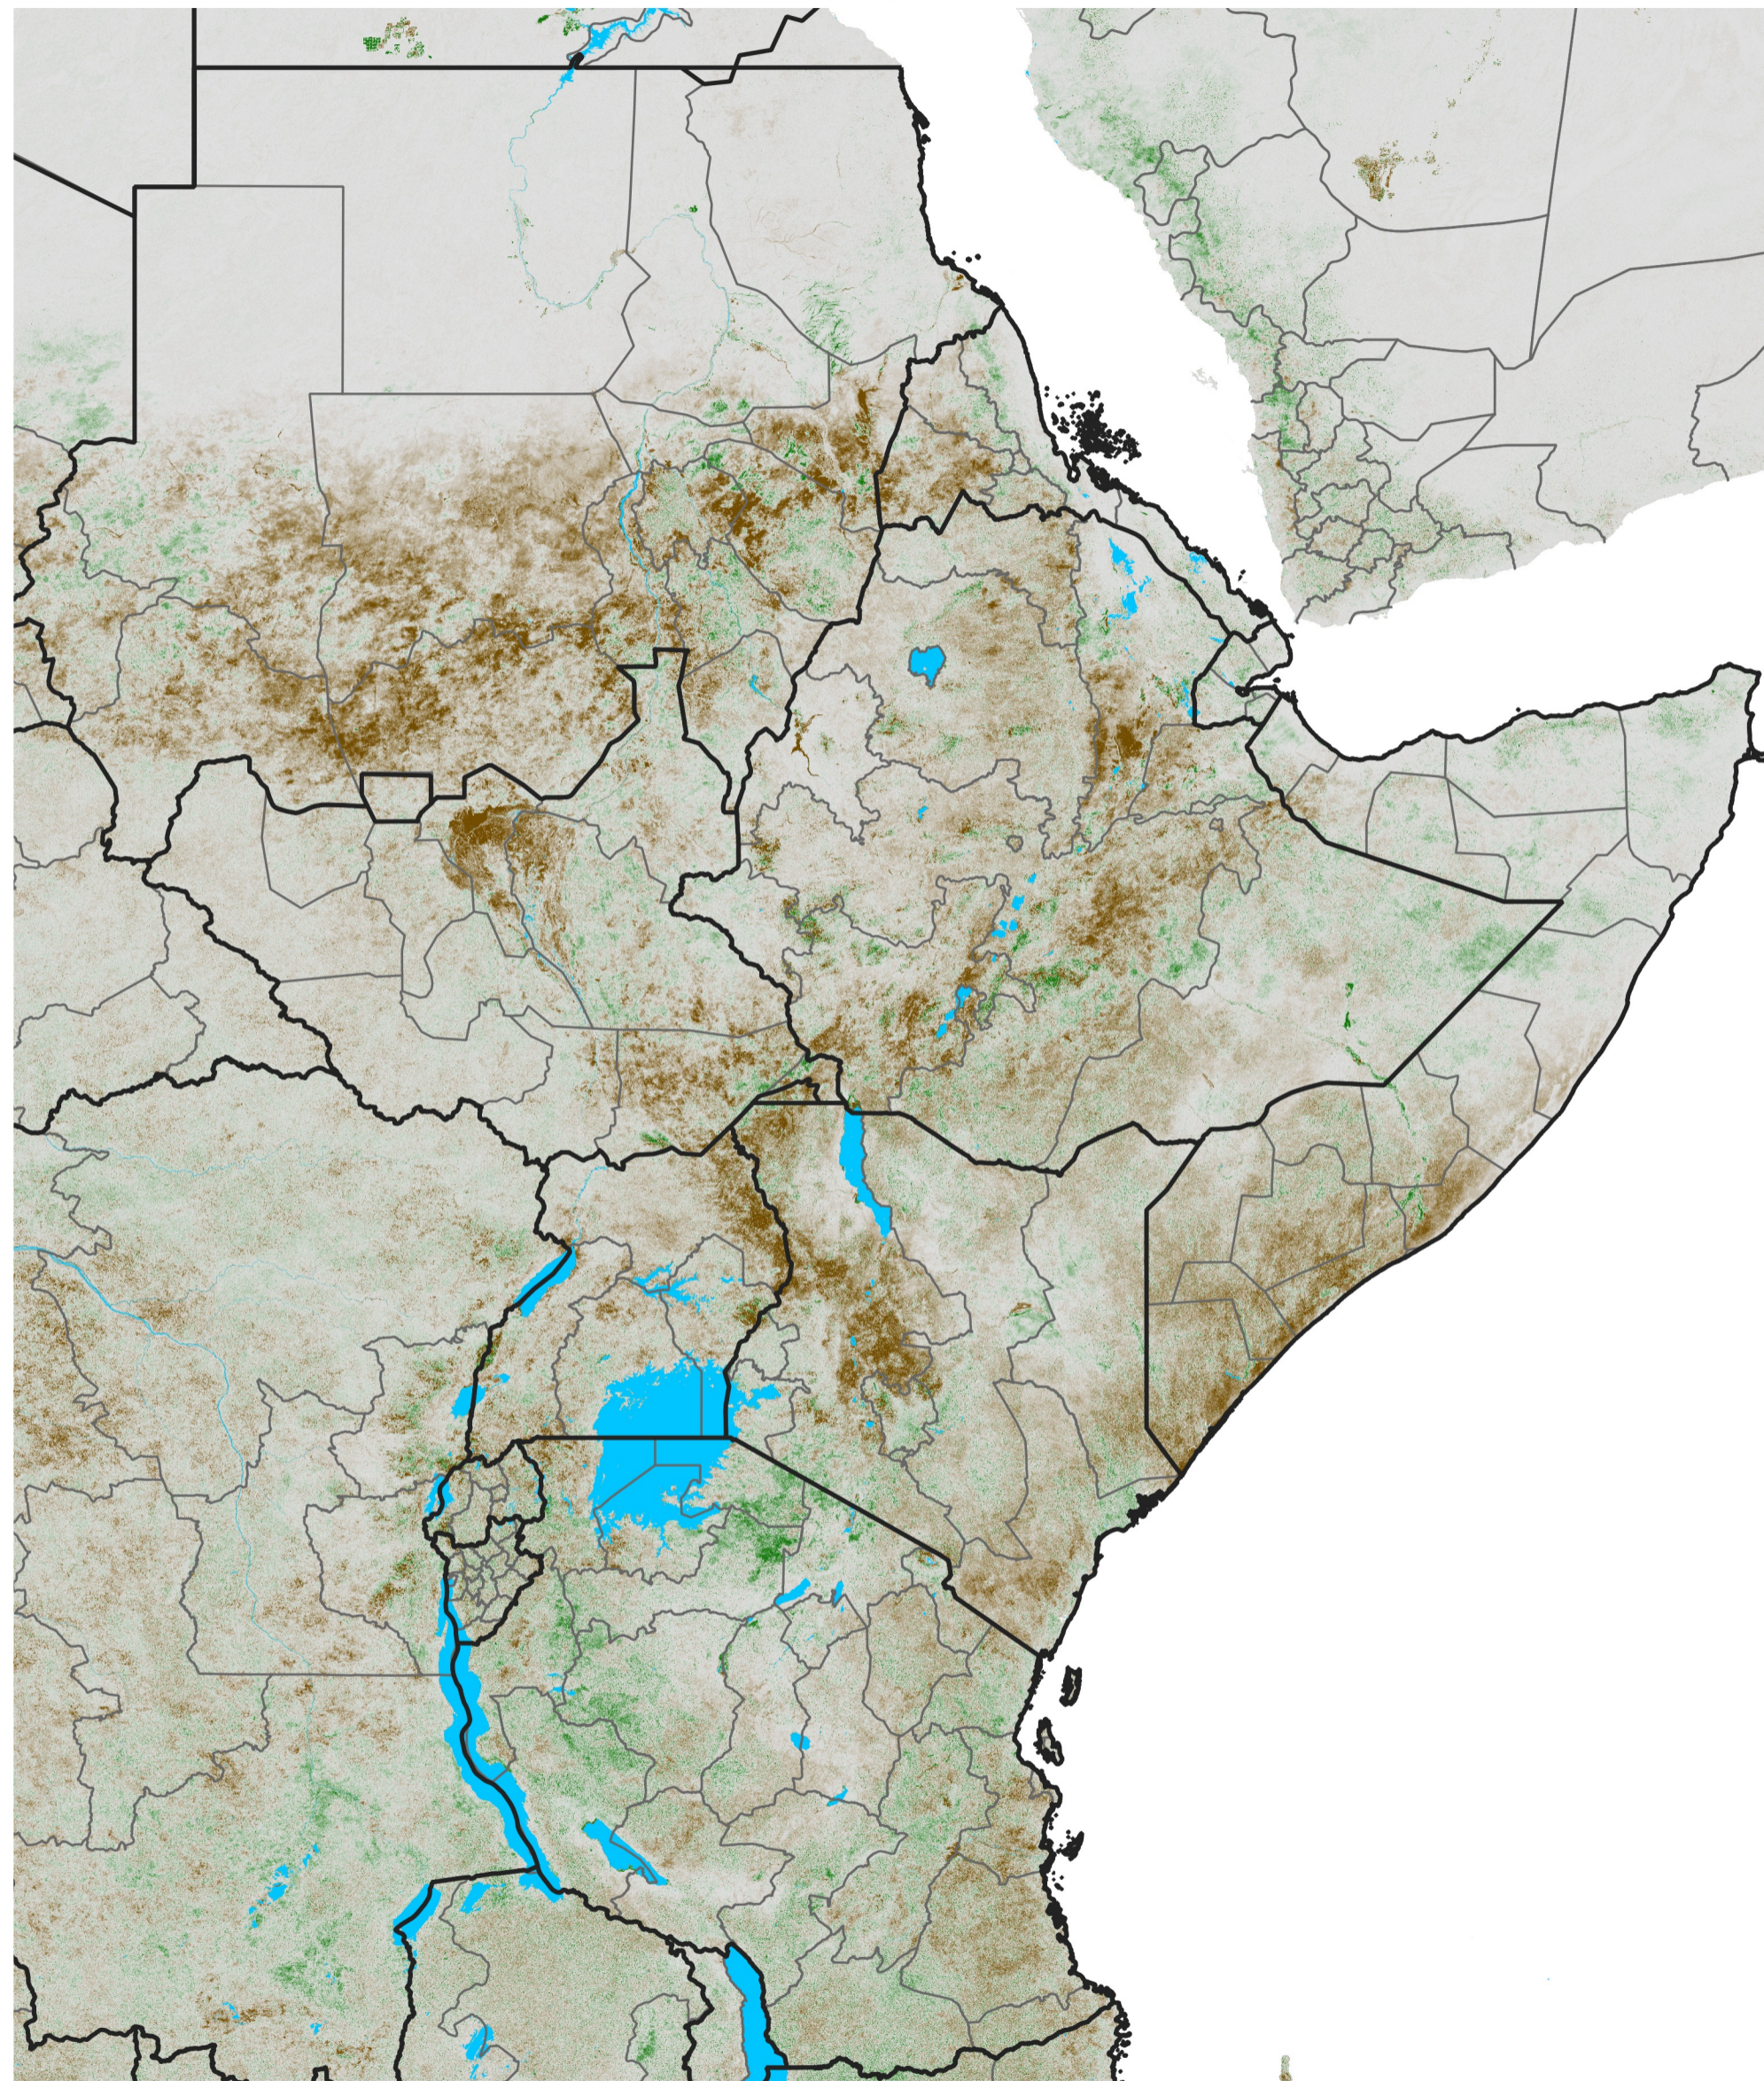

East Africa NDVI Anomaly

2023 minus Mean (2012 - 2021)

Period 53 / Sep 16 - 25, 2023

NDVI Anomaly

< -0.3 -0.2 -0.1 -0.05 0.05 0.1 0.2 >0.3

Negative

No Difference

Positive