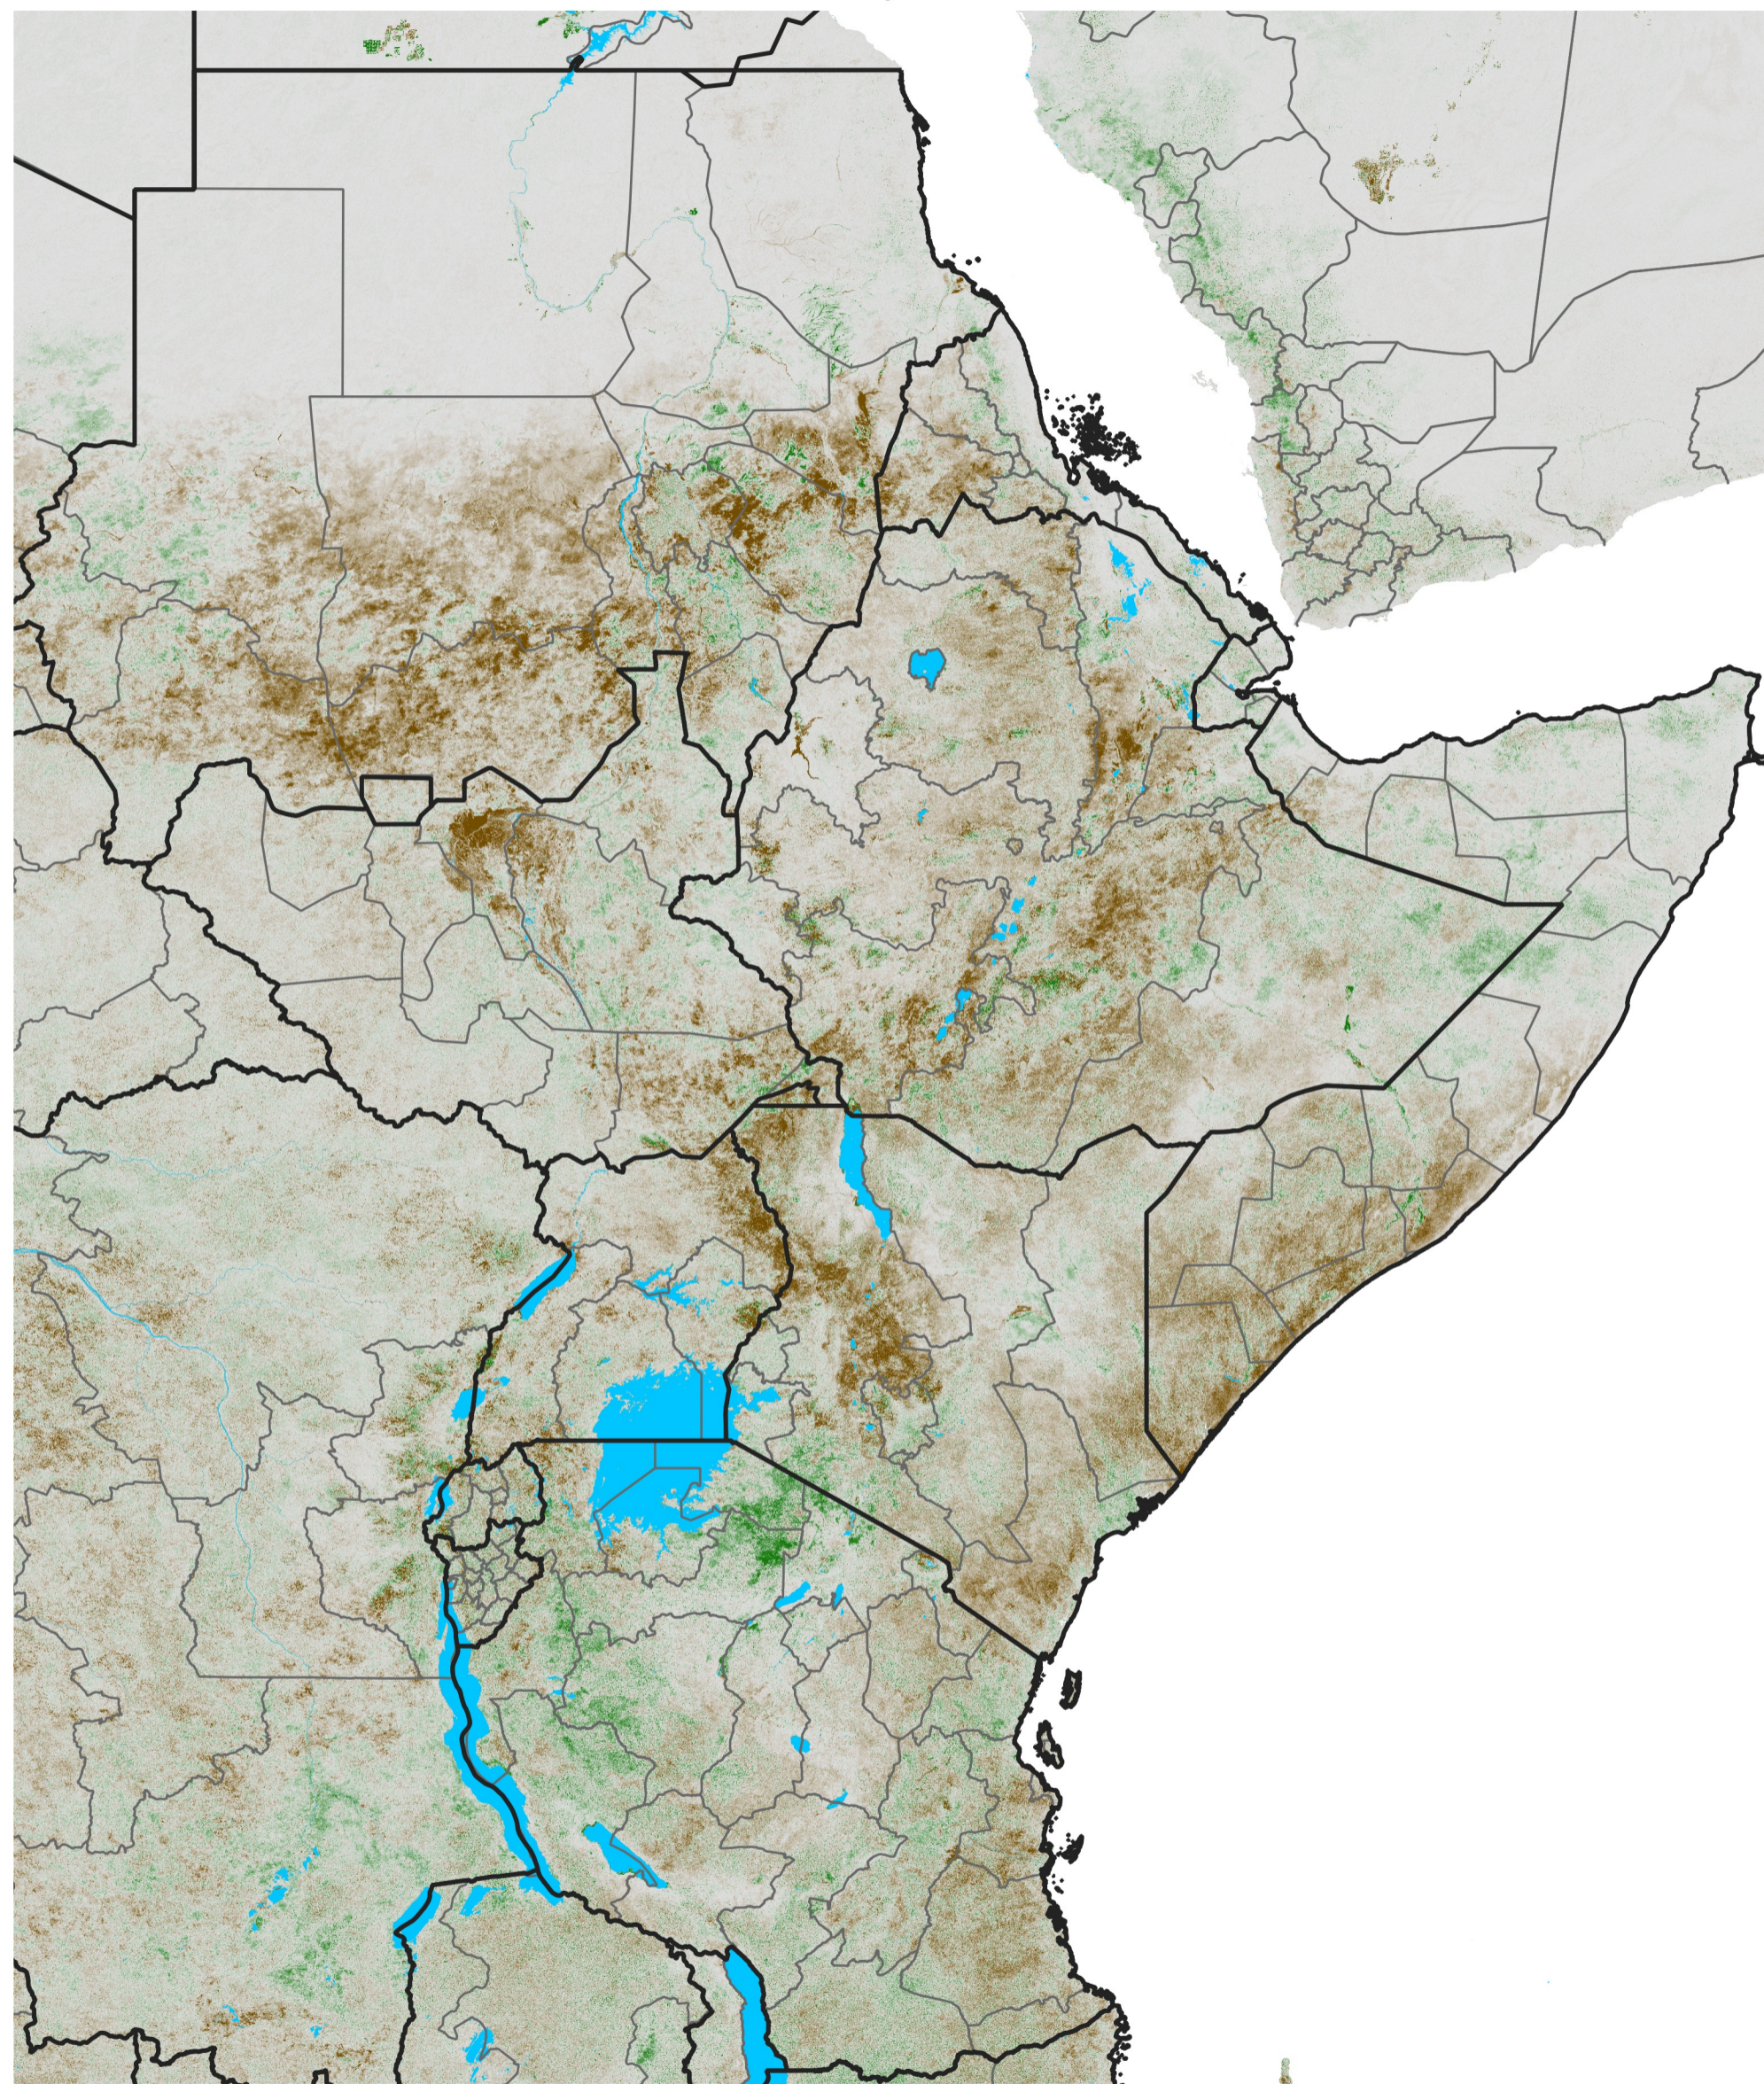

East Africa NDVI Anomaly

2023 minus Mean (2012 - 2021)

Period 54 / Sep 21 - 30, 2023

NDVI Anomaly

< -0.3 -0.2 -0.1 -0.05 0.05 0.1 0.2 >0.3

Negative

No Difference

Positive