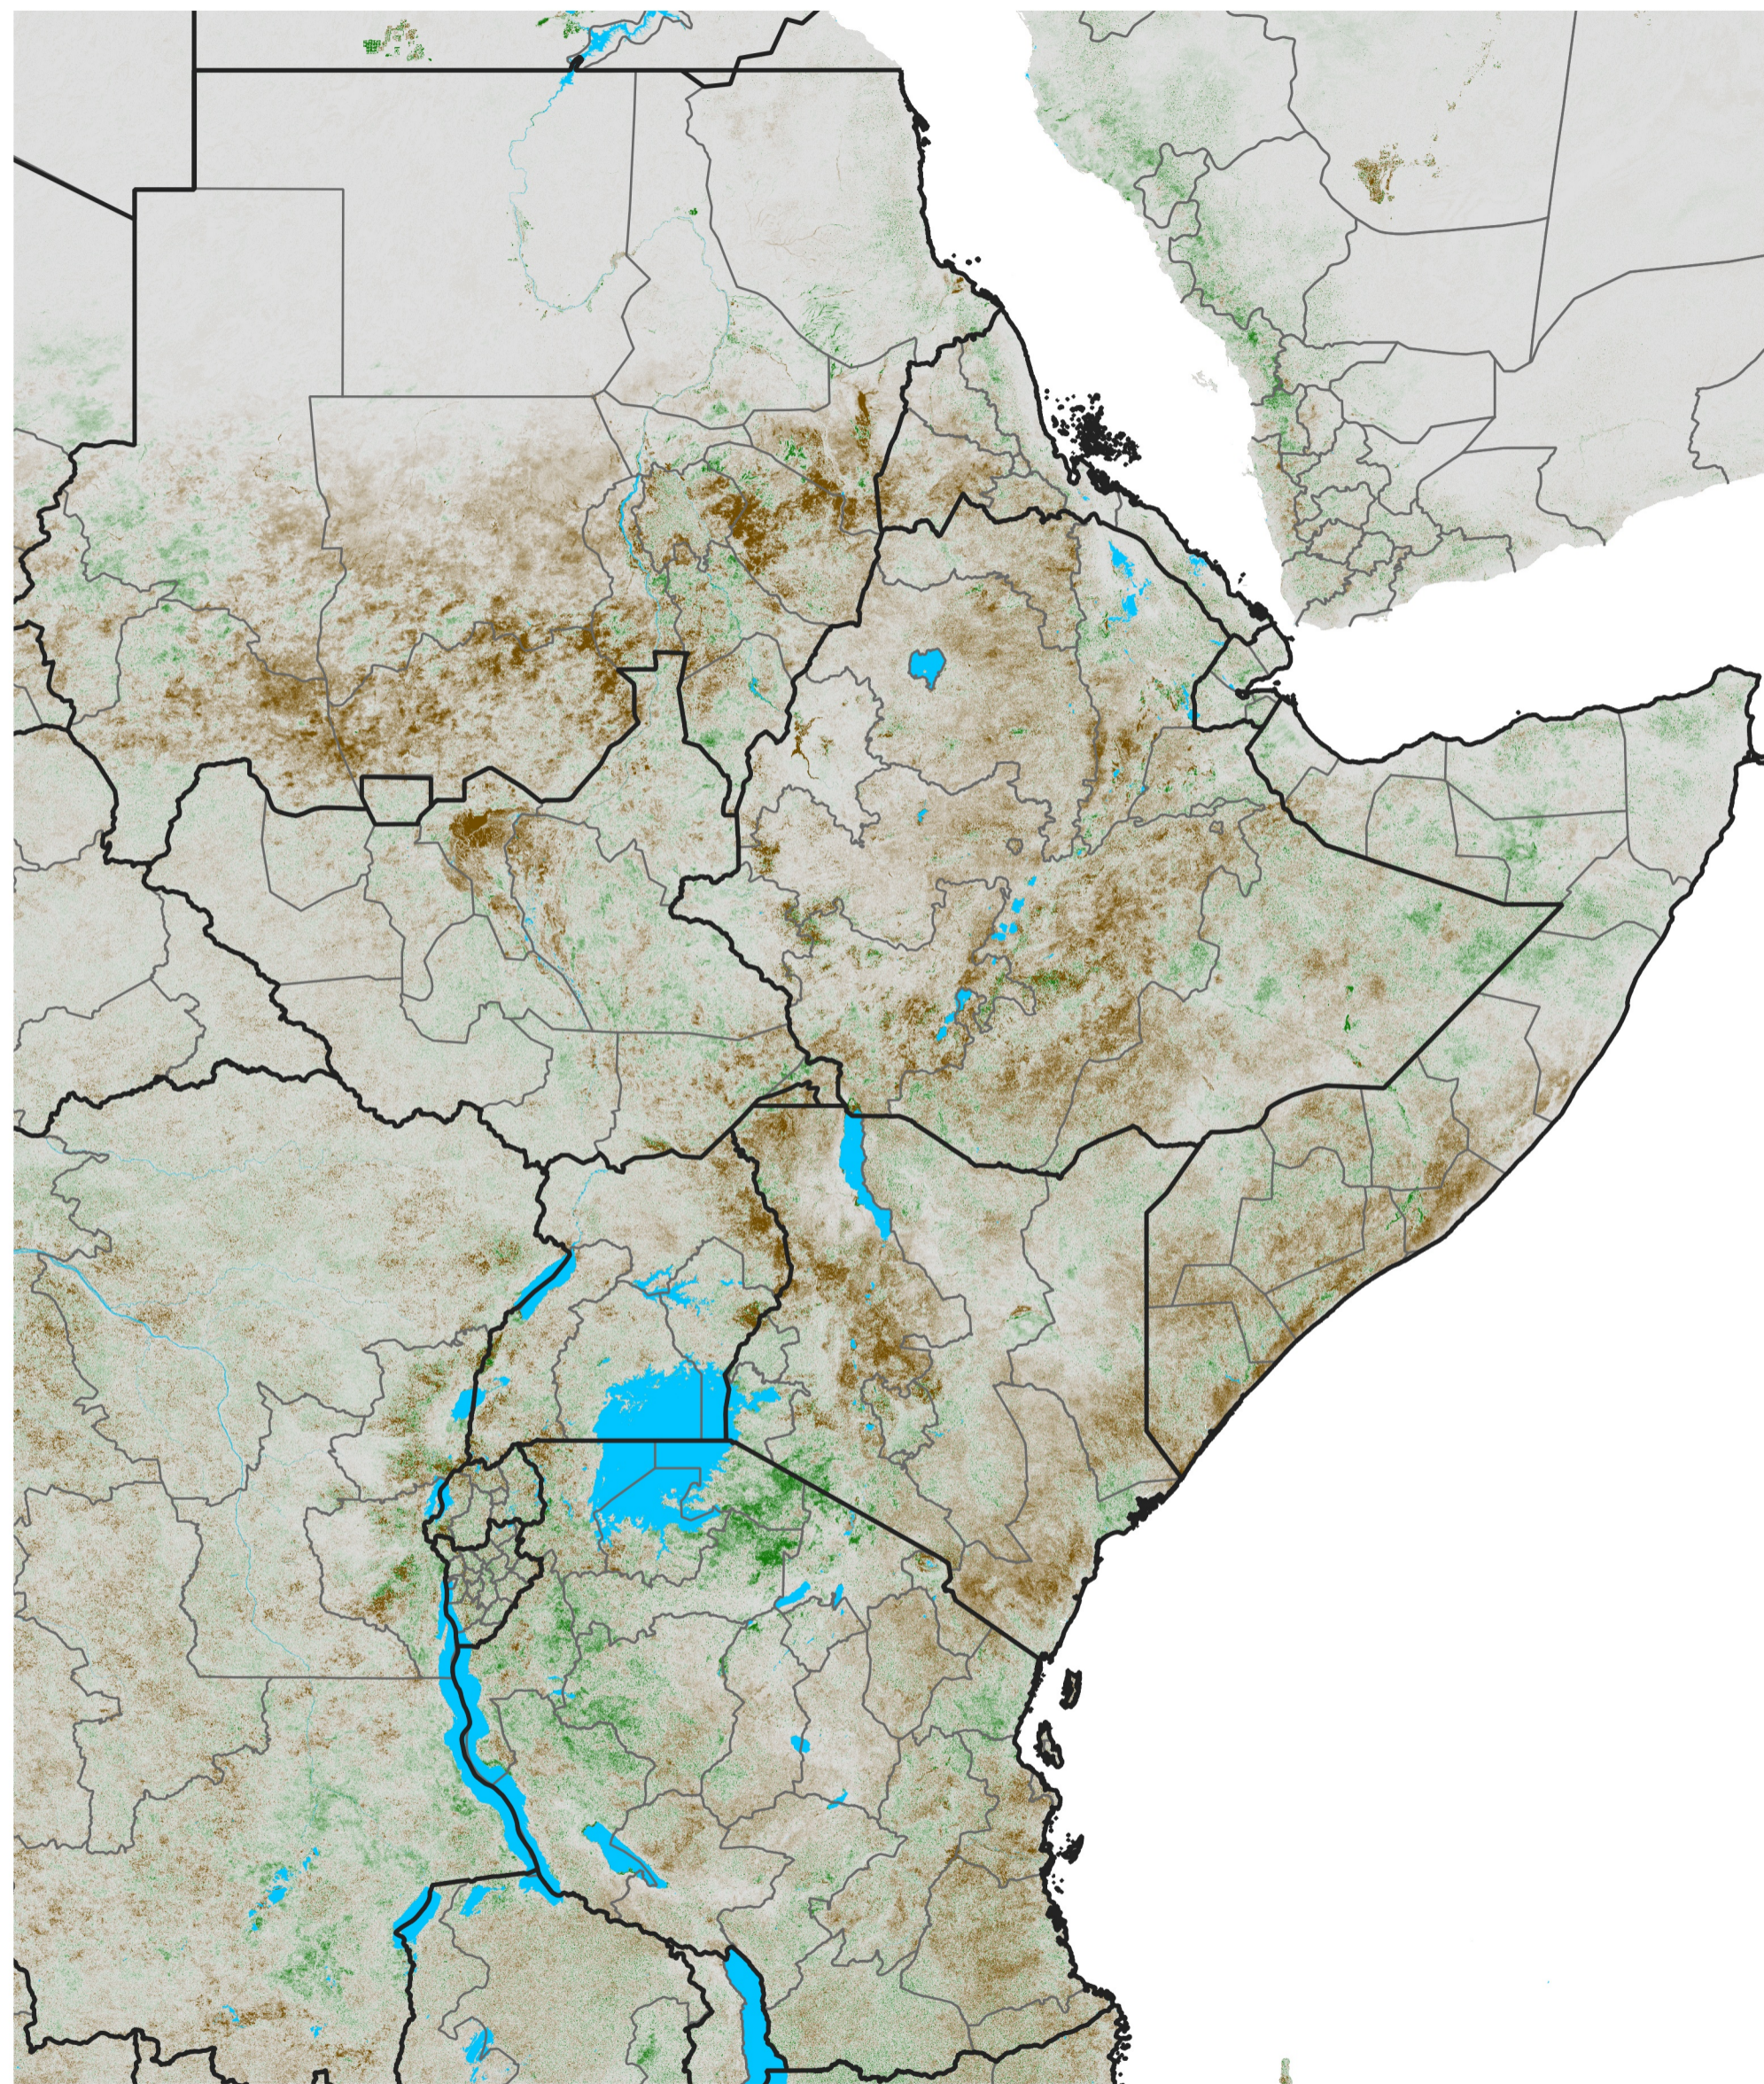

East Africa NDVI Anomaly

2023 minus Mean (2012 - 2021)

Period 56 / Oct 01 - 10, 2023

NDVI Anomaly

<math>< -0.3</math> -0.2 -0.1 -0.05 0.05 0.1 0.2 > 0.3

Negative

No Difference

Positive