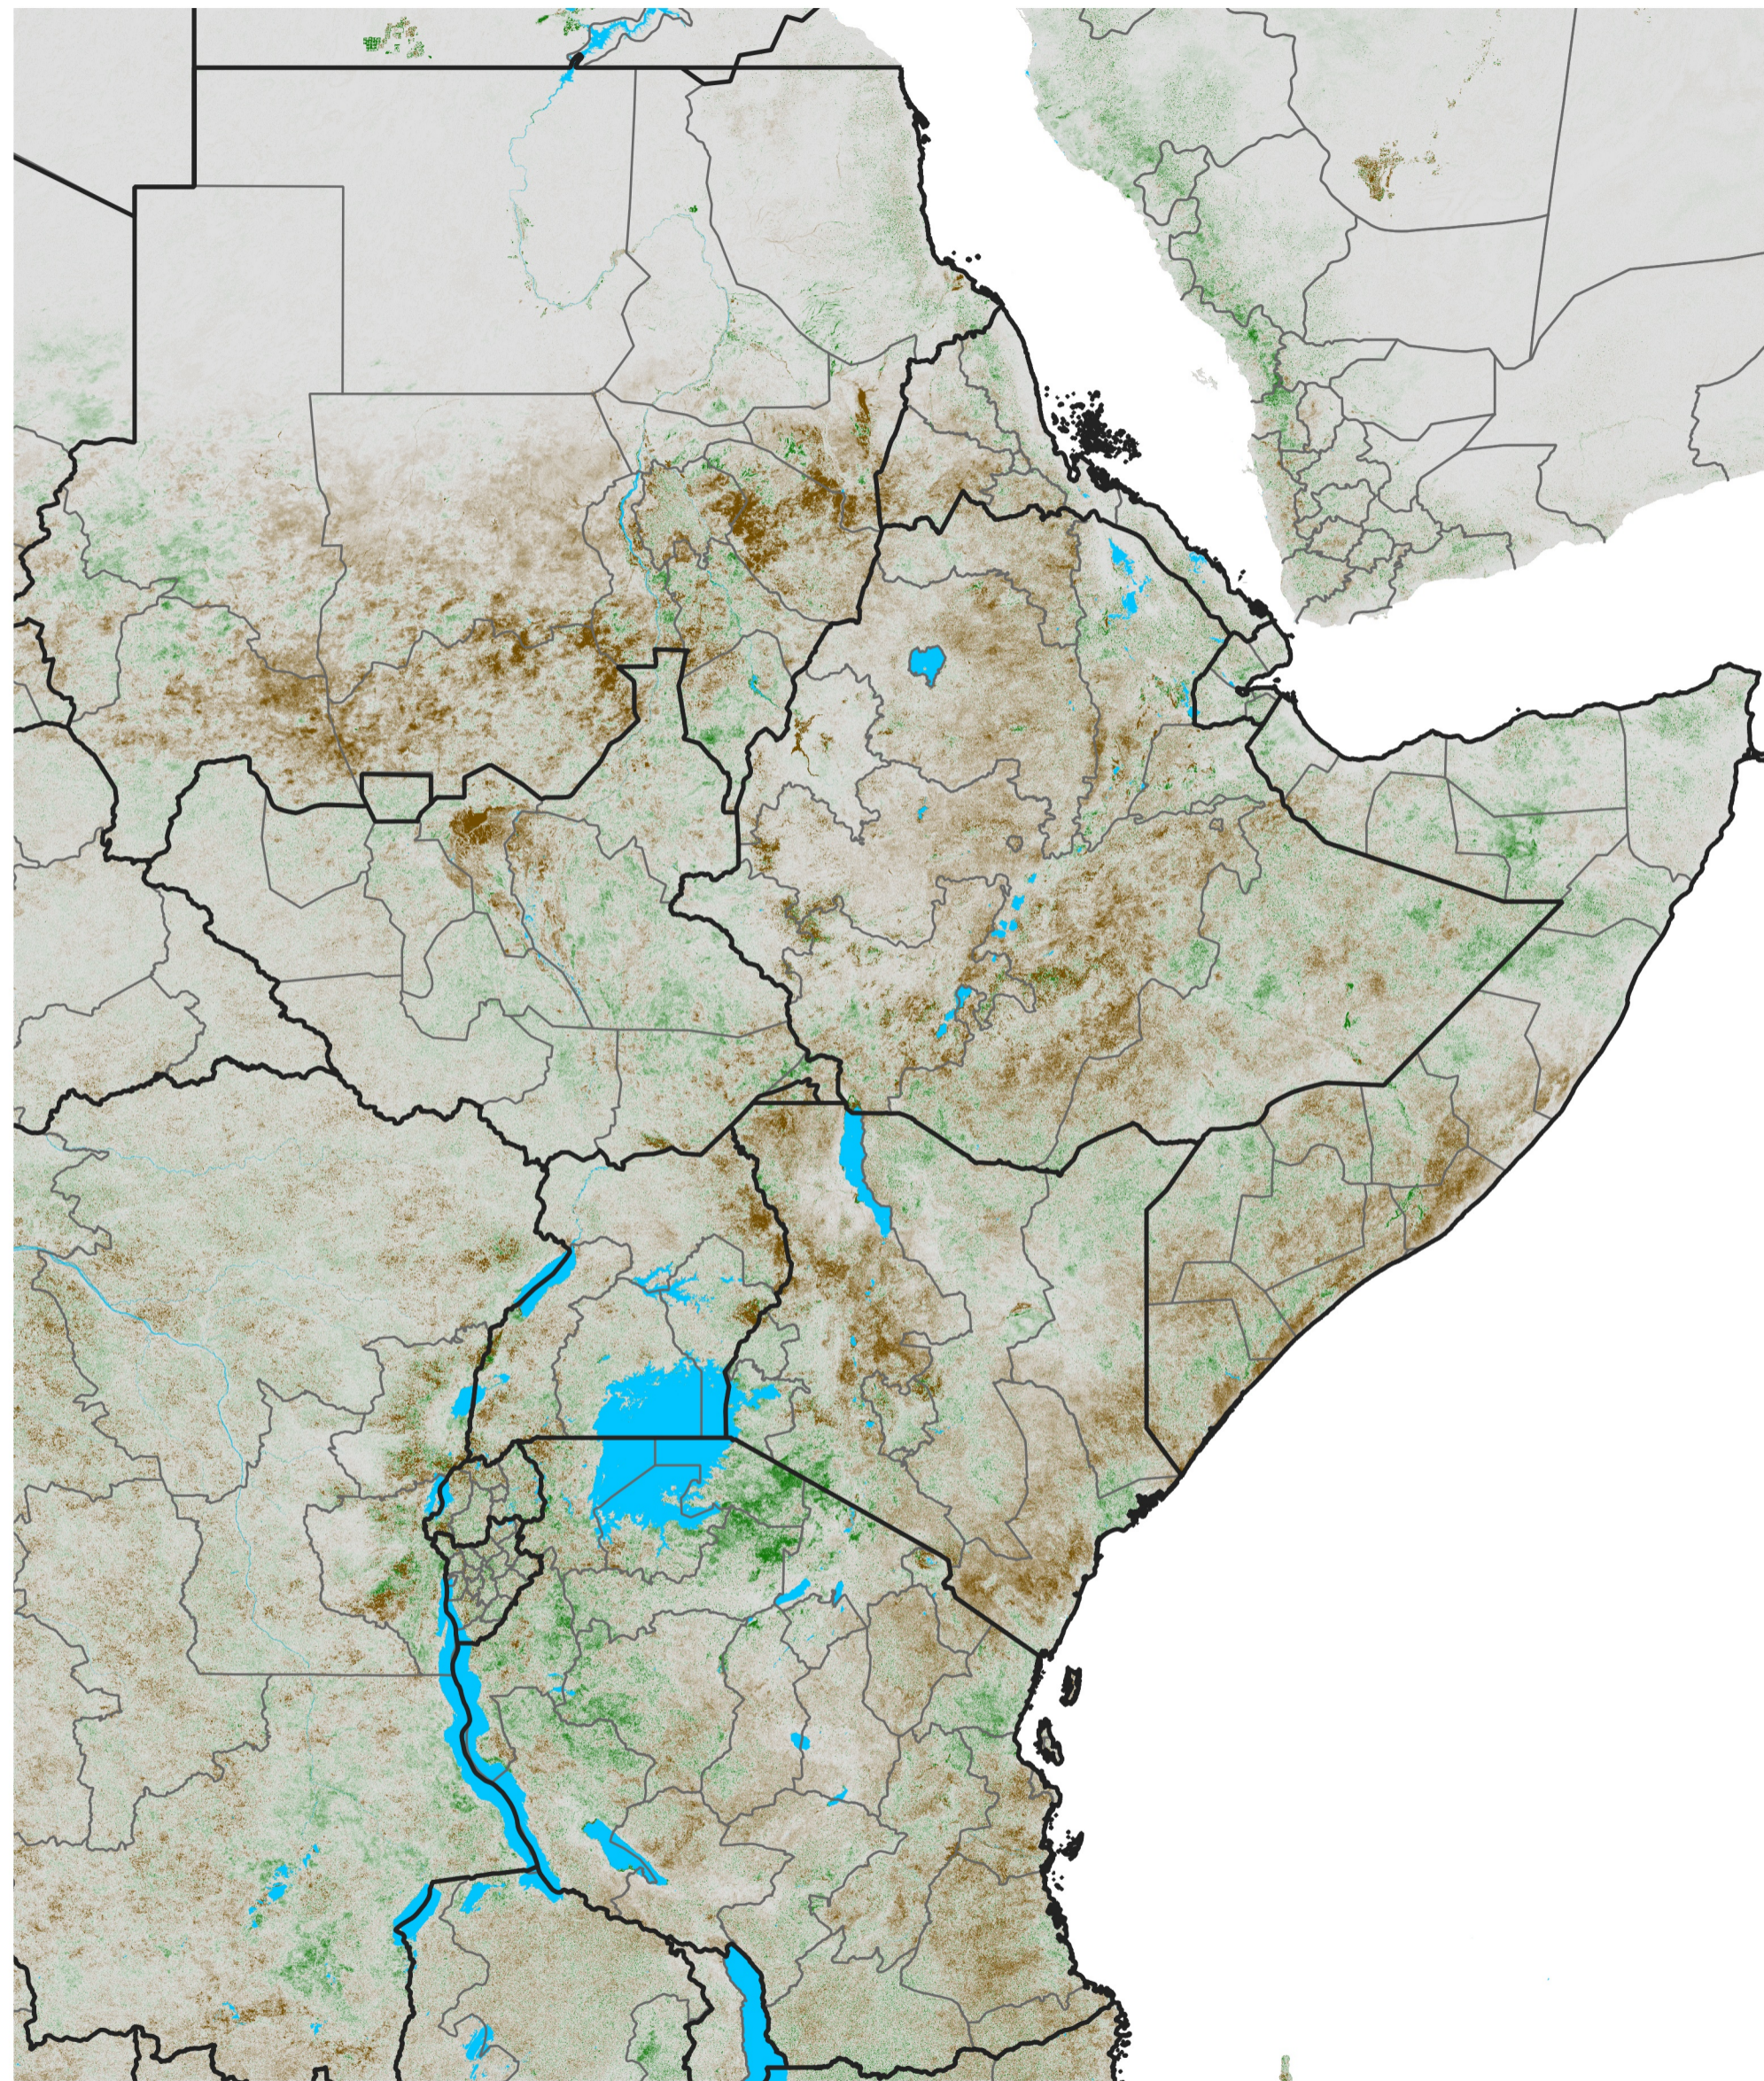

East Africa NDVI Anomaly

2023 minus Mean (2012 - 2021)

Period 57 / Oct 06 - 15, 2023

NDVI Anomaly

<math>< -0.3</math> -0.2 -0.1 -0.05 0.05 0.1 0.2 > 0.3

Negative

No Difference

Positive