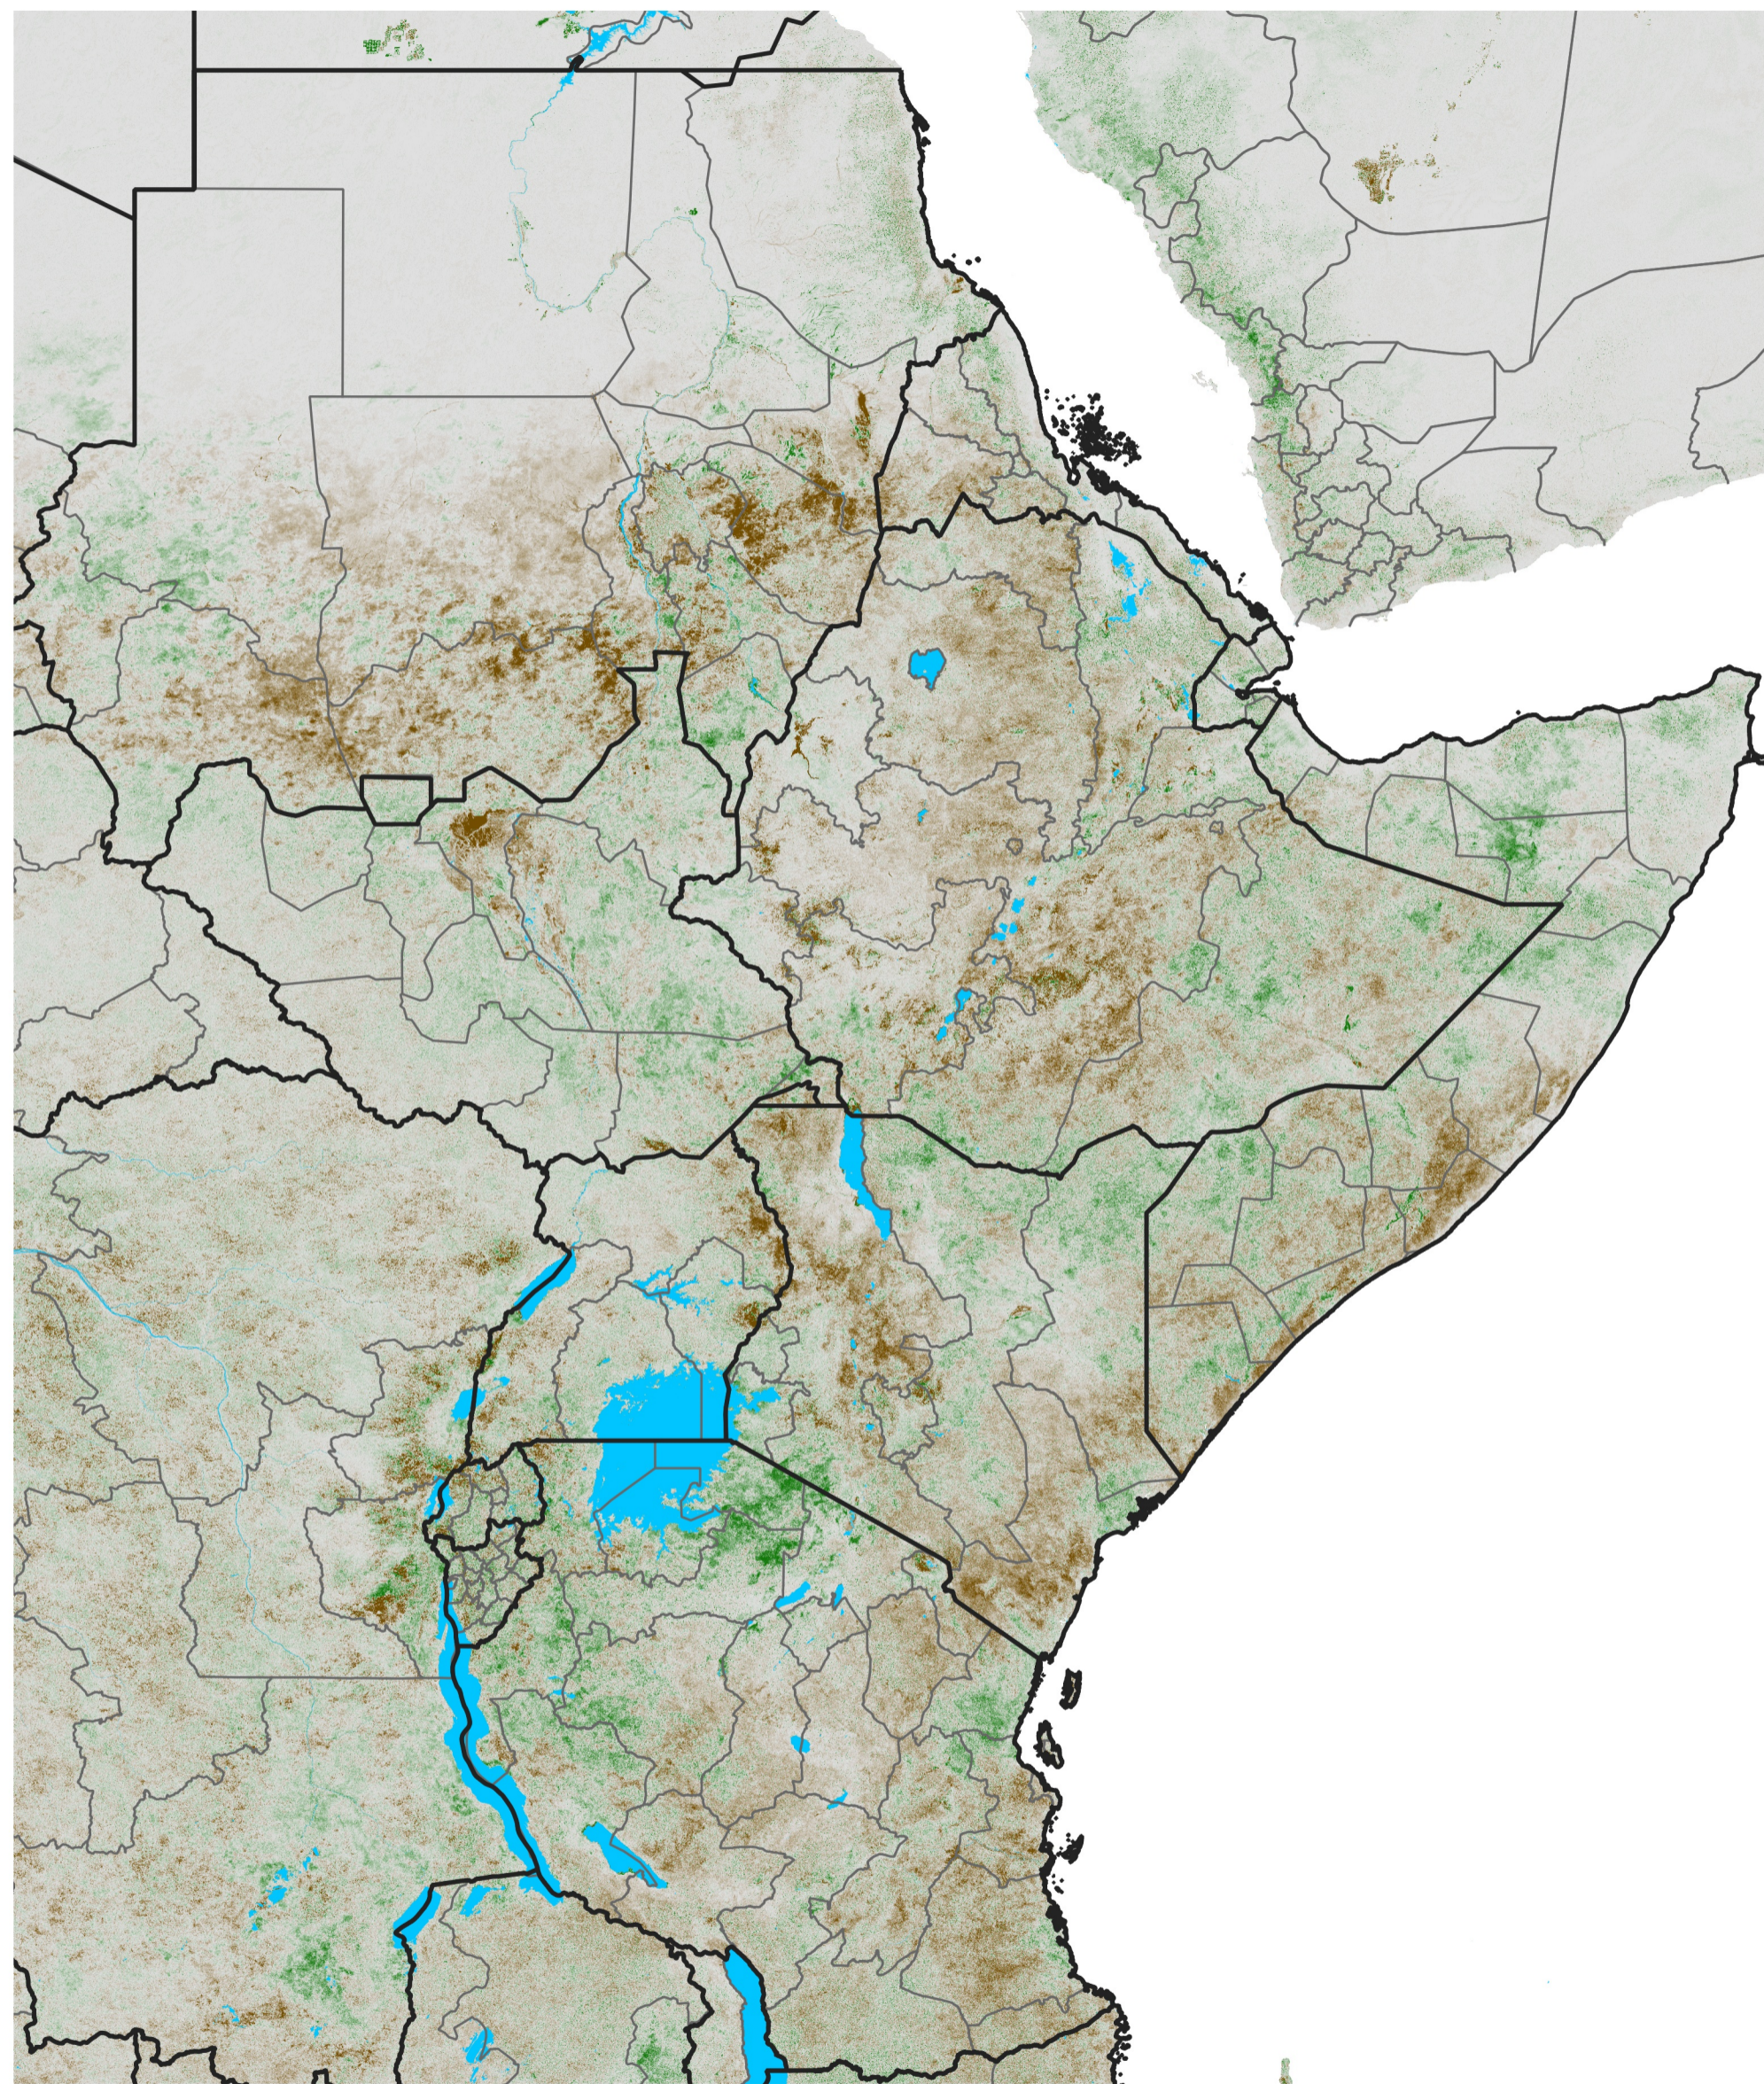

East Africa NDVI Anomaly

2023 minus Mean (2012 - 2021)

Period 58 / Oct 11 - 20, 2023

NDVI Anomaly

< -0.3 -0.2 -0.1 -0.05 0.05 0.1 0.2 >0.3

Negative

No Difference

Positive