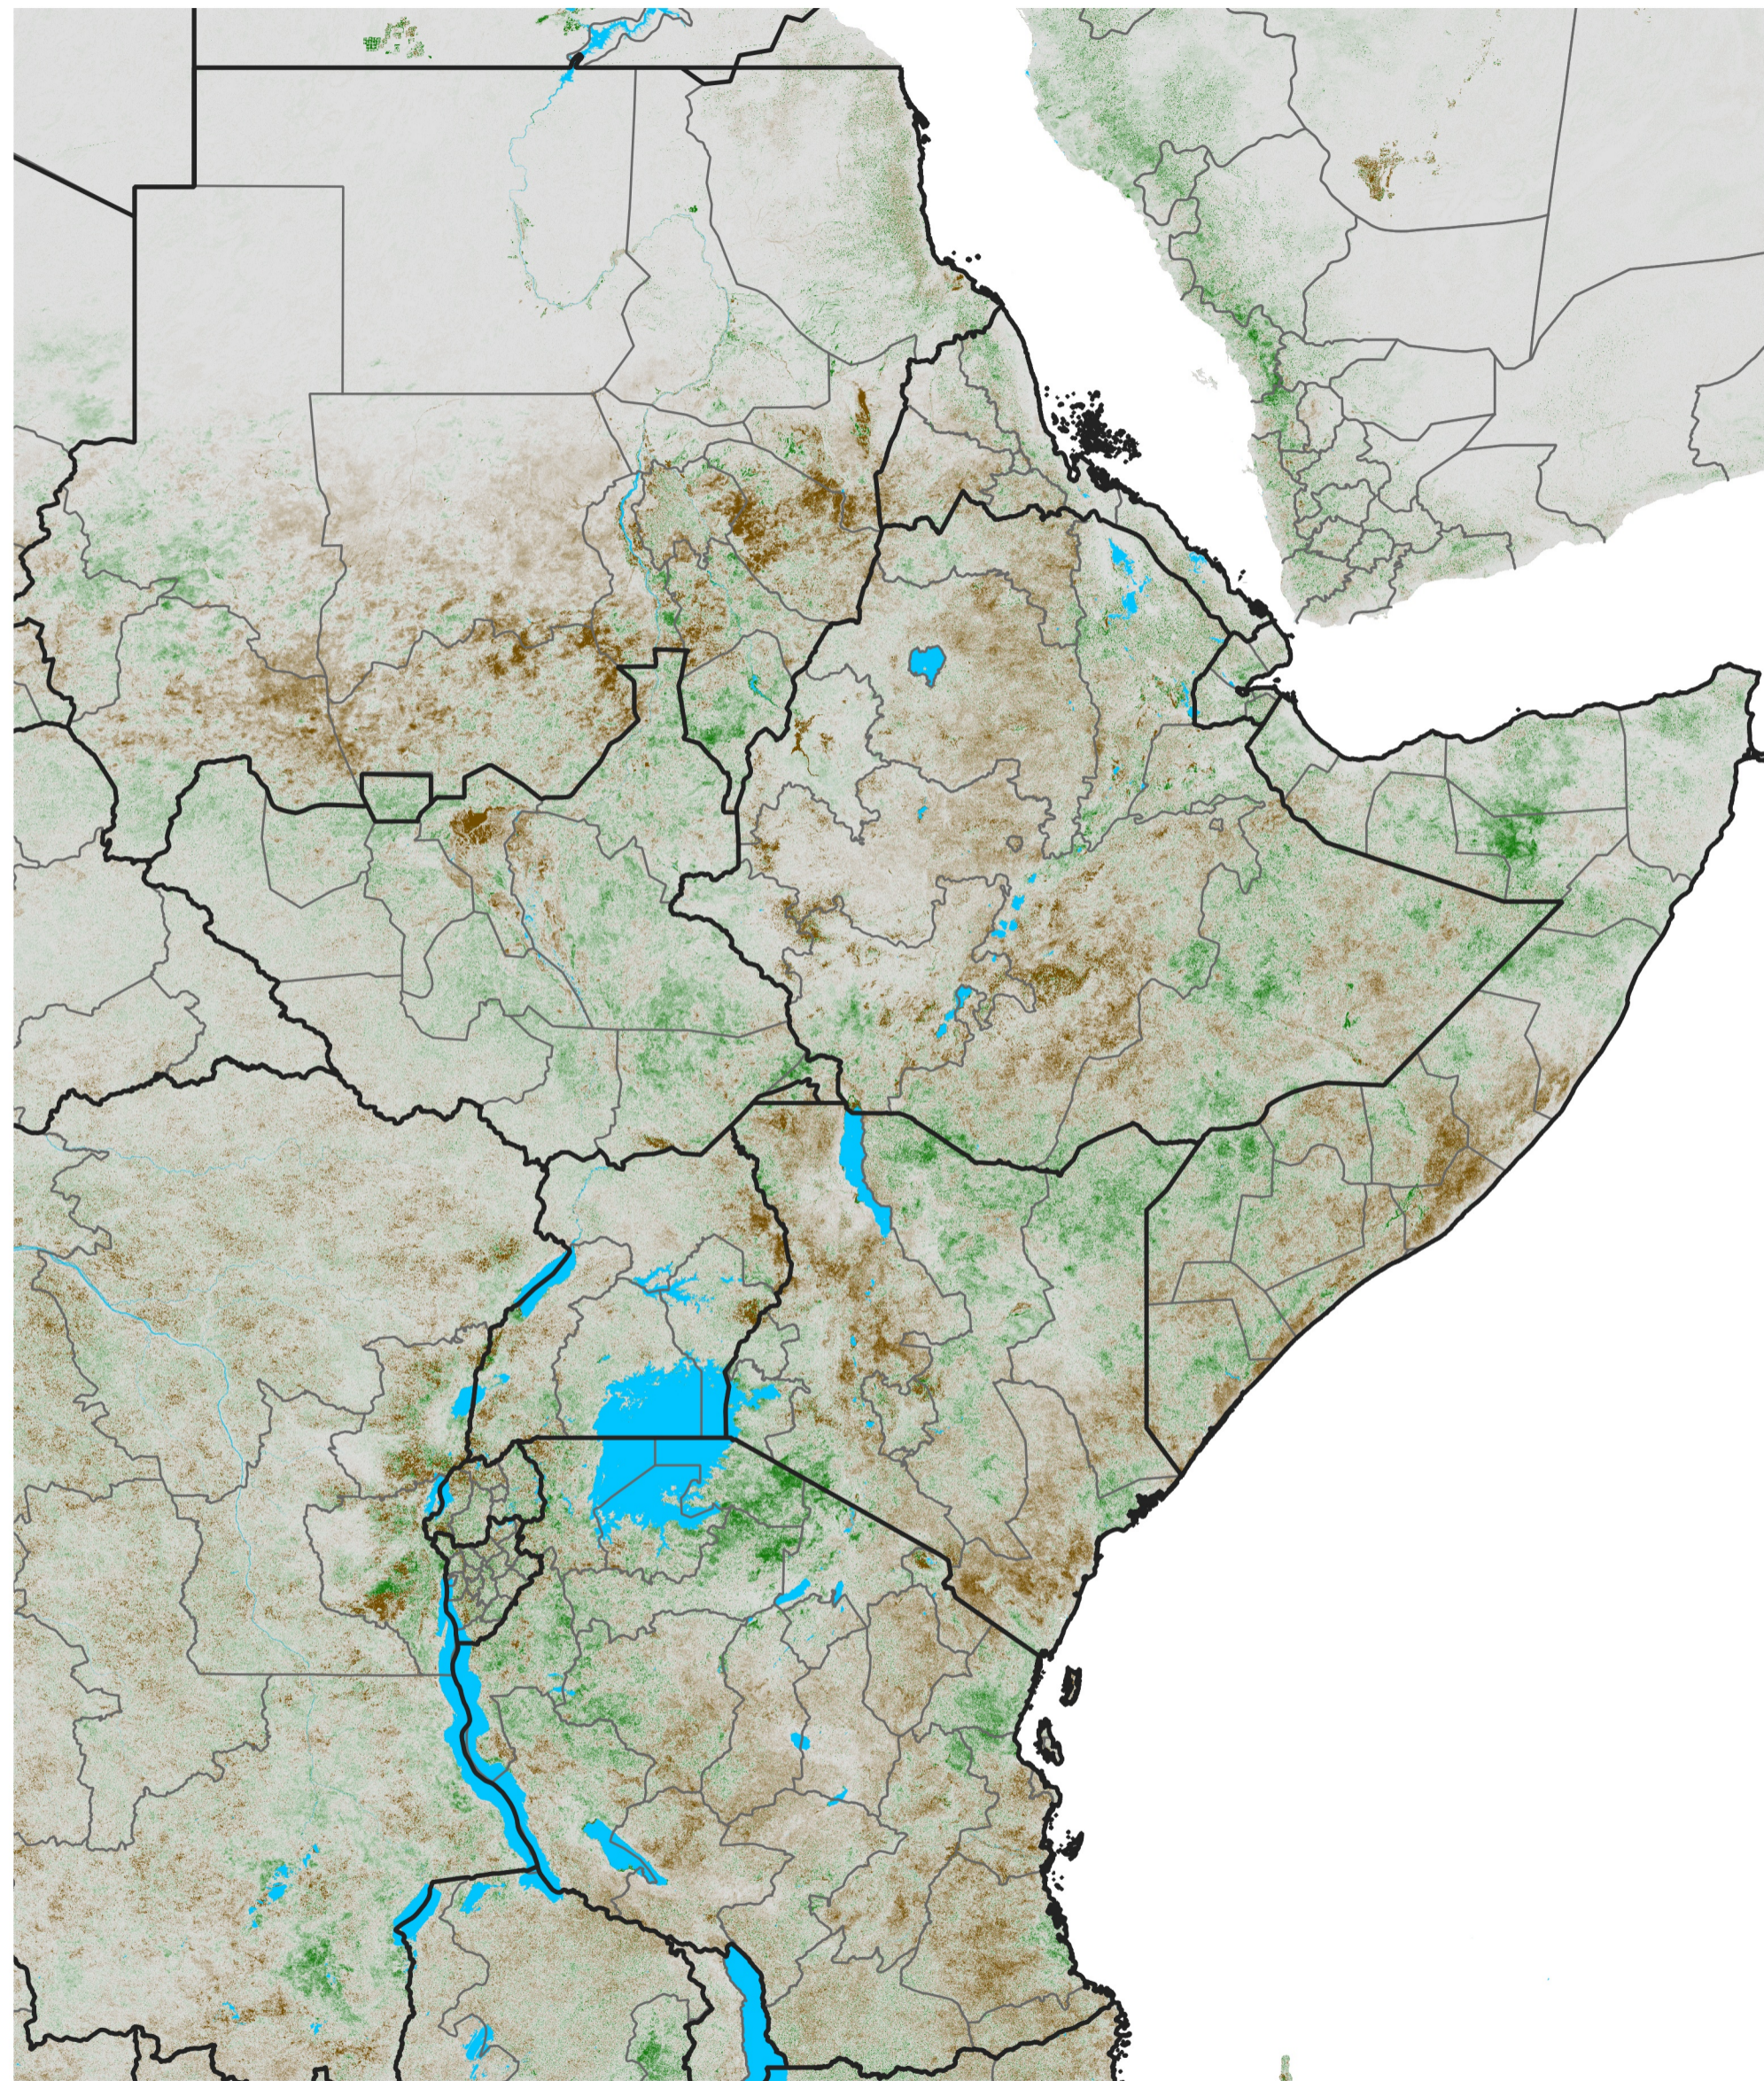

East Africa NDVI Anomaly

2023 minus Mean (2012 - 2021)

Period 59 / Oct 16 - 25, 2023

NDVI Anomaly

< -0.3 -0.2 -0.1 -0.05 0.05 0.1 0.2 >0.3

Negative

No Difference

Positive