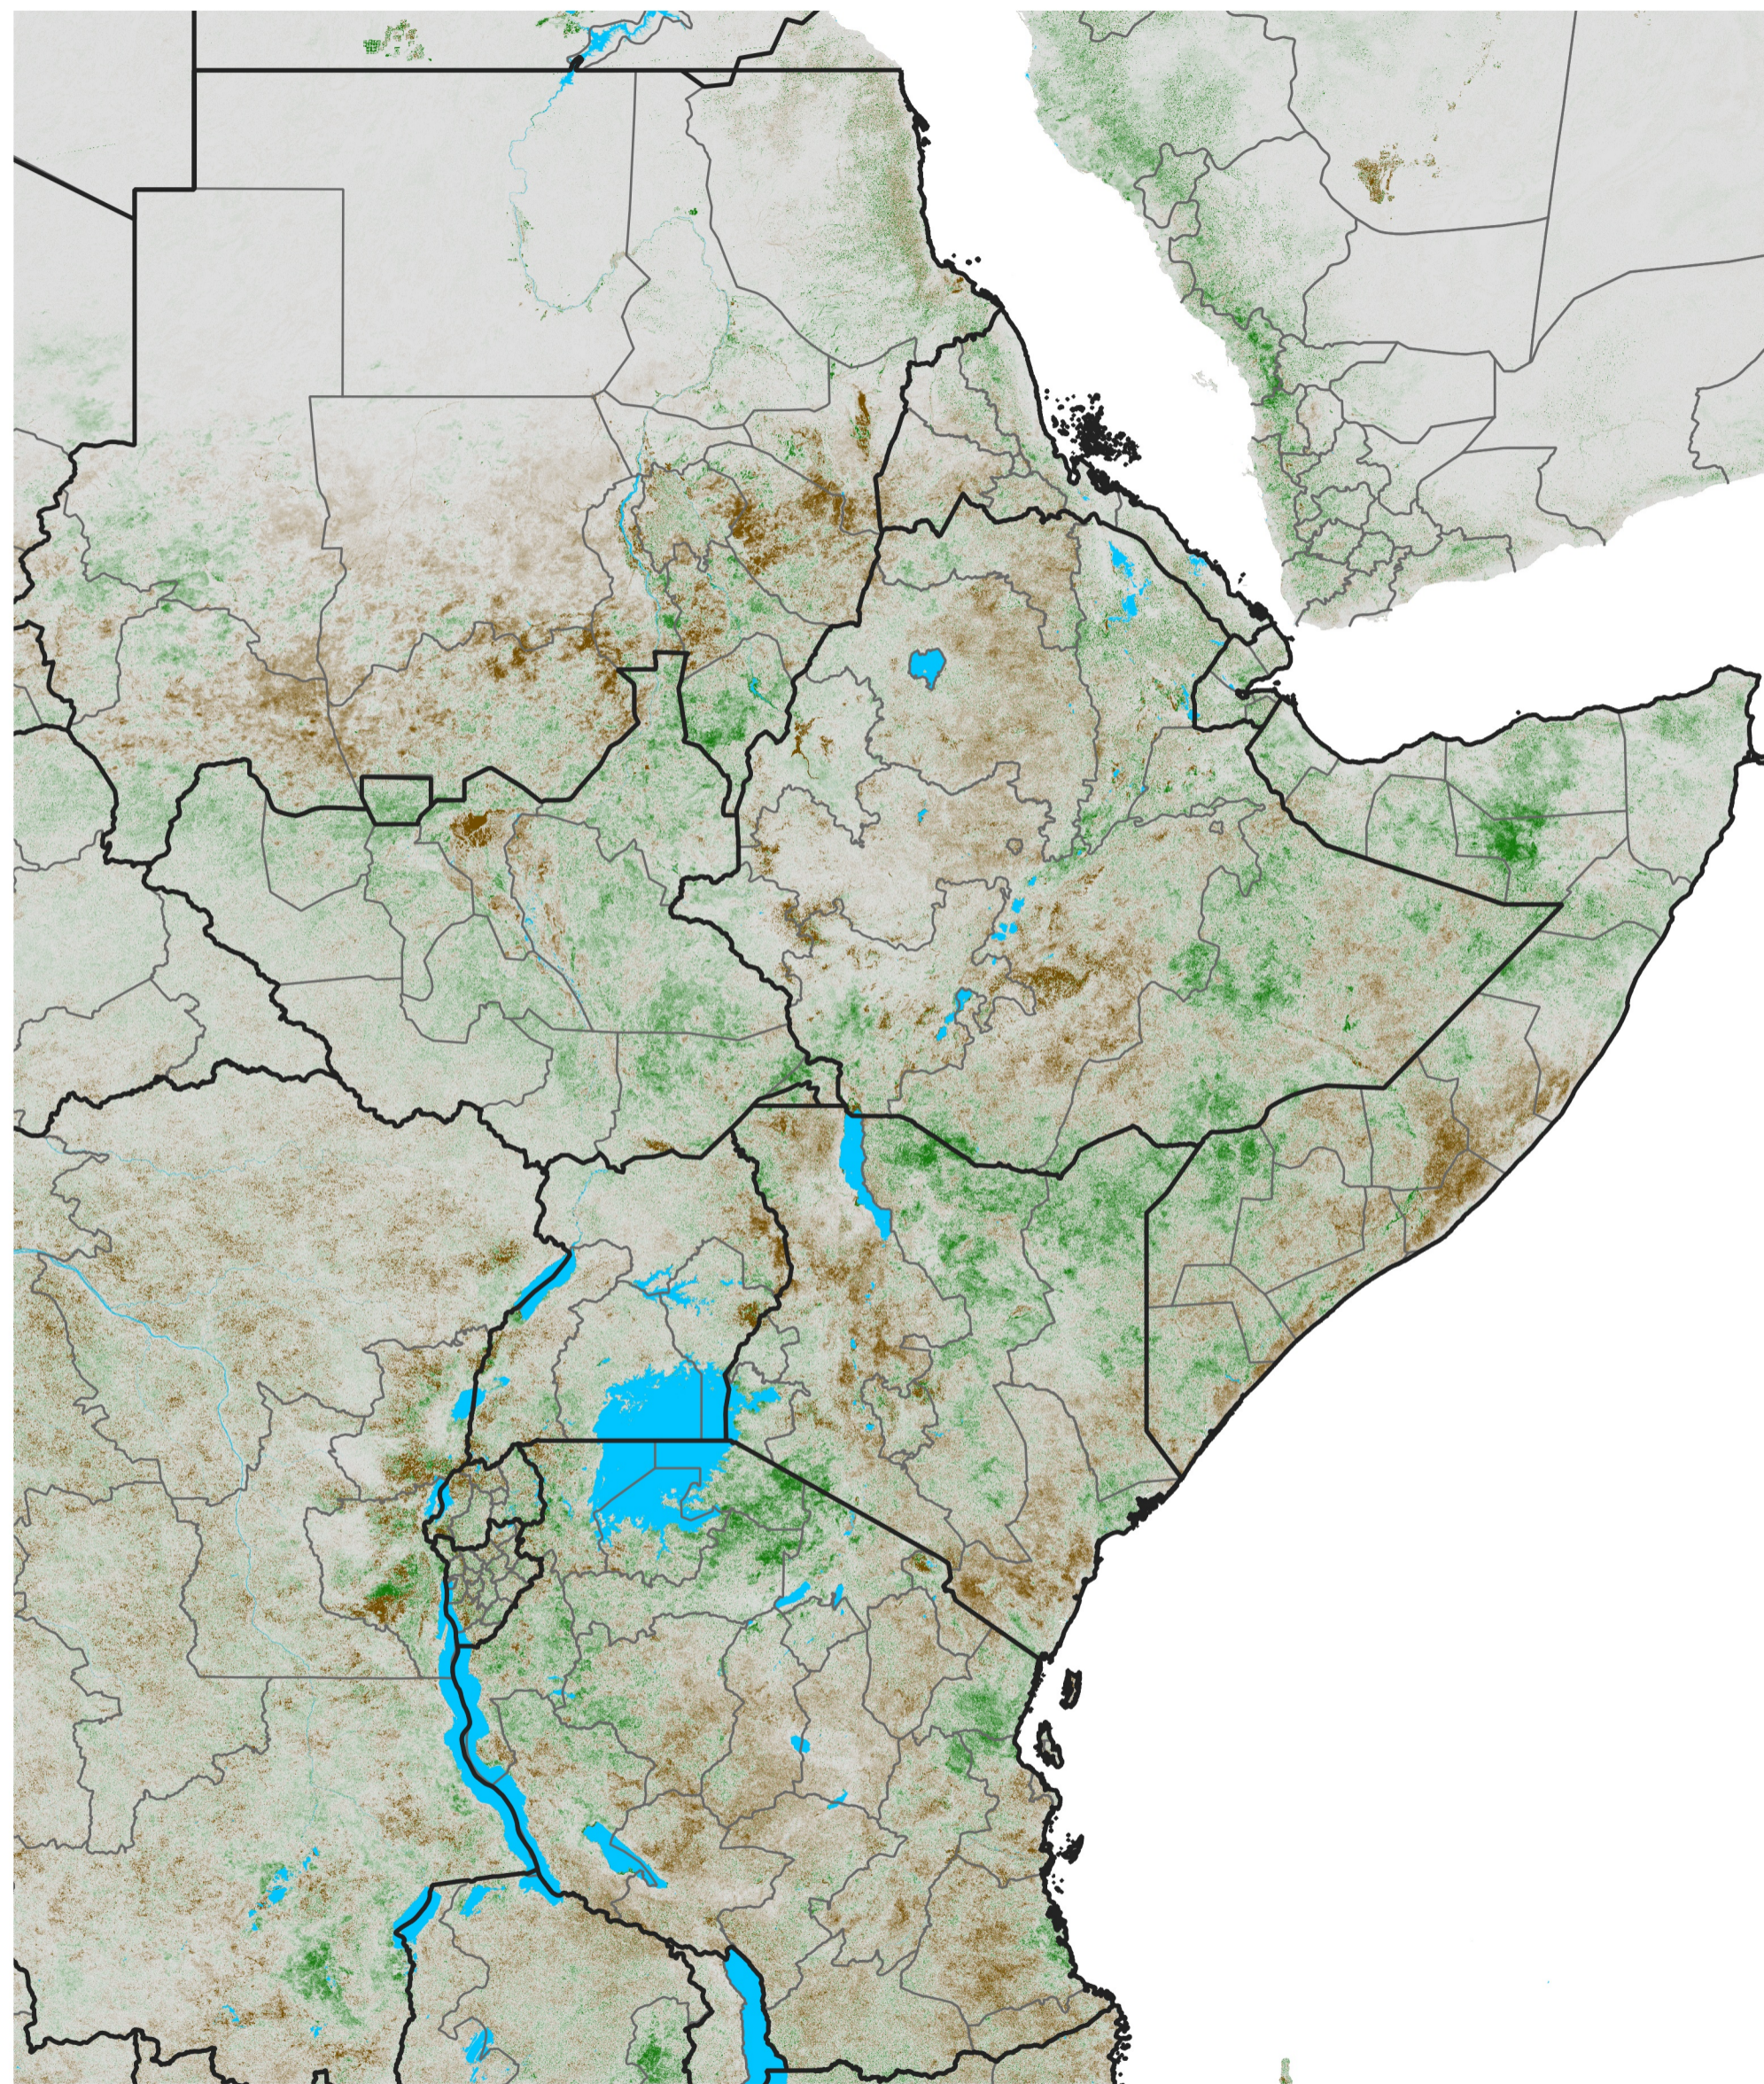

East Africa NDVI Anomaly

2023 minus Mean (2012 - 2021)

Period 60 / Oct 21 - 31, 2023

NDVI Anomaly

< -0.3 -0.2 -0.1 -0.05 0.05 0.1 0.2 >0.3

Negative

No Difference

Positive