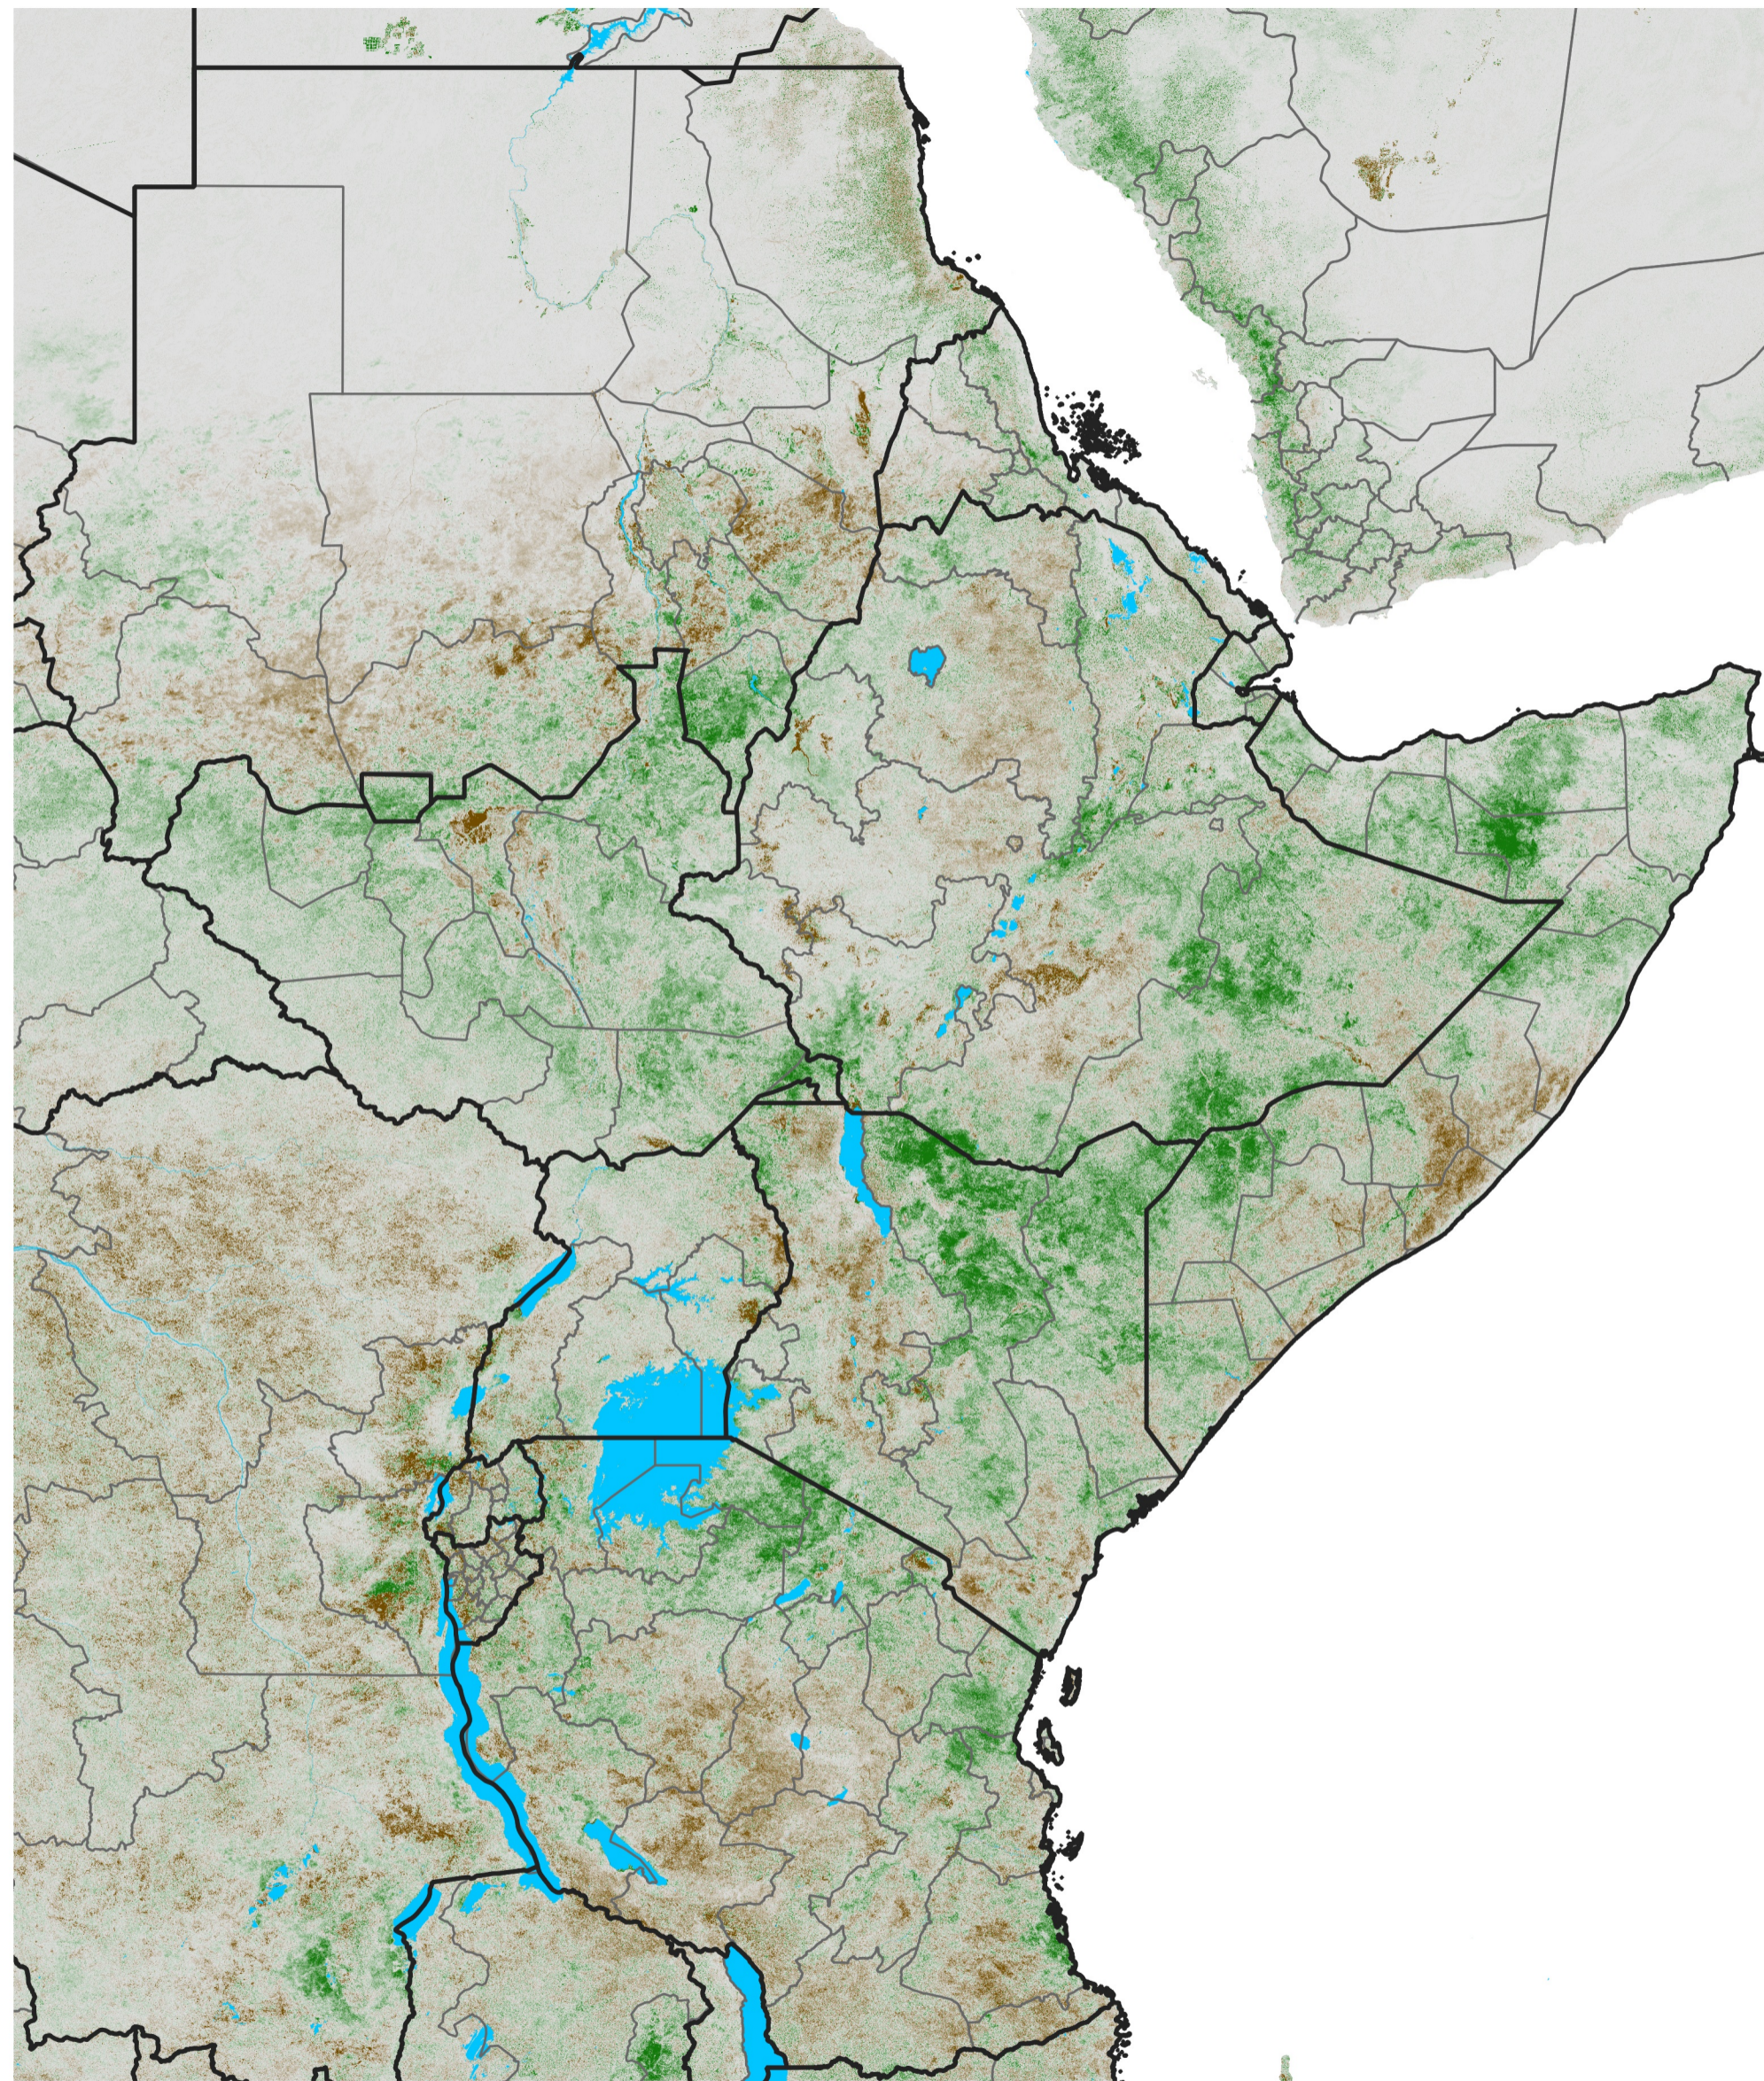

East Africa NDVI Anomaly

2023 minus Mean (2012 - 2021)

Period 62 / Nov 01 - 10, 2023

NDVI Anomaly

< -0.3 -0.2 -0.1 -0.05 0.05 0.1 0.2 >0.3

Negative

No Difference

Positive