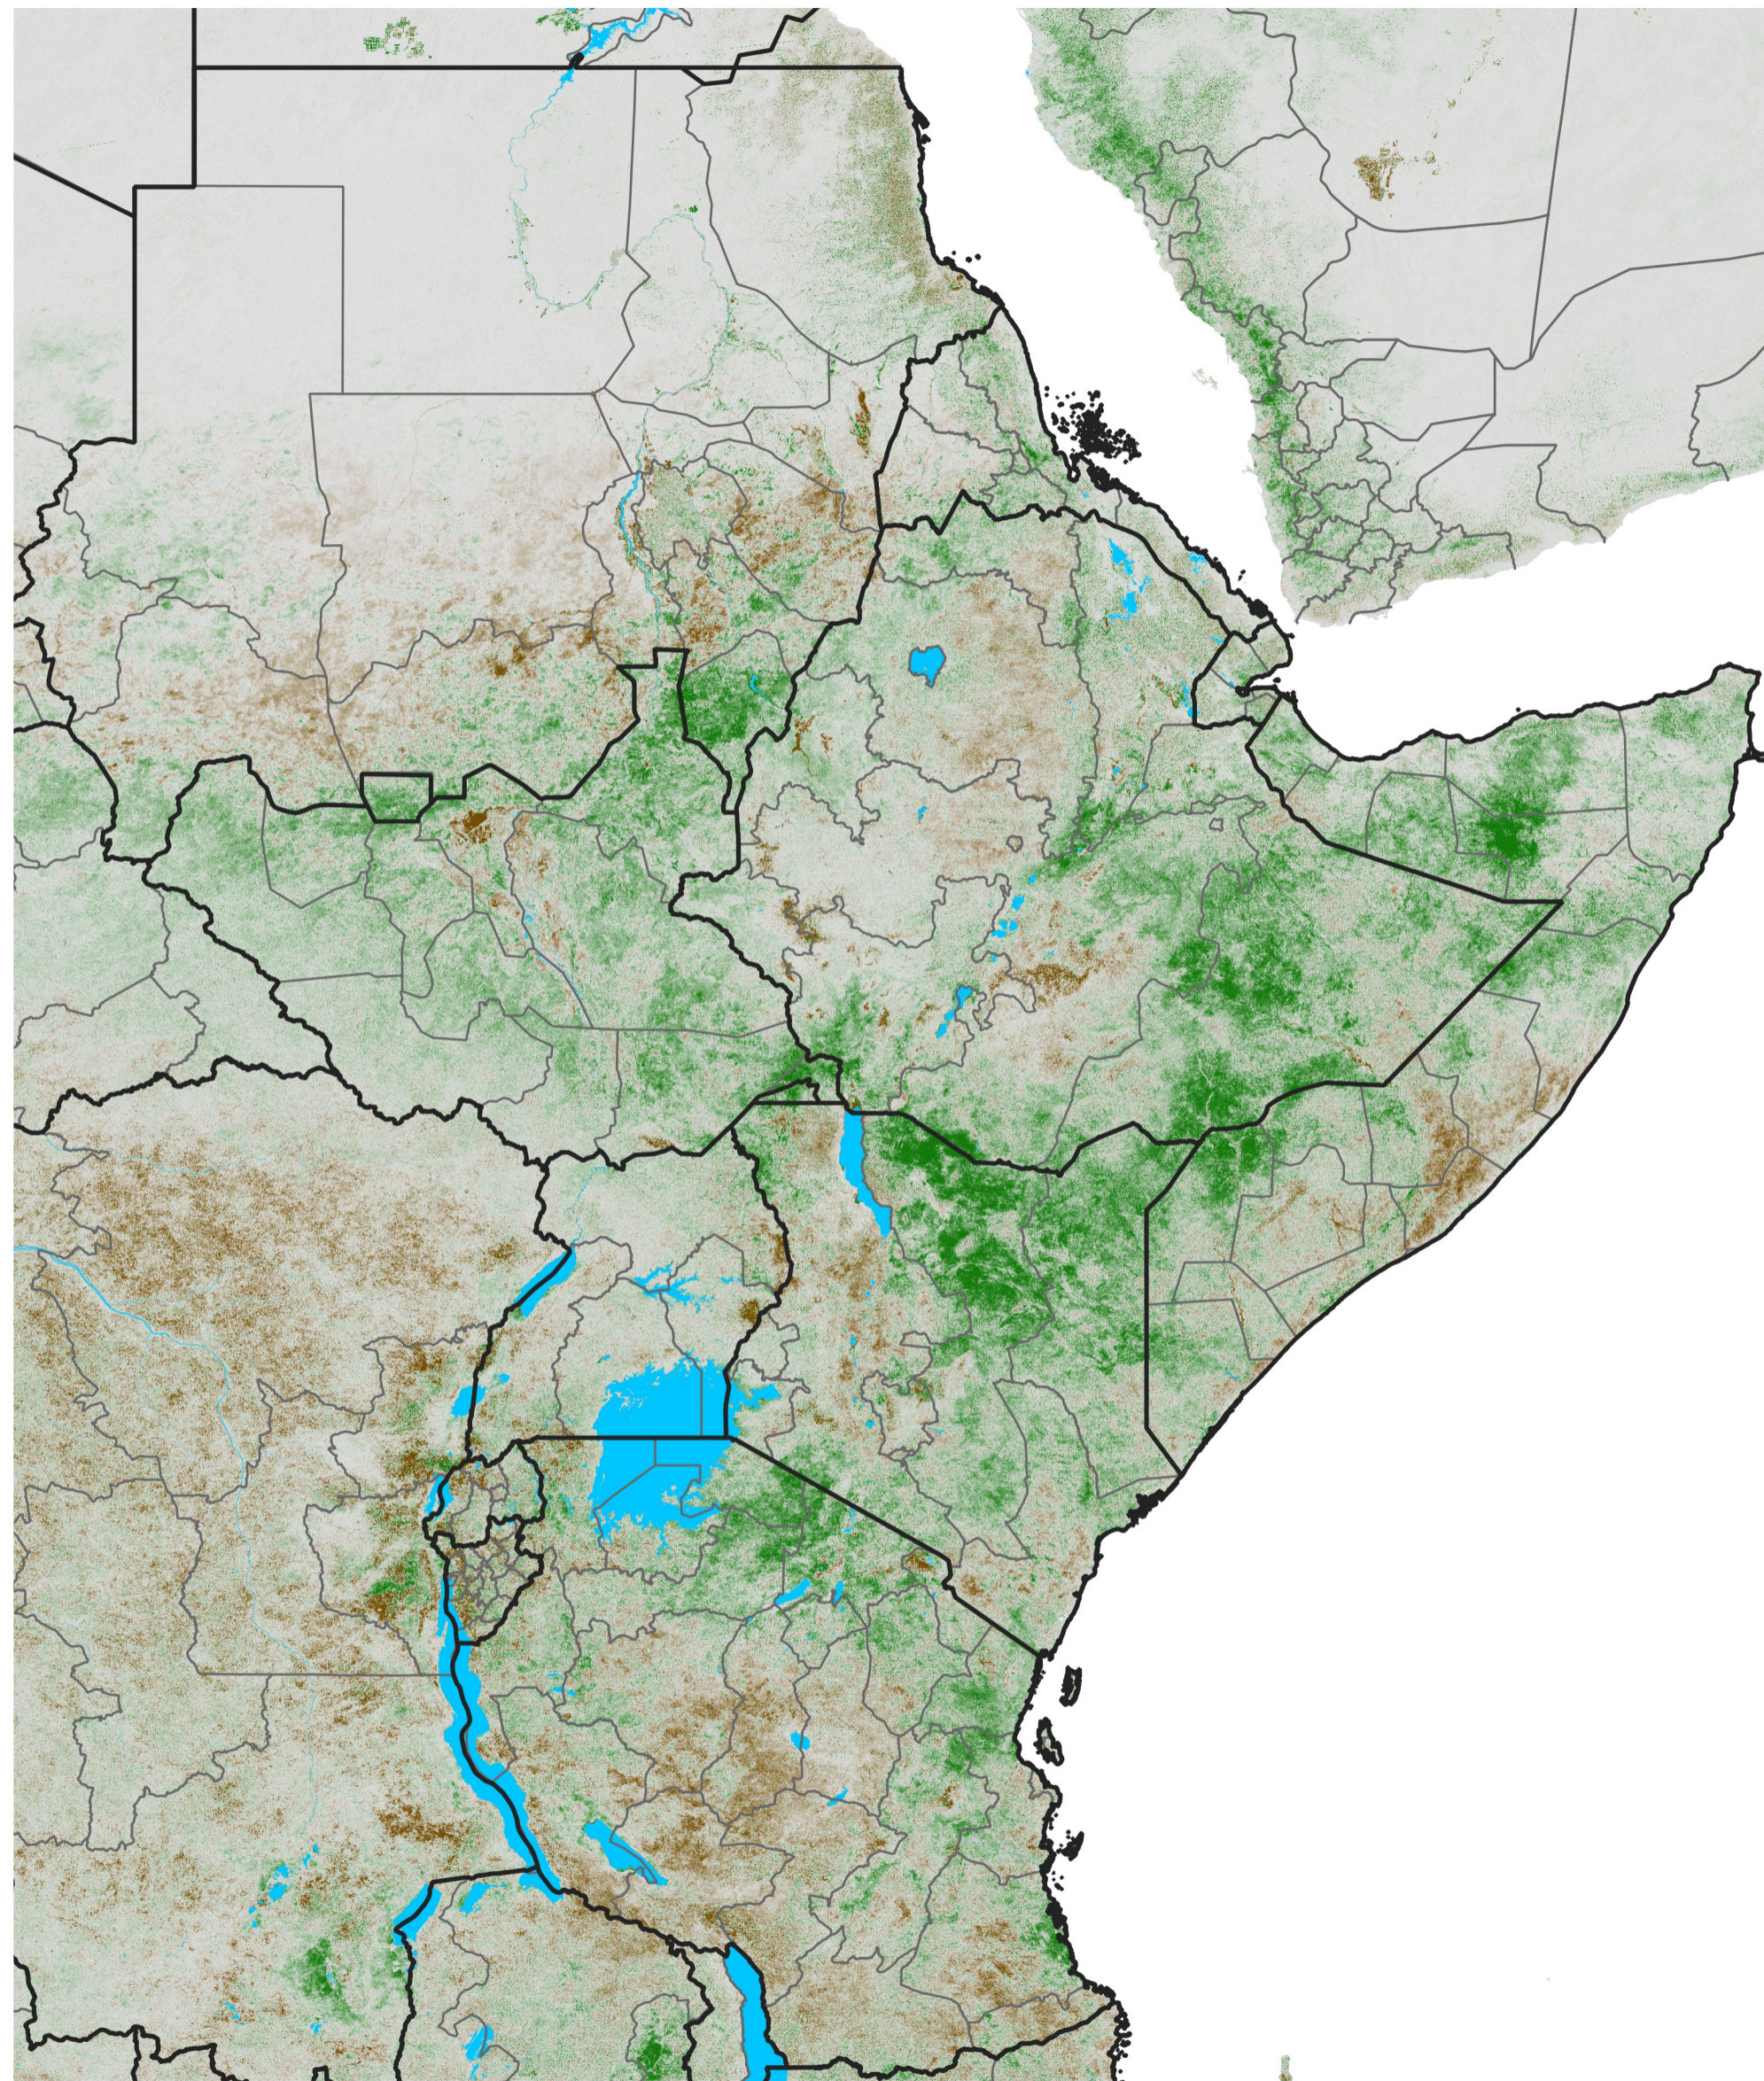

# East Africa NDVI Anomaly

2023 minus Mean (2012 - 2021)

Period 63 / Nov 06 - 15, 2023

### NDVI Anomaly

< -0.3   -0.2   -0.1   -0.05   0.05   0.1   0.2   >0.3

Negative

No Difference

Positive