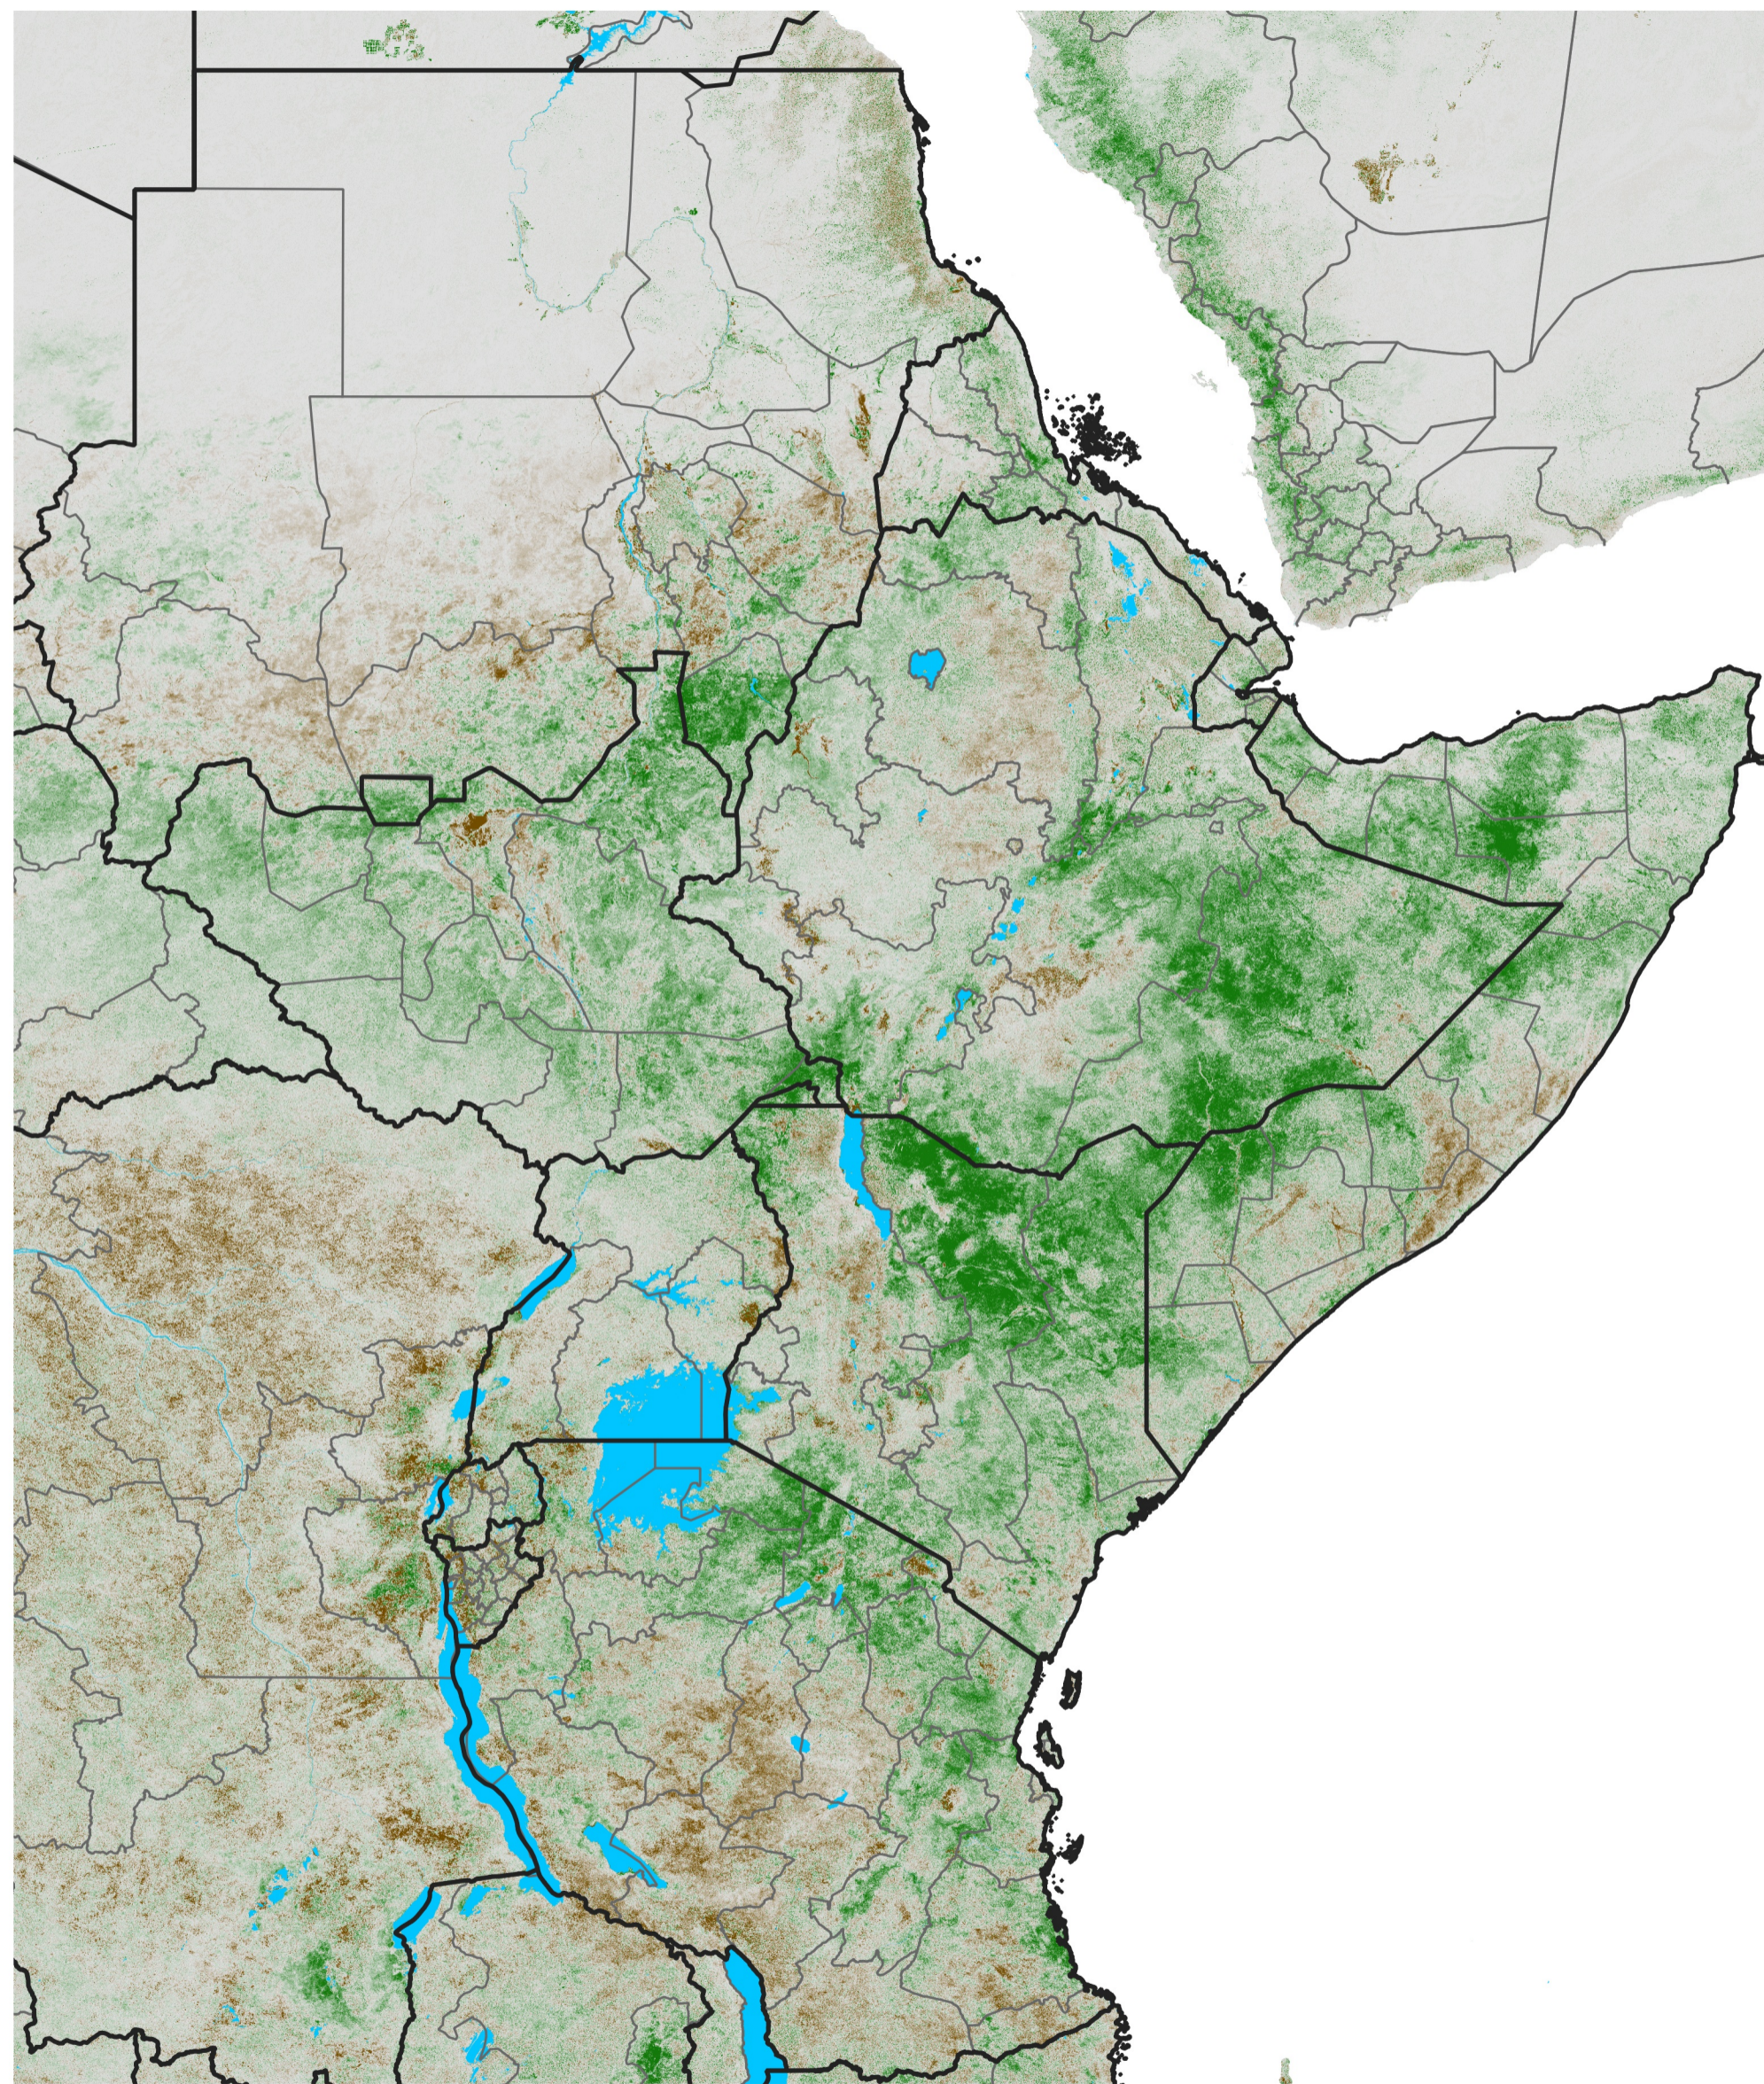

# East Africa NDVI Anomaly

2023 minus Mean (2012 - 2021)

Period 64 / Nov 11 - 20, 2023

## NDVI Anomaly

< -0.3   -0.2   -0.1   -0.05   0.05   0.1   0.2   >0.3

Negative

No Difference

Positive