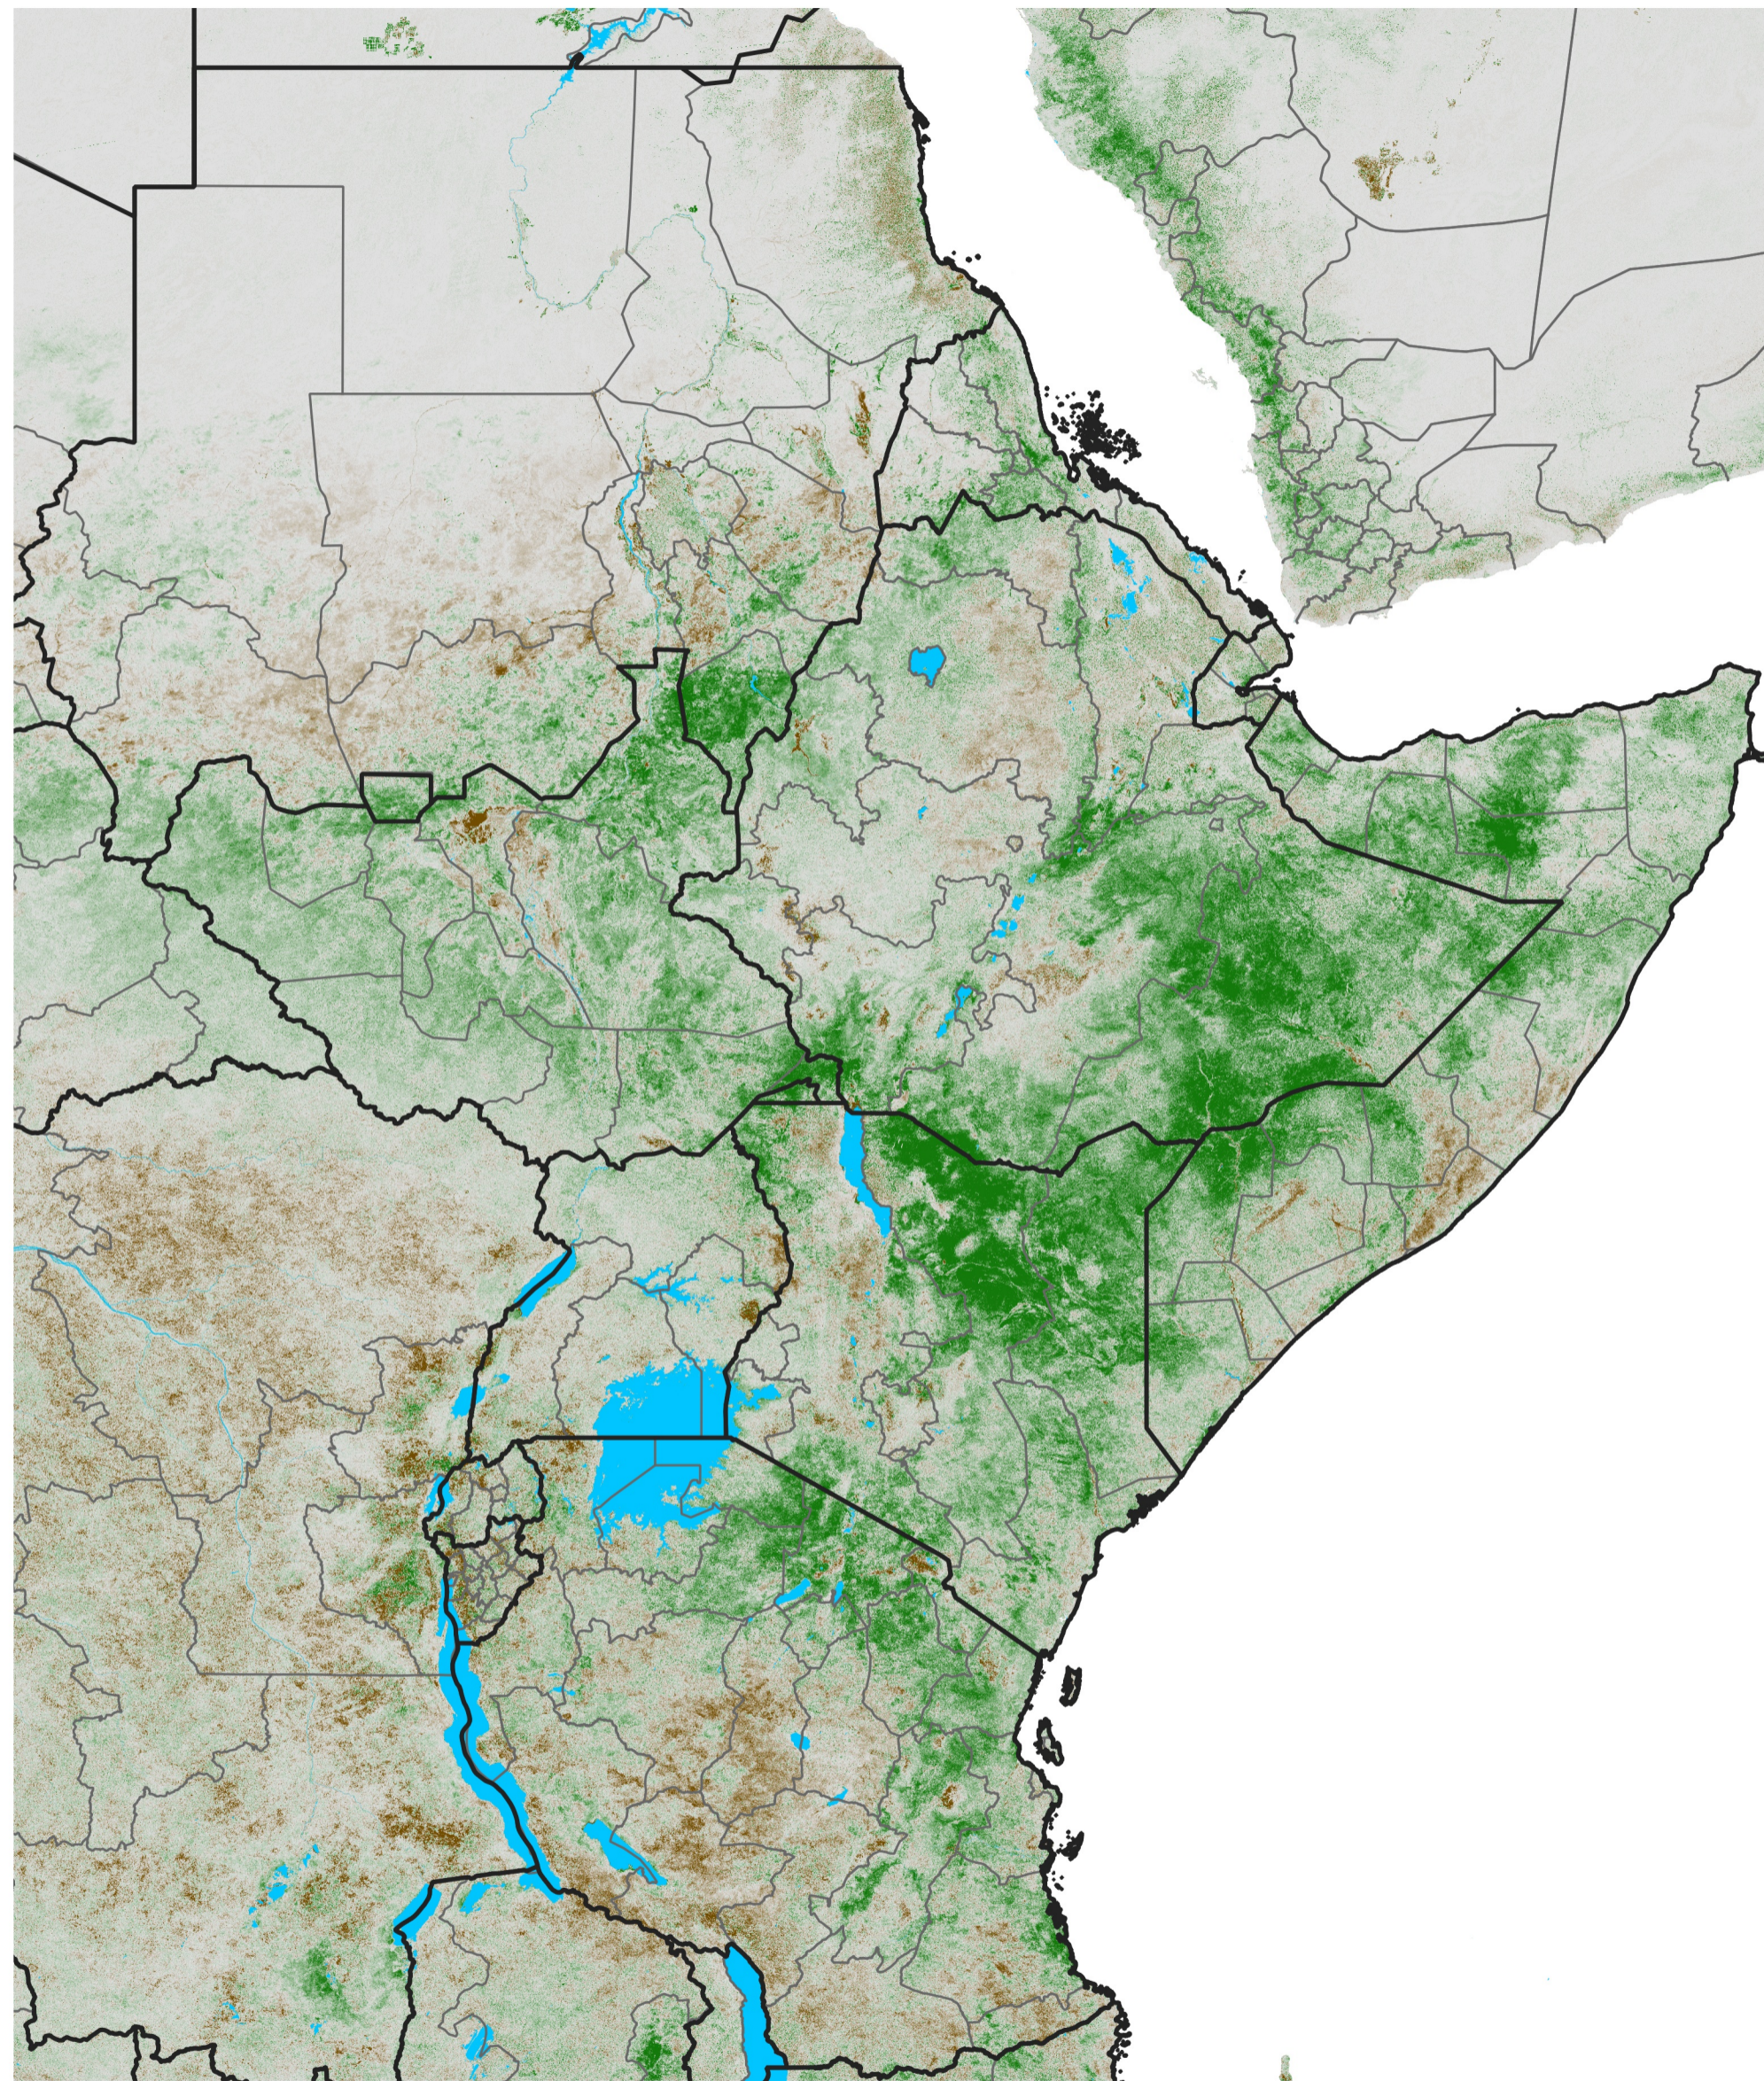

East Africa NDVI Anomaly

2023 minus Mean (2012 - 2021)

Period 65 / Nov 16 - 25, 2023

NDVI Anomaly

< -0.3 -0.2 -0.1 -0.05 0.05 0.1 0.2 >0.3

Negative

No Difference

Positive