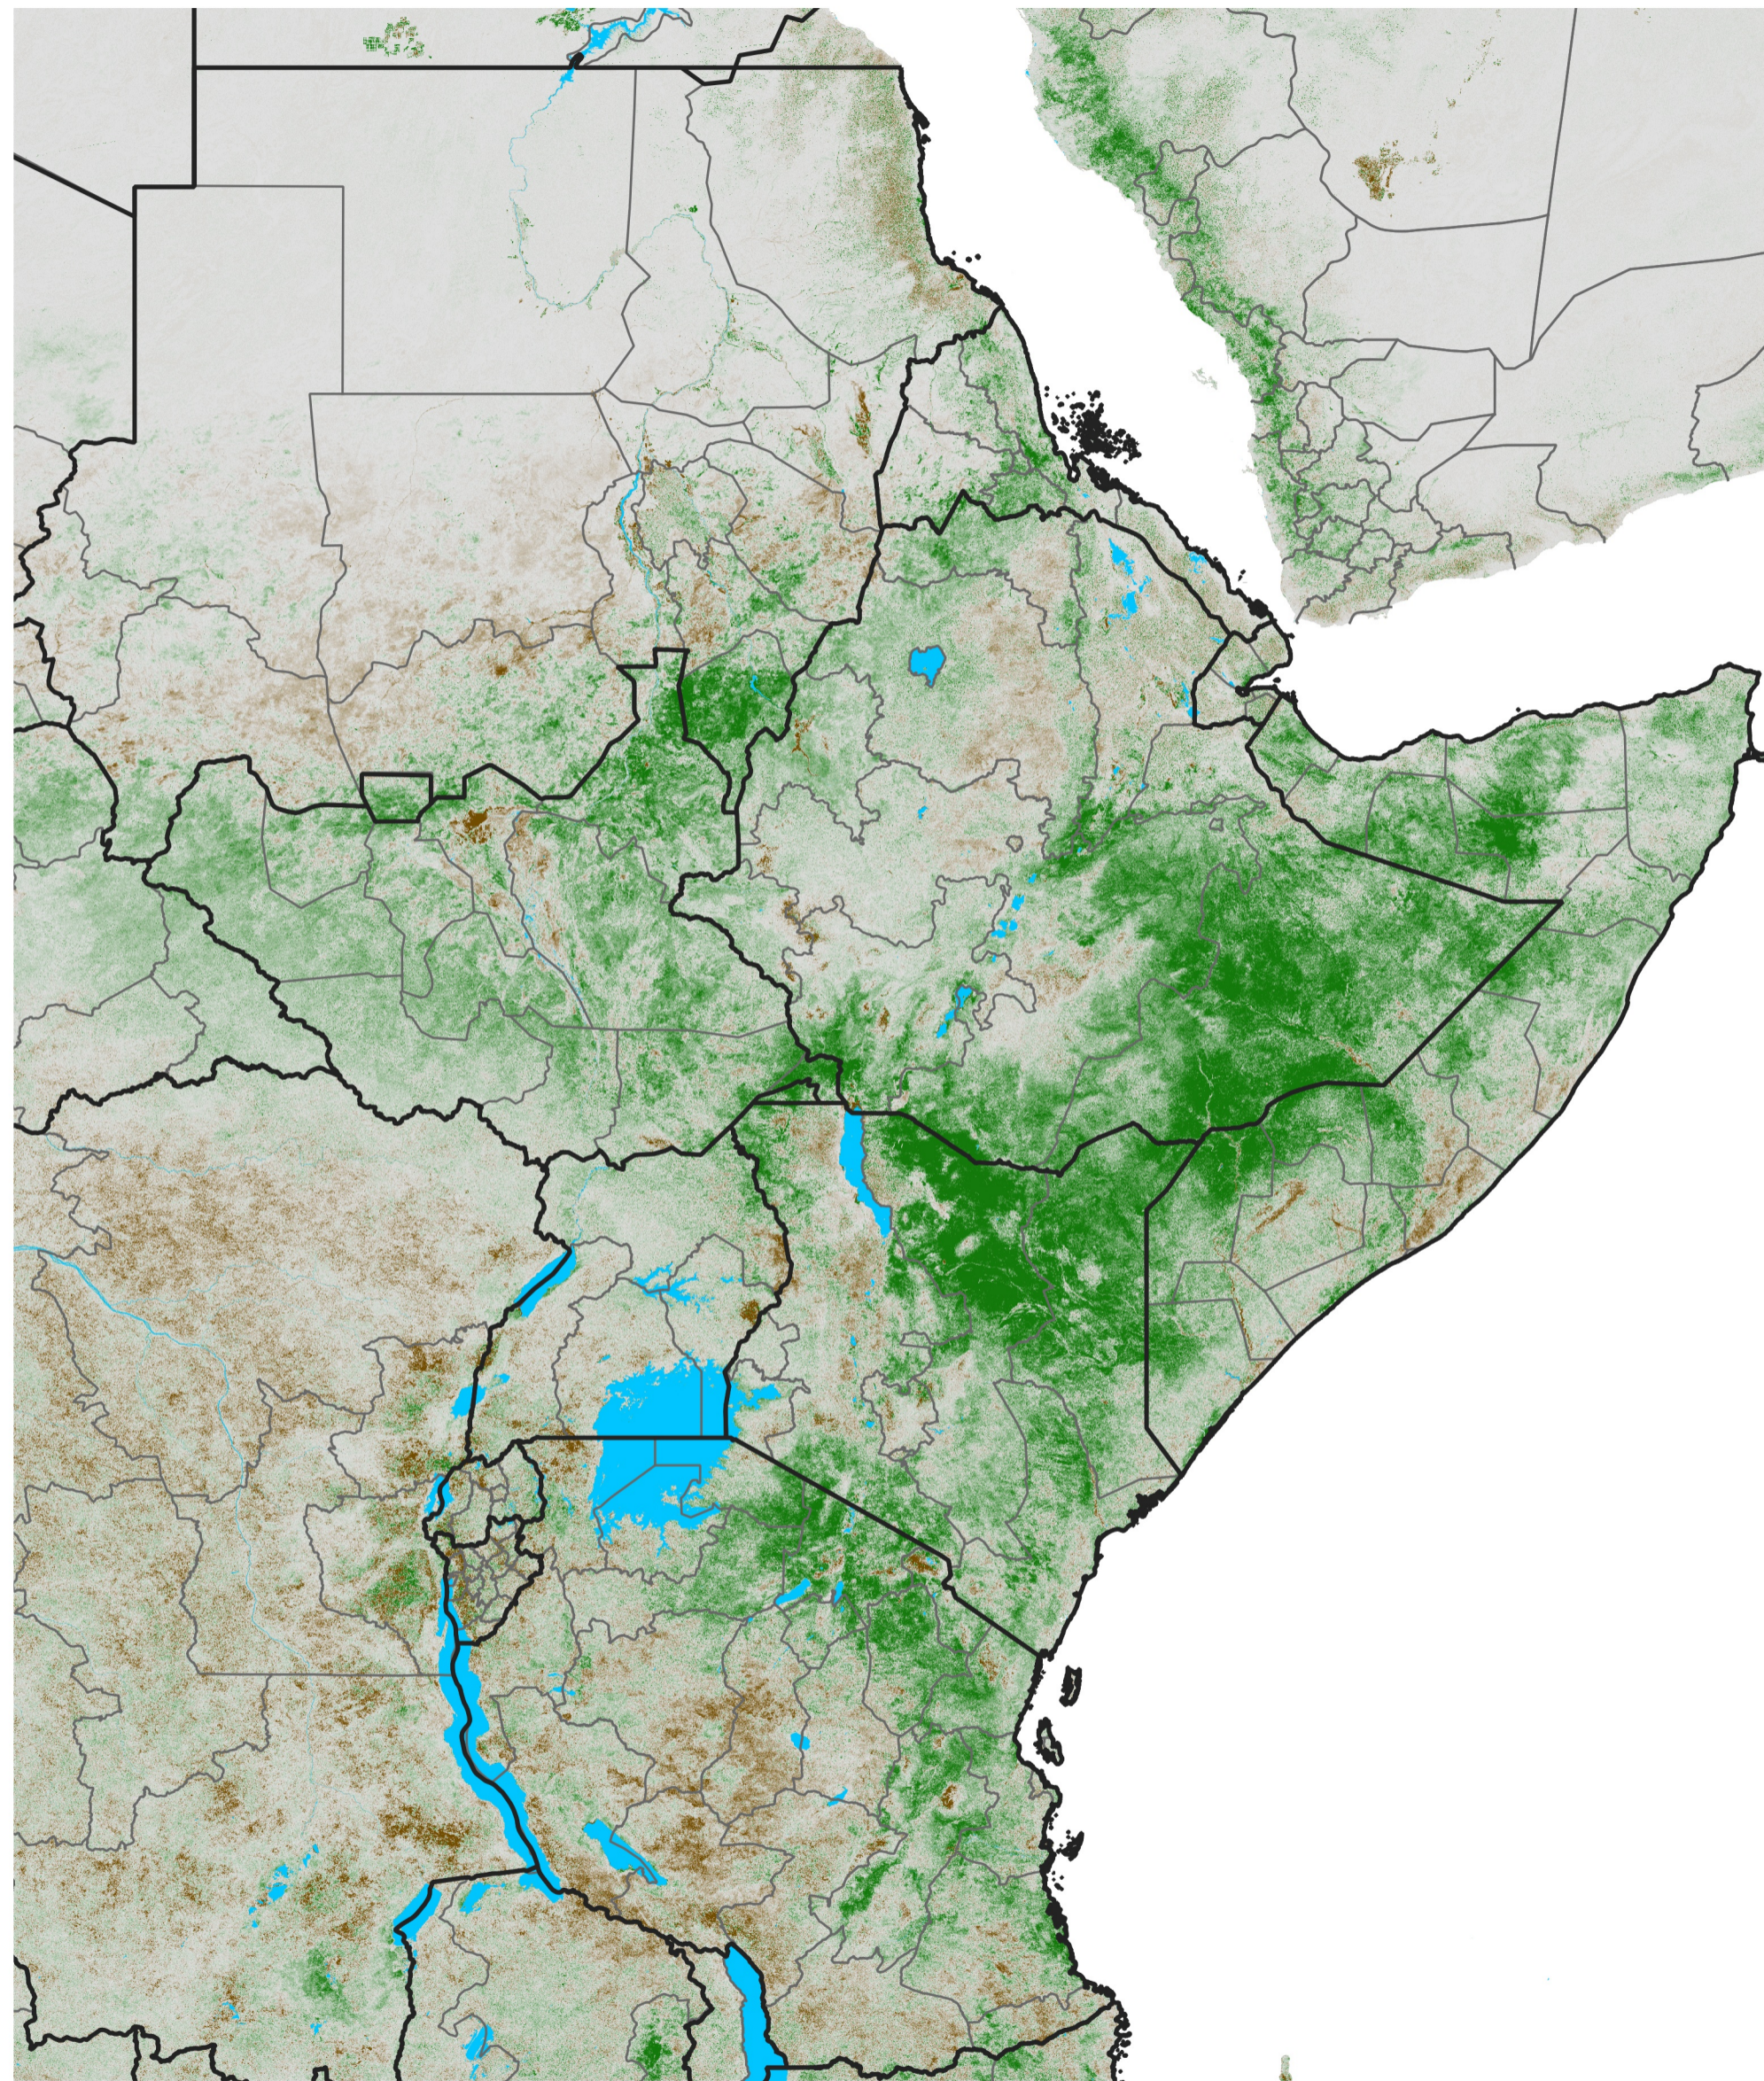

# East Africa NDVI Anomaly

2023 minus Mean (2012 - 2021)

Period 66 / Nov 21 - 30, 2023

## NDVI Anomaly

< -0.3   -0.2   -0.1   -0.05   0.05   0.1   0.2   > 0.3

Negative

No Difference

Positive