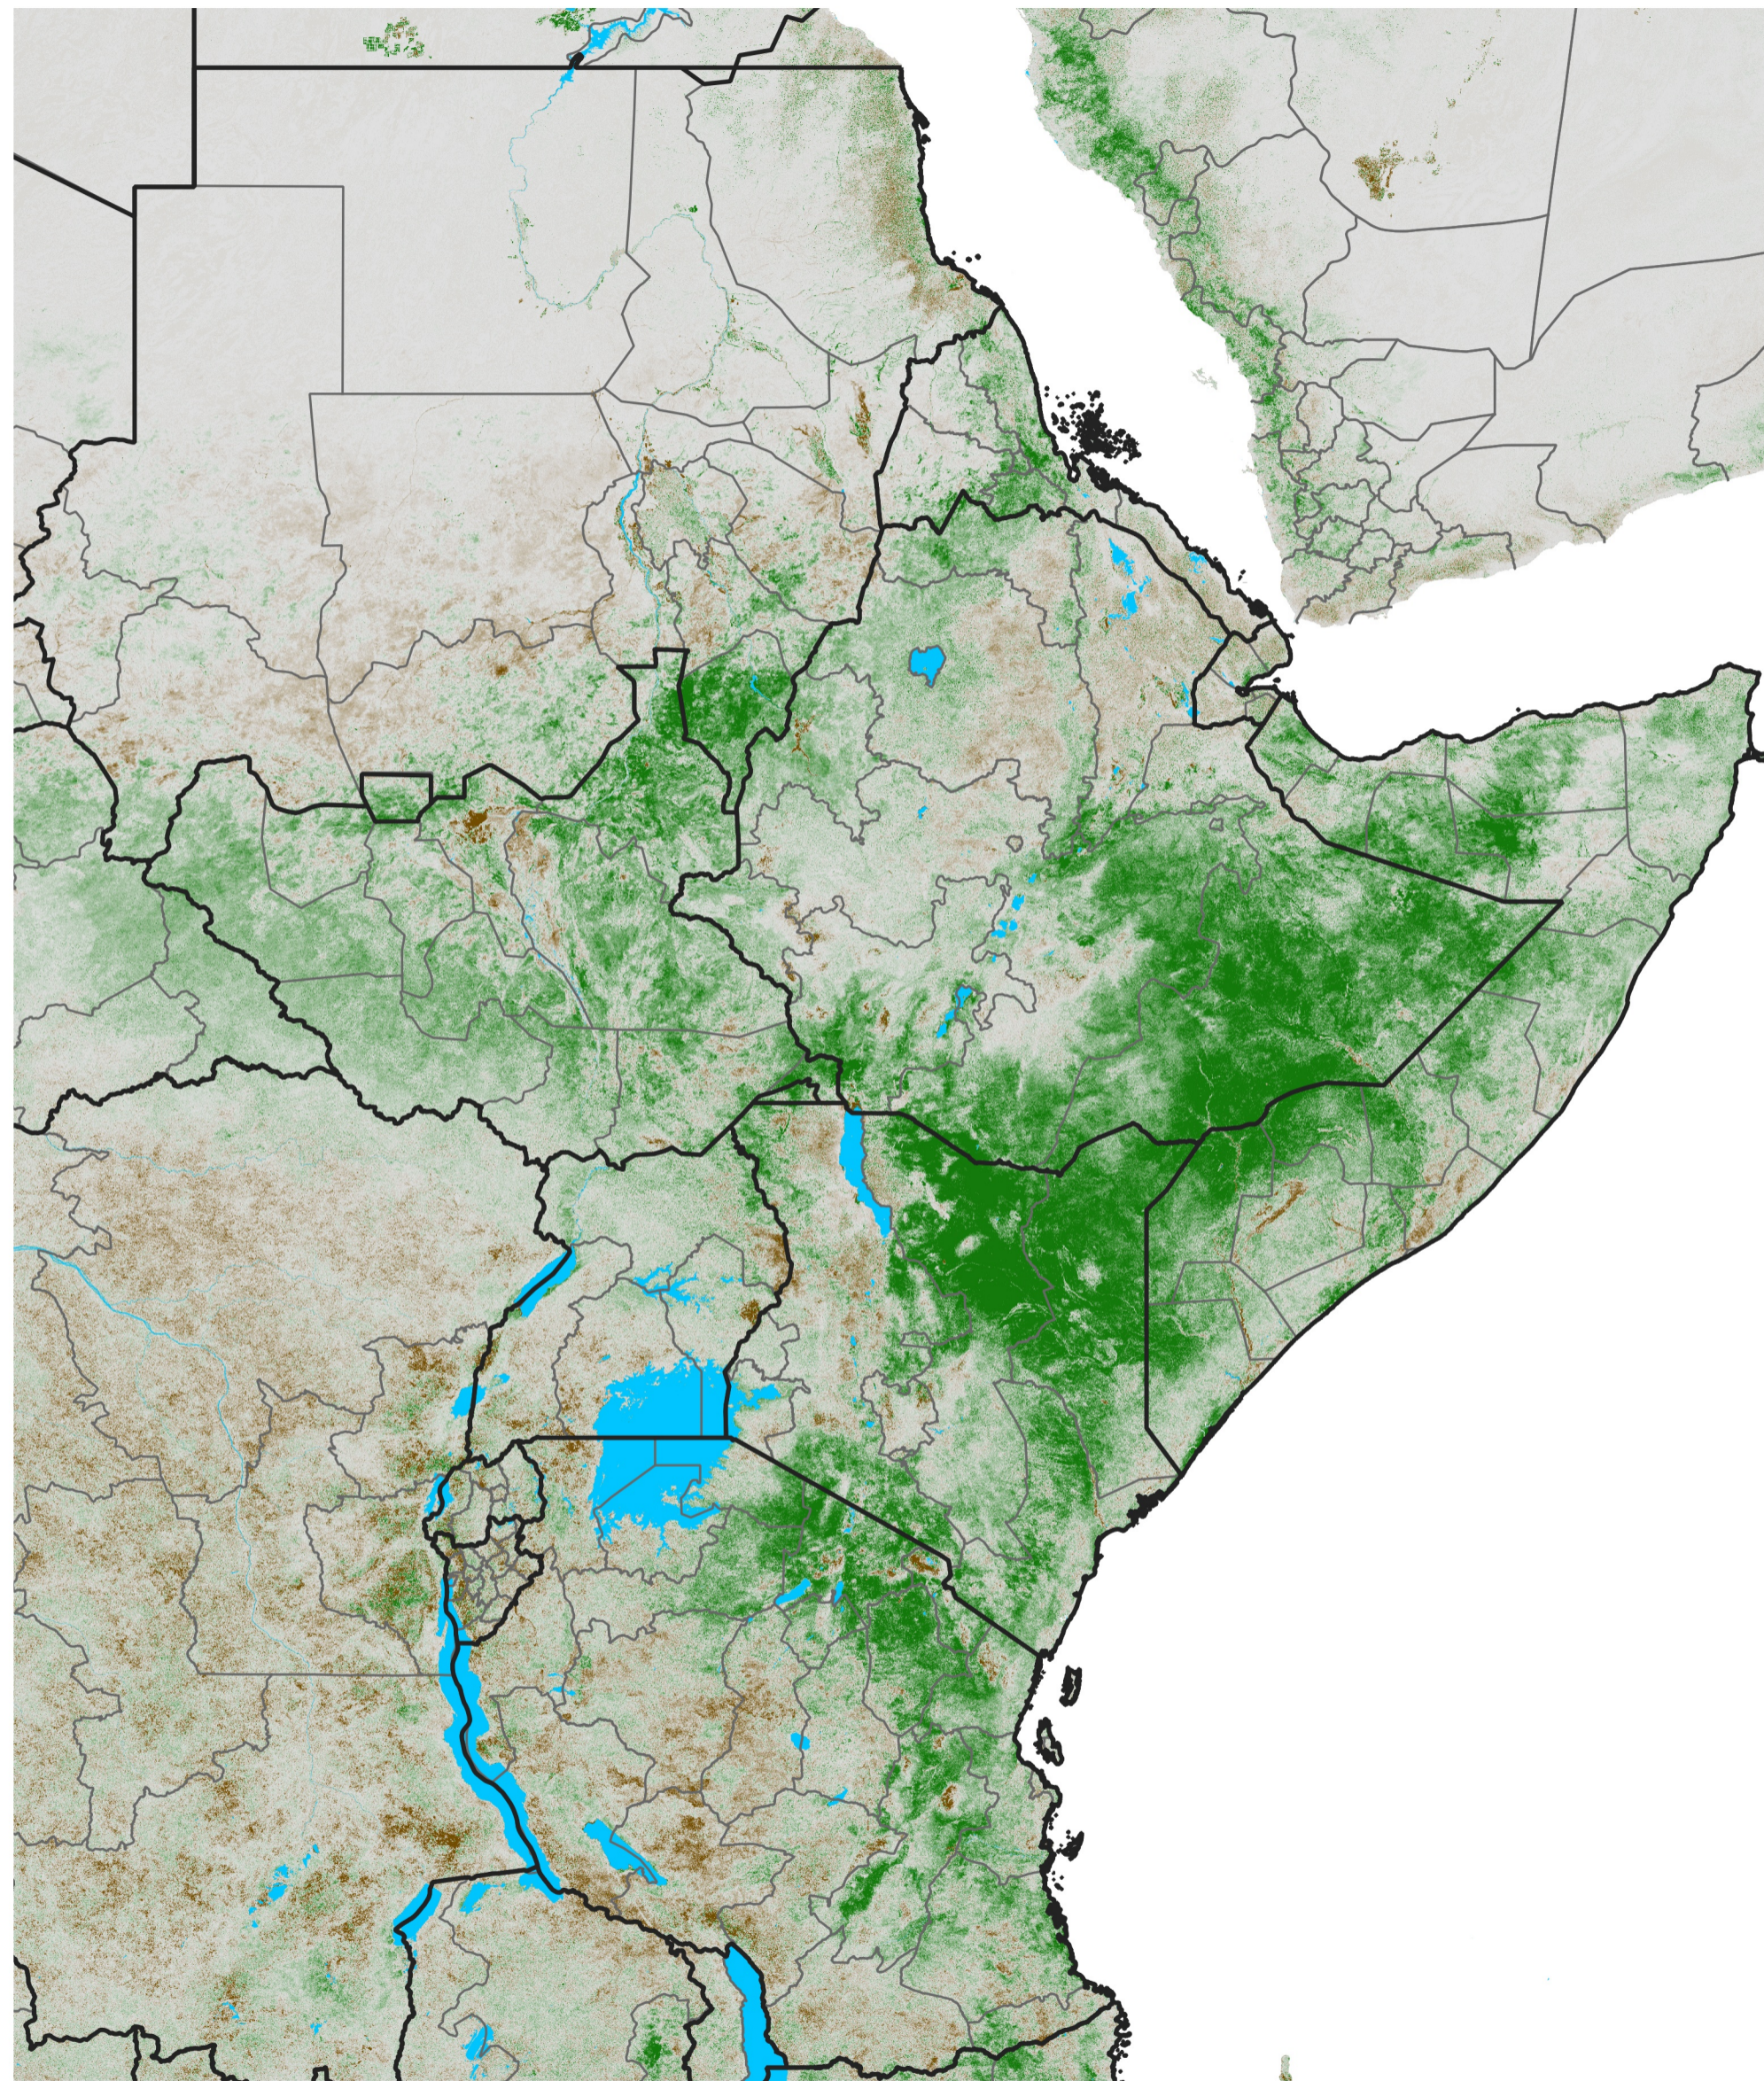

East Africa NDVI Anomaly

2023 minus Mean (2012 - 2021)

Period 68 / Dec 01 - 10, 2023

NDVI Anomaly

< -0.3 -0.2 -0.1 -0.05 0.05 0.1 0.2 >0.3

Negative

No Difference

Positive