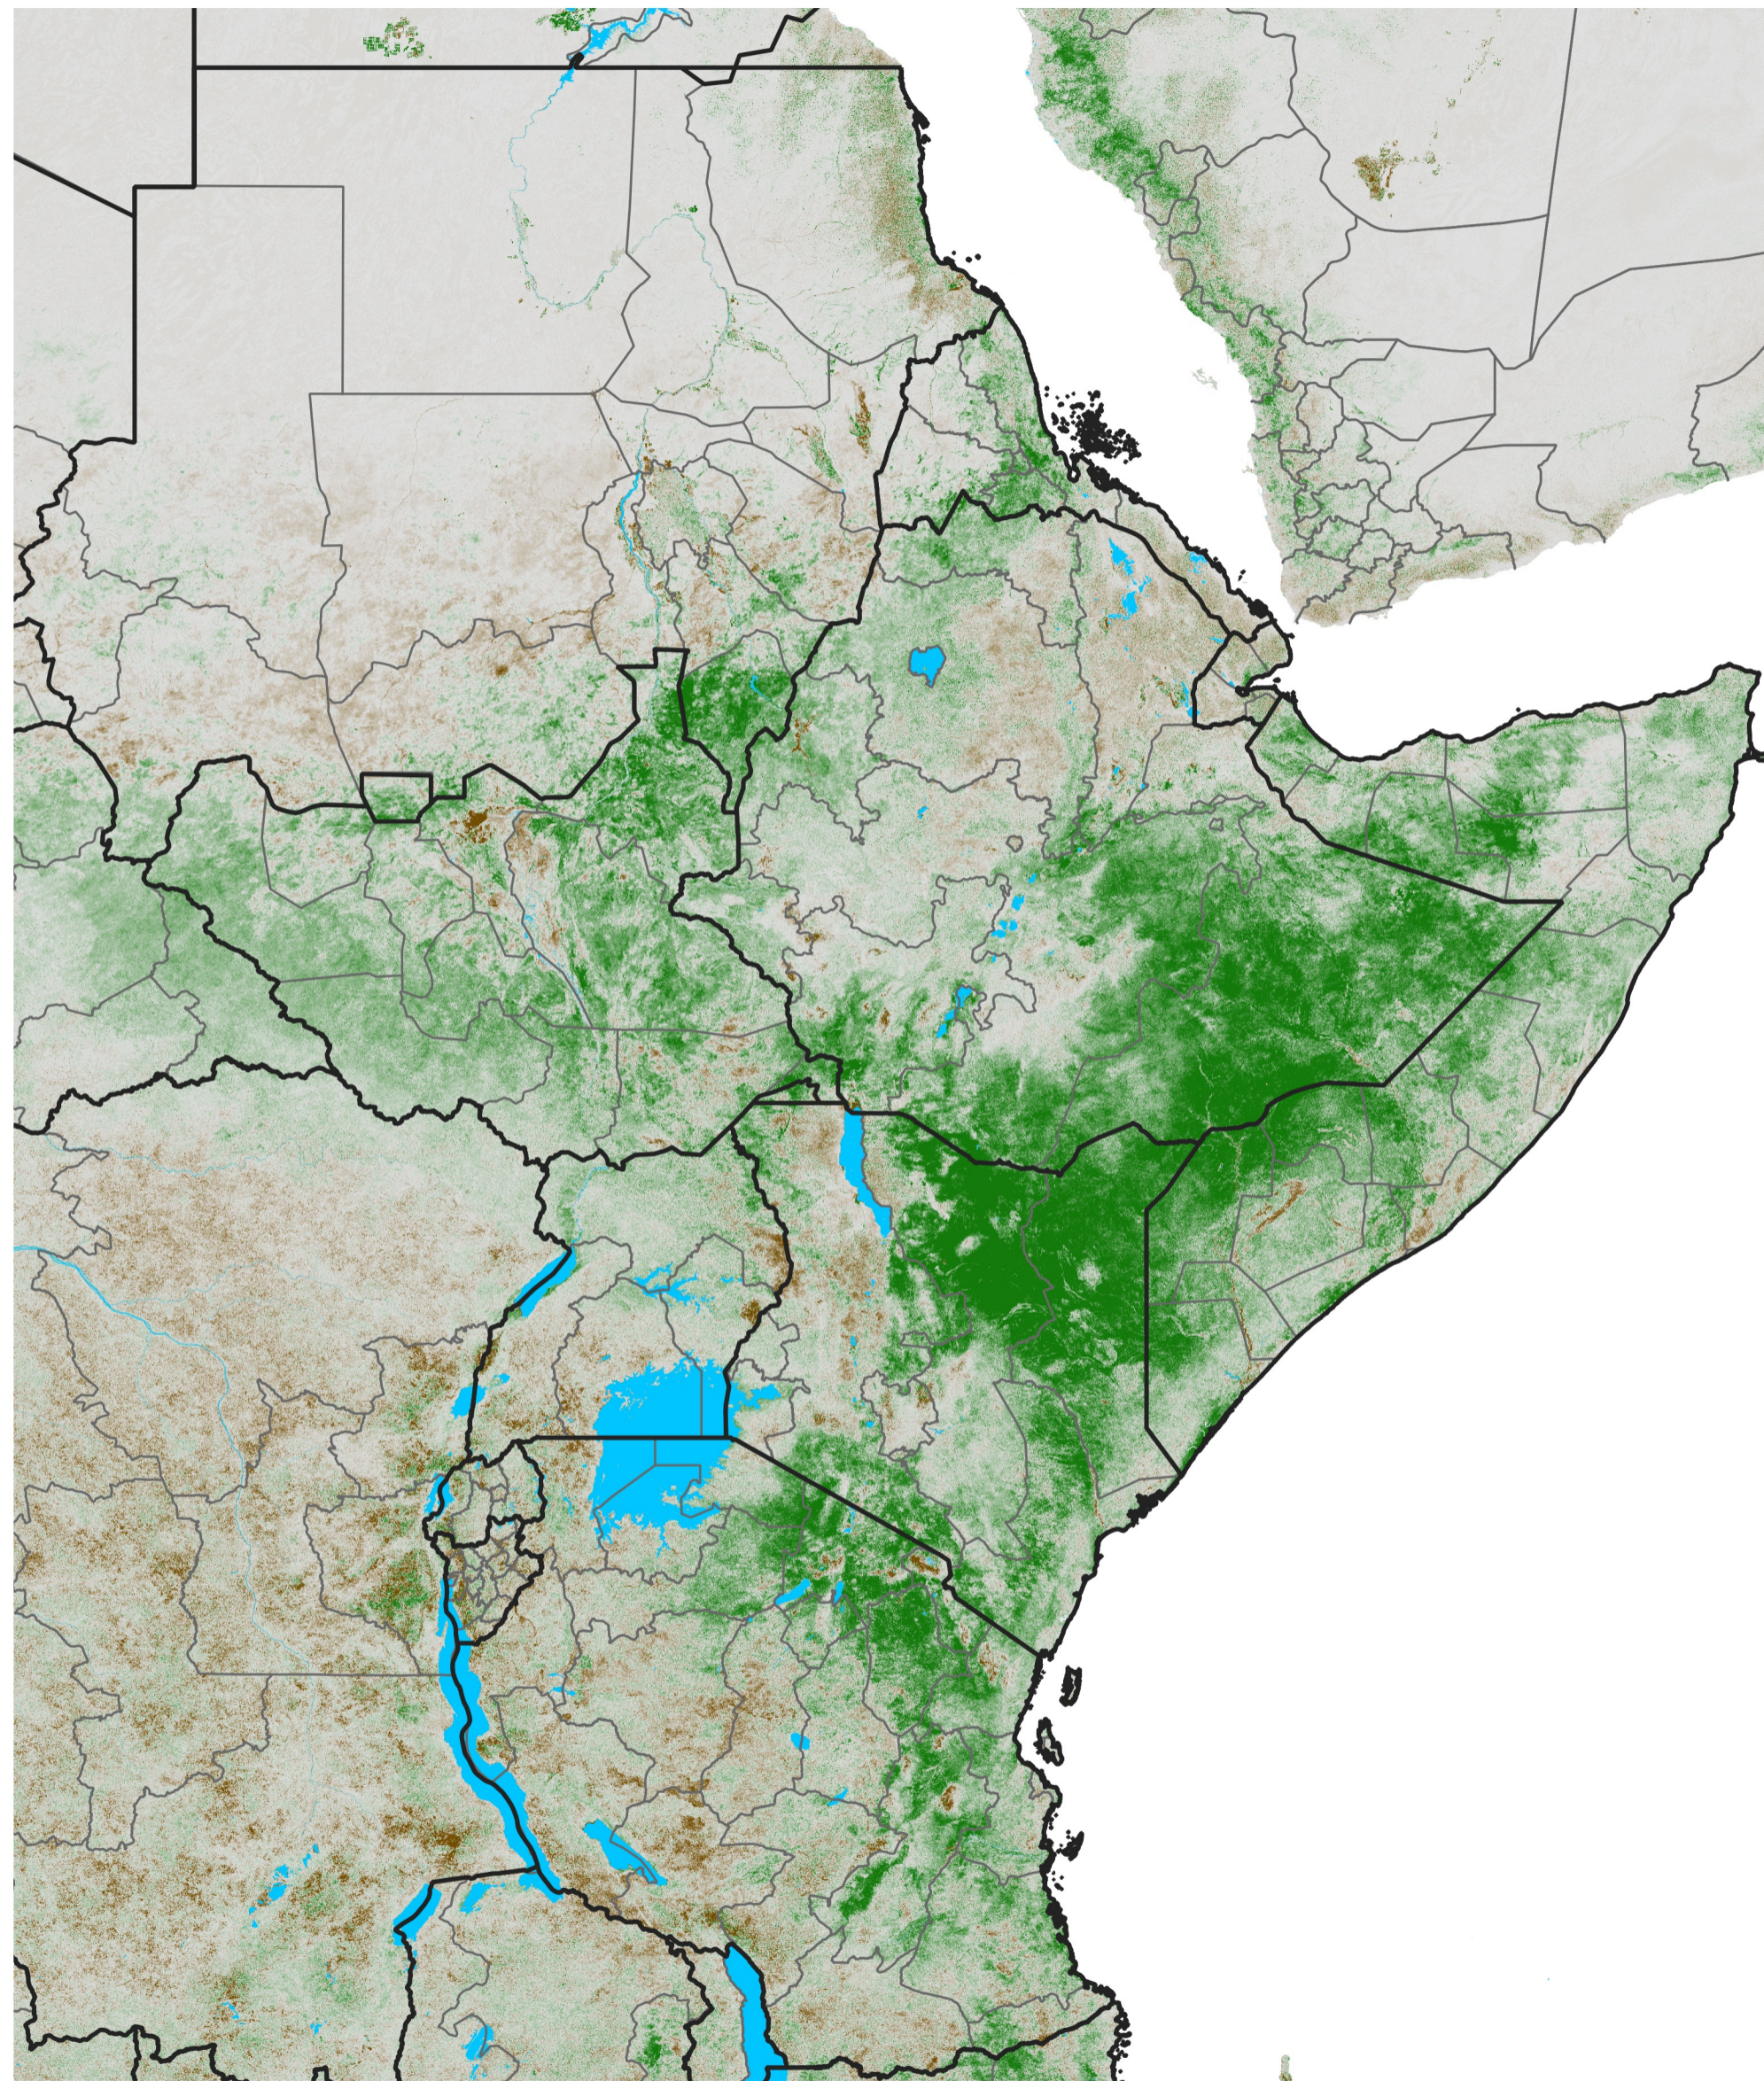

# East Africa NDVI Anomaly

2023 minus Mean (2012 - 2021)

Period 69 / Dec 06 - 15, 2023

### NDVI Anomaly

< -0.3   -0.2   -0.1   -0.05   0.05   0.1   0.2   >0.3

Negative

No Difference

Positive