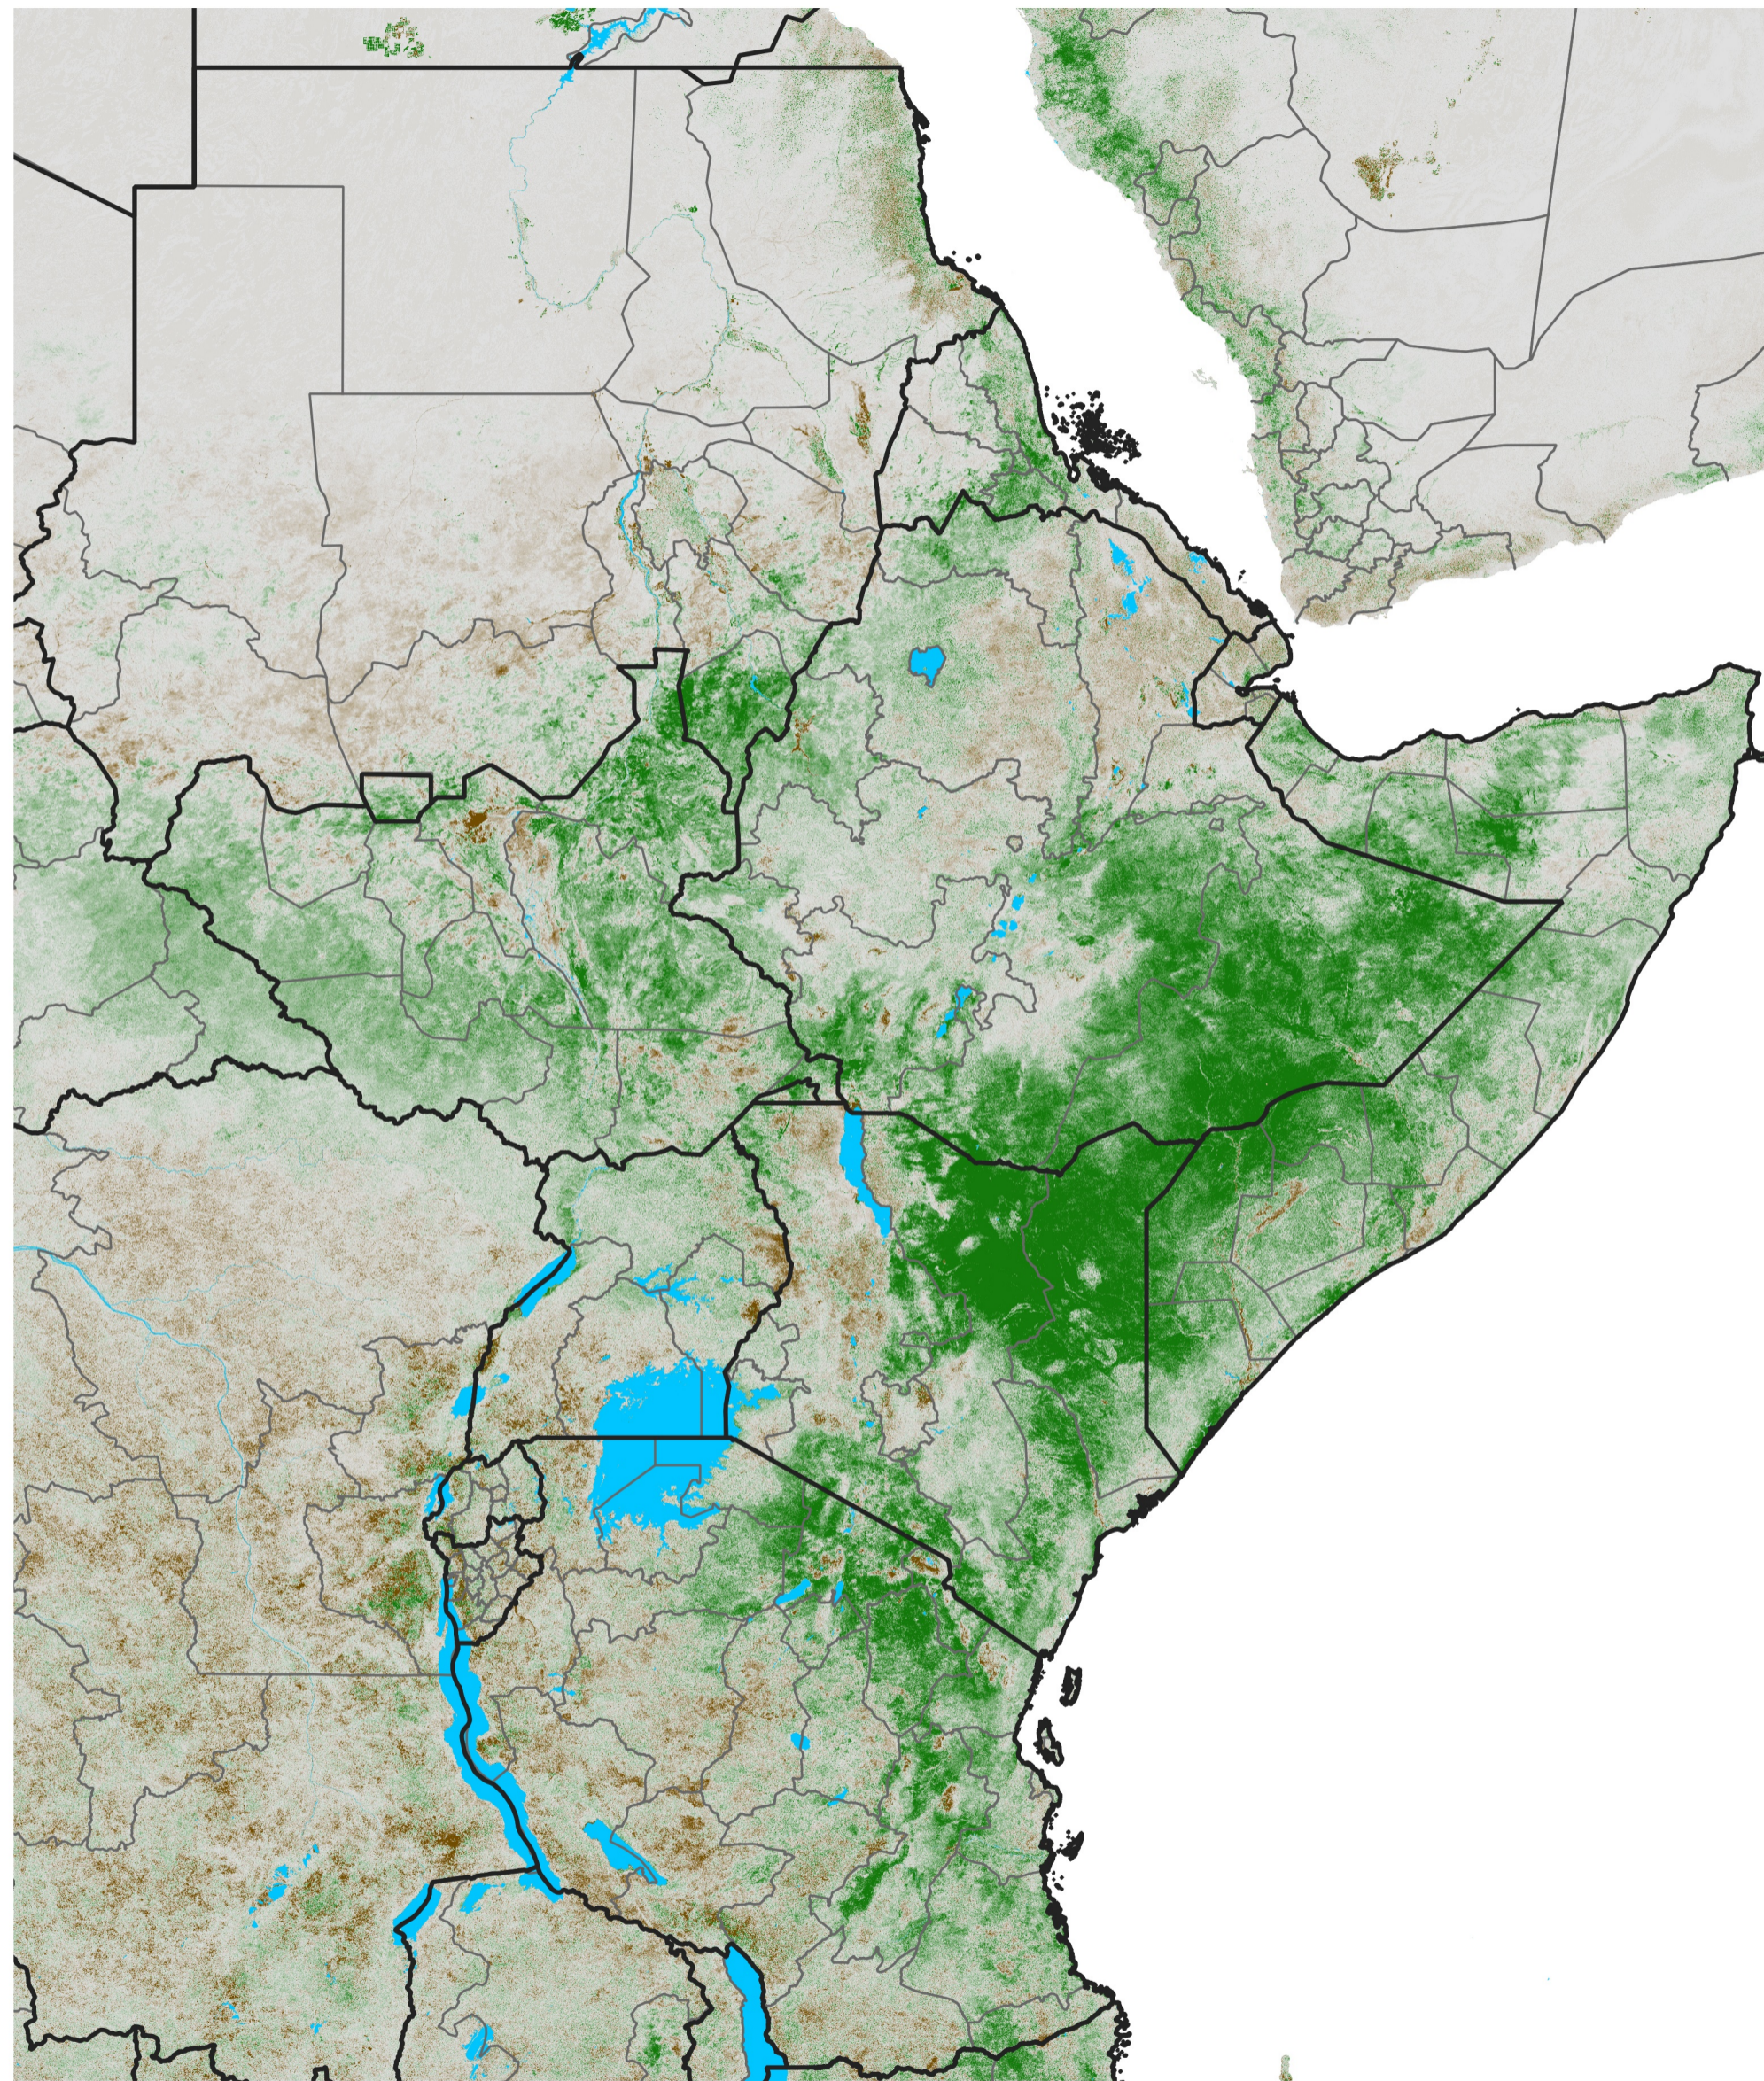

East Africa NDVI Anomaly

2023 minus Mean (2012 - 2021)

Period 70 / Dec 11 - 20, 2023

NDVI Anomaly

< -0.3 -0.2 -0.1 -0.05 0.05 0.1 0.2 >0.3

Negative

No Difference

Positive