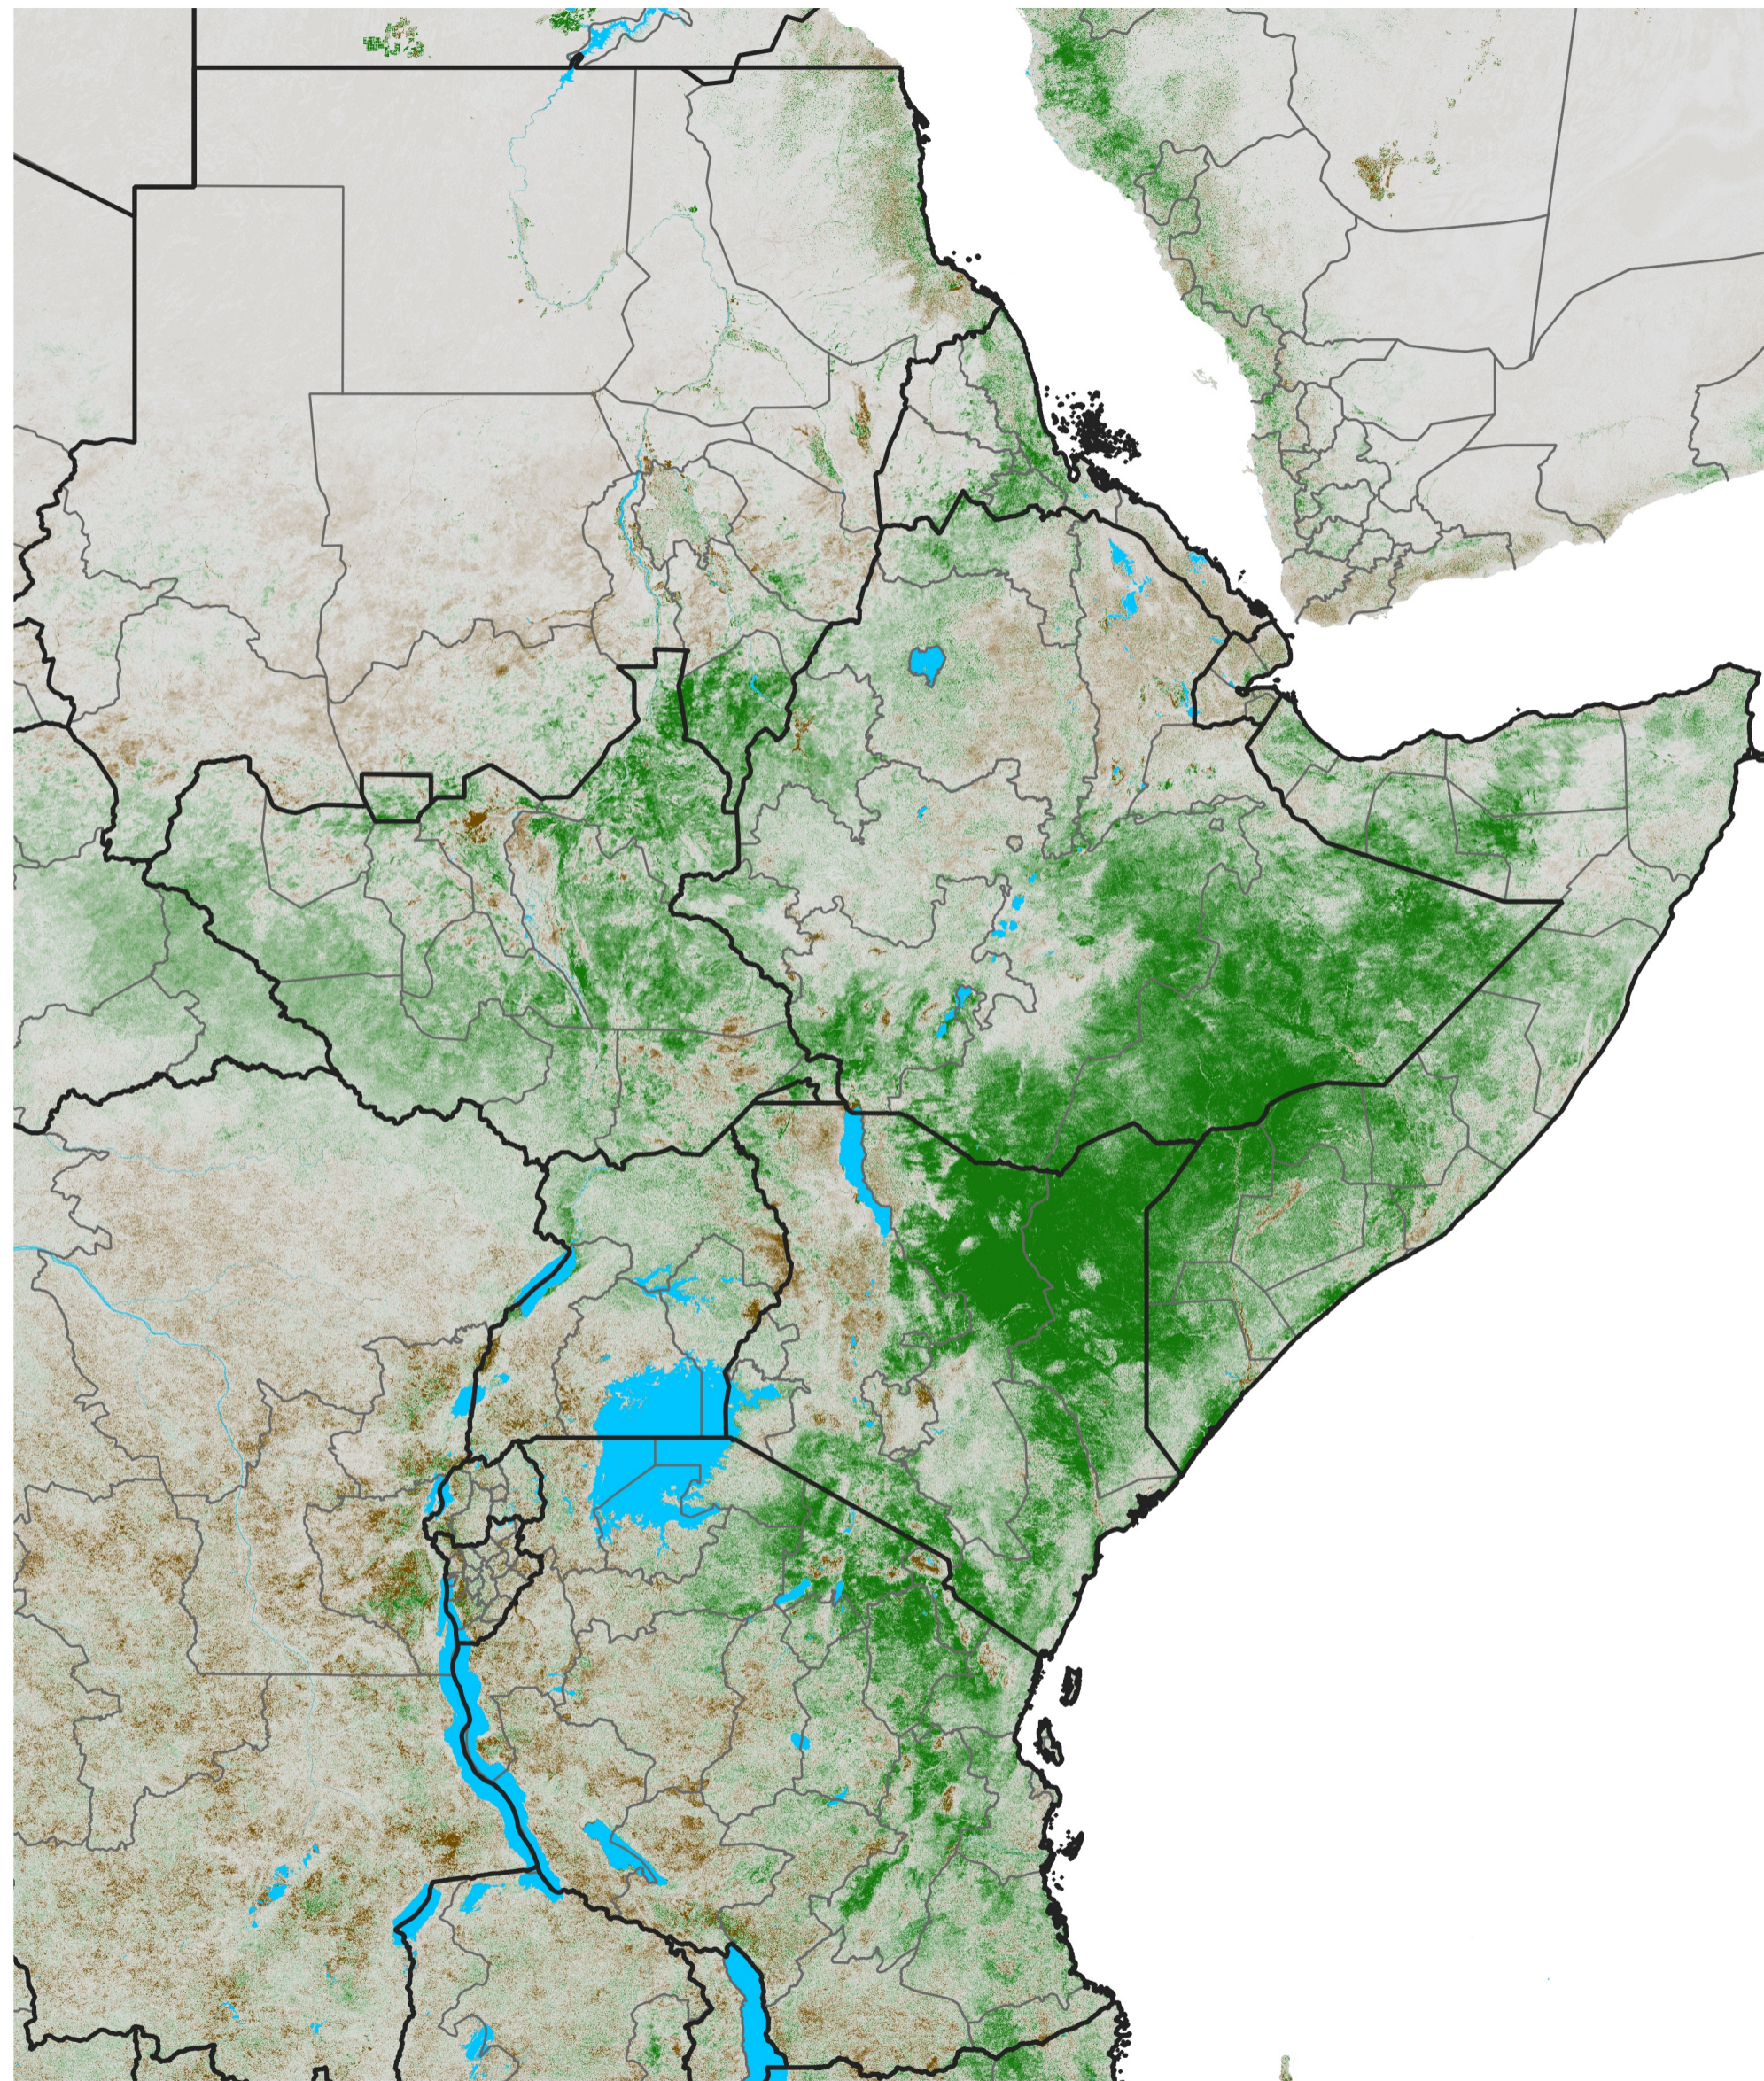

East Africa NDVI Anomaly

2023 minus Mean (2012 - 2021)

Period 71 / Dec 16 - 25, 2023

NDVI Anomaly

< -0.3 -0.2 -0.1 -0.05 0.05 0.1 0.2 >0.3

Negative

No Difference

Positive