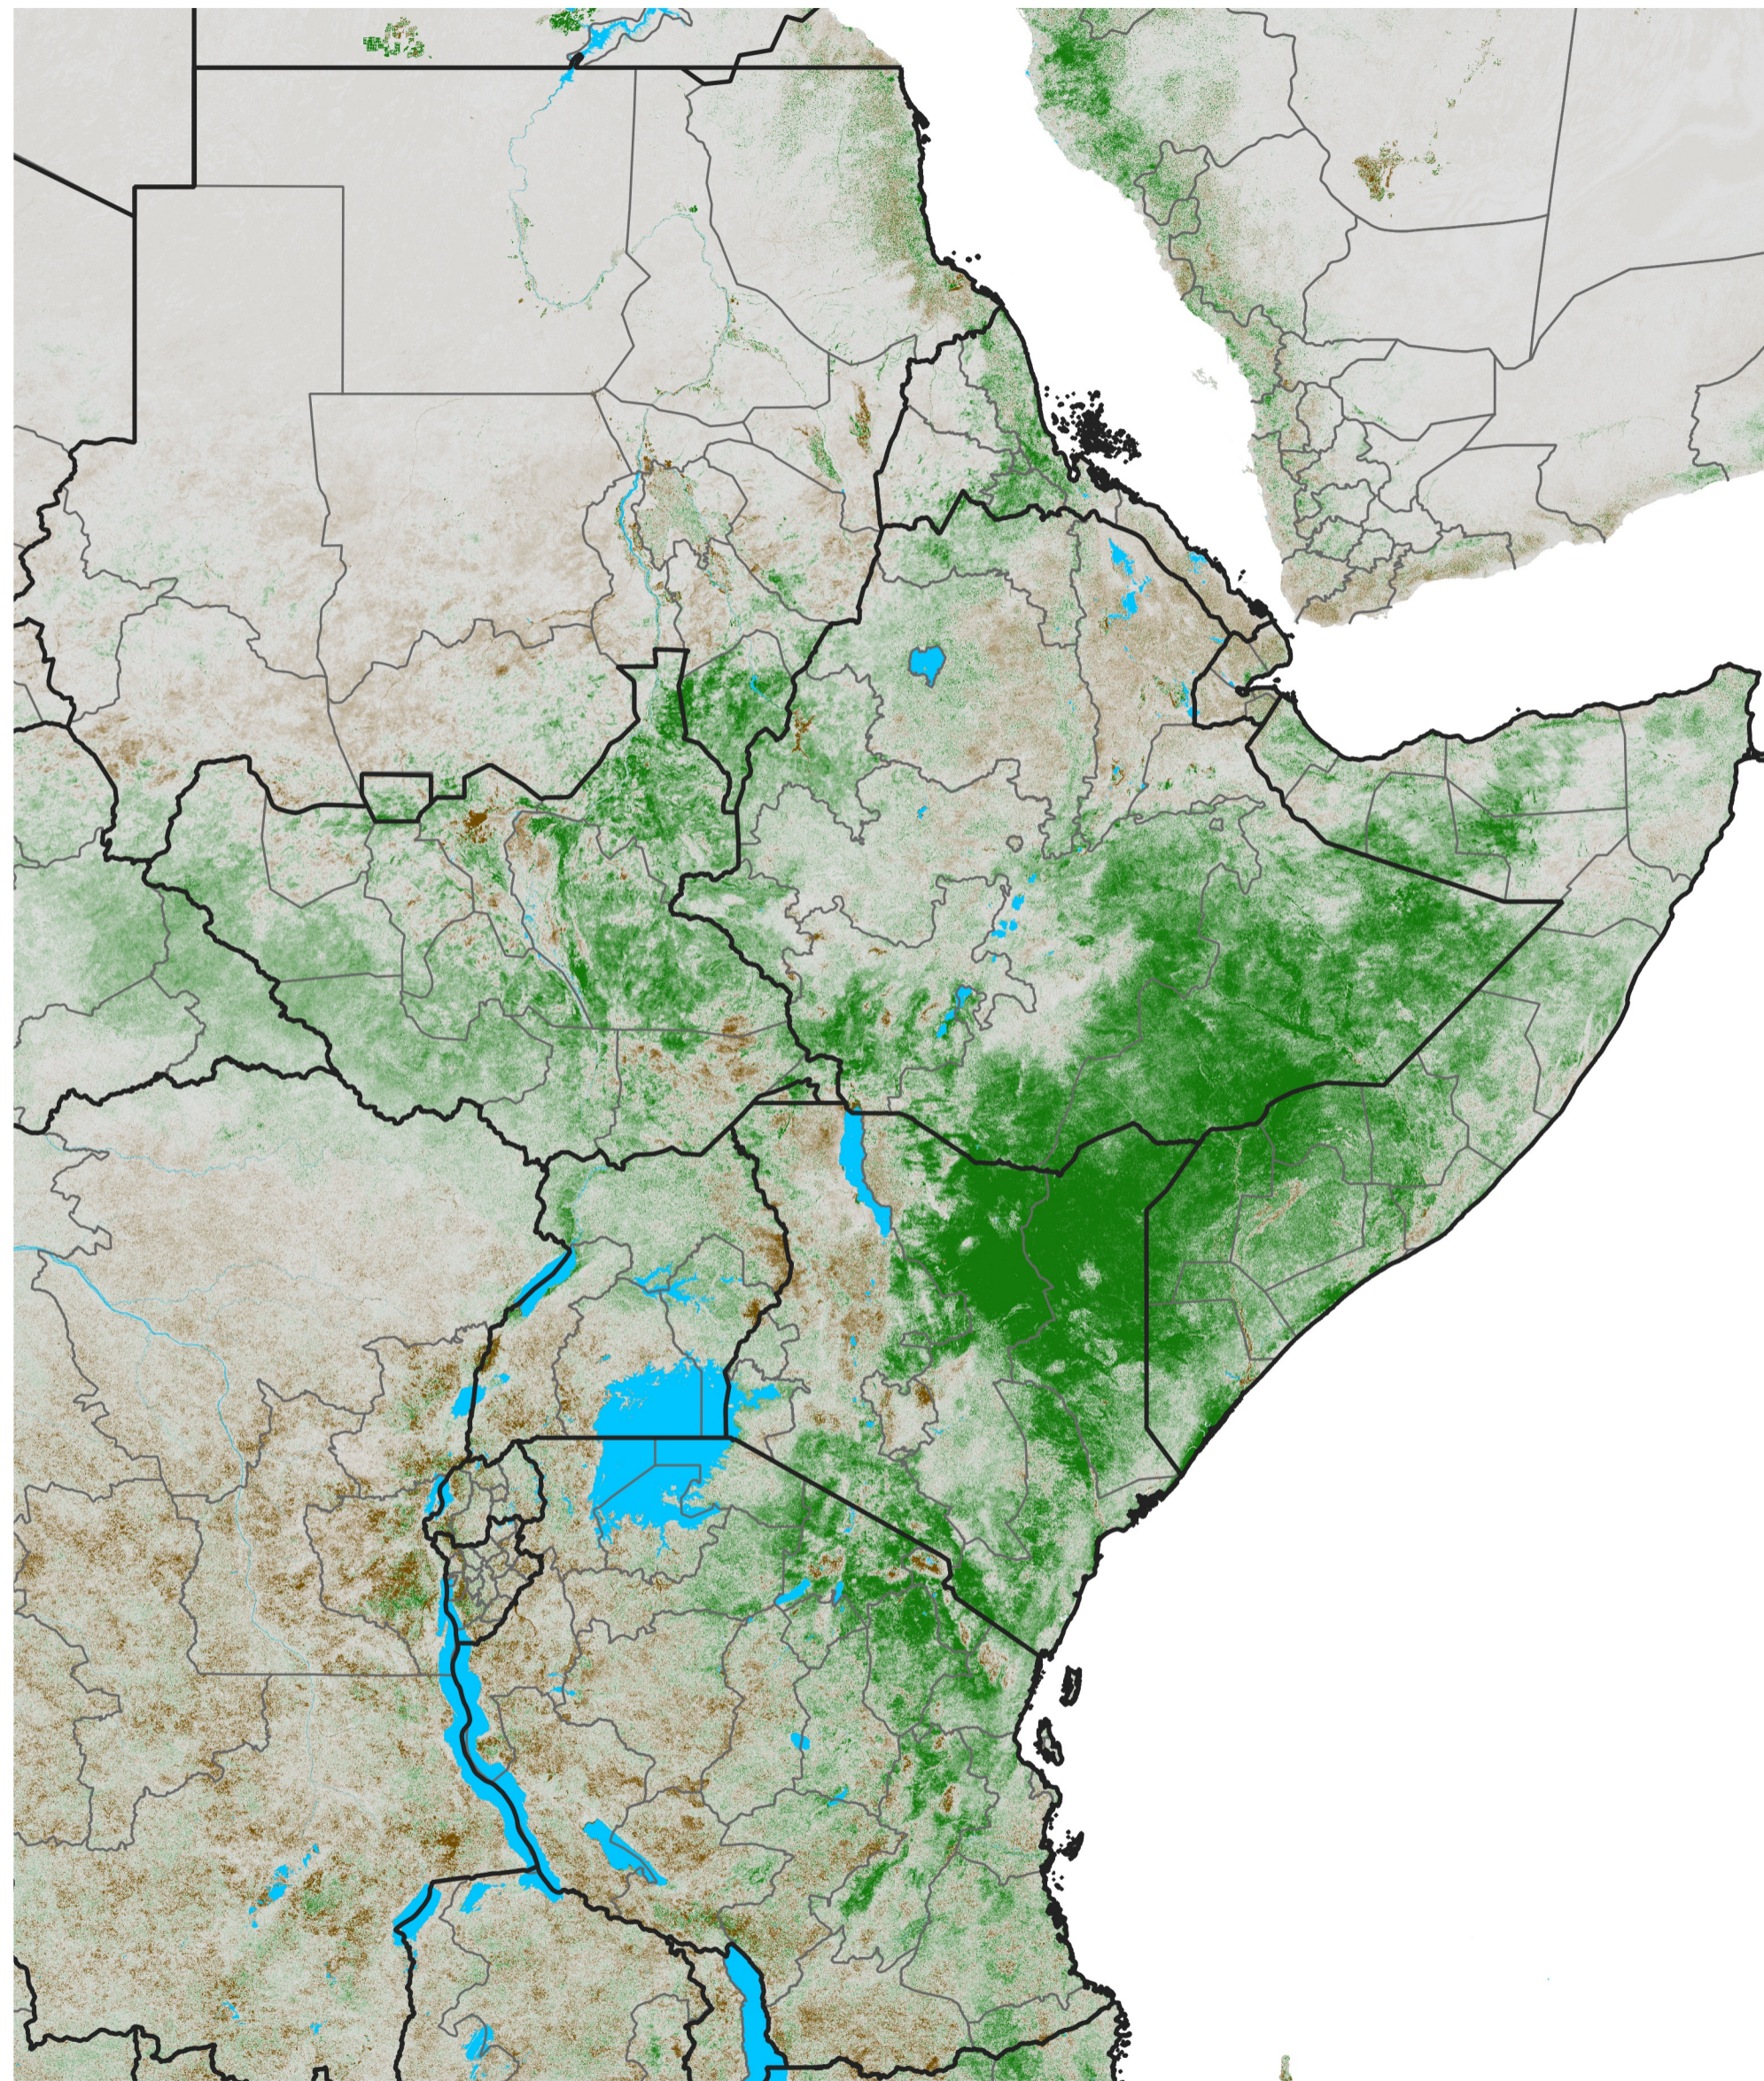

# East Africa NDVI Anomaly

2023 minus Mean (2012 - 2021)

Period 72 / Dec 21 - 31, 2023

## NDVI Anomaly

< -0.3   -0.2   -0.1   -0.05   0.05   0.1   0.2   >0.3

Negative

No Difference

Positive