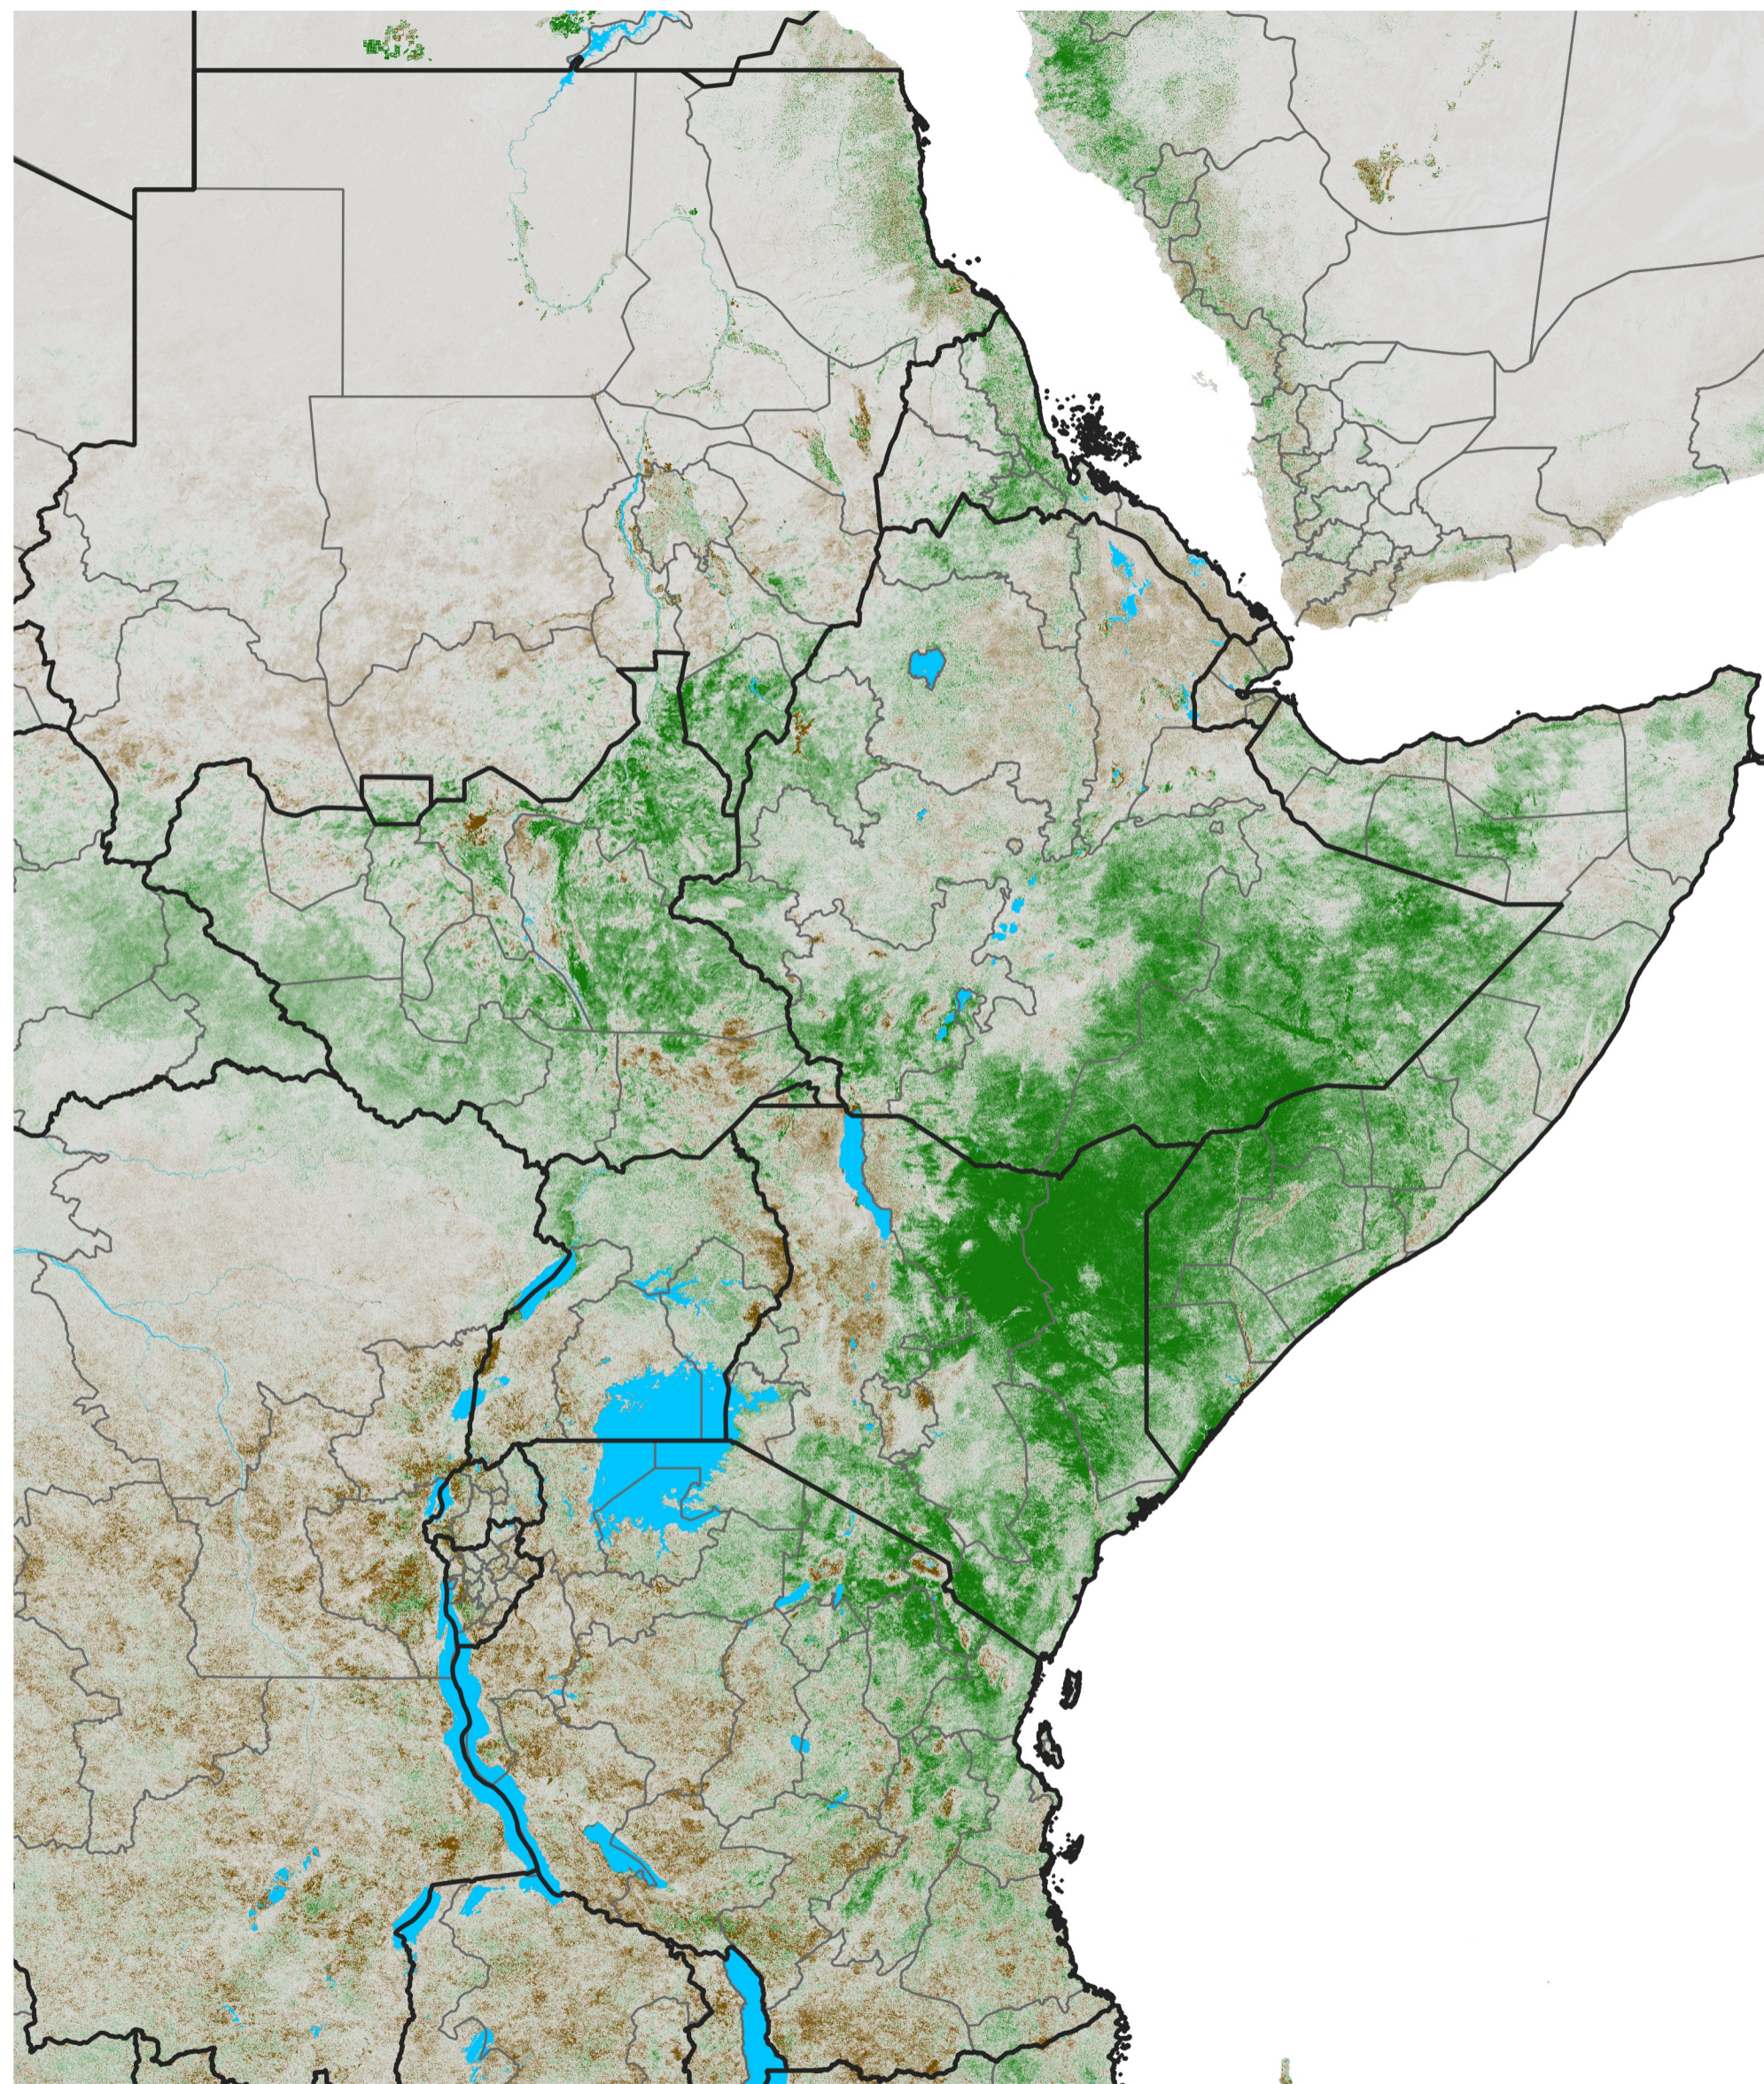

East Africa NDVI Anomaly

2024 minus Mean (2012 - 2021)

Period 01 / Dec 26, 2023 - Jan 05, 2024

NDVI Anomaly

< -0.3 -0.2 -0.1 -0.05 0.05 0.1 0.2 >0.3

Negative

No Difference

Positive