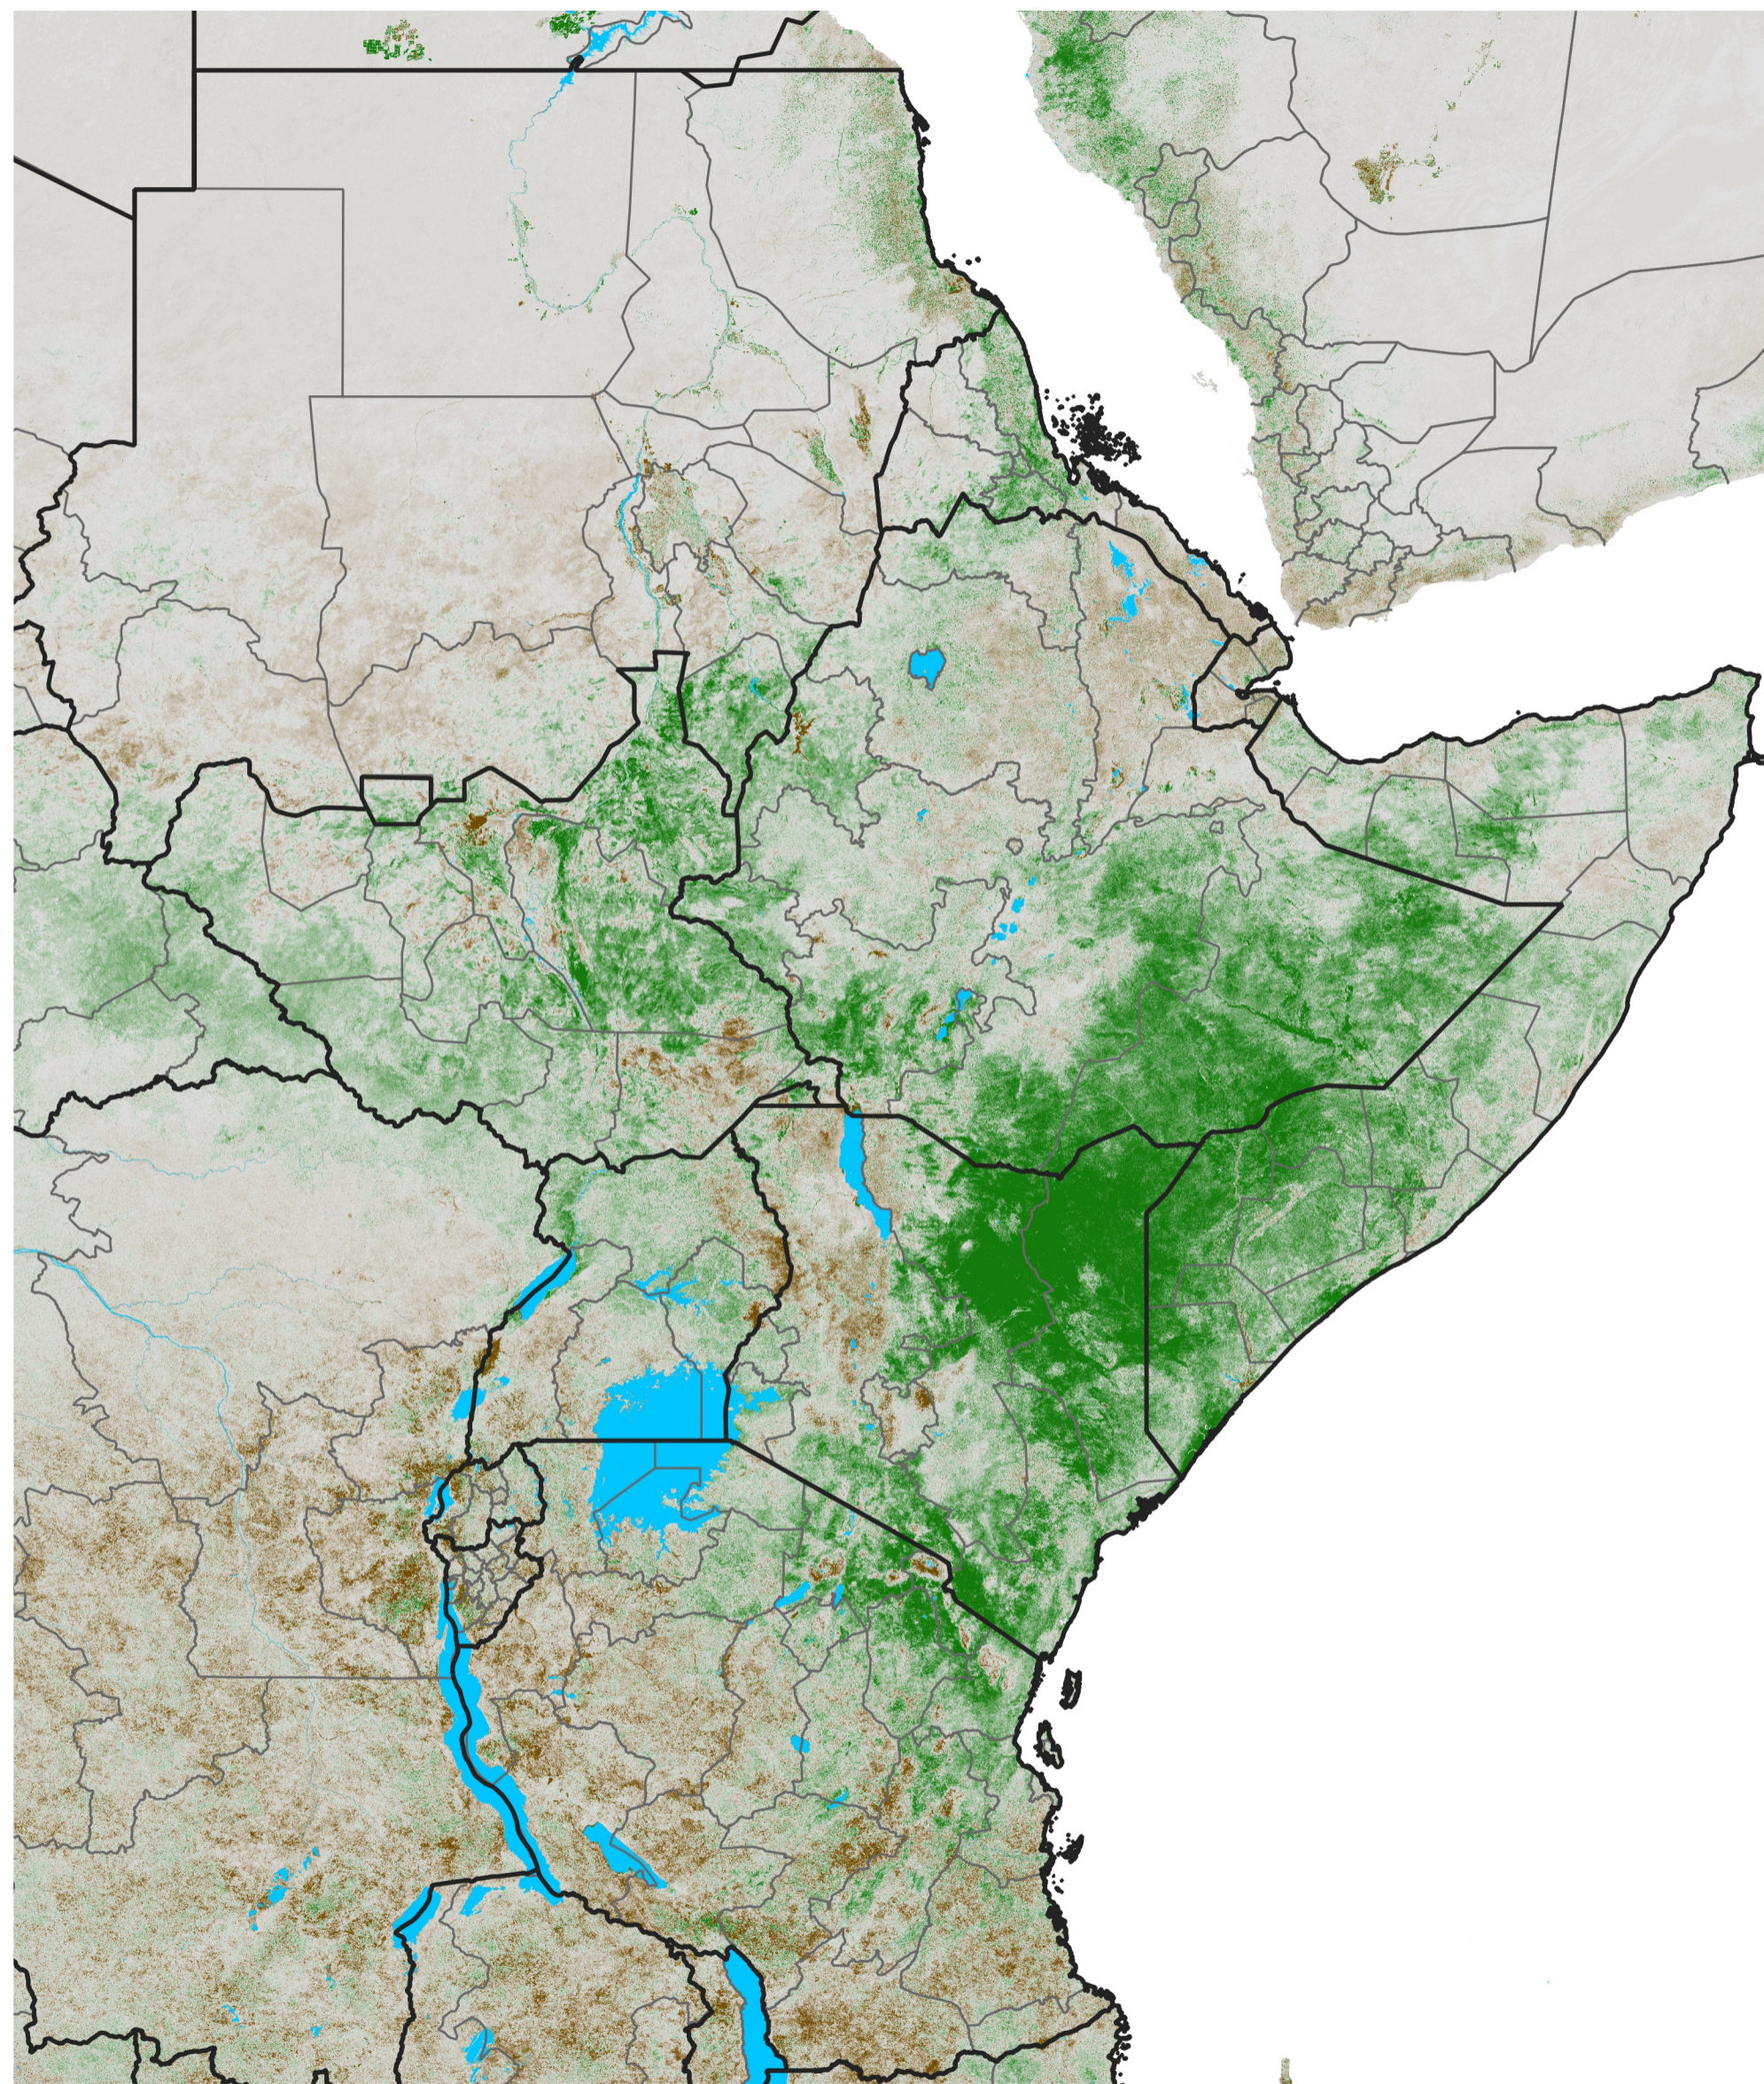

East Africa NDVI Anomaly

2024 minus Mean (2012 - 2021)

Period 02 / Jan 01 - 10, 2024

NDVI Anomaly

< -0.3 -0.2 -0.1 -0.05 0.05 0.1 0.2 >0.3

Negative

No Difference

Positive