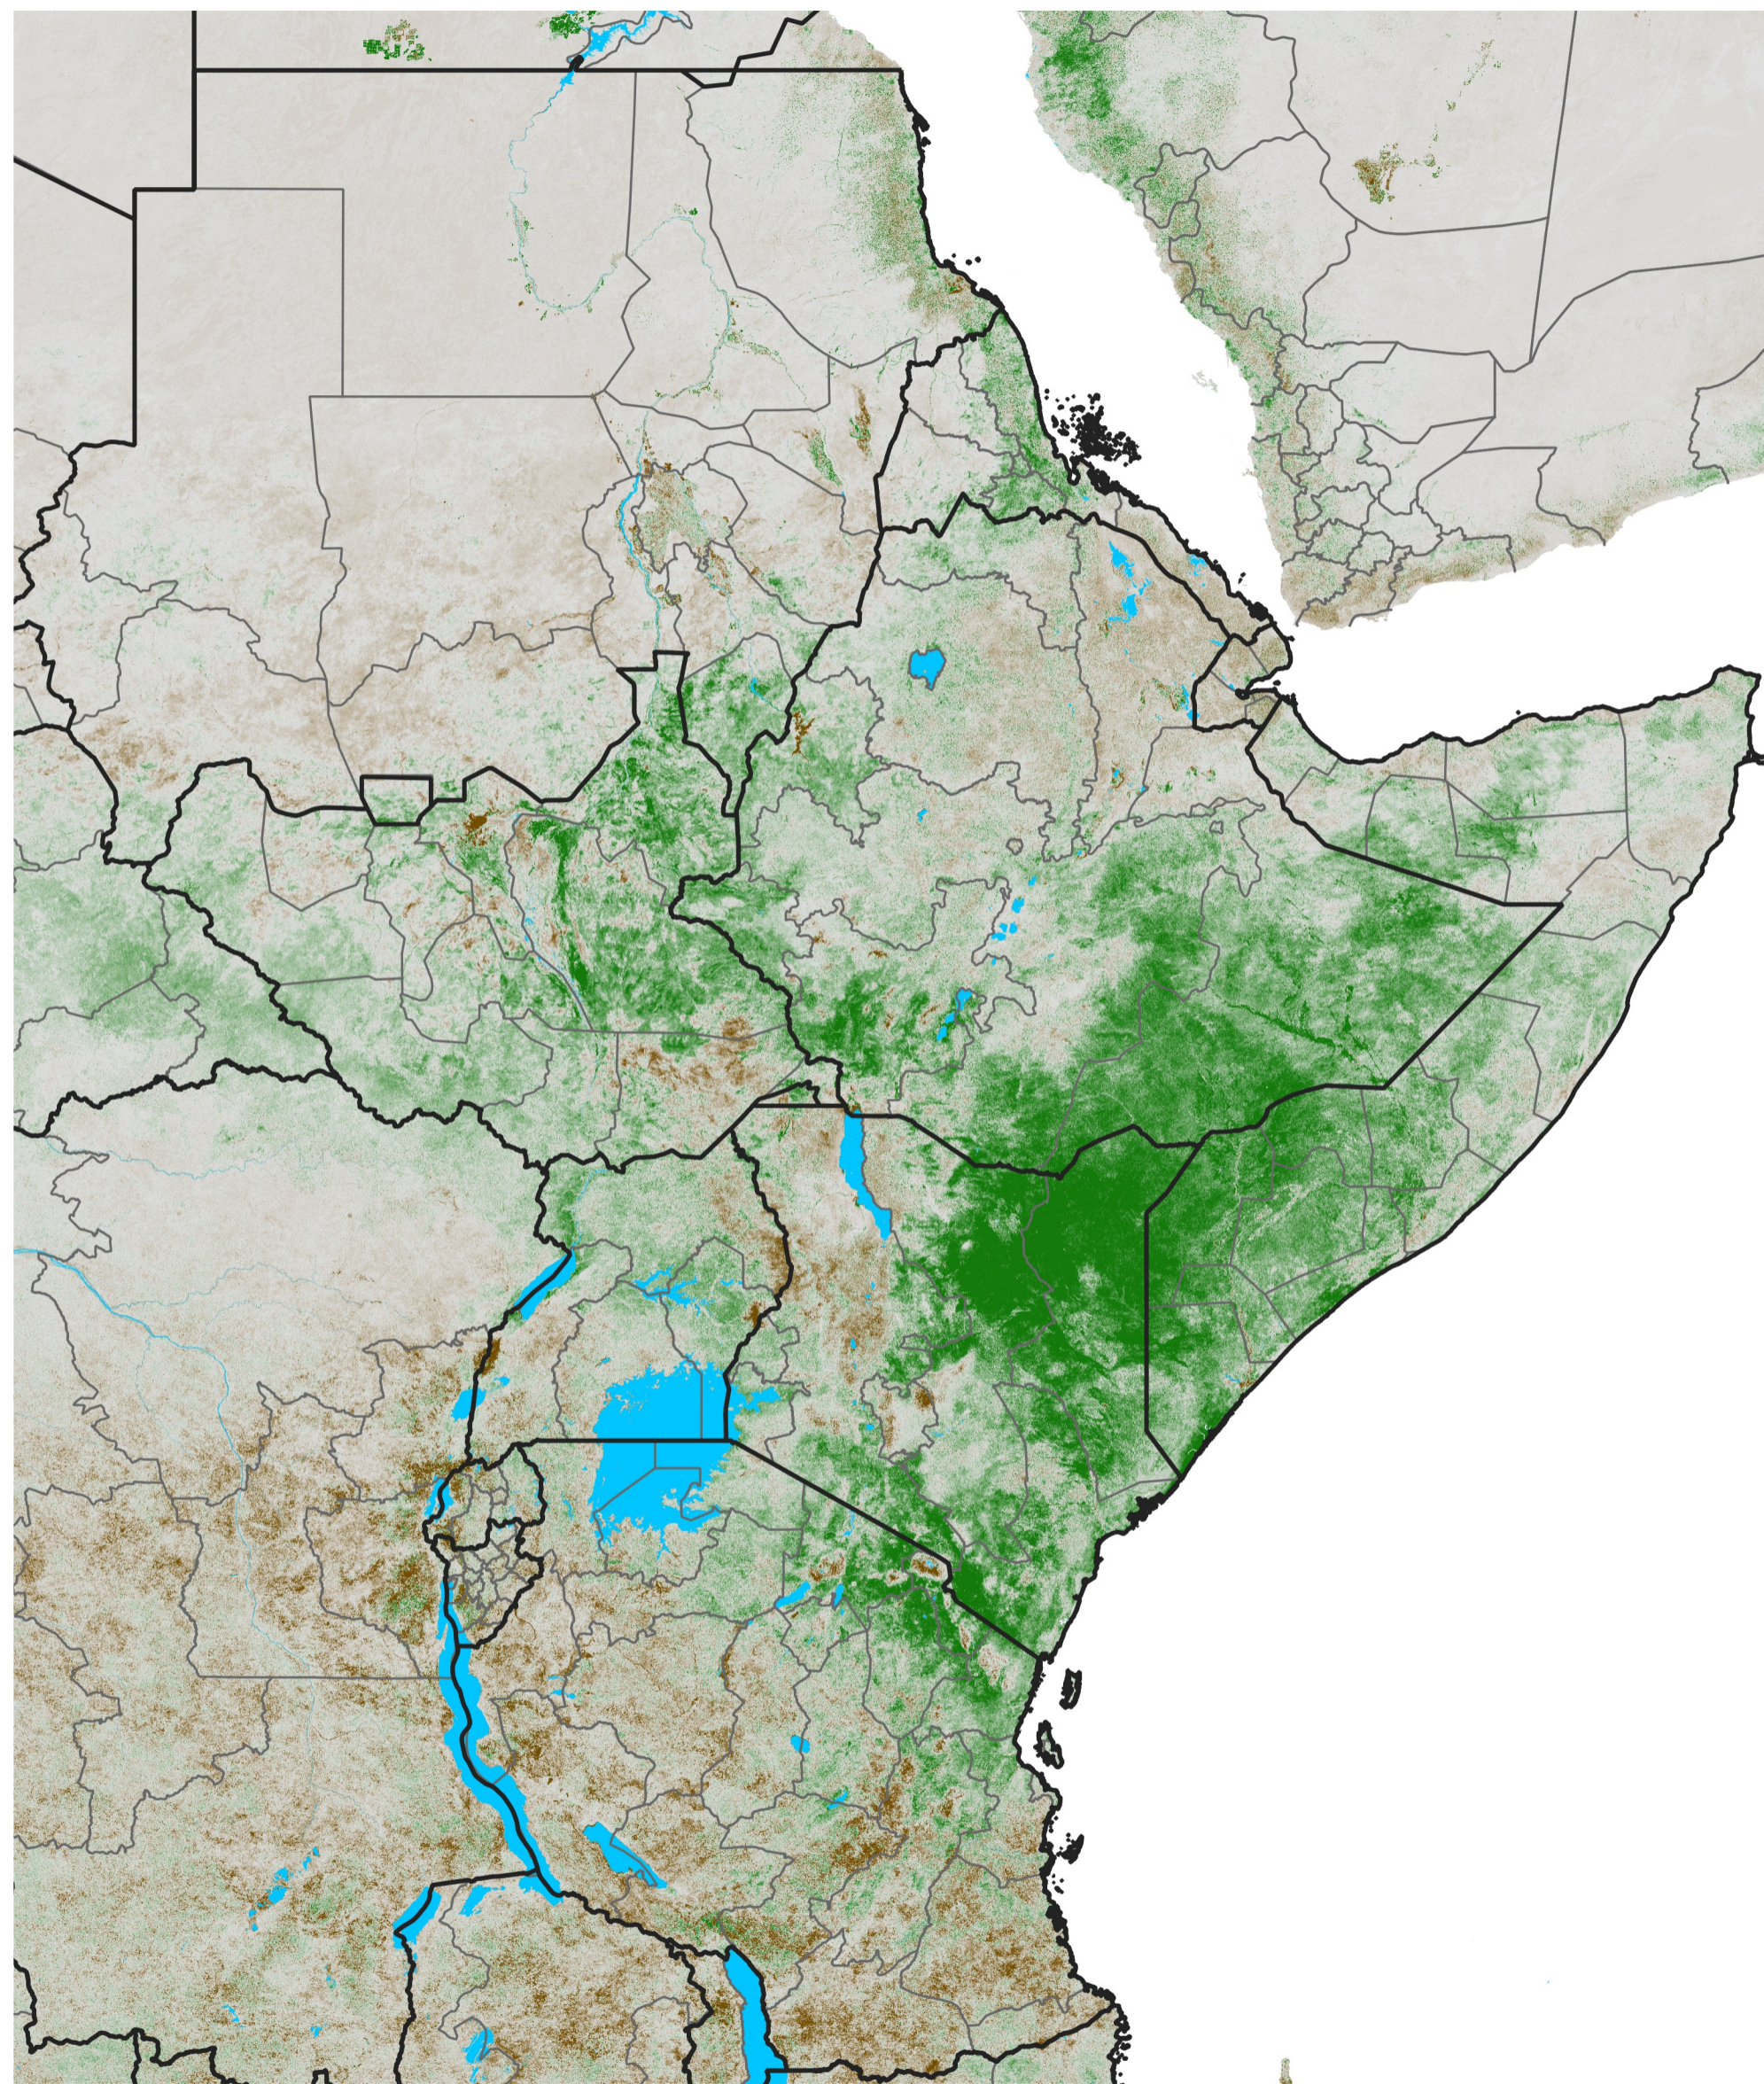

East Africa NDVI Anomaly

2024 minus Mean (2012 - 2021)

Period 03 / Jan 06 - 15, 2024

NDVI Anomaly

< -0.3 -0.2 -0.1 -0.05 0.05 0.1 0.2 >0.3

Negative

No Difference

Positive