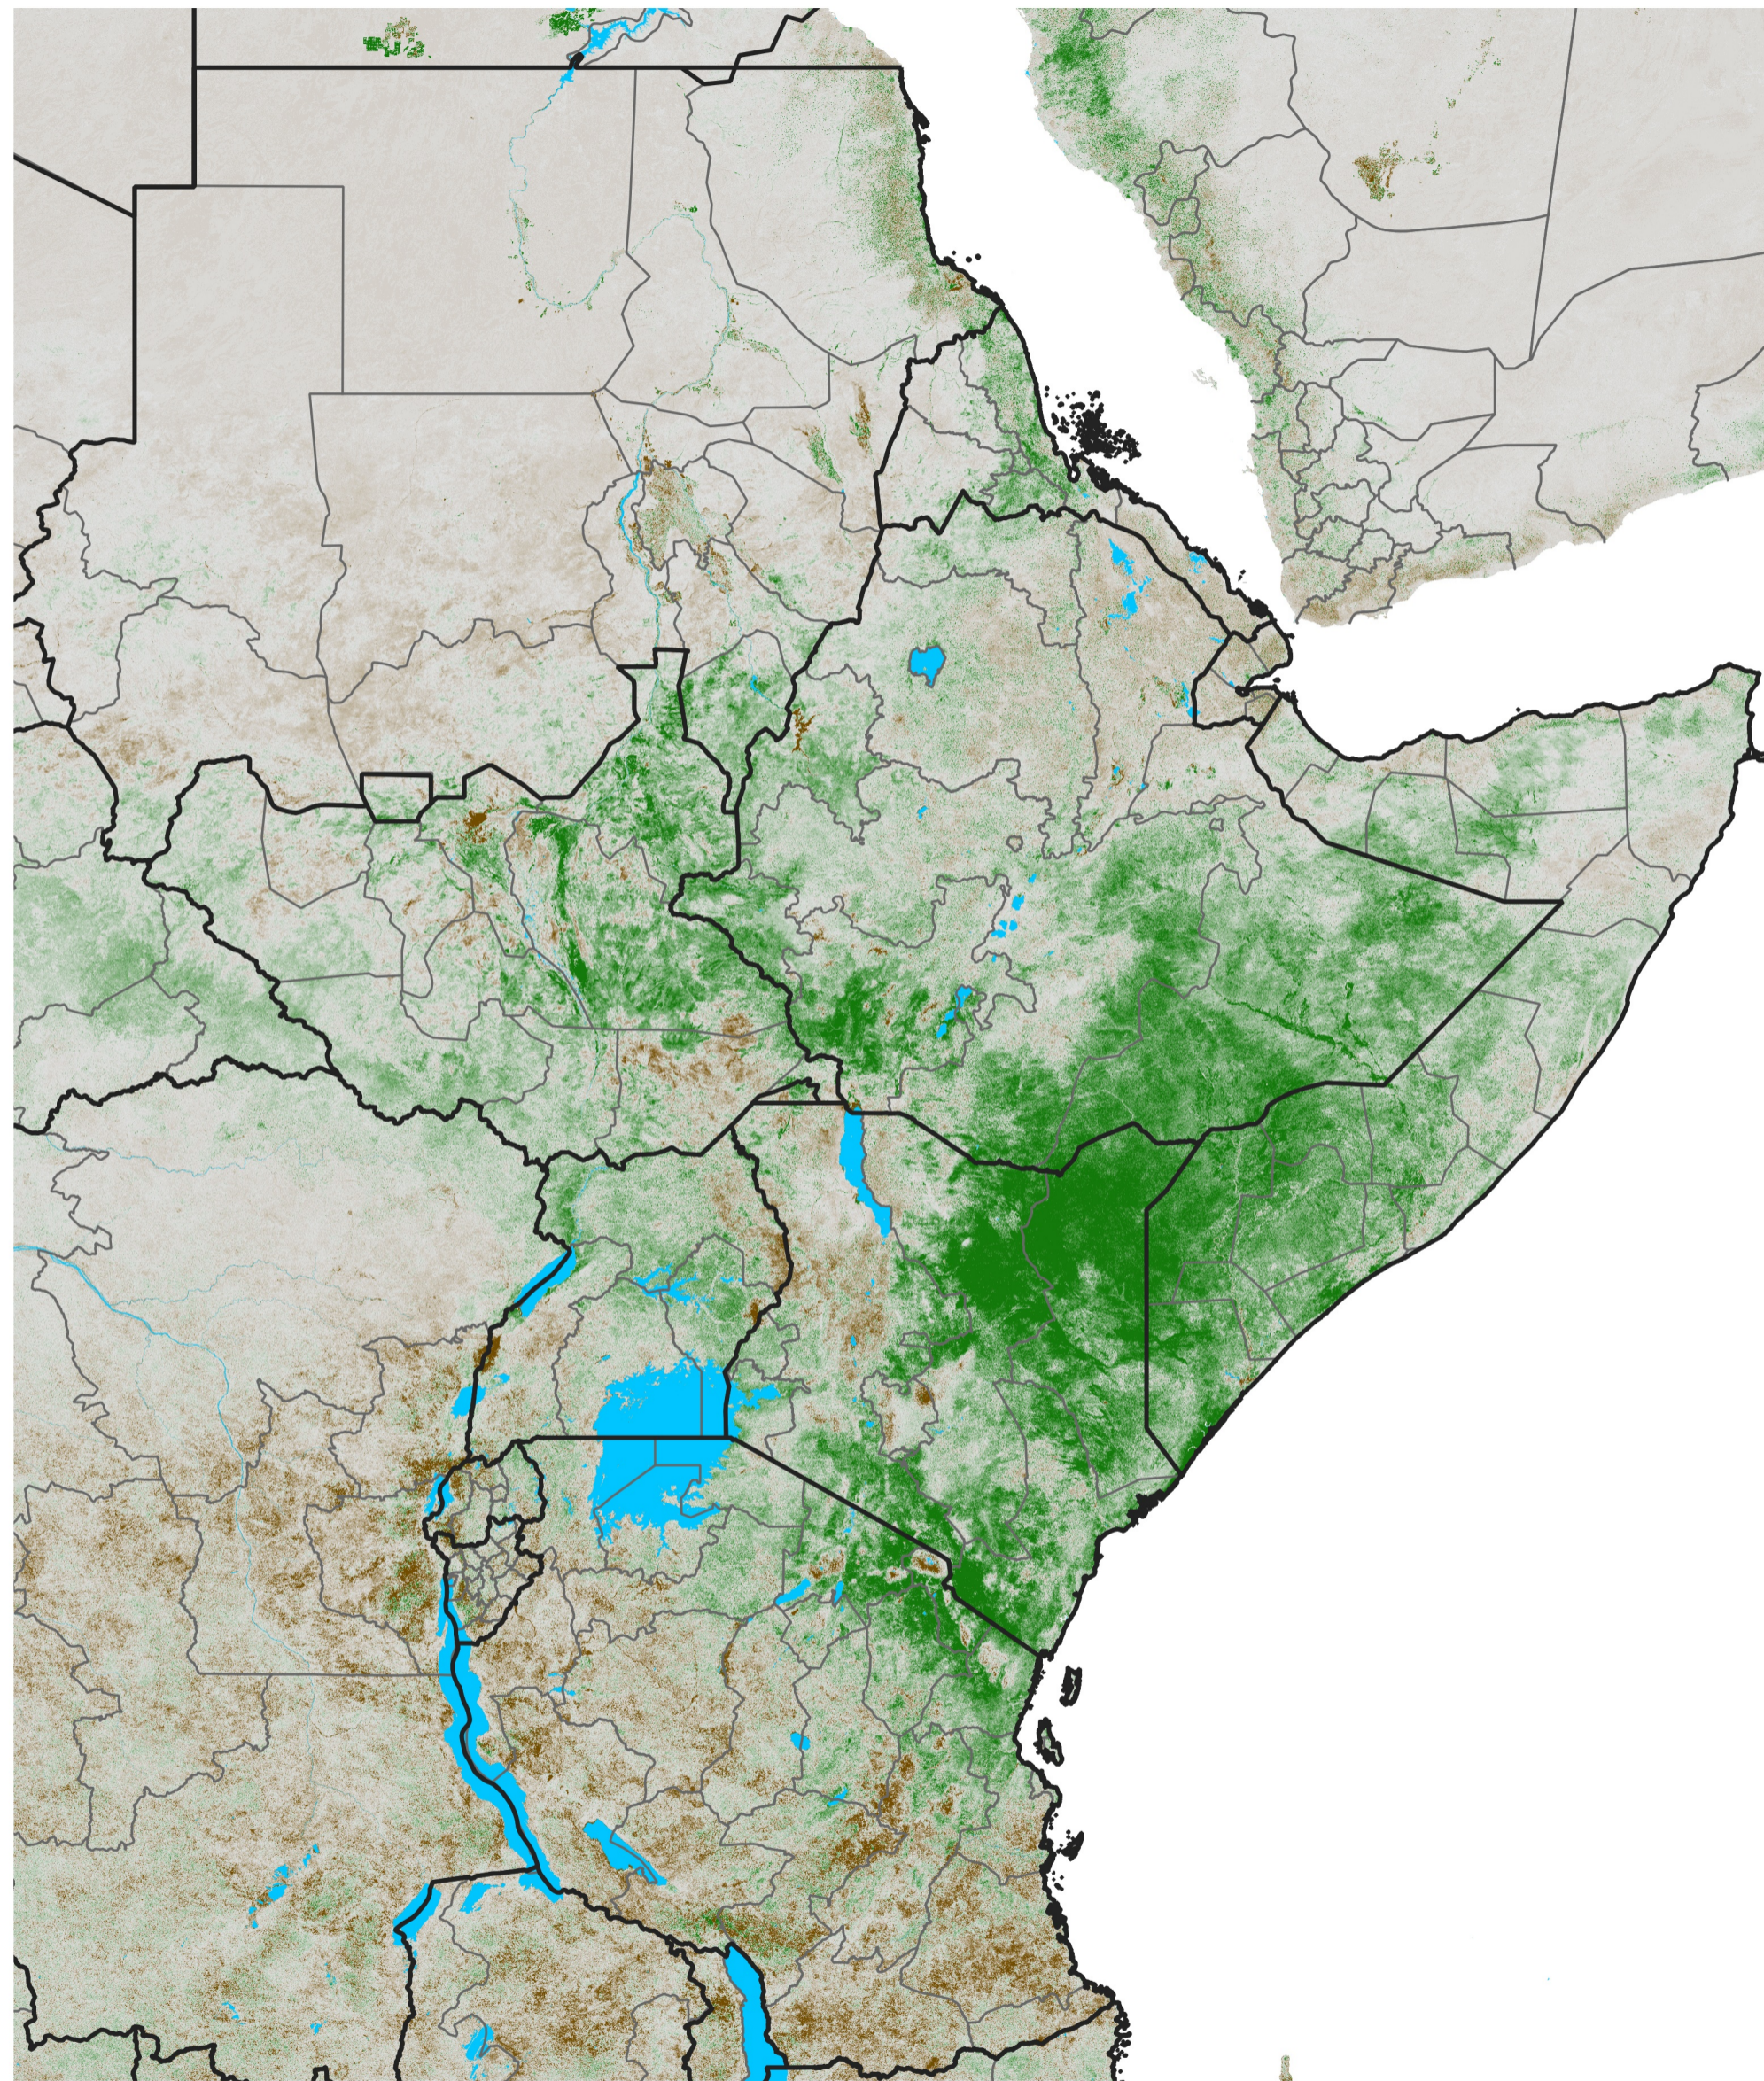

East Africa NDVI Anomaly

2024 minus Mean (2012 - 2021)

Period 04 / Jan 11 - 20, 2024

NDVI Anomaly

< -0.3 -0.2 -0.1 -0.05 0.05 0.1 0.2 >0.3

Negative

No Difference

Positive