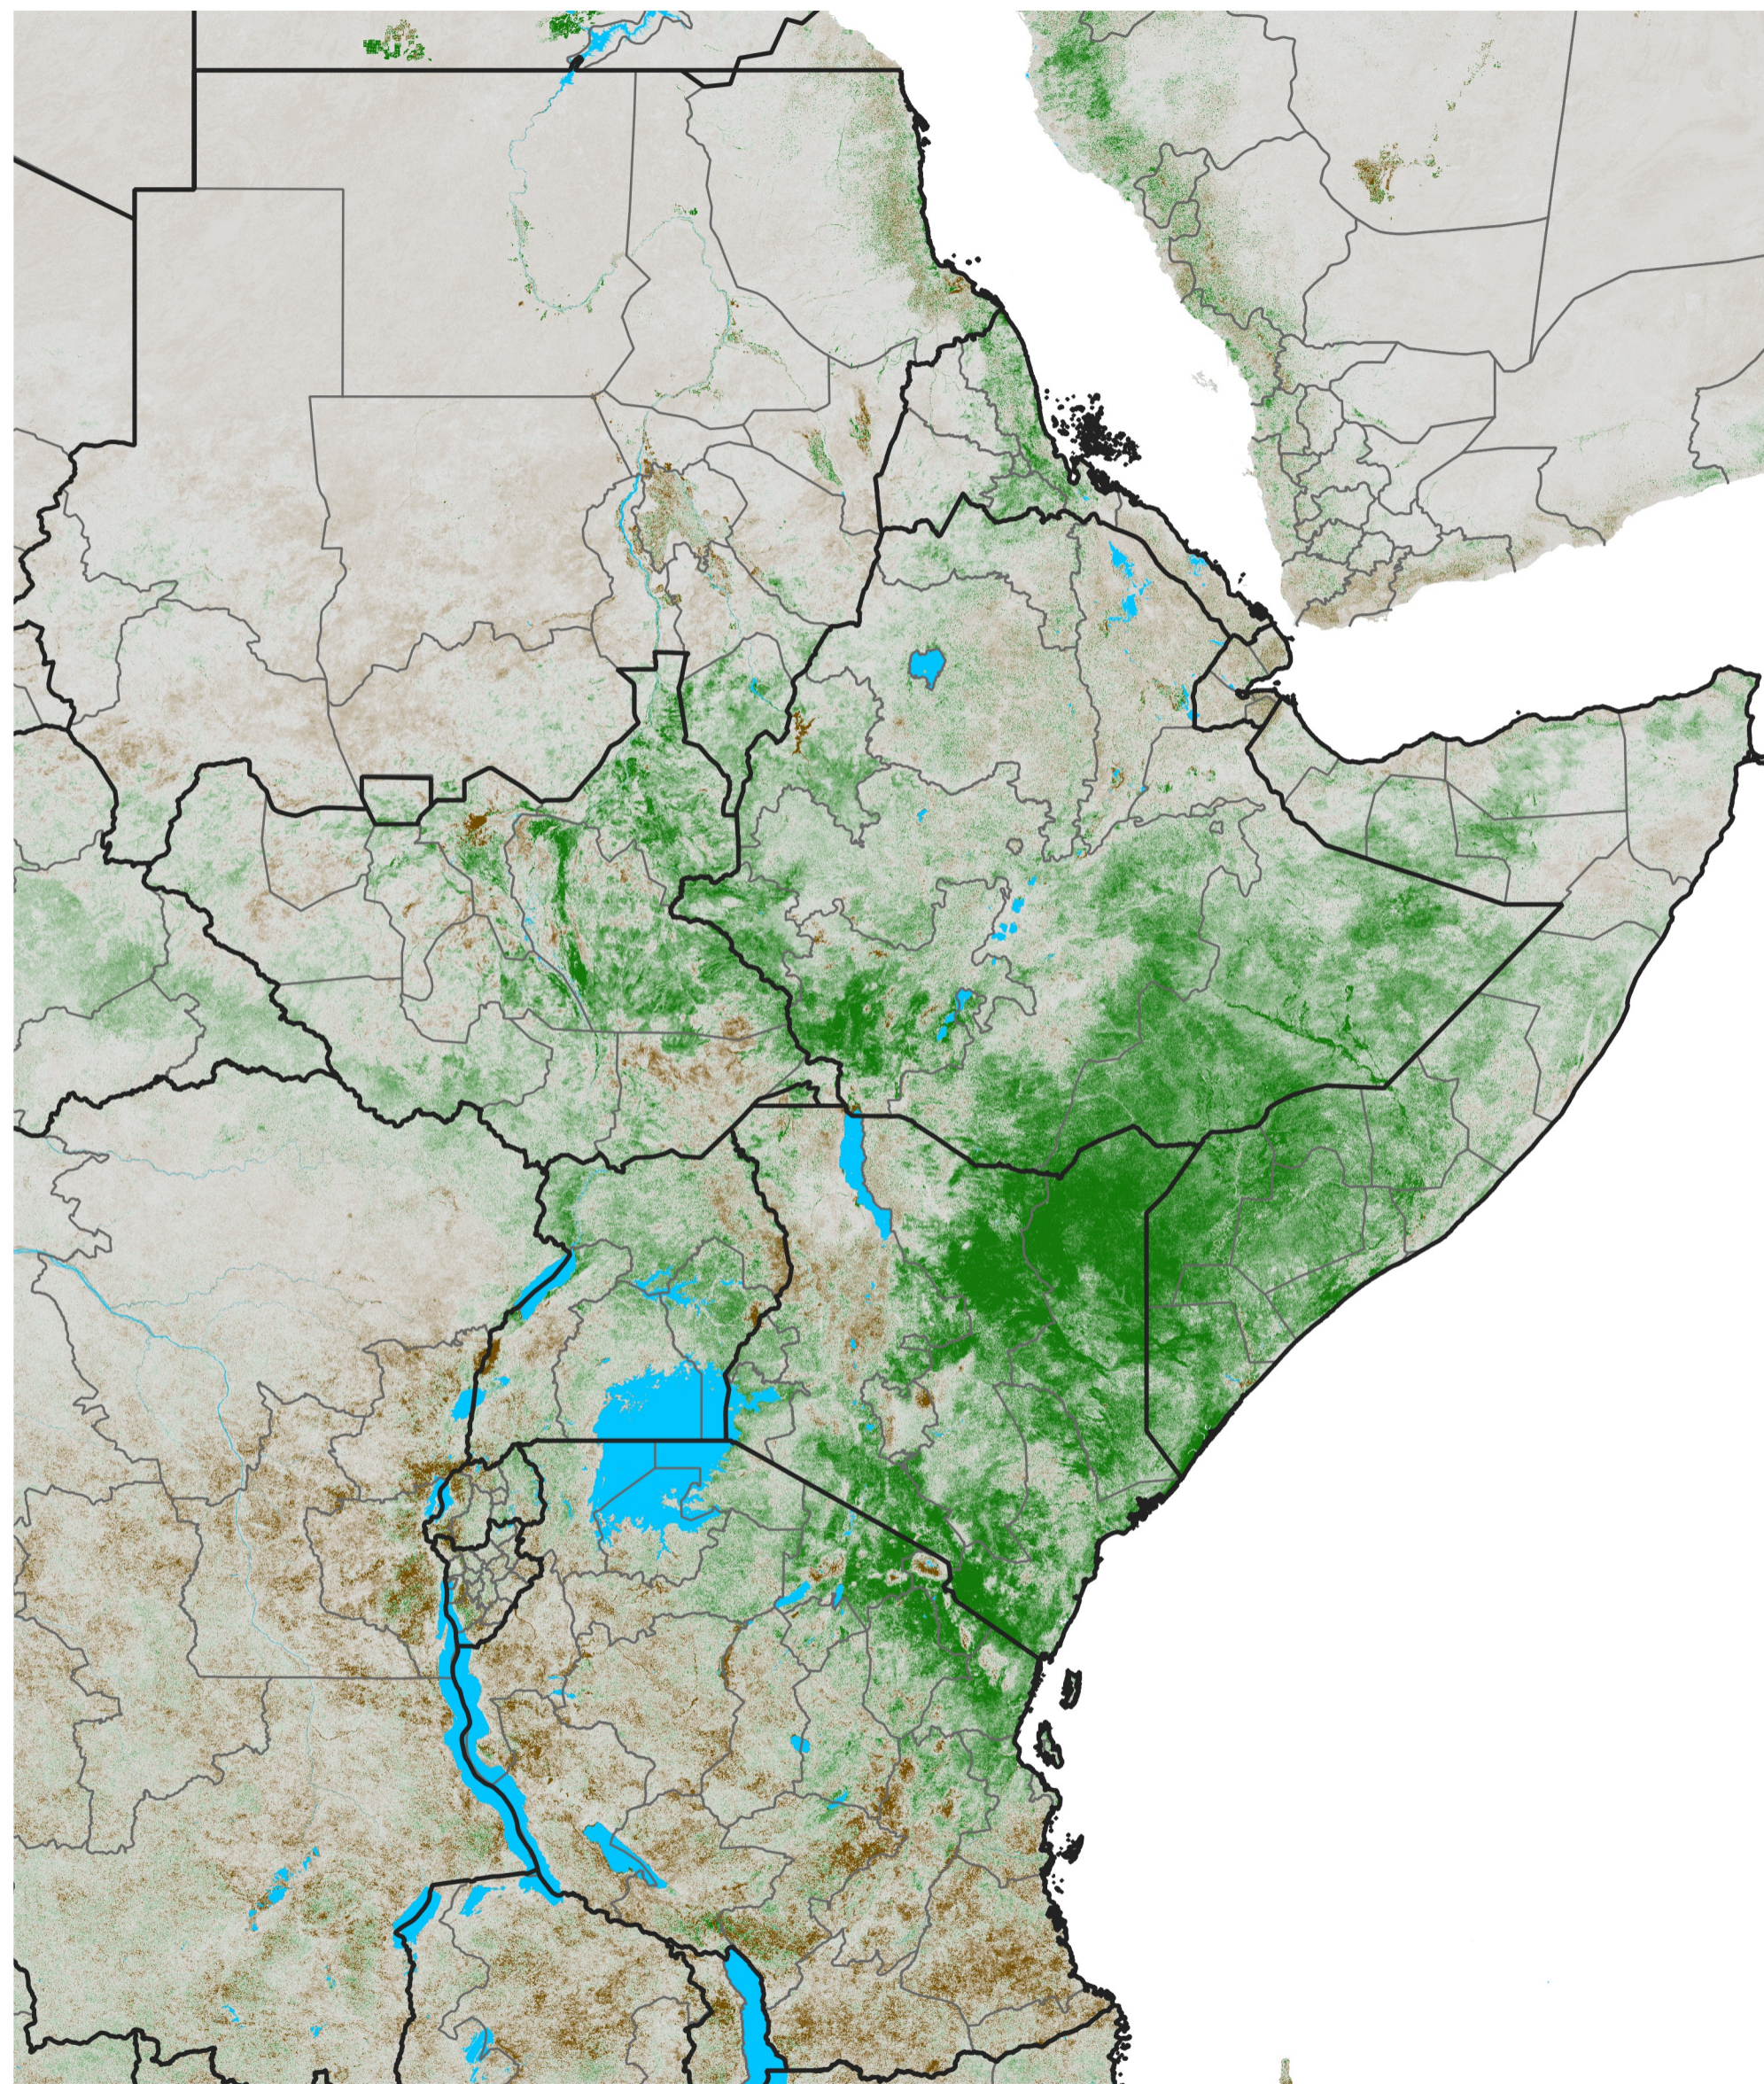

East Africa NDVI Anomaly

2024 minus Mean (2012 - 2021)

Period 05 / Jan 16 - 25, 2024

NDVI Anomaly

< -0.3 -0.2 -0.1 -0.05 0.05 0.1 0.2 >0.3

Negative

No Difference

Positive