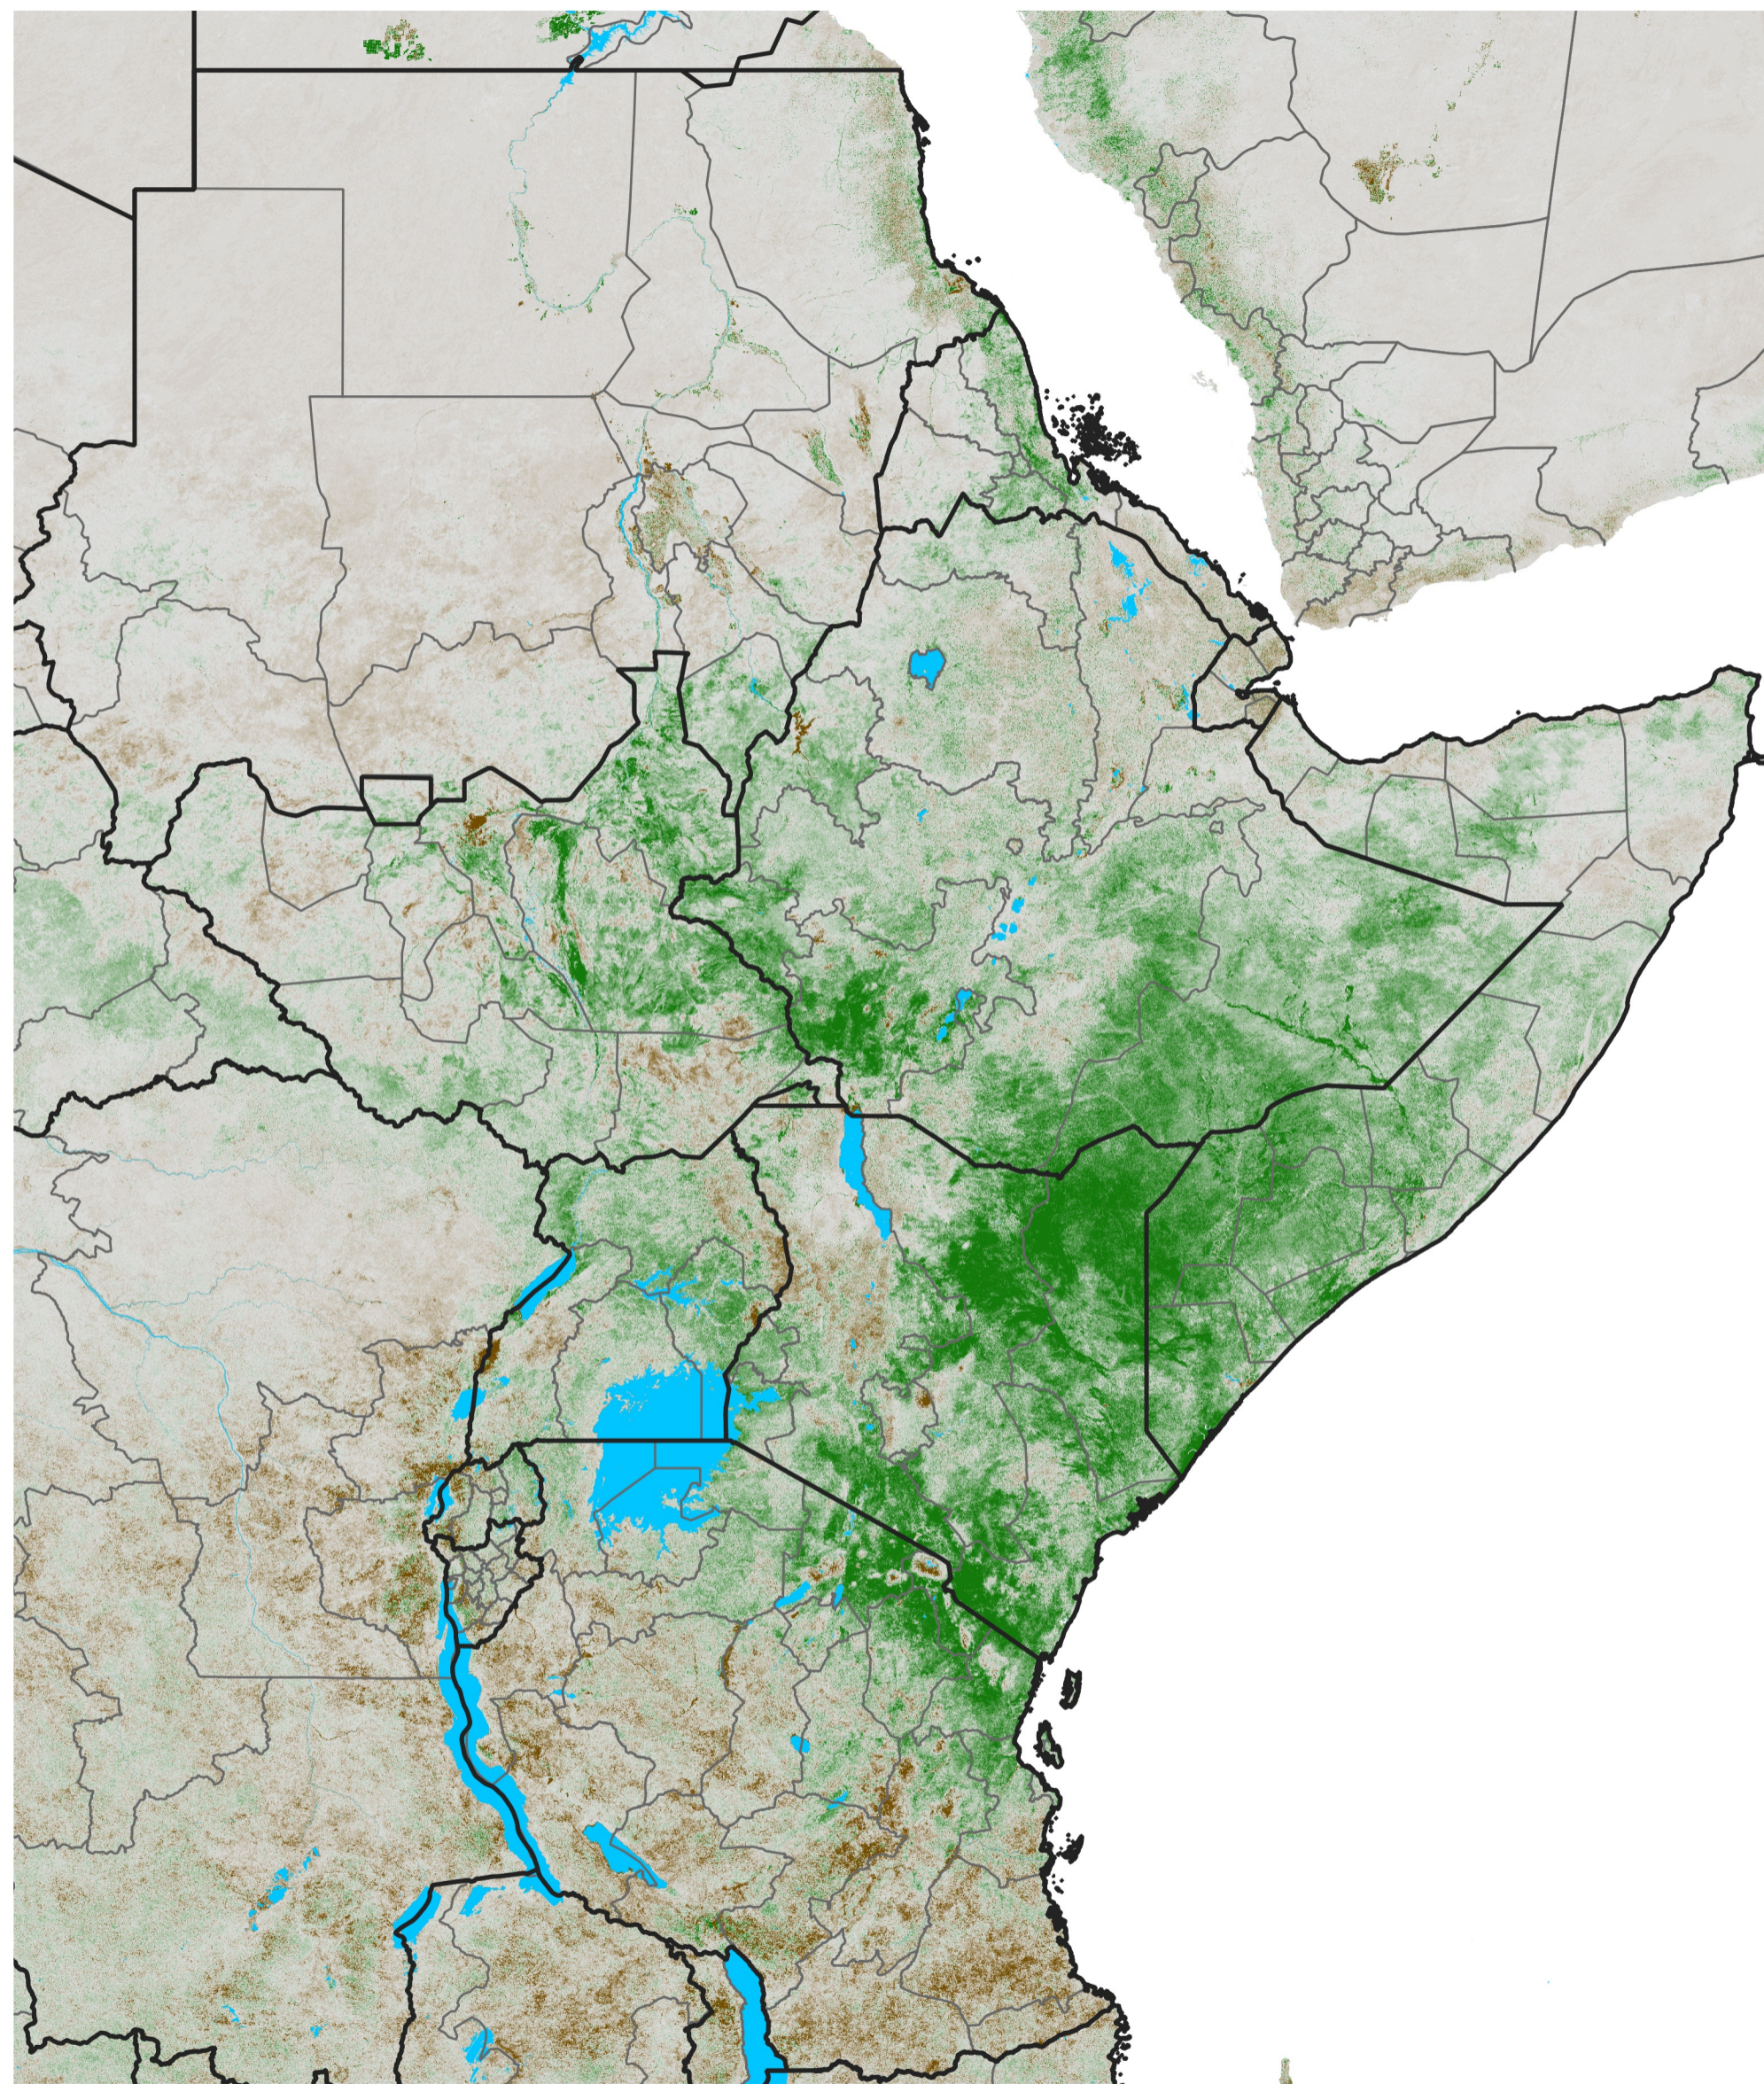

East Africa NDVI Anomaly

2024 minus Mean (2012 - 2021)

Period 06 / Jan 21 - 31, 2024

NDVI Anomaly

< -0.3 -0.2 -0.1 -0.05 0.05 0.1 0.2 >0.3

Negative

No Difference

Positive