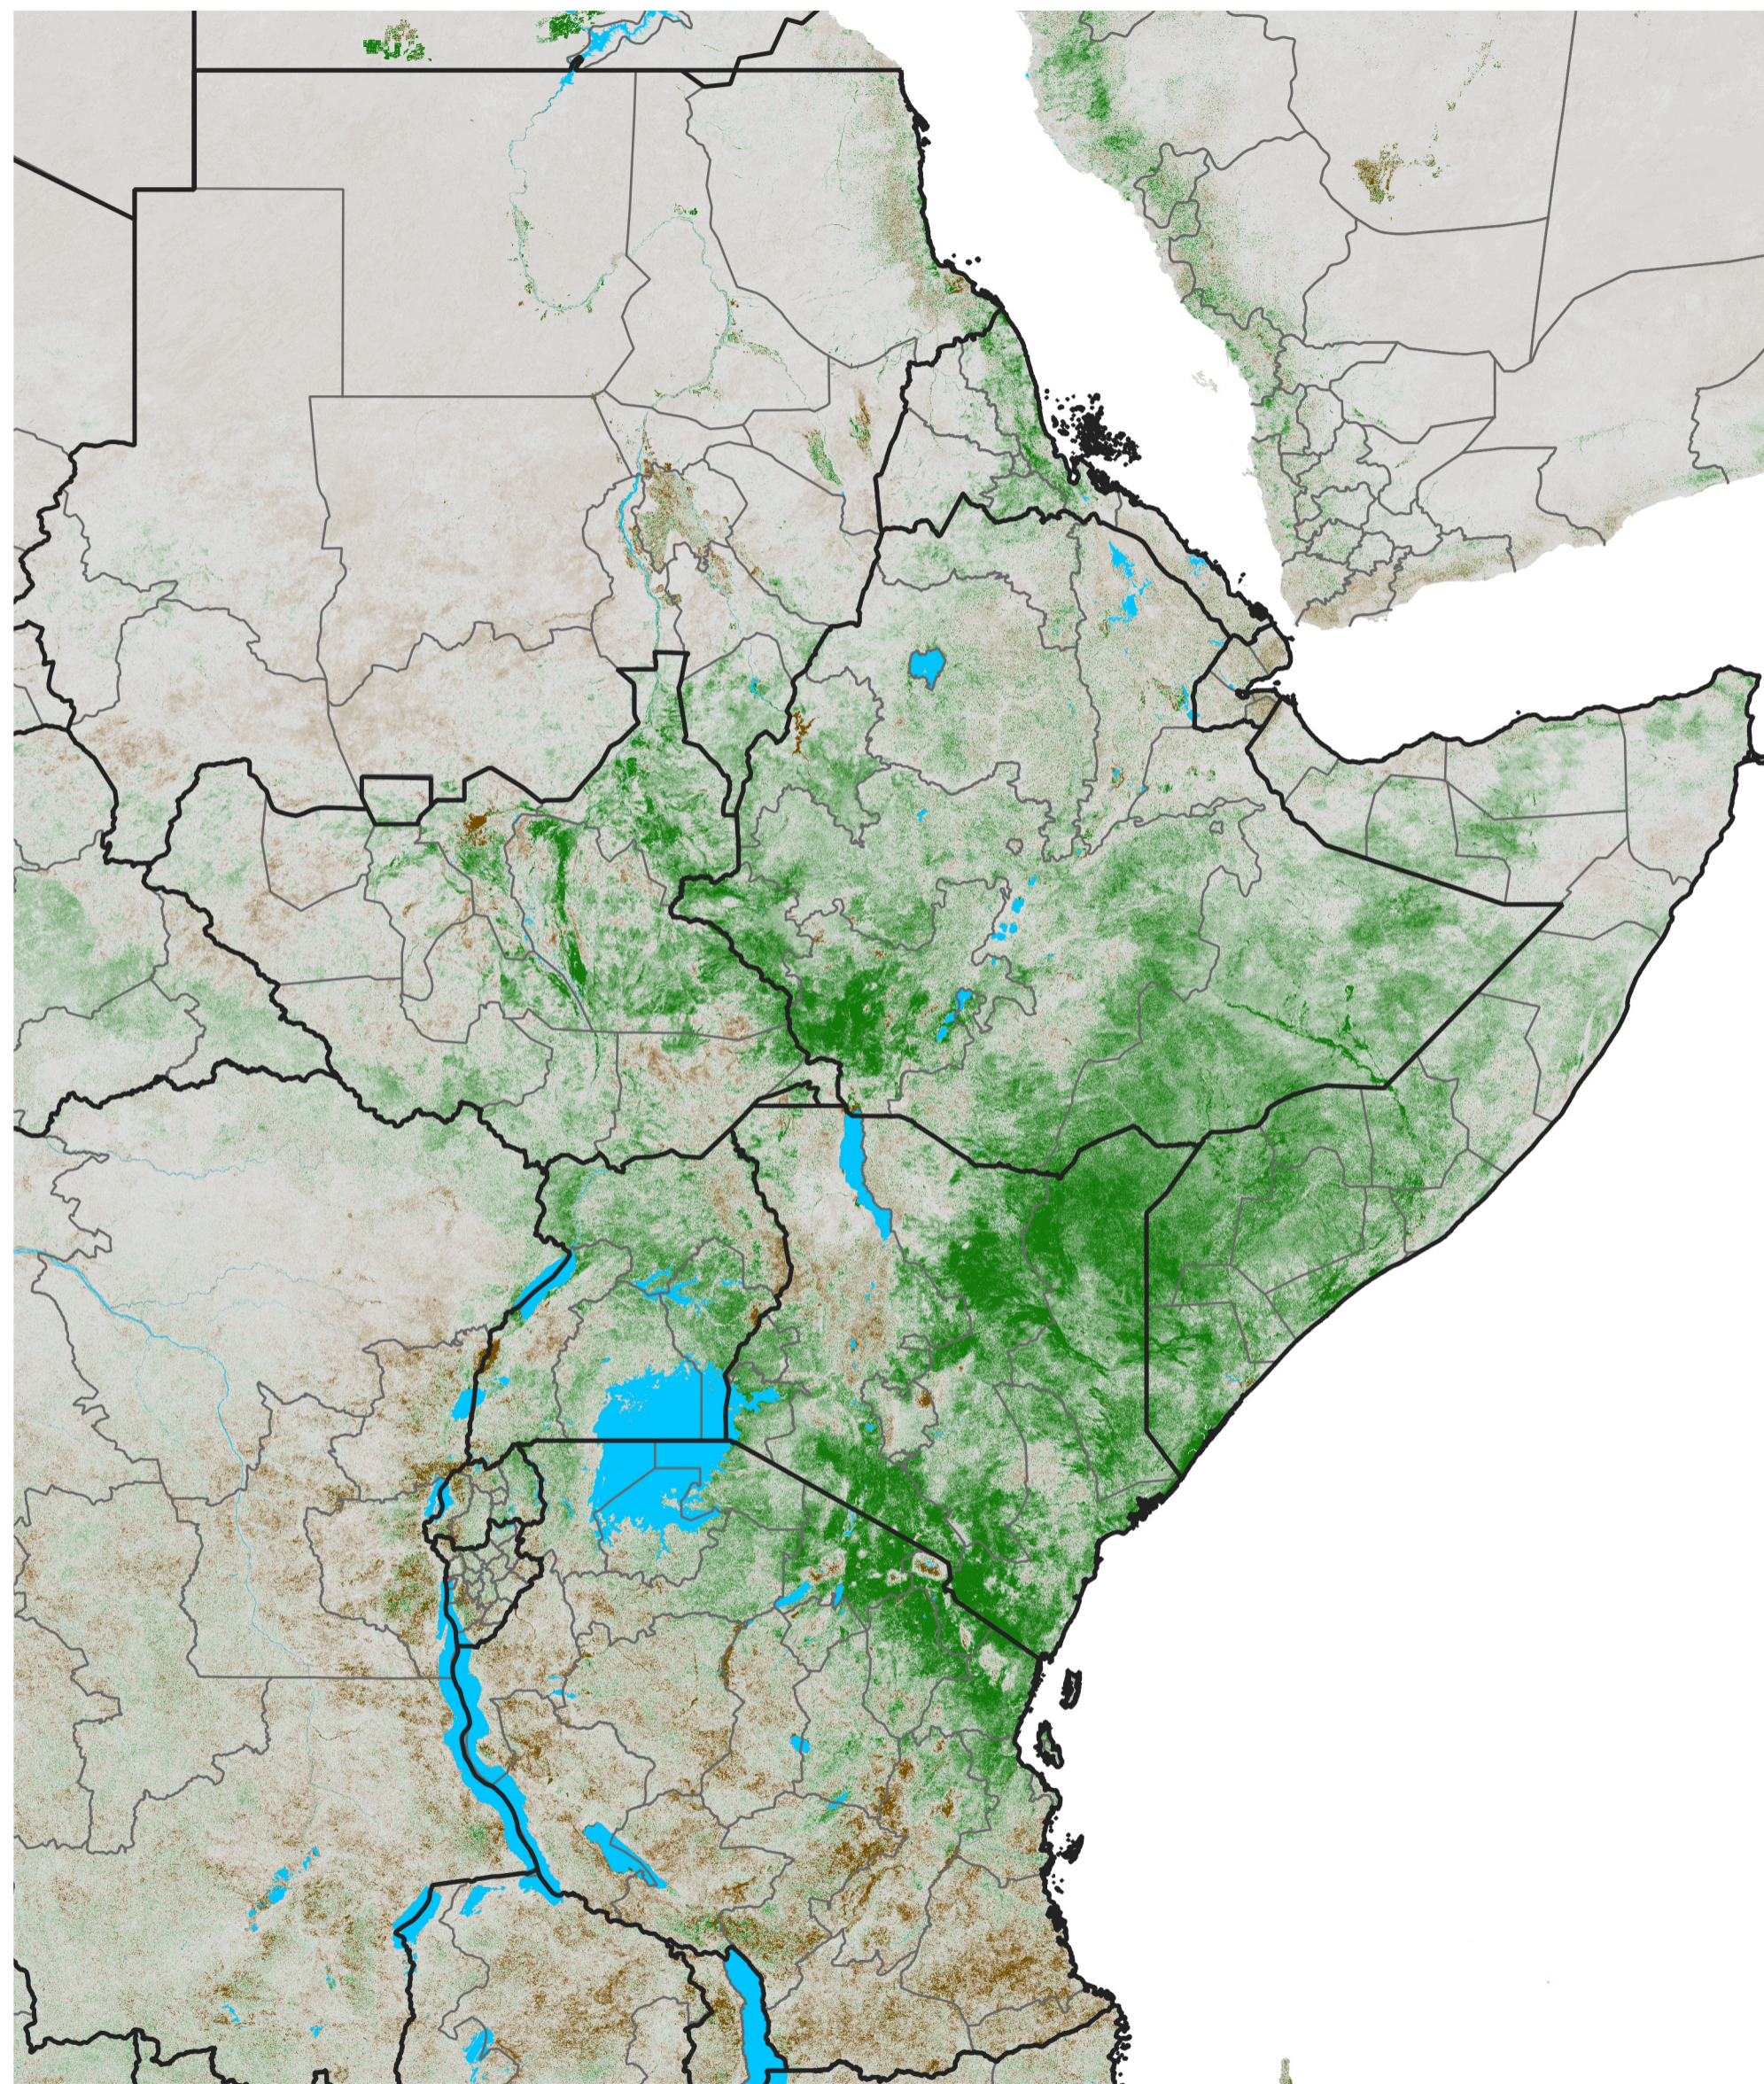

East Africa NDVI Anomaly

2024 minus Mean (2012 - 2021)

Period 07 / Jan 26 - Feb 05, 2024

NDVI Anomaly

< -0.3 -0.2 -0.1 -0.05 0.05 0.1 0.2 >0.3

Negative

No Difference

Positive