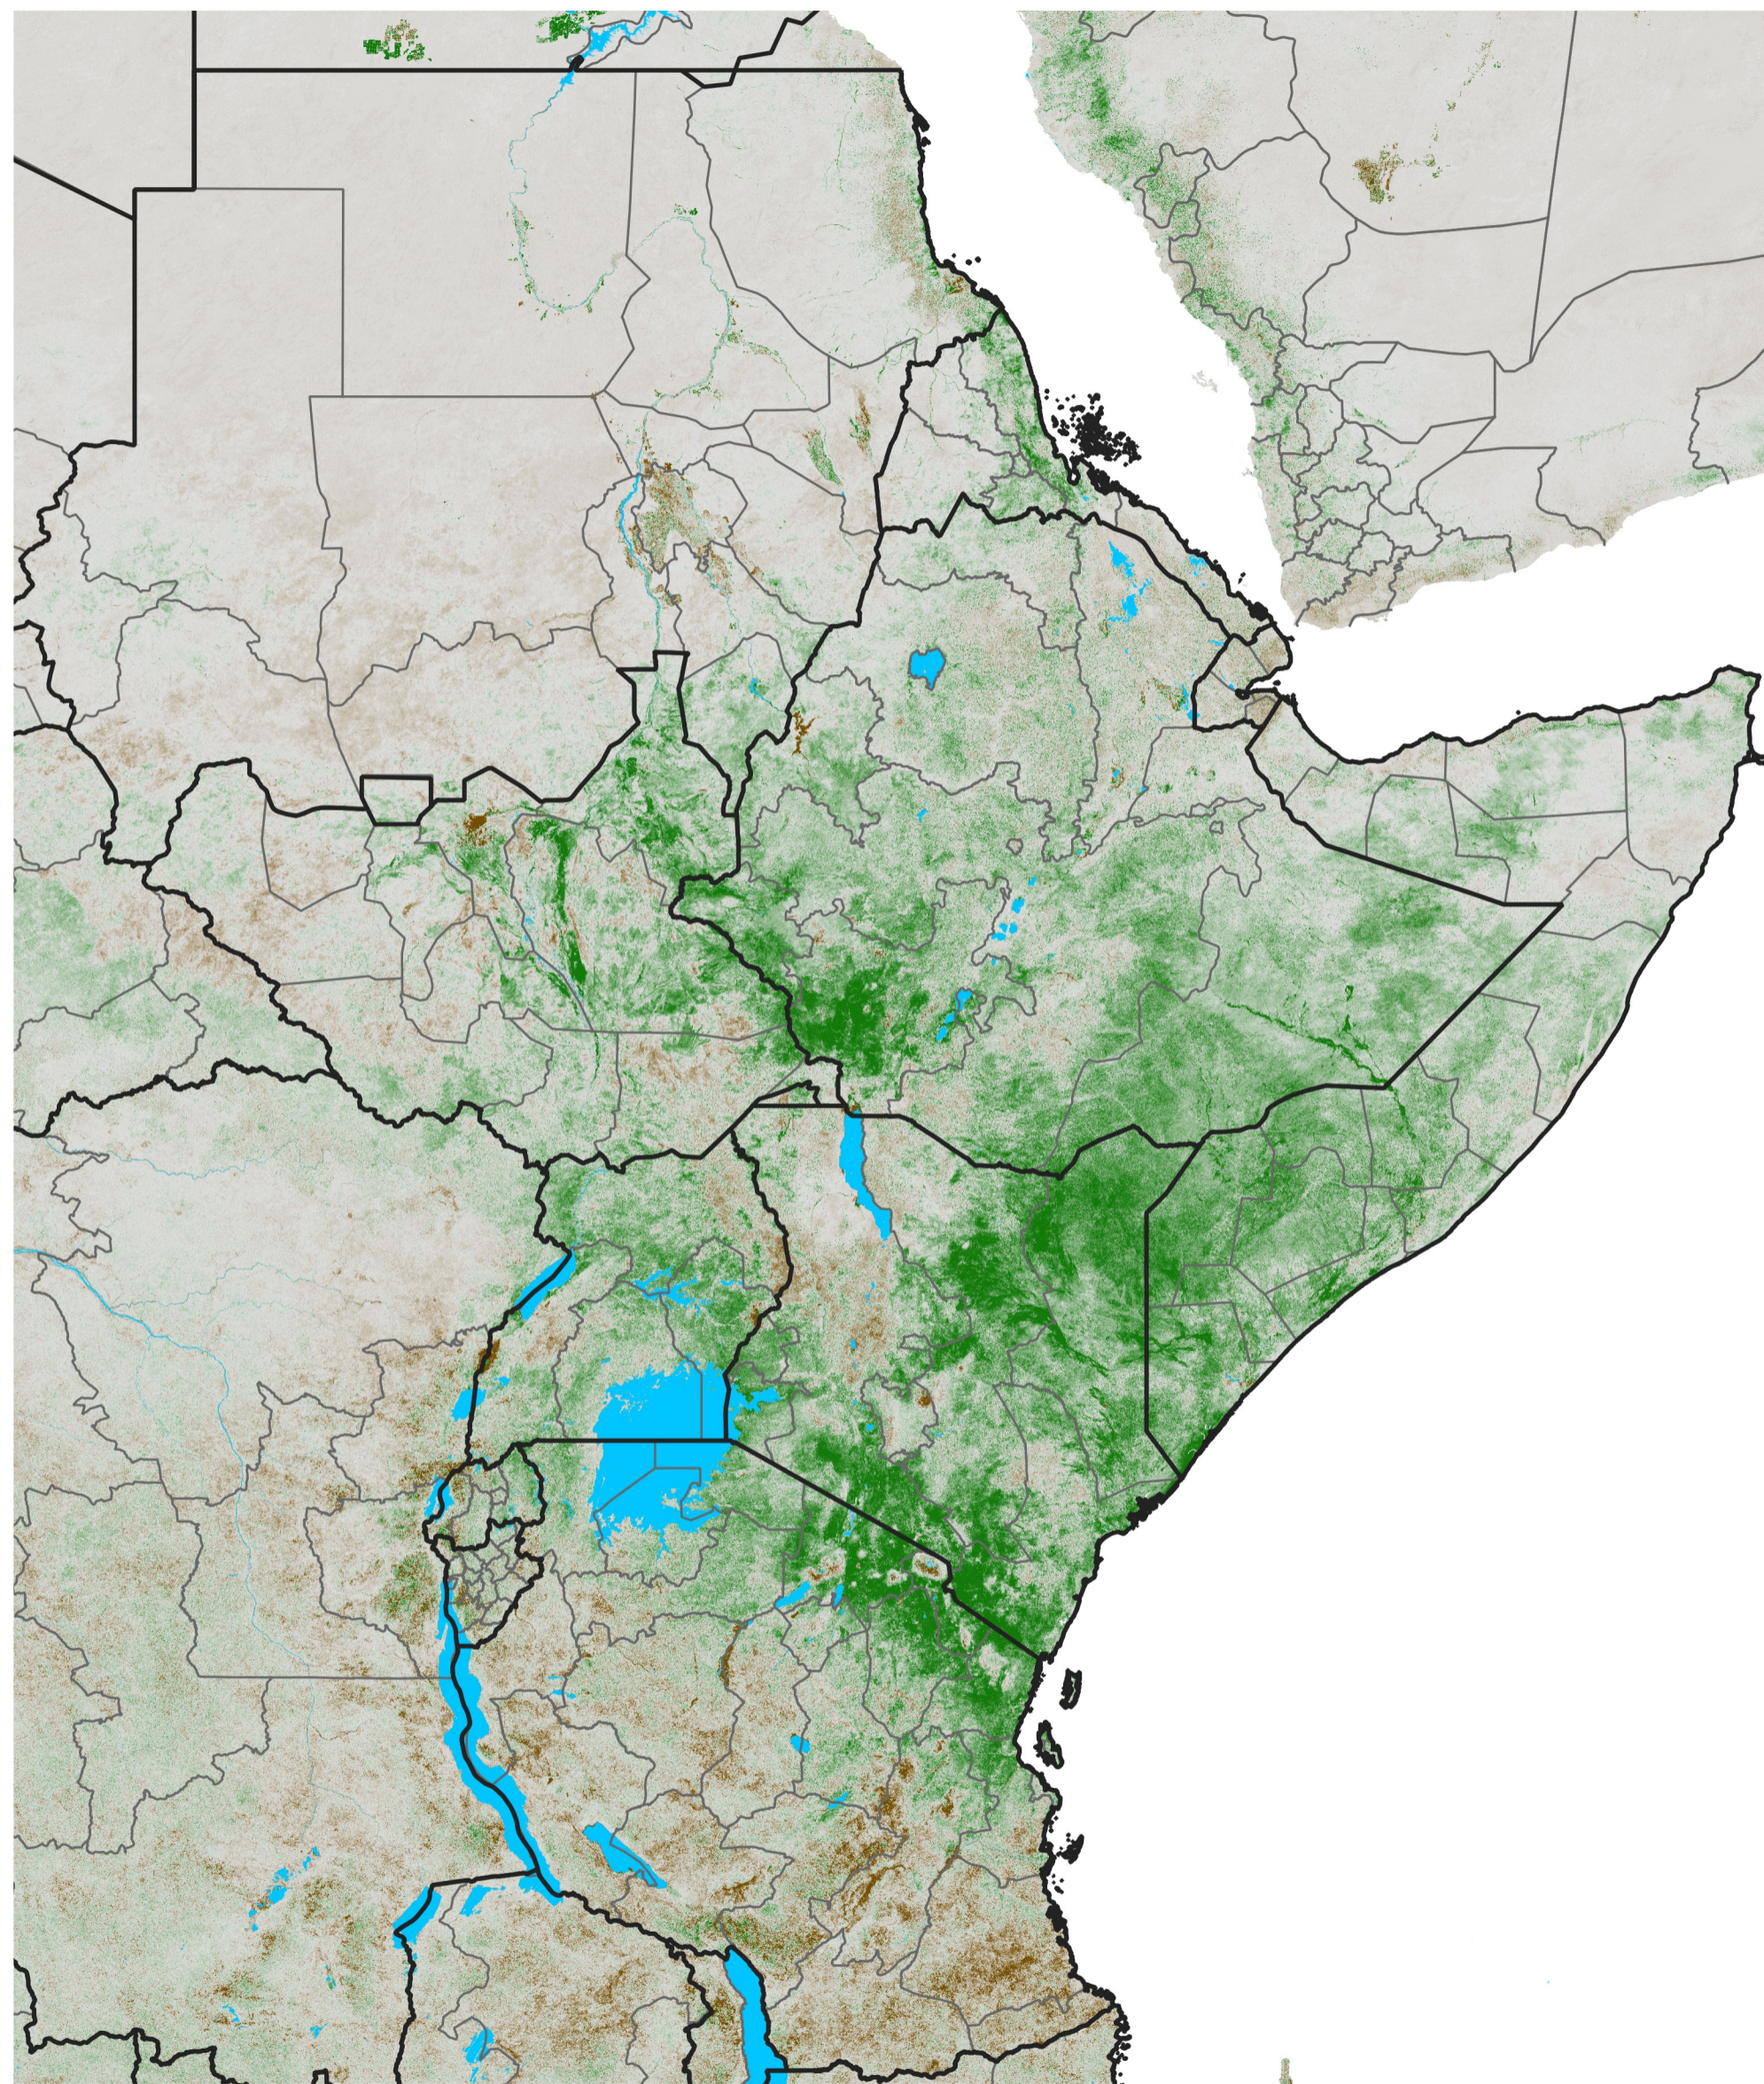

East Africa NDVI Anomaly

2024 minus Mean (2012 - 2021)

Period 08 / Feb 01 - 10, 2024

NDVI Anomaly

< -0.3 -0.2 -0.1 -0.05 0.05 0.1 0.2 >0.3

Negative

No Difference

Positive