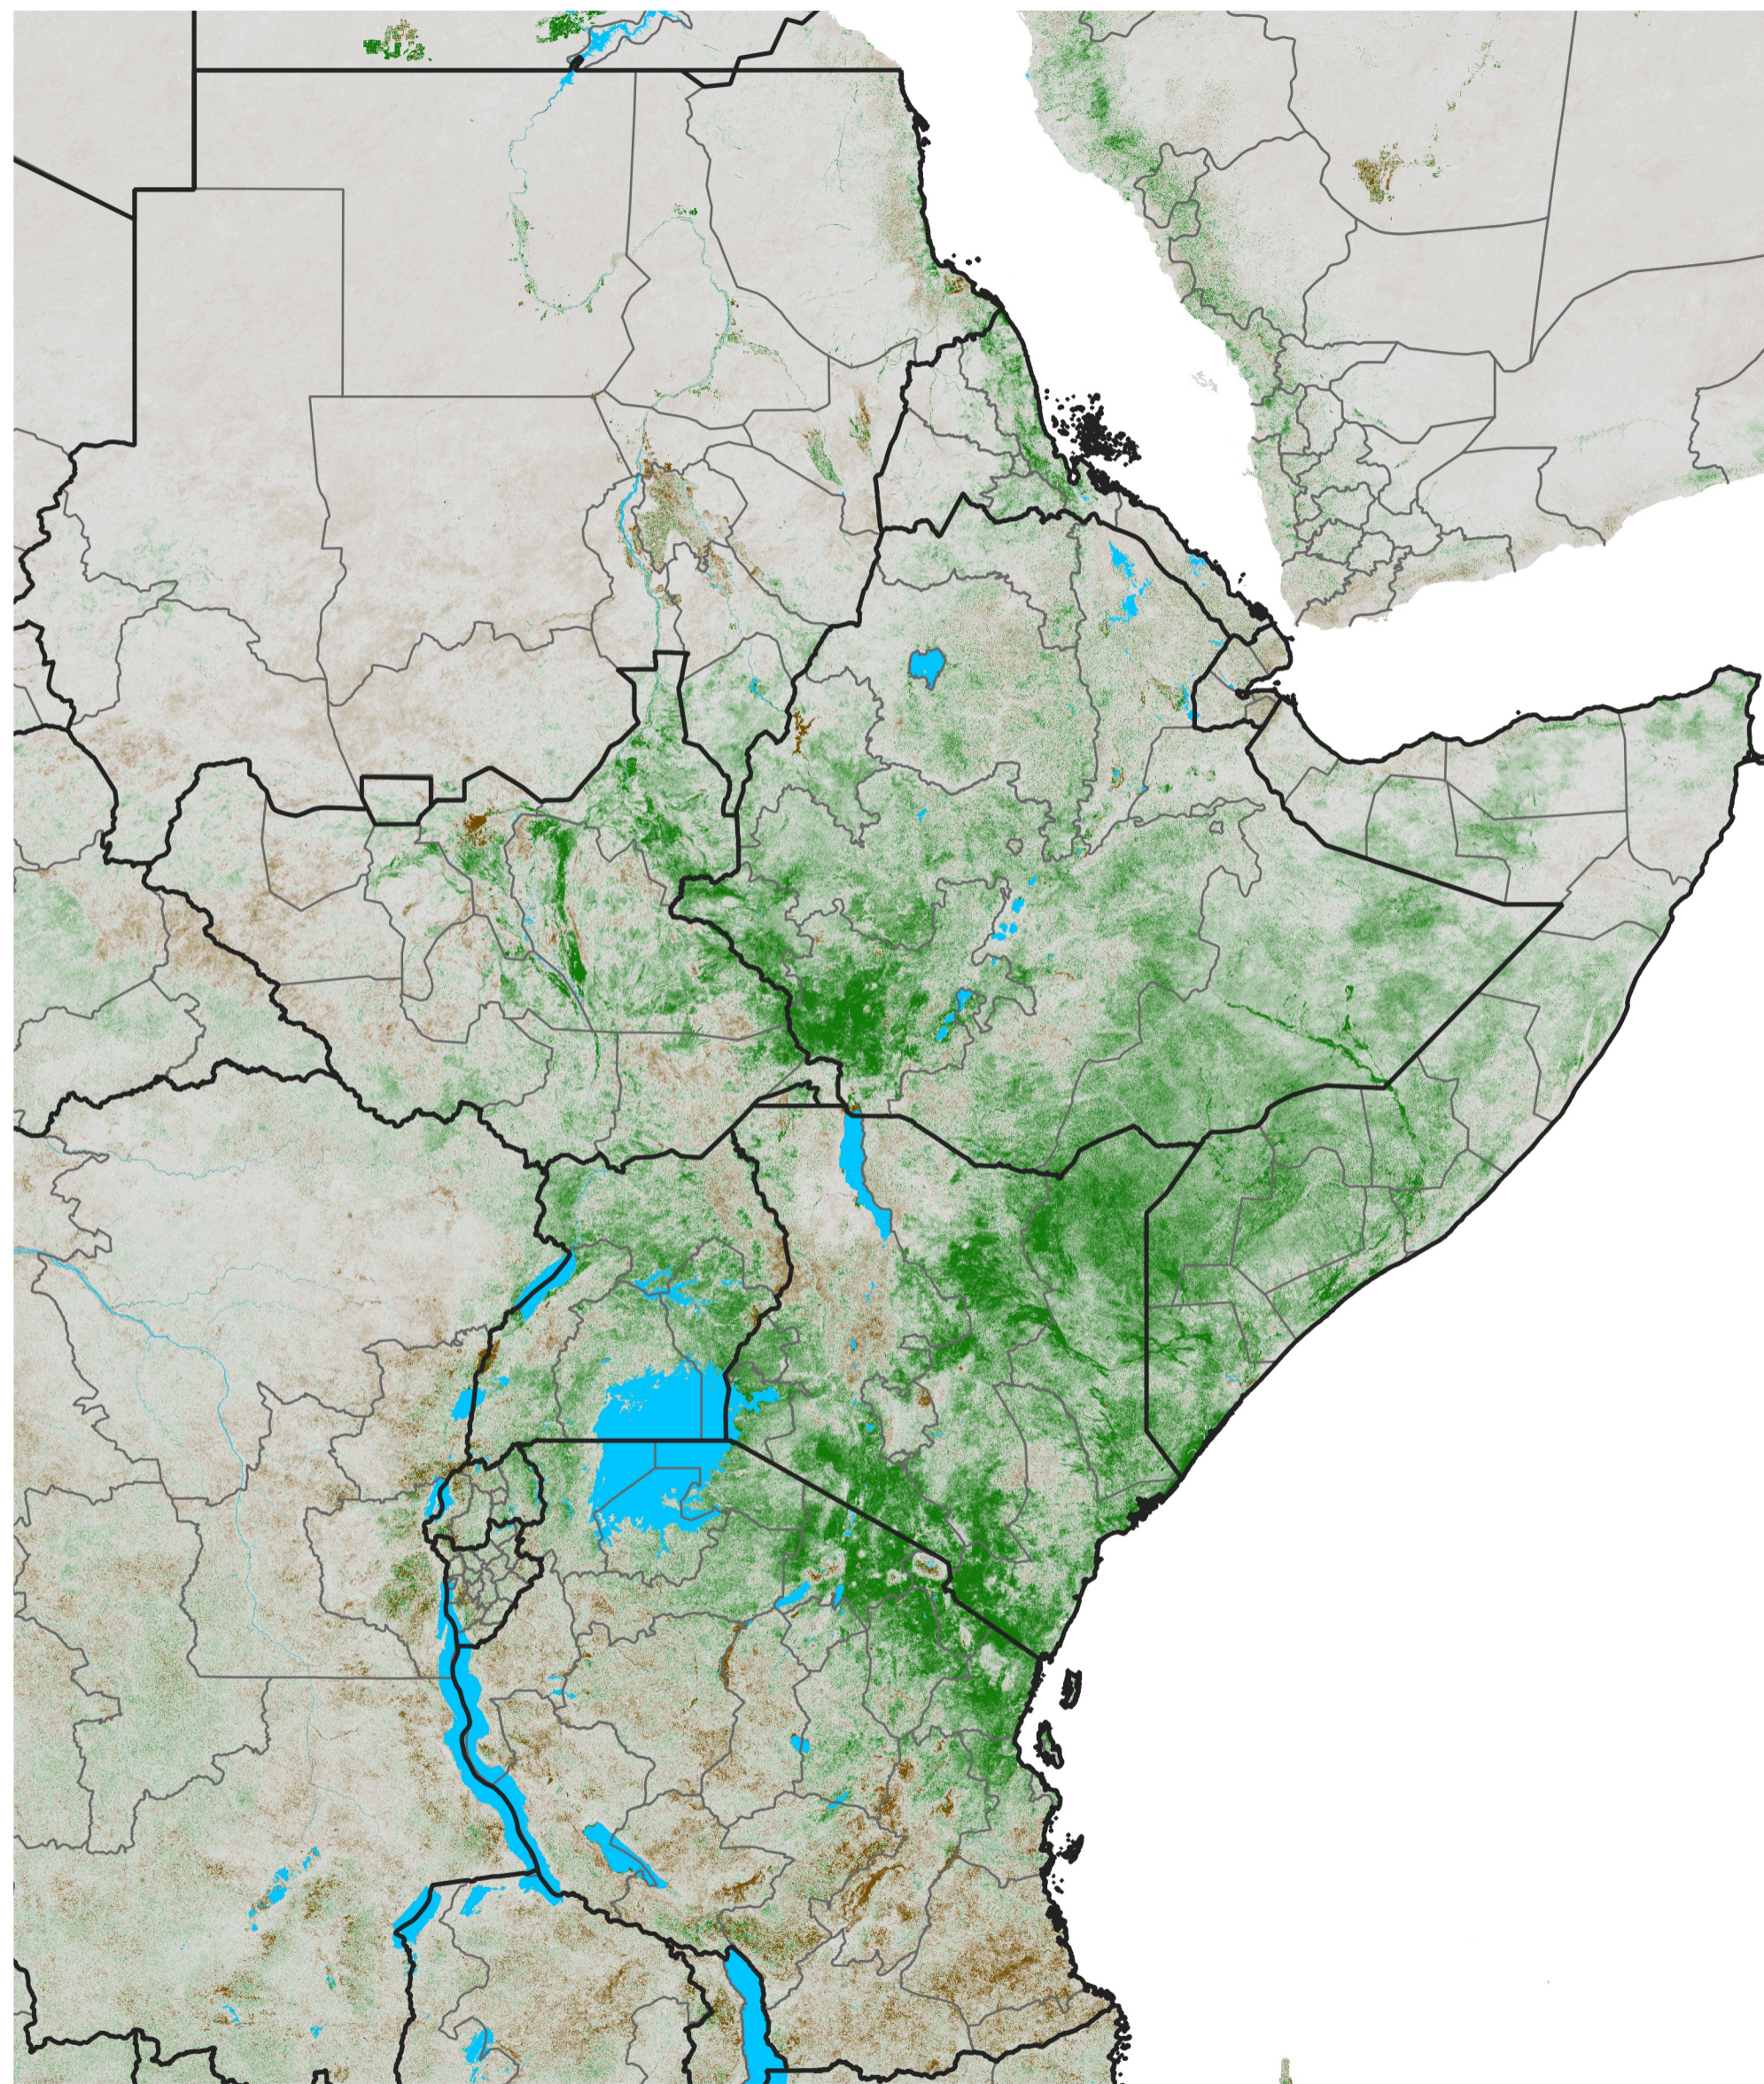

# East Africa NDVI Anomaly

2024 minus Mean (2012 - 2021)

Period 09 / Feb 06 - 15, 2024

### NDVI Anomaly

< -0.3   -0.2   -0.1   -0.05   0.05   0.1   0.2   >0.3

Negative

No Difference

Positive