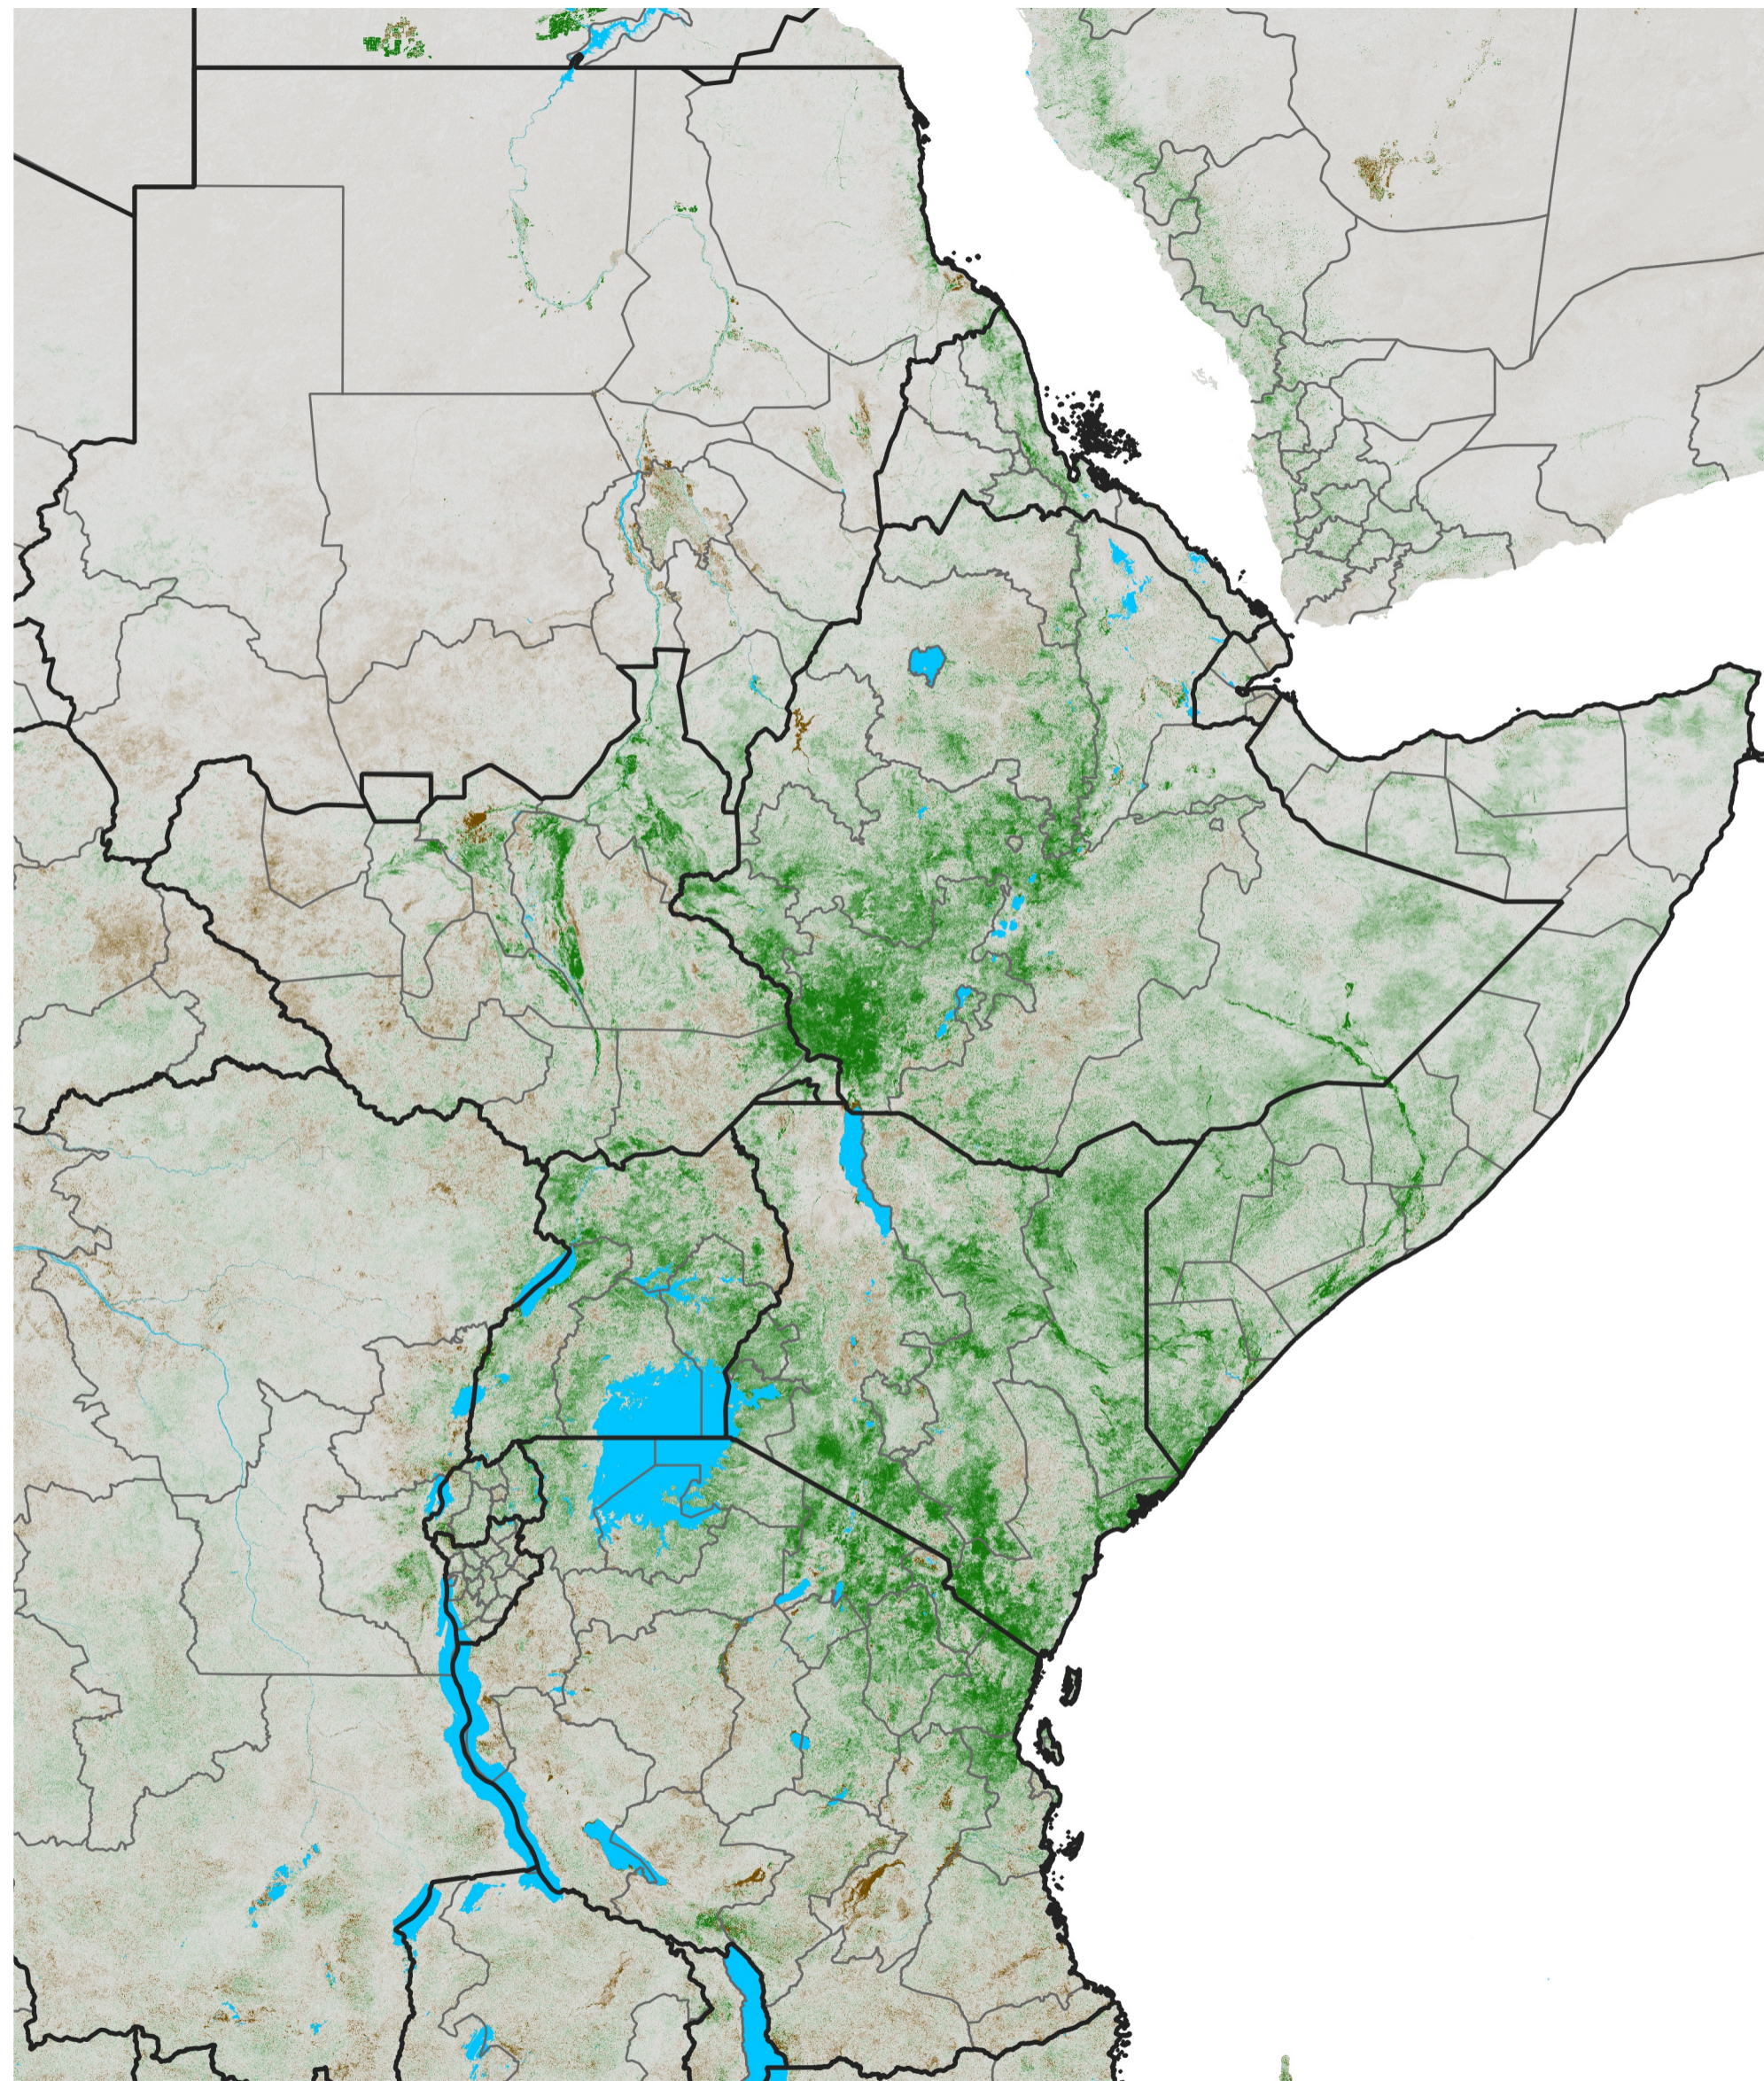

East Africa NDVI Anomaly

2024 minus Mean (2012 - 2021)

Period 14 / Mar 01 - 10, 2024

NDVI Anomaly

< -0.3 -0.2 -0.1 -0.05 0.05 0.1 0.2 >0.3

Negative

No Difference

Positive