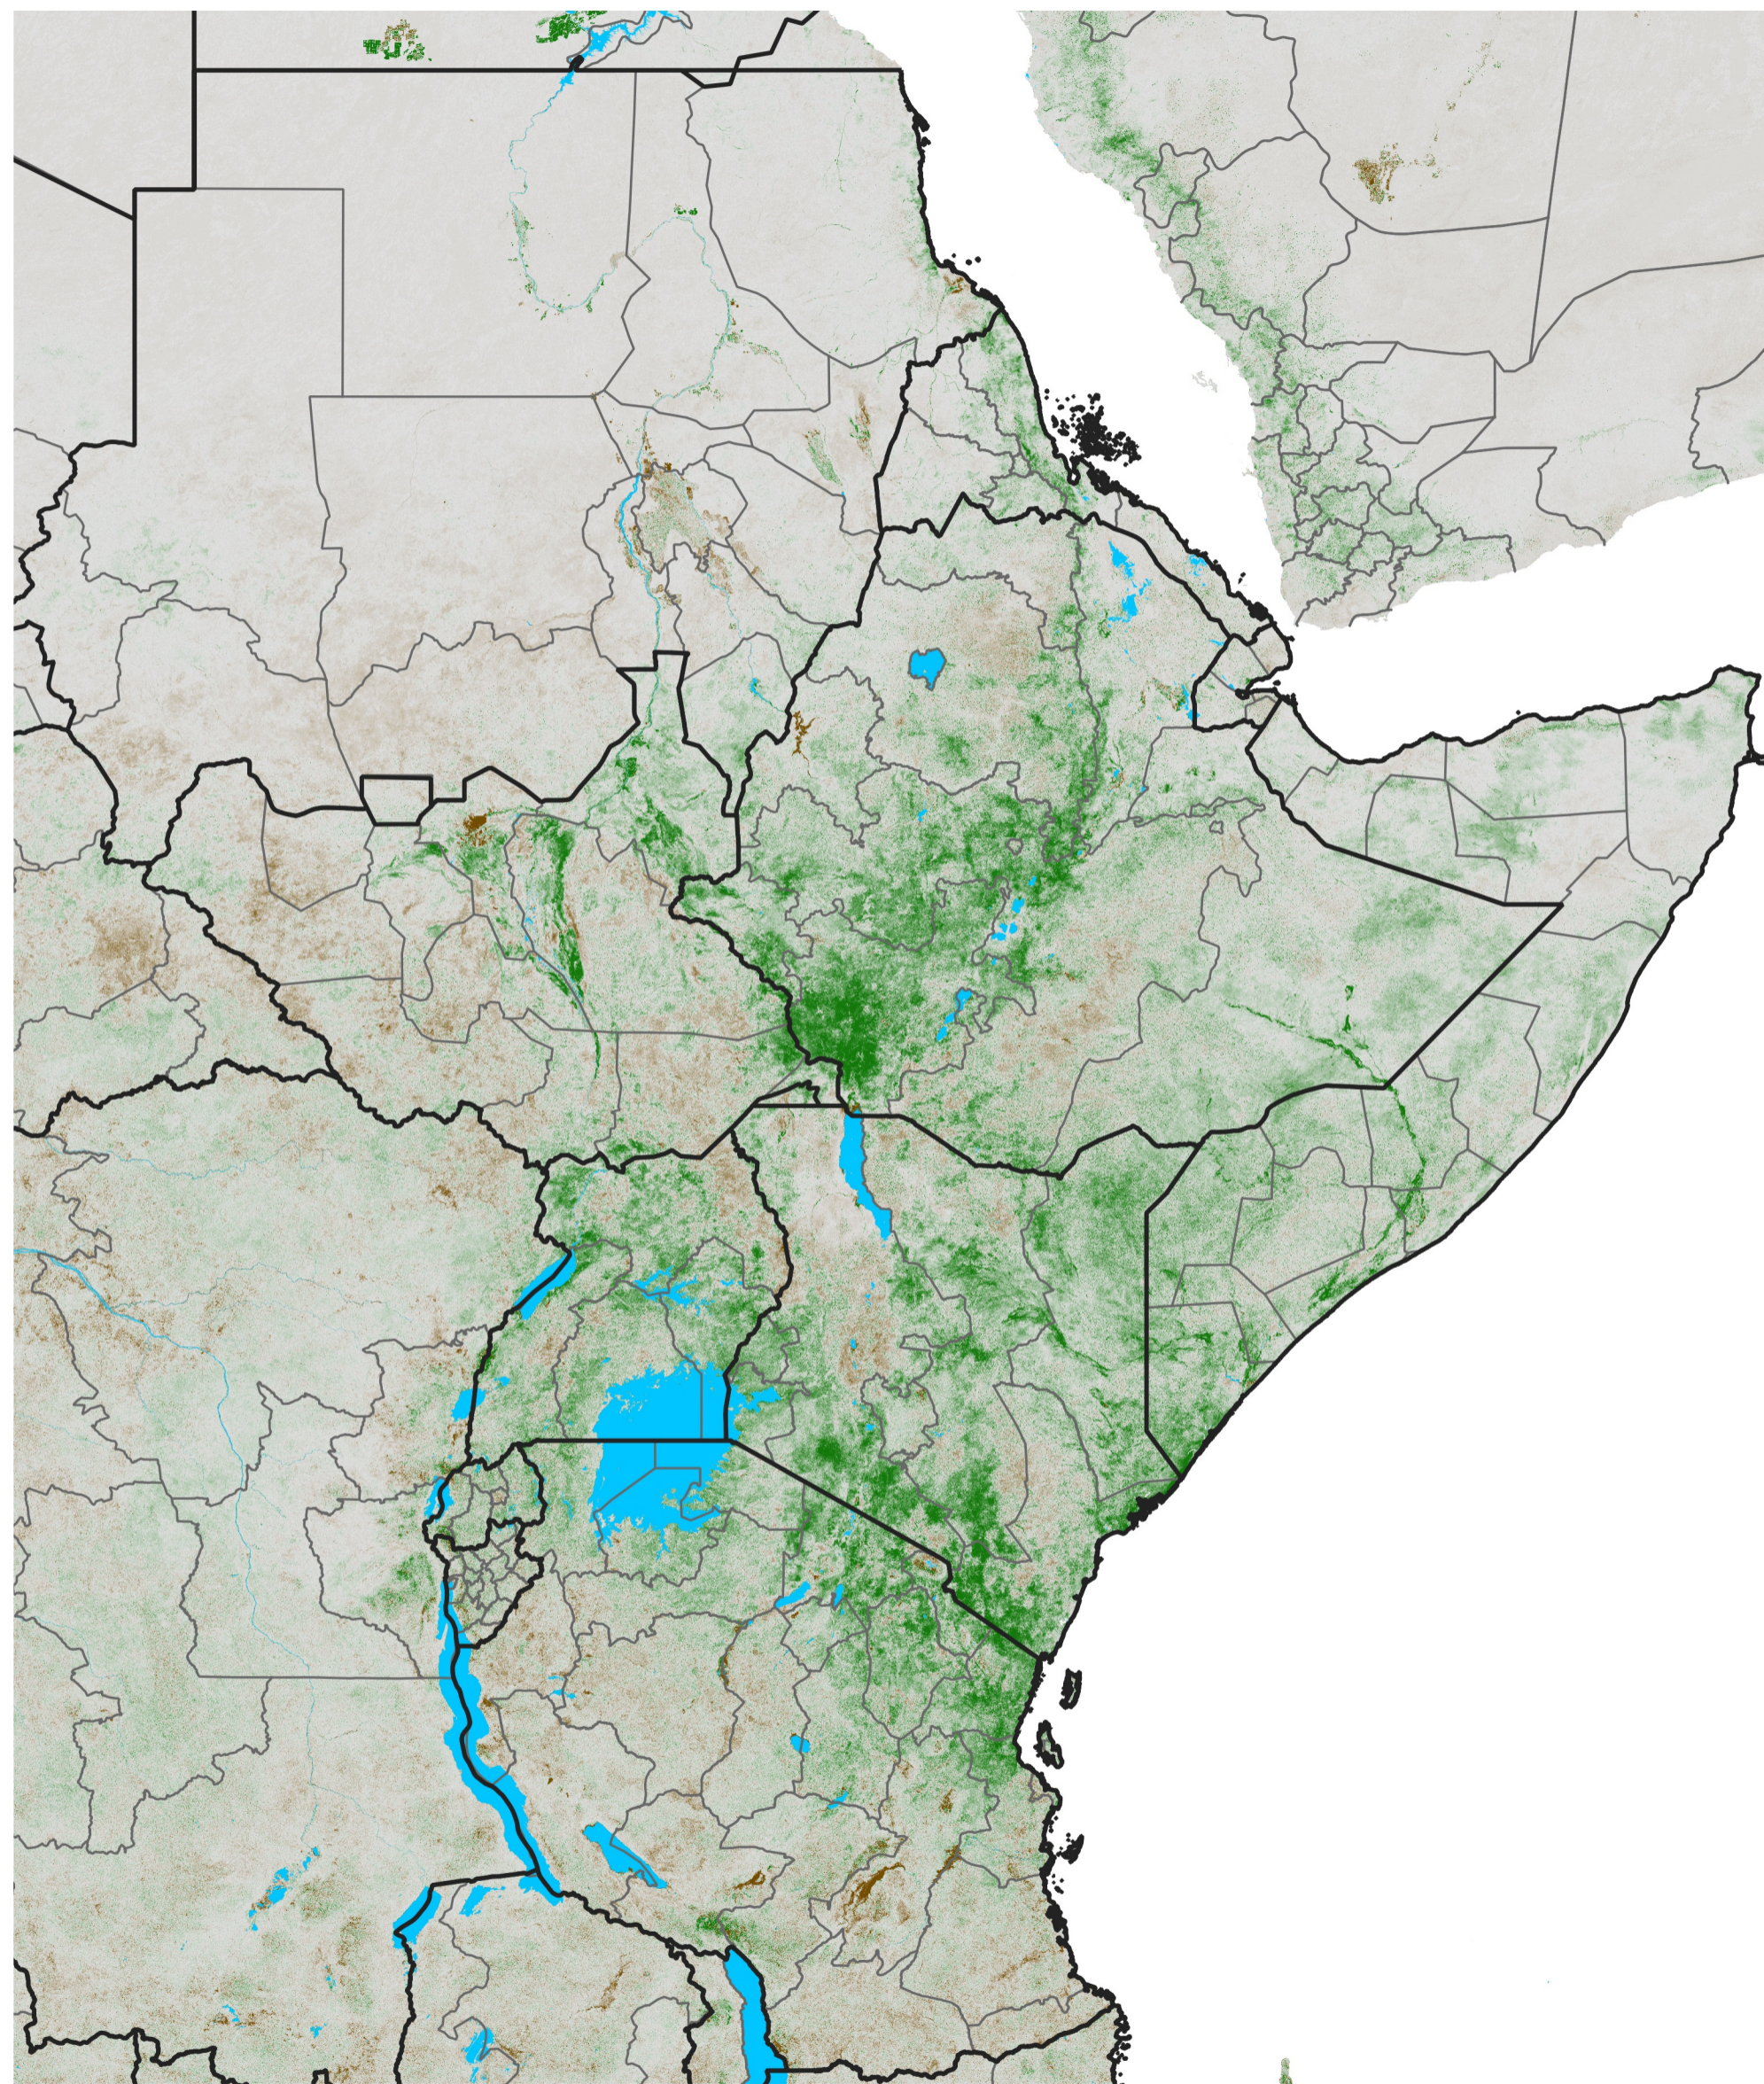

East Africa NDVI Anomaly

2024 minus Mean (2012 - 2021)

Period 15 / Mar 06 - 15, 2024

NDVI Anomaly

< -0.3 -0.2 -0.1 -0.05 0.05 0.1 0.2 >0.3

Negative

No Difference

Positive