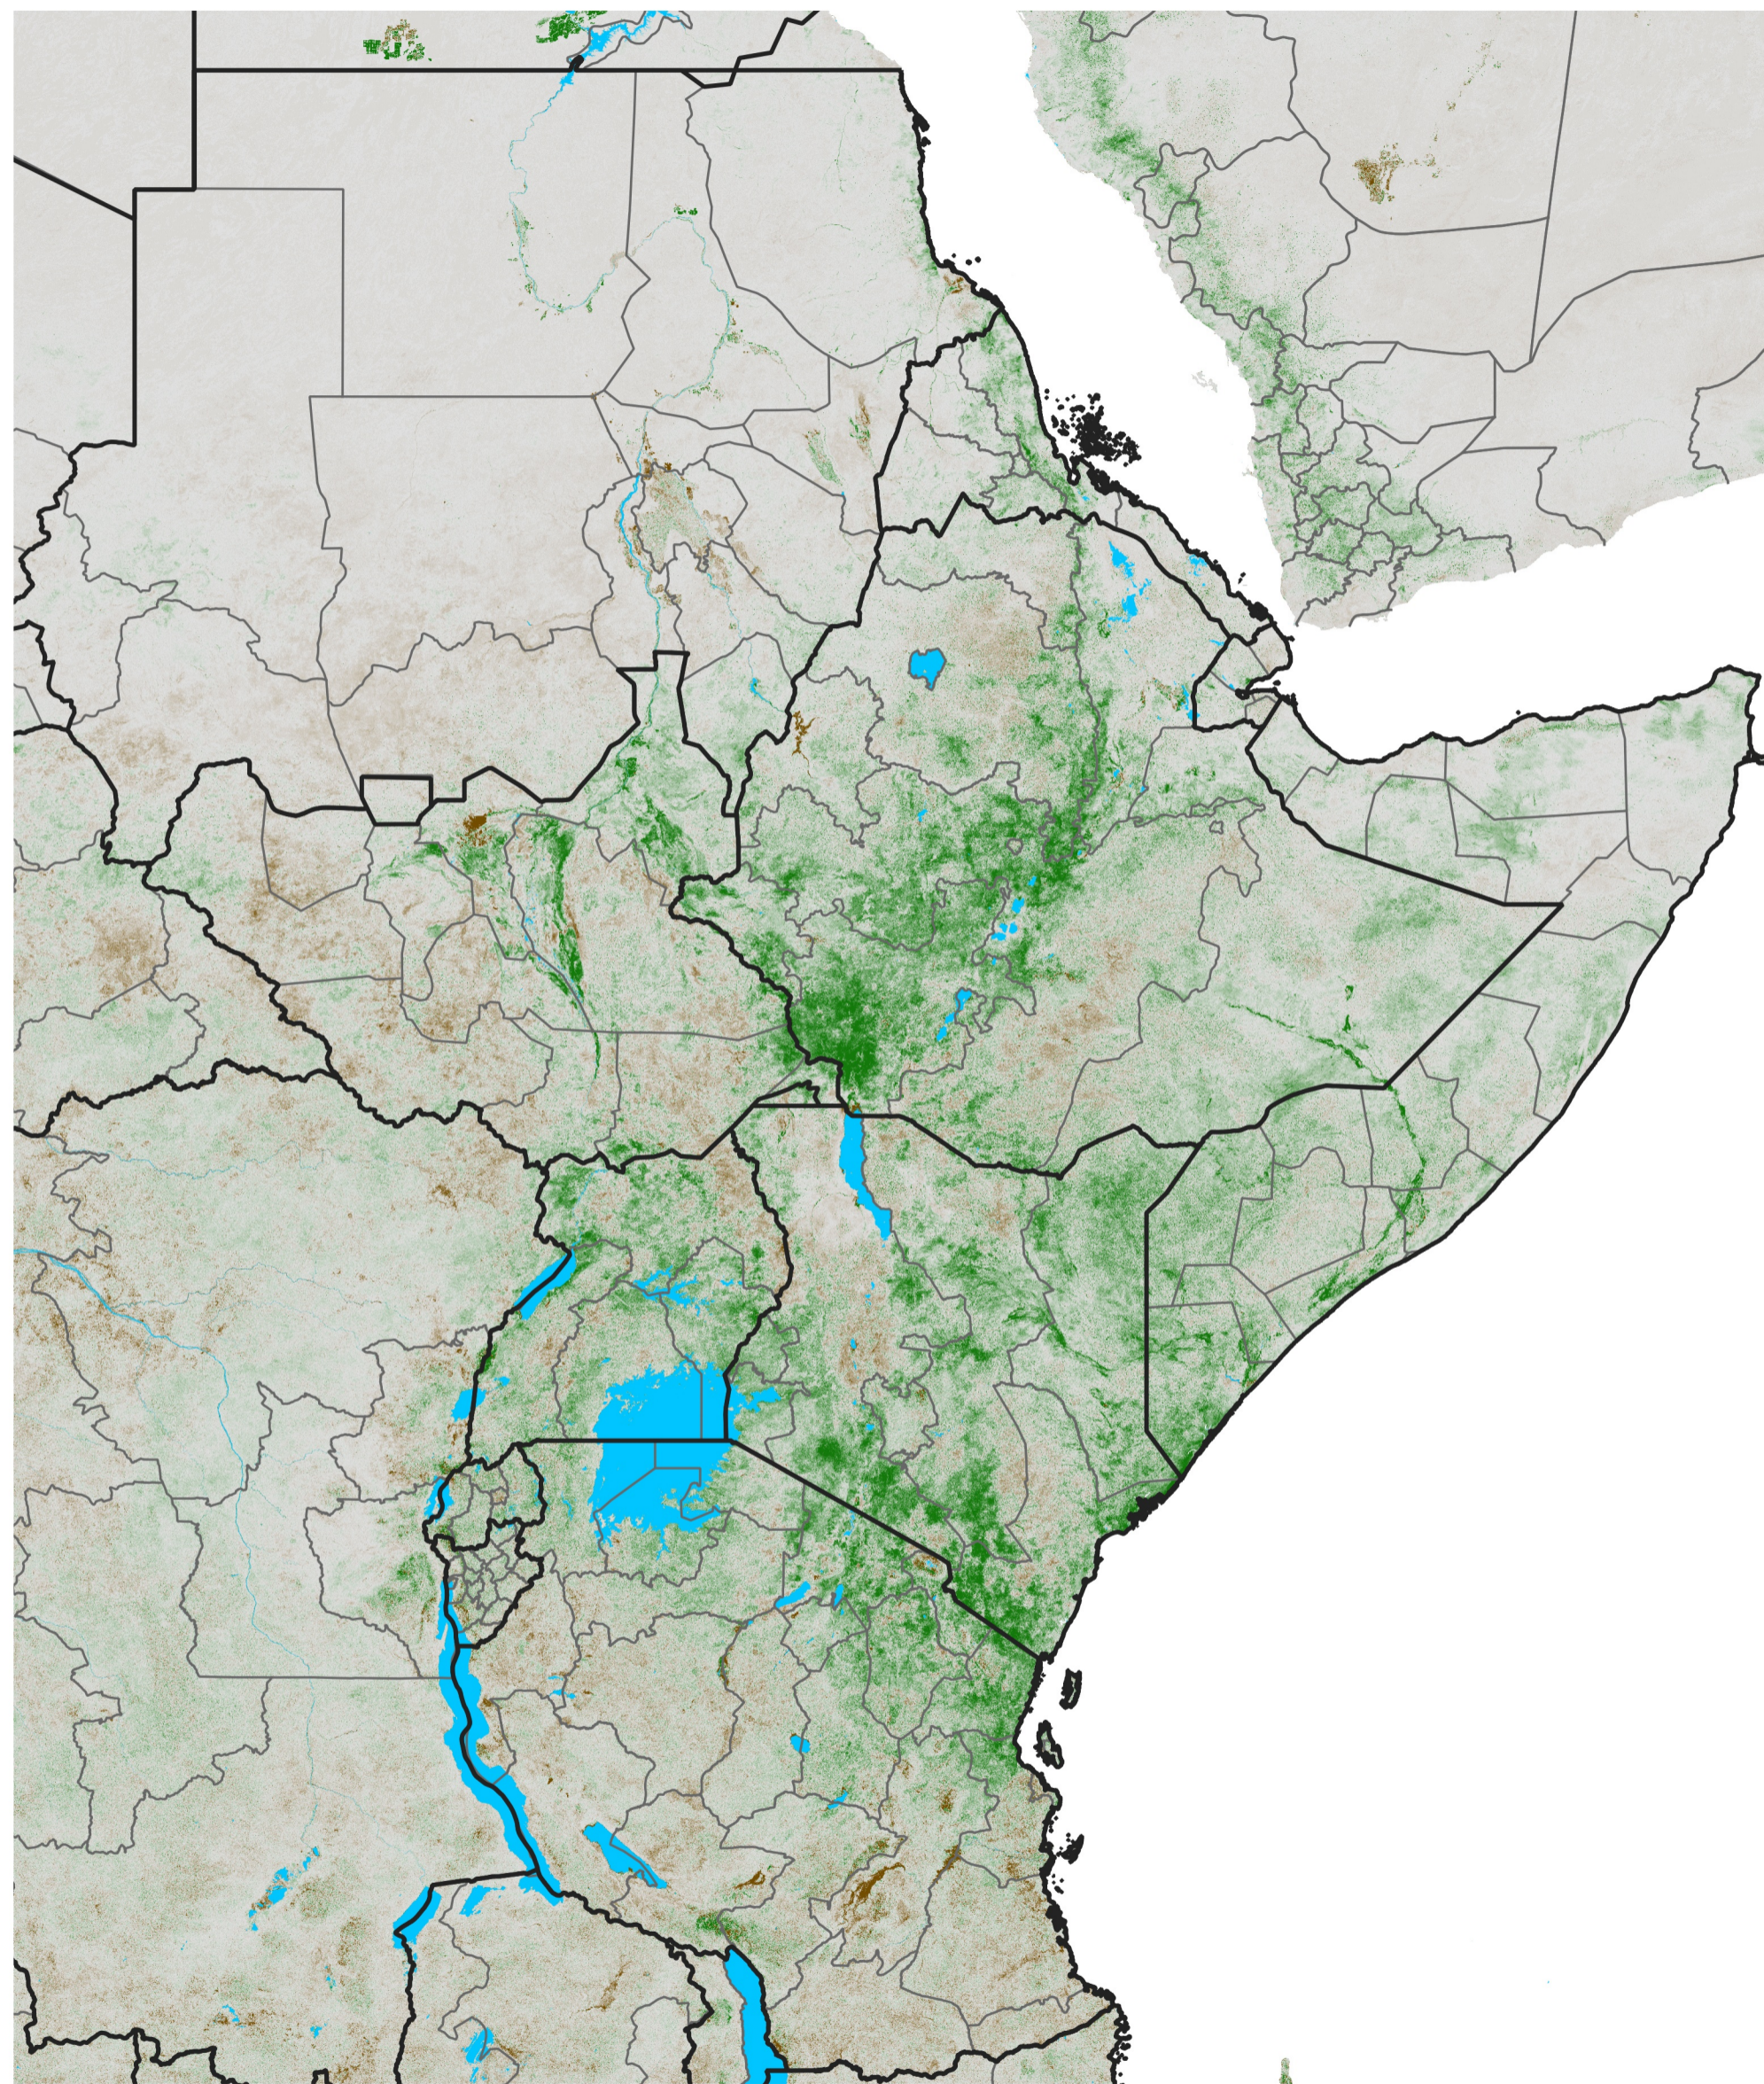

East Africa NDVI Anomaly

2024 minus Mean (2012 - 2021)

Period 16 / Mar 11 - 20, 2024

NDVI Anomaly

< -0.3 -0.2 -0.1 -0.05 0.05 0.1 0.2 >0.3

Negative

No Difference

Positive