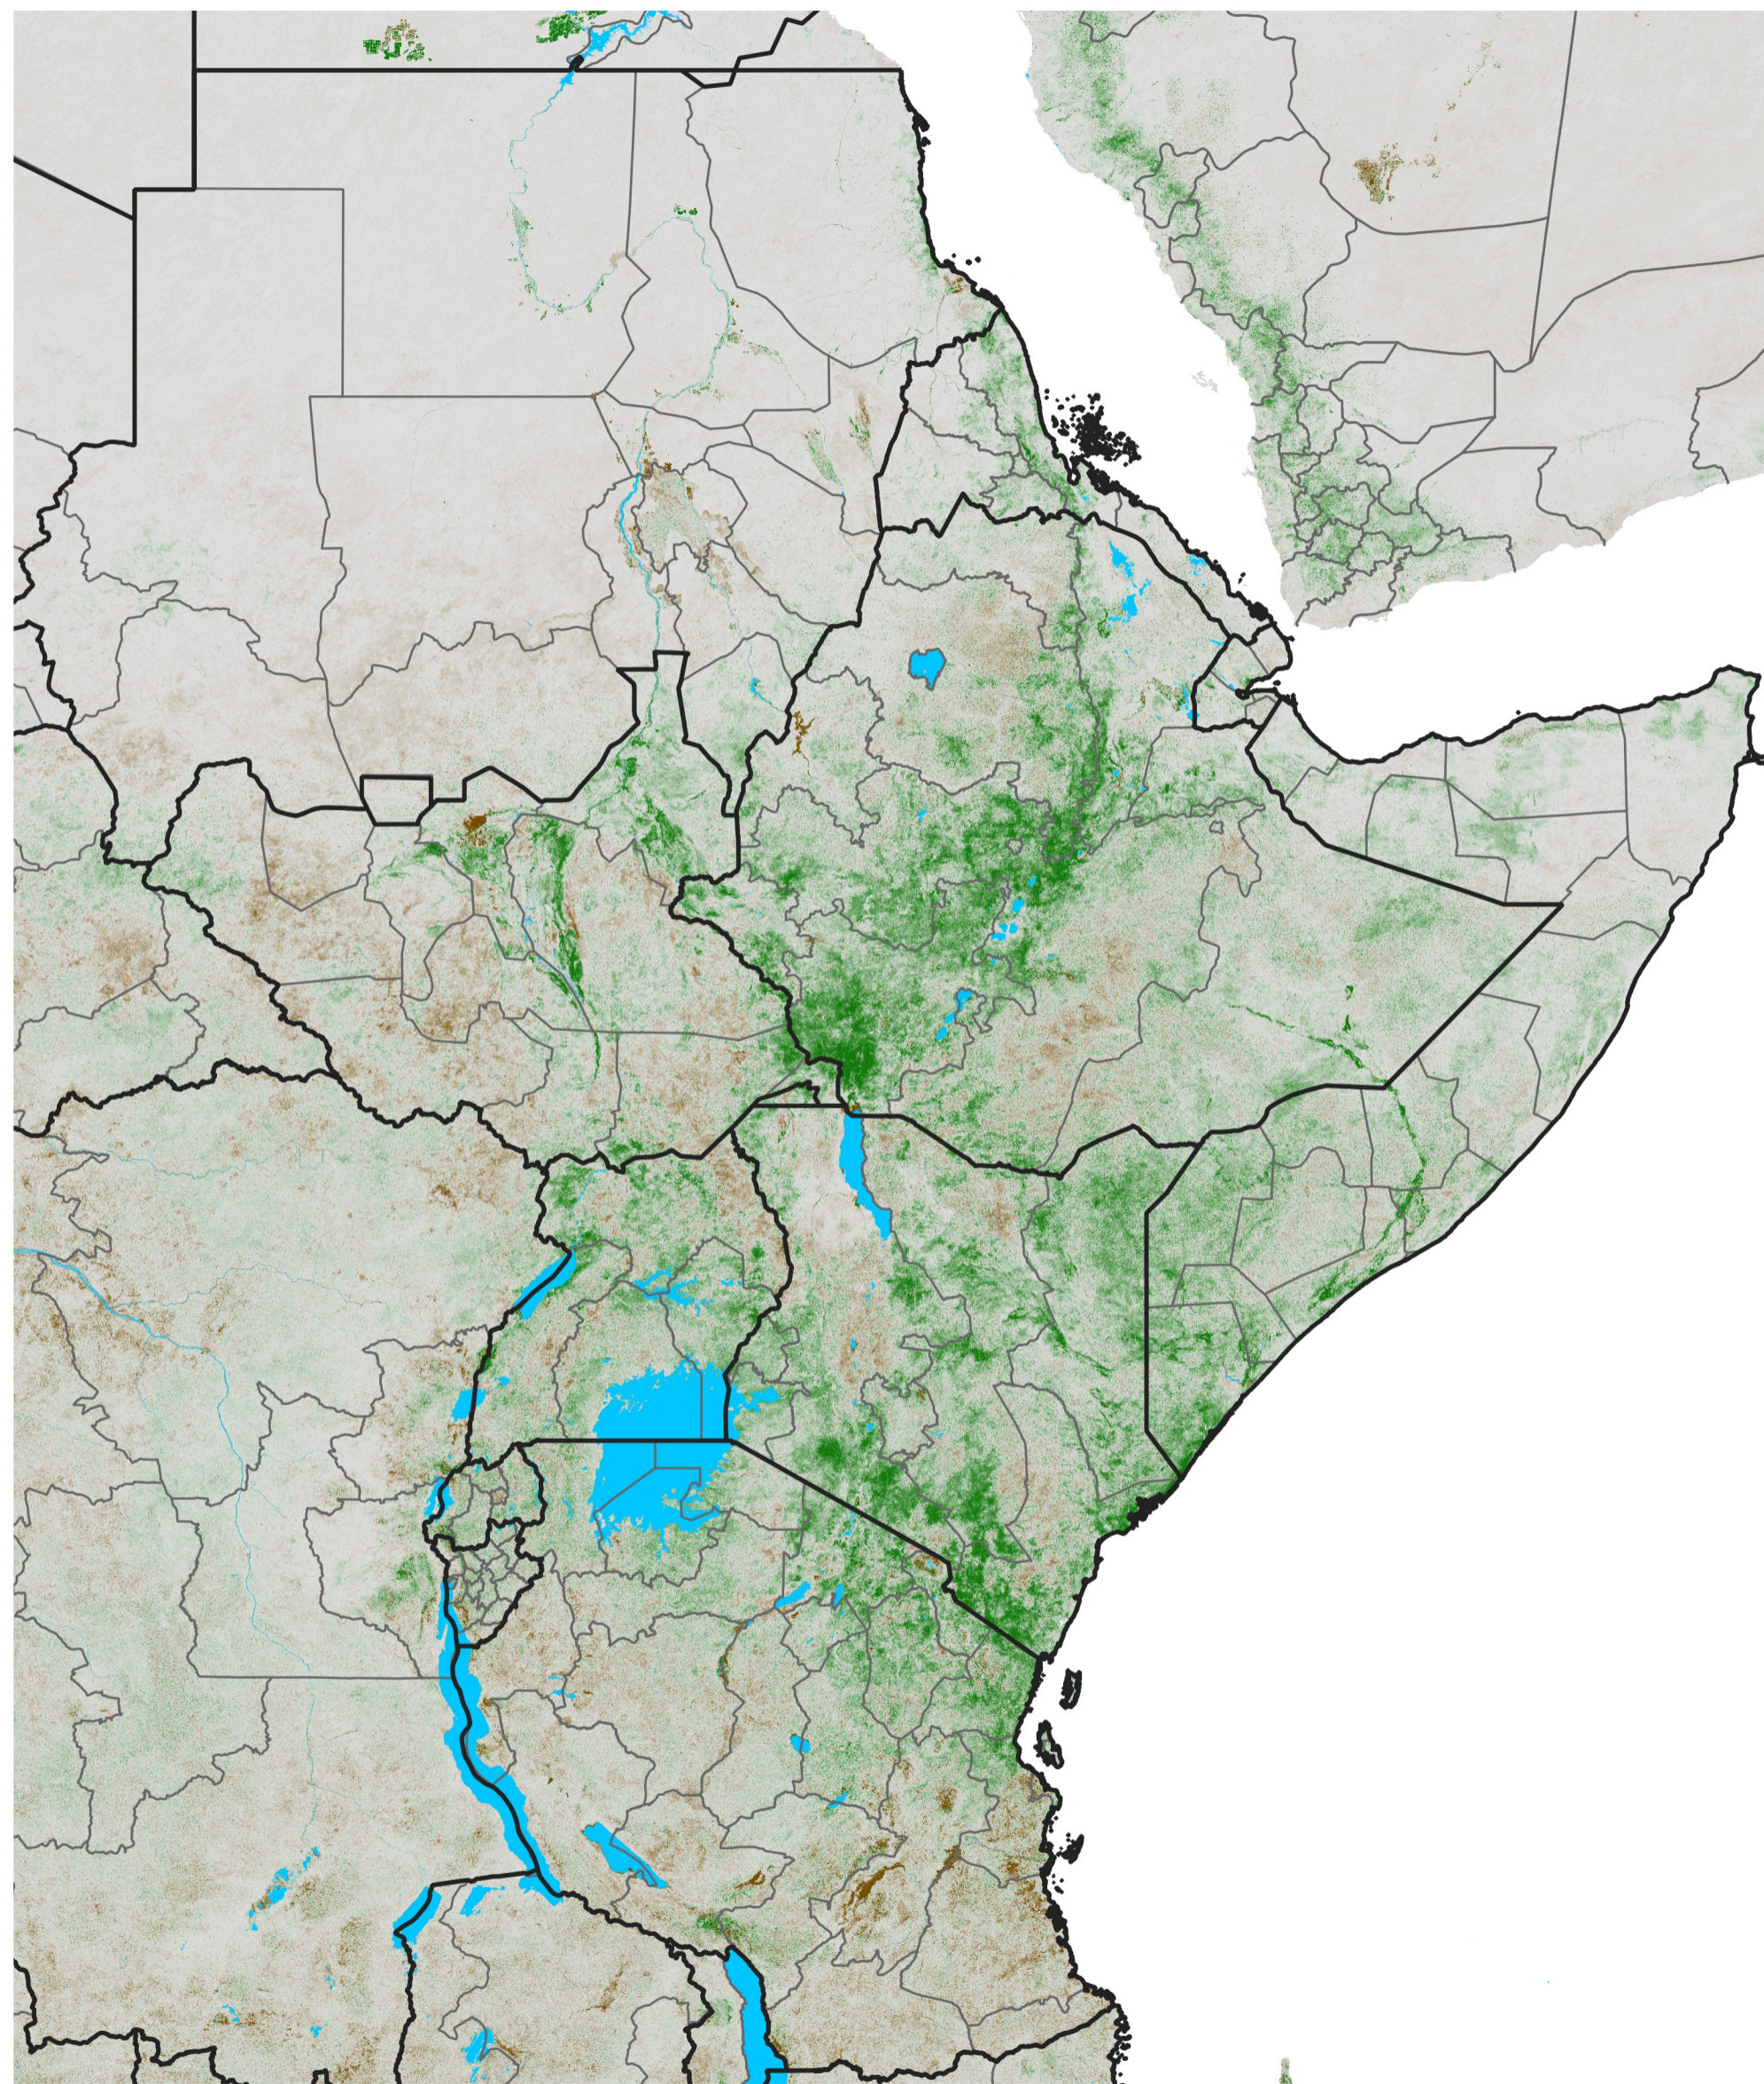

East Africa NDVI Anomaly

2024 minus Mean (2012 - 2021)

Period 17 / Mar 16 - 25, 2024

NDVI Anomaly

< -0.3 -0.2 -0.1 -0.05 0.05 0.1 0.2 >0.3

Negative

No Difference

Positive