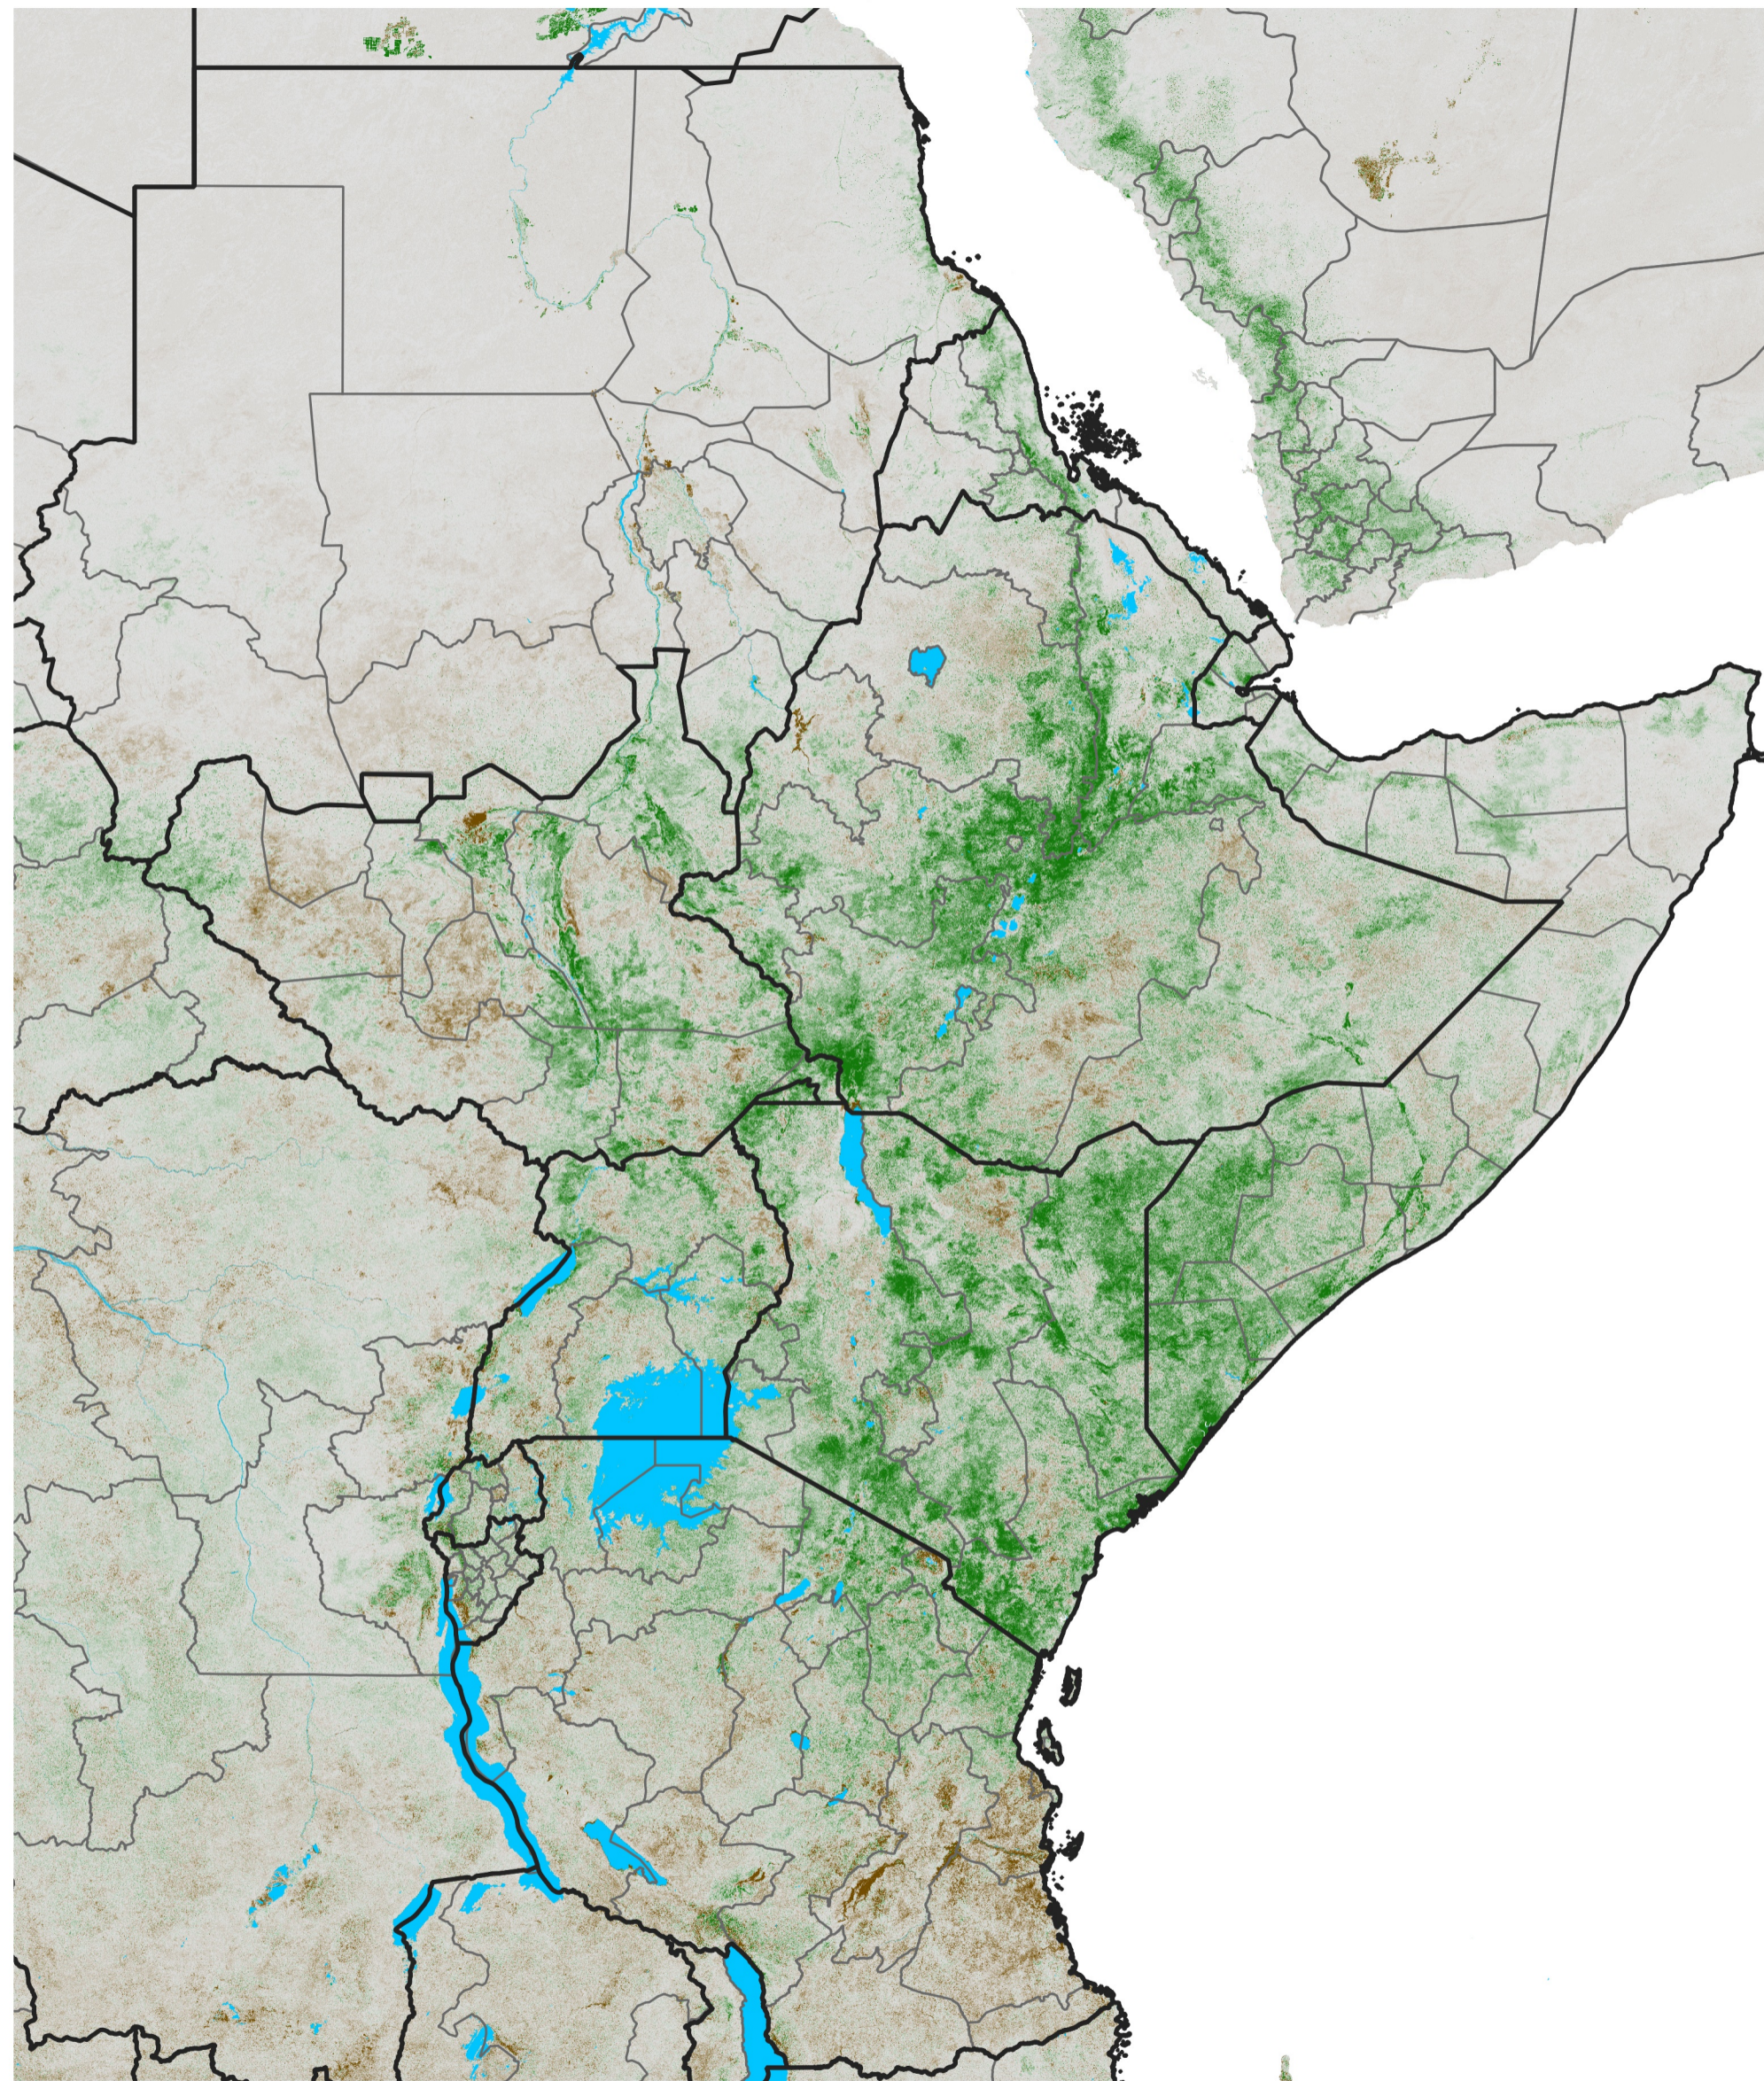

East Africa NDVI Anomaly

2024 minus Mean (2012 - 2021)

Period 20 / Apr 01 - 10, 2024

NDVI Anomaly

< -0.3 -0.2 -0.1 -0.05 0.05 0.1 0.2 >0.3

Negative

No Difference

Positive